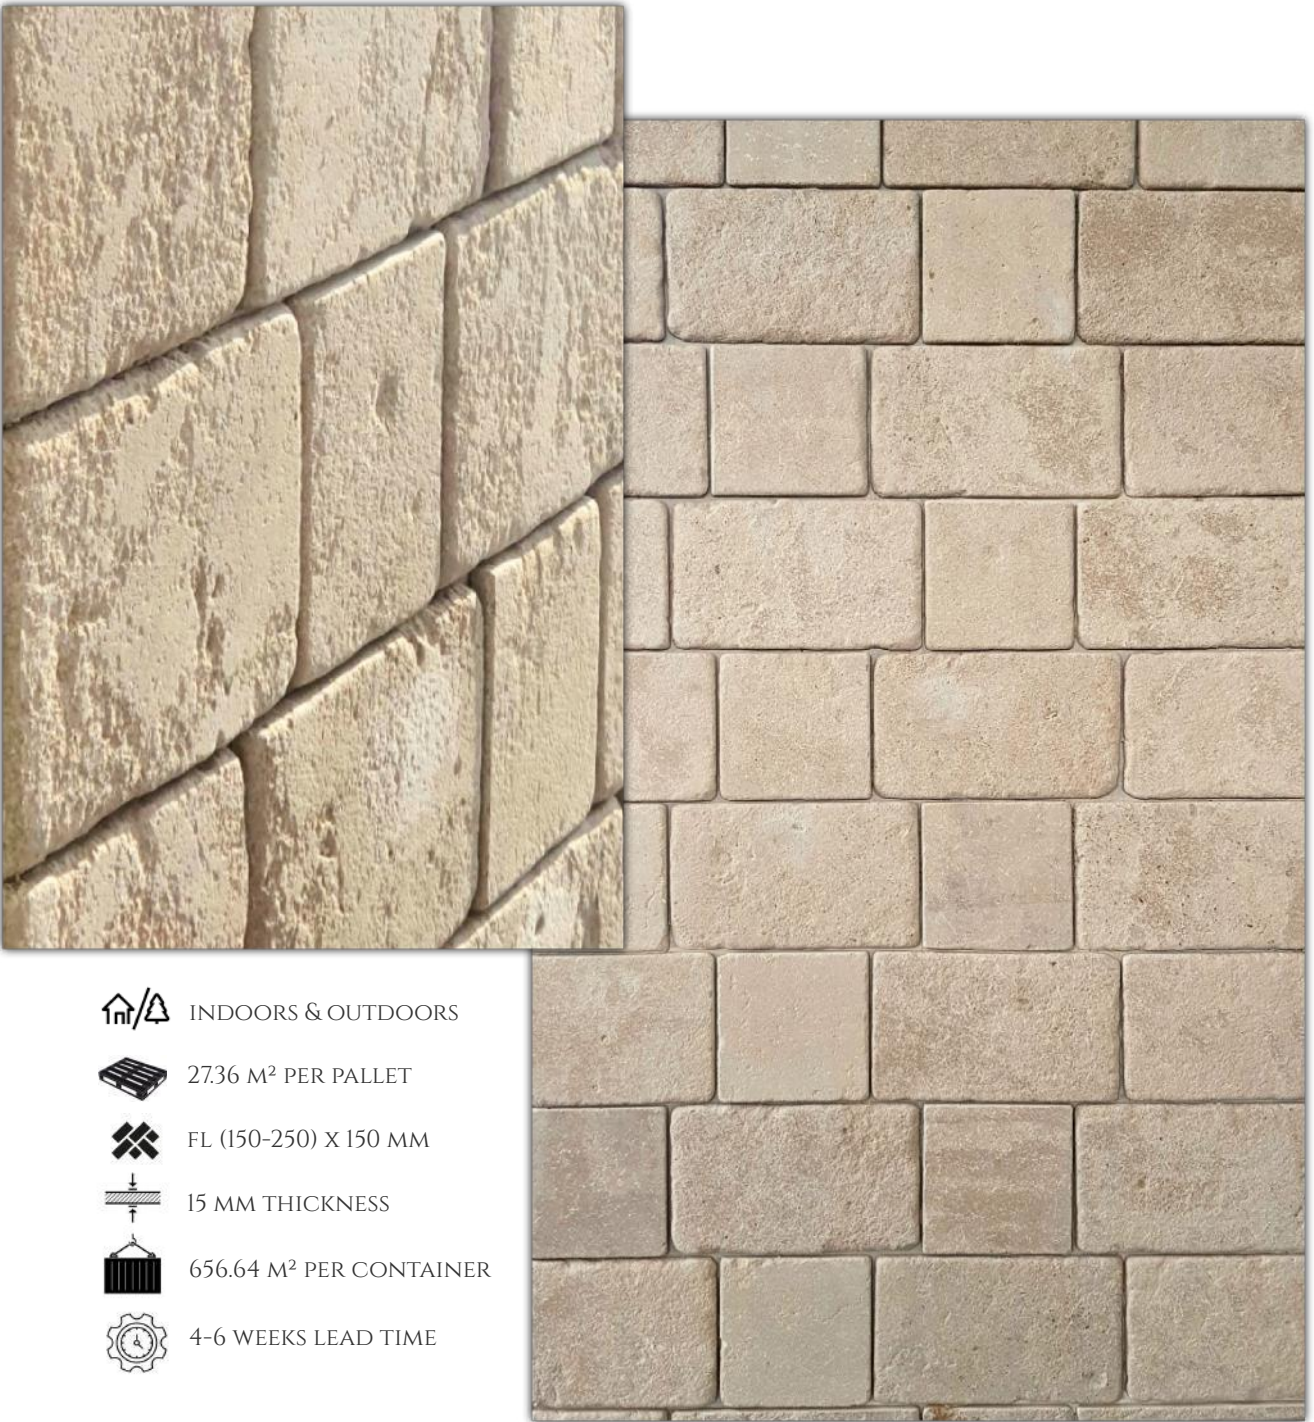

TRADITION

- INDOORS & OUTDOORS
- 2736 M² PER PALLET
- FL (150-250) X 150 MM
- 15 MM THICKNESS
- 656.64 M² PER CONTAINER
- 4-6 WEEKS LEAD TIME

FREQUENTLY ORDERED FORMATS			
FORMAT	LENGTH [MM]	WIDTH [MM]	THICKNESS [MM]
FREE LENGTH	FL (150-250)	150	15/20/30
FREE LENGTH	FL (200-350)	150	15/20/30

FEEL FREE TO CONTACT US FOR
BESPOKE FORMATS & FINISHES