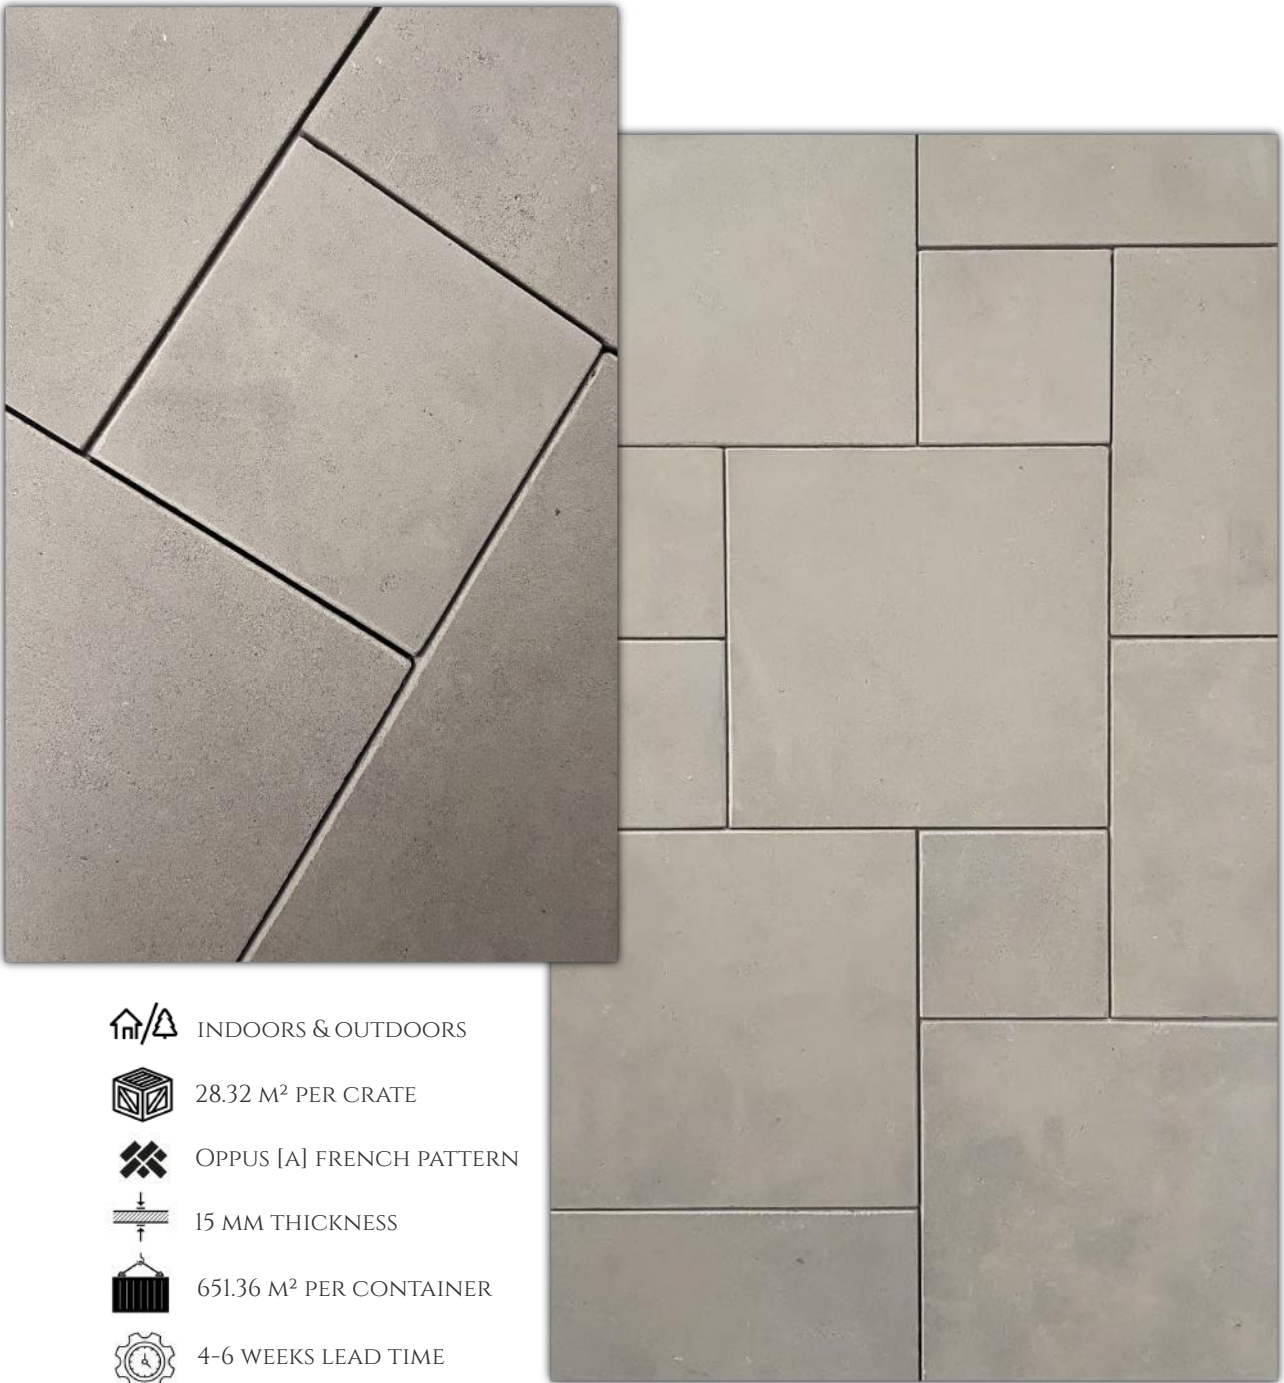

SUEDE

- INDOORS & OUTDOORS
- 28.32 M² PER CRATE
- OPPUS [A] FRENCH PATTERN
- 15 MM THICKNESS
- 651.36 M² PER CONTAINER
- 4-6 WEEKS LEAD TIME

FREQUENTLY ORDERED FORMATS			
FORMAT	LENGTH [MM]	WIDTH [MM]	THICKNESS [MM]
FREE LENGTH	FL (400-800)	400	15/20/30
FREE LENGTH	FL (600-1000)	600	15/20/30
OPPUS [A] FRENCH PATTERN	597	397	15/20/30
	397	397	
	397	197	
	197	197	
MONO-FORMAT	600	400	15/20/30
MONO-FORMAT	800	400	15/20/30
MONO-FORMAT	900	600	15/20/30

FEEL FREE TO CONTACT US FOR
BESPOKE FORMATS & FINISHES