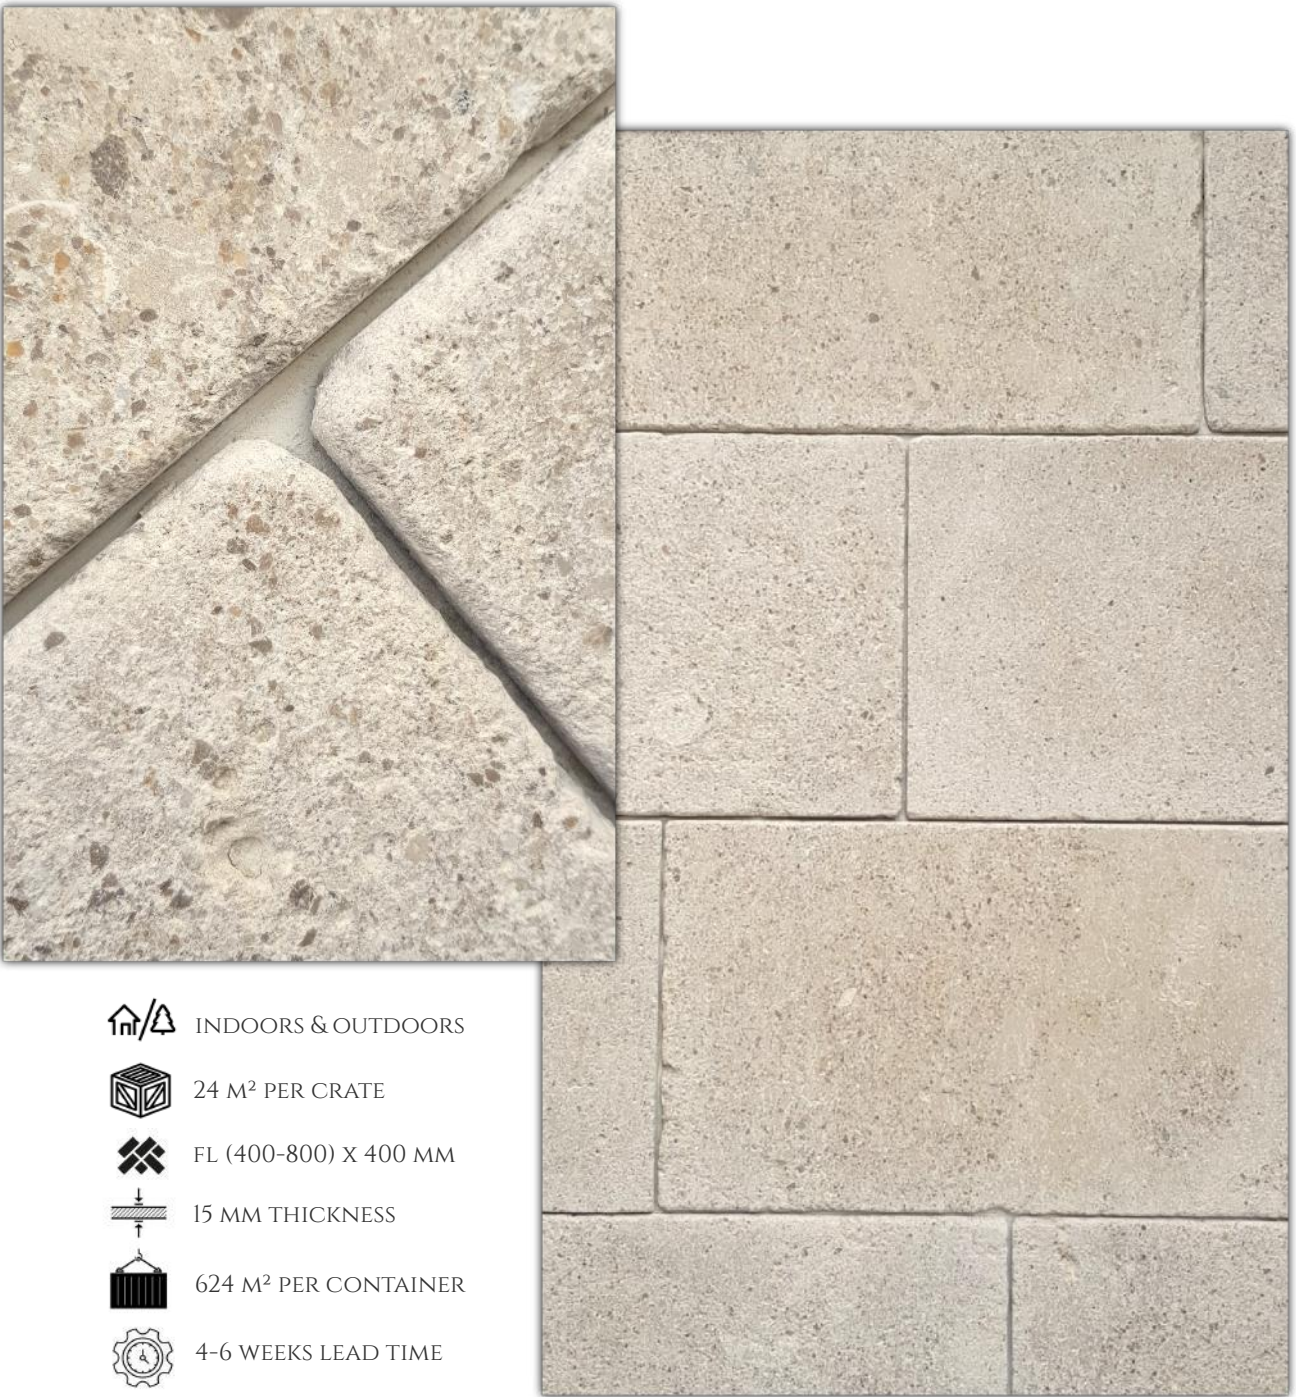

GRAINED MEDIEVAL

- INDOORS & OUTDOORS
- 24 M² PER CRATE
- FL (400-800) X 400 MM
- 15 MM THICKNESS
- 624 M² PER CONTAINER
- 4-6 WEEKS LEAD TIME

FREQUENTLY ORDERED FORMATS			
FORMAT	LENGTH [MM]	WIDTH [MM]	THICKNESS [MM]
FREE LENGTH	FL (300-800)	300	15/20/30
FREE LENGTH	FL (400-800)	400	15/20/30
OPUS [A] FRENCH PATTERN	597	397	15/20/30
	397	397	
	397	197	
	197	197	
MONO-FORMAT	600	300	15/20/30
MONO-FORMAT	600	400	15/20/30
MONO-FORMAT	800	400	15/20/30

FEEL FREE TO CONTACT US FOR
BESPOKE FORMATS & FINISHES