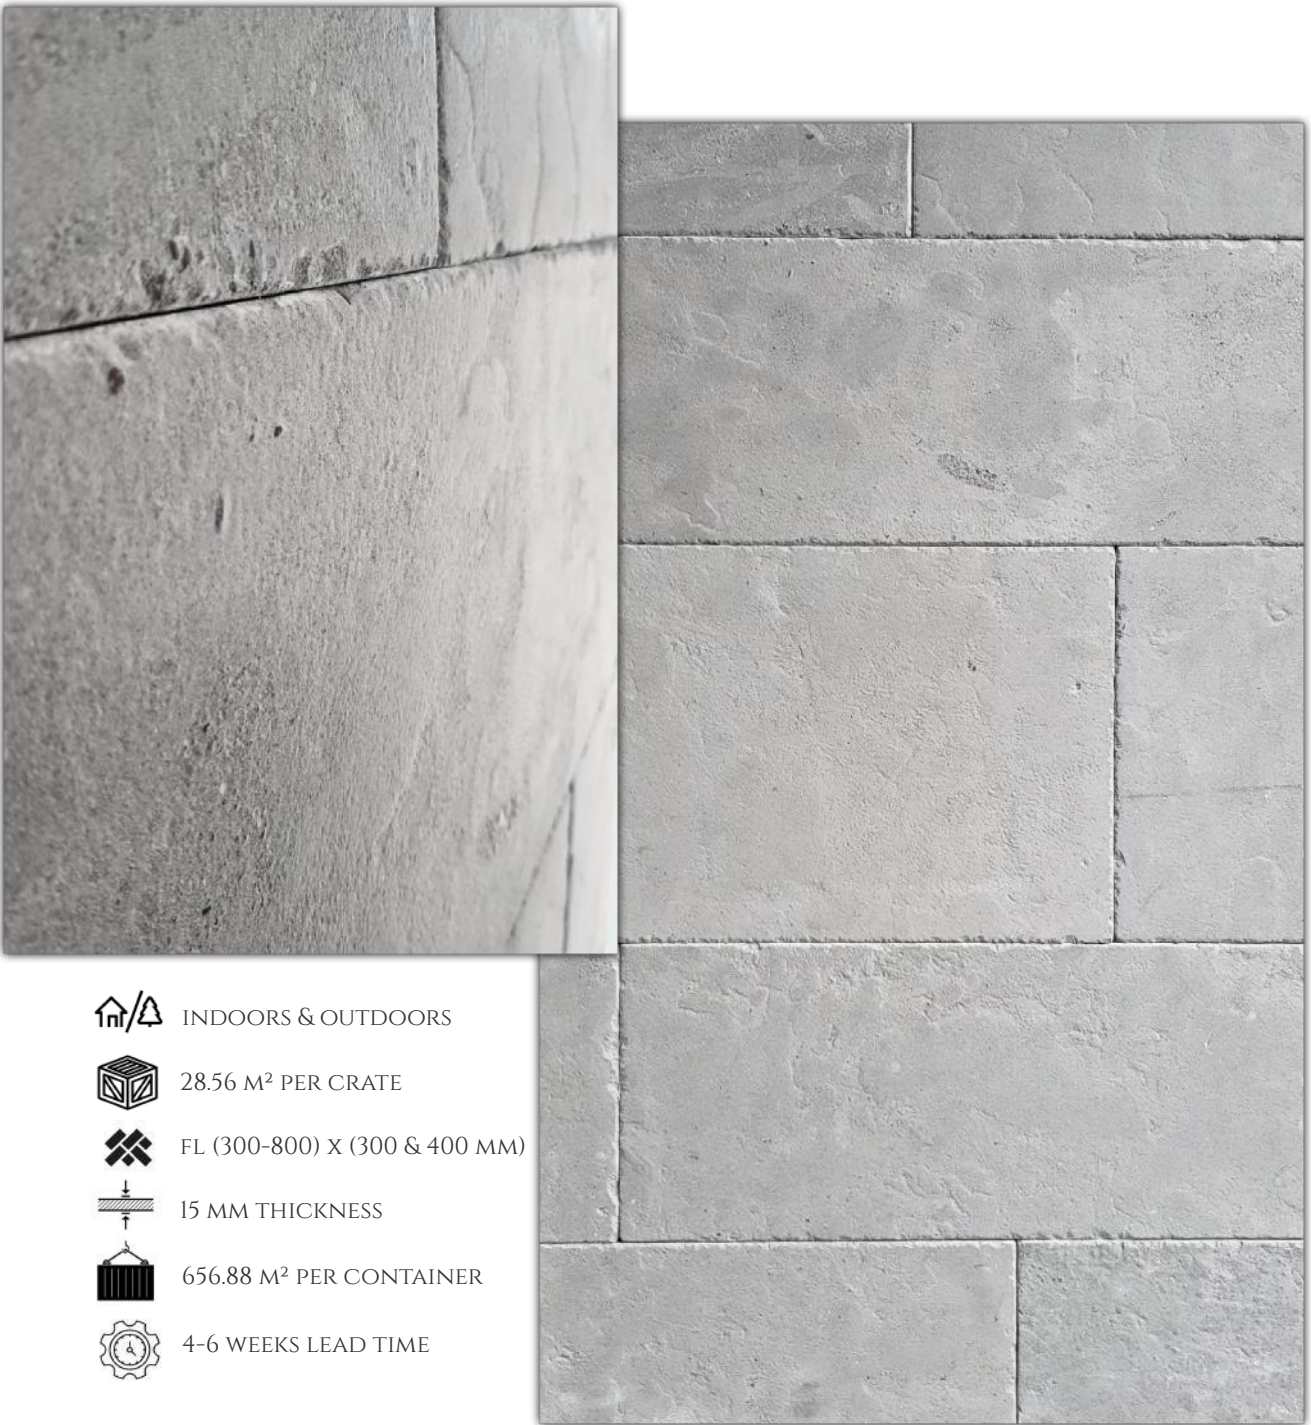

LEATHER

- INDOORS & OUTDOORS
- 28.56 M² PER CRATE
- FL (300-800) X (300 & 400 MM)
- 15 MM THICKNESS
- 656.88 M² PER CONTAINER
- 4-6 WEEKS LEAD TIME

FREQUENTLY ORDERED FORMATS			
FORMAT	LENGTH [MM]	WIDTH [MM]	THICKNESS [MM]
FREE LENGTH	FL (300-800)	300 & 400	15/20/30
FREE LENGTH	FL (300-800)	300	15/20/30
FREE LENGTH	FL (400-800)	400	15/20/30
FREE LENGTH	FL (600-1000)	600	15/20/30
OPUS [A] FRENCH PATTERN	597	397	15/20/30
	397	397	
	397	197	
	197	197	
MONO-FORMAT	600	400	15/20/30
MONO-FORMAT	800	400	15/20/30
MONO-FORMAT	900	600	15/20/30

FEEL FREE TO CONTACT US FOR
BESPOKE FORMATS & FINISHES