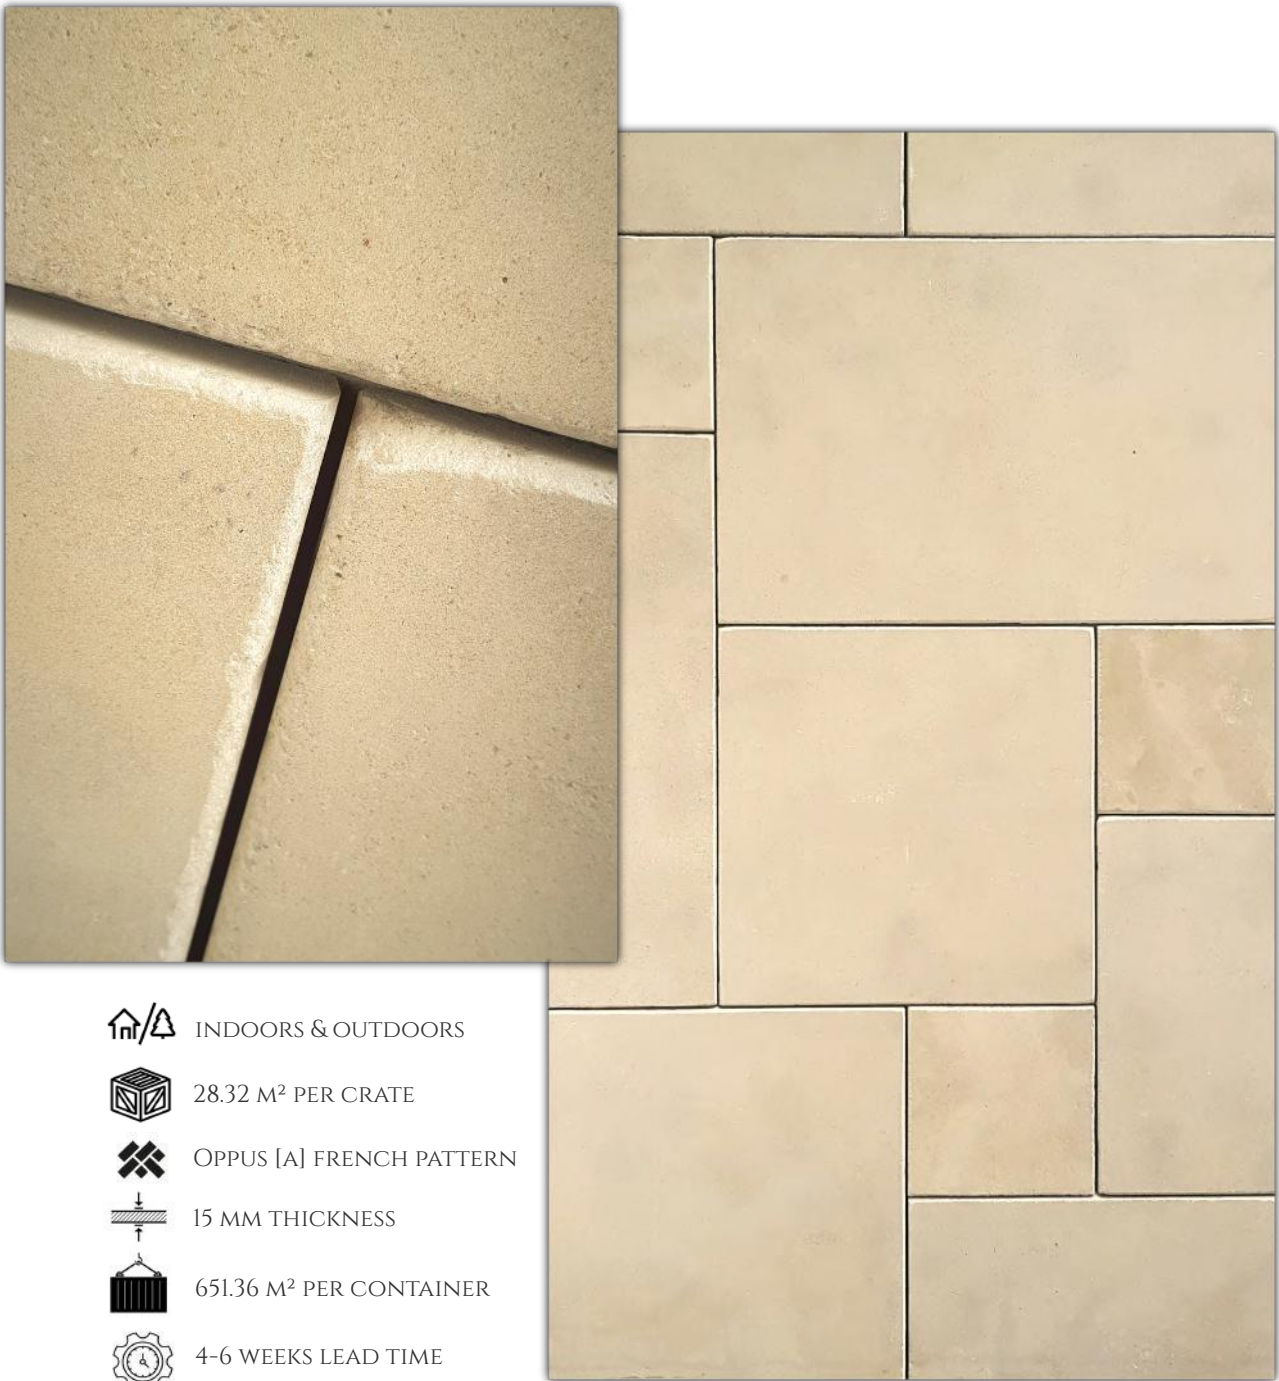

SUEDE

- INDOORS & OUTDOORS
- 28.32 M² PER CRATE
- OPPUS [A] FRENCH PATTERN
- 15 MM THICKNESS
- 651.36 M² PER CONTAINER
- 4-6 WEEKS LEAD TIME

FREQUENTLY ORDERED FORMATS			
FORMAT	LENGTH [MM]	WIDTH [MM]	THICKNESS [MM]
FREE LENGTH	FL (400-800)	400	15/20/30
FREE LENGTH	FL (600-1000)	600	15/20/30
OPPUS [A] FRENCH PATTERN	597	397	15/20/30
	397	397	
	397	197	
	197	197	
MONO-FORMAT	600	400	15/20/30
MONO-FORMAT	800	400	15/20/30
MONO-FORMAT	900	600	15/20/30

FEEL FREE TO CONTACT US FOR
BESPOKE FORMATS & FINISHES