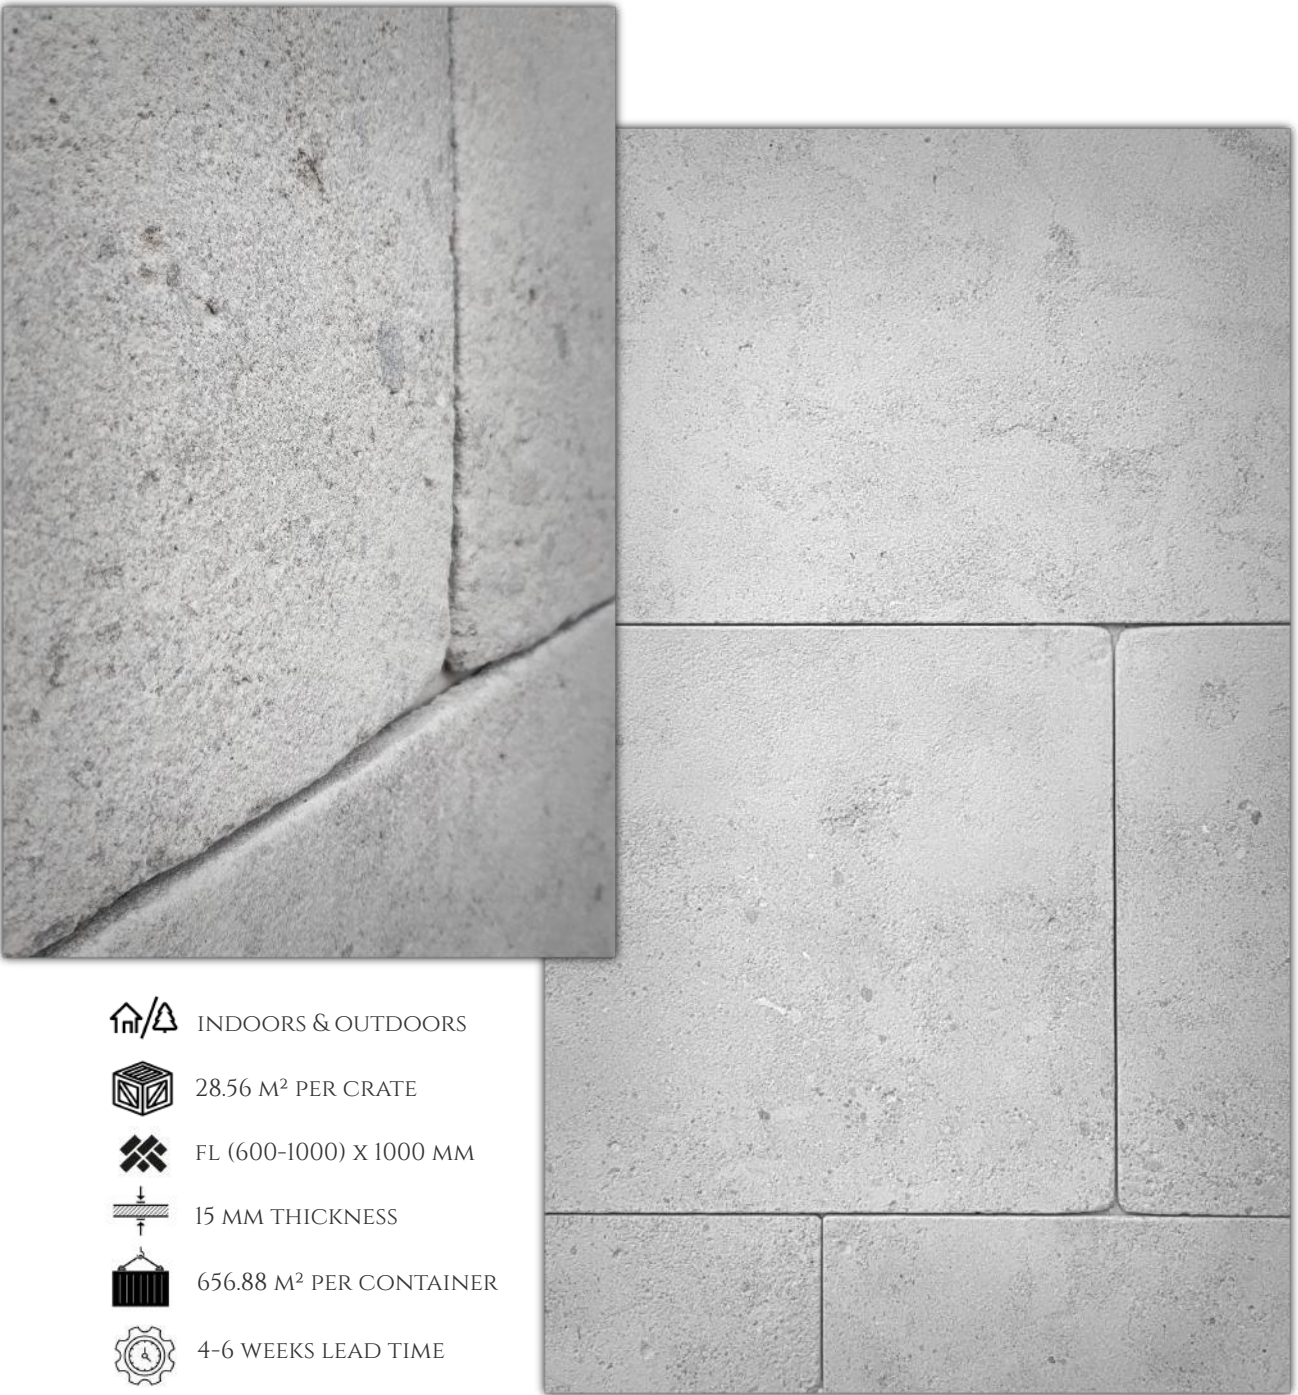

GRAINED GRAND MEDIEVAL

- INDOORS & OUTDOORS
- 28.56 M² PER CRATE
- FL (600-1000) X 1000 MM
- 15 MM THICKNESS
- 656.88 M² PER CONTAINER
- 4-6 WEEKS LEAD TIME

FREQUENTLY ORDERED FORMATS			
FORMAT	LENGTH [MM]	WIDTH [MM]	THICKNESS [MM]
FREE LENGTH	FL (400-800)	400	15/20/30
FREE LENGTH	FL (600-1000)	600	15/20/30
OPUS [A] FRENCH PATTERN	597	397	15/20/30
	397	397	
	397	197	
	197	197	
MONO-FORMAT	600	400	15/20/30
MONO-FORMAT	800	400	15/20/30
MONO-FORMAT	900	600	15/20/30

FEEL FREE TO CONTACT US FOR
BESPOKE FORMATS & FINISHES