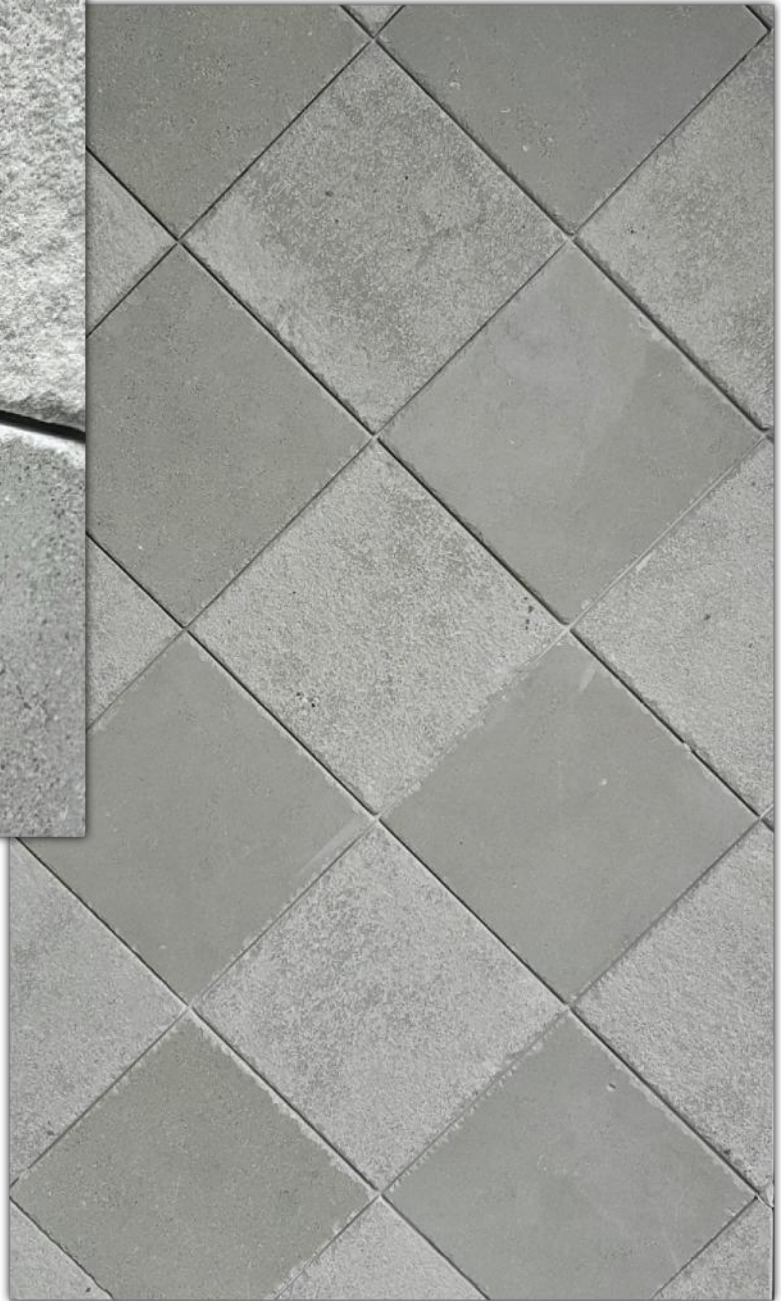

MESH

INDOORS & OUTDOORS

23.76 M² PER CRATE

CHECKERED 300 X 300 MM

15 MM THICKNESS

665.28 M² PER CONTAINER

4-6 WEEKS LEAD TIME

FREQUENTLY ORDERED FORMATS			
FORMAT	LENGTH [MM]	WIDTH [MM]	THICKNESS [MM]
CHECKERED	400	400	15/20/30
CHECKERED	300	300	15/20/30
CHECKERED	200	200	15/20/30
CHECKERED	150	150	15/20/30

FEEL FREE TO CONTACT US FOR
BESPOKE FORMATS & FINISHES