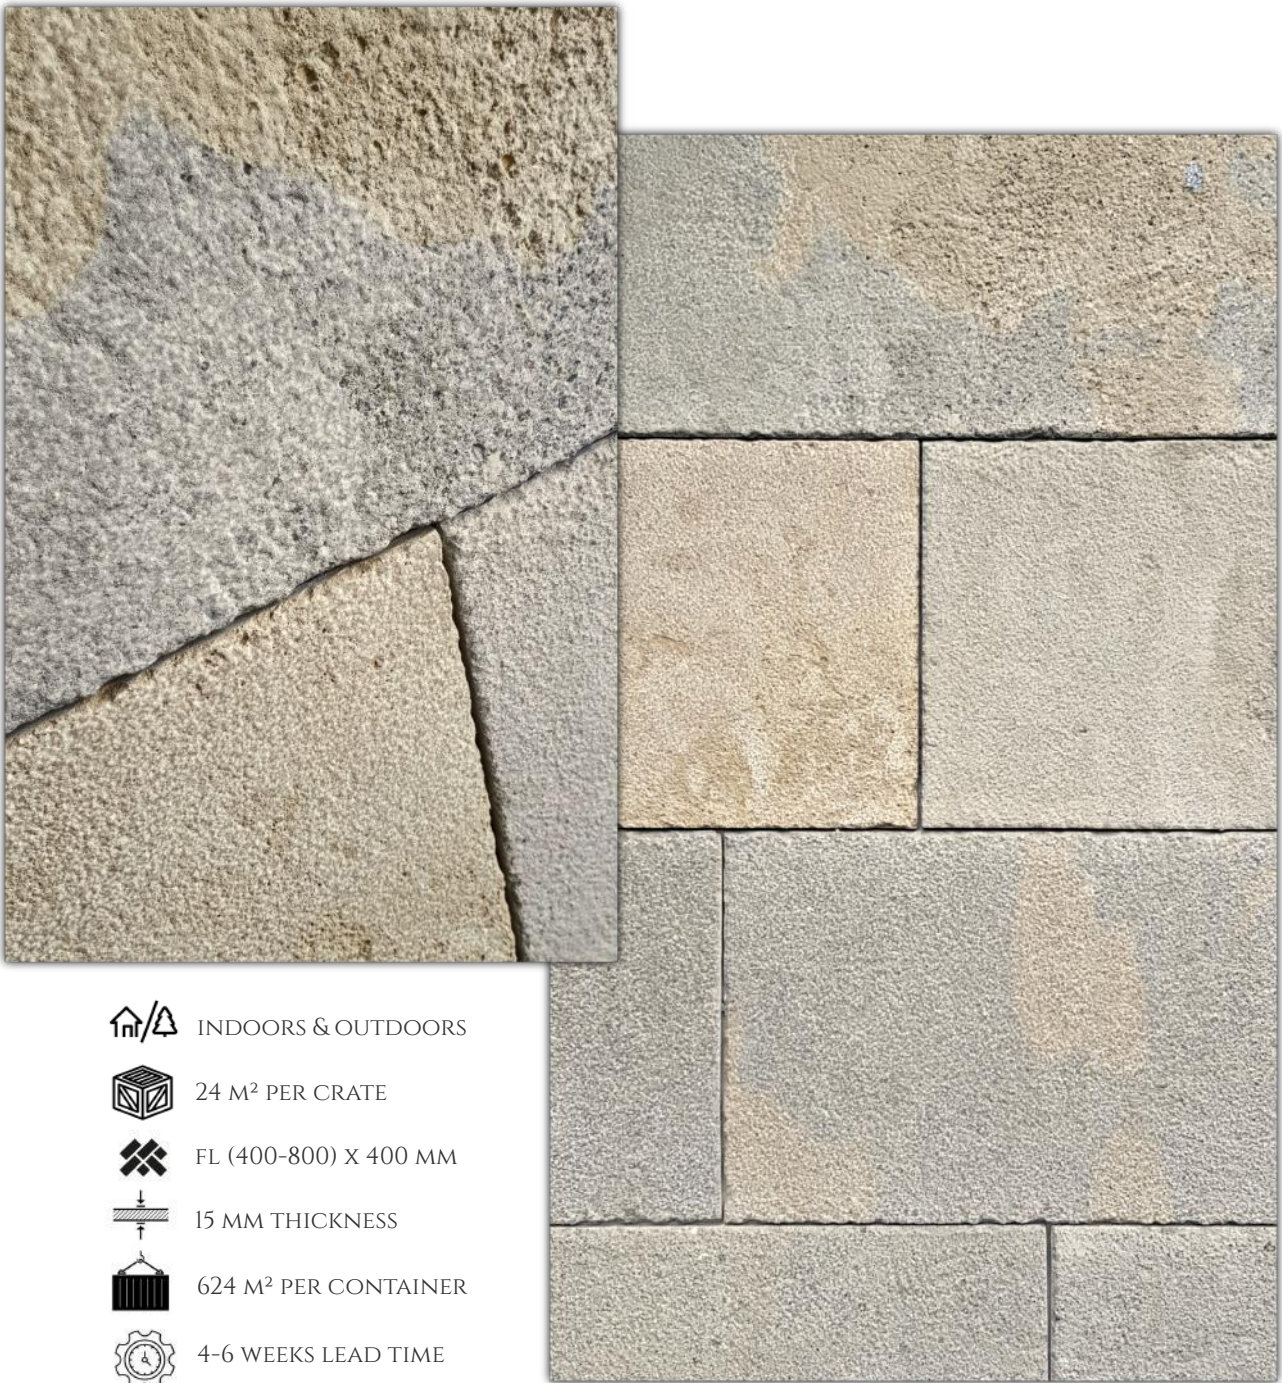

BAYADERE

- INDOORS & OUTDOORS
- 24 M² PER CRATE
- FL (400-800) X 400 MM
- 15 MM THICKNESS
- 624 M² PER CONTAINER
- 4-6 WEEKS LEAD TIME

FREQUENTLY ORDERED FORMATS			
FORMAT	LENGTH [MM]	WIDTH [MM]	THICKNESS [MM]
FREE LENGTH	FL (400-800)	400	15/20/30
FREE LENGTH	FL (600-1000)	600	15/20/30
OPUS [A] FRENCH PATTERN	597	397	15/20/30
	397	397	
	397	197	
	197	197	
MONO-FORMAT	600	400	15/20/30
MONO-FORMAT	800	400	15/20/30
MONO-FORMAT	900	600	15/20/30

FEEL FREE TO CONTACT US FOR
BESPOKE FORMATS & FINISHES