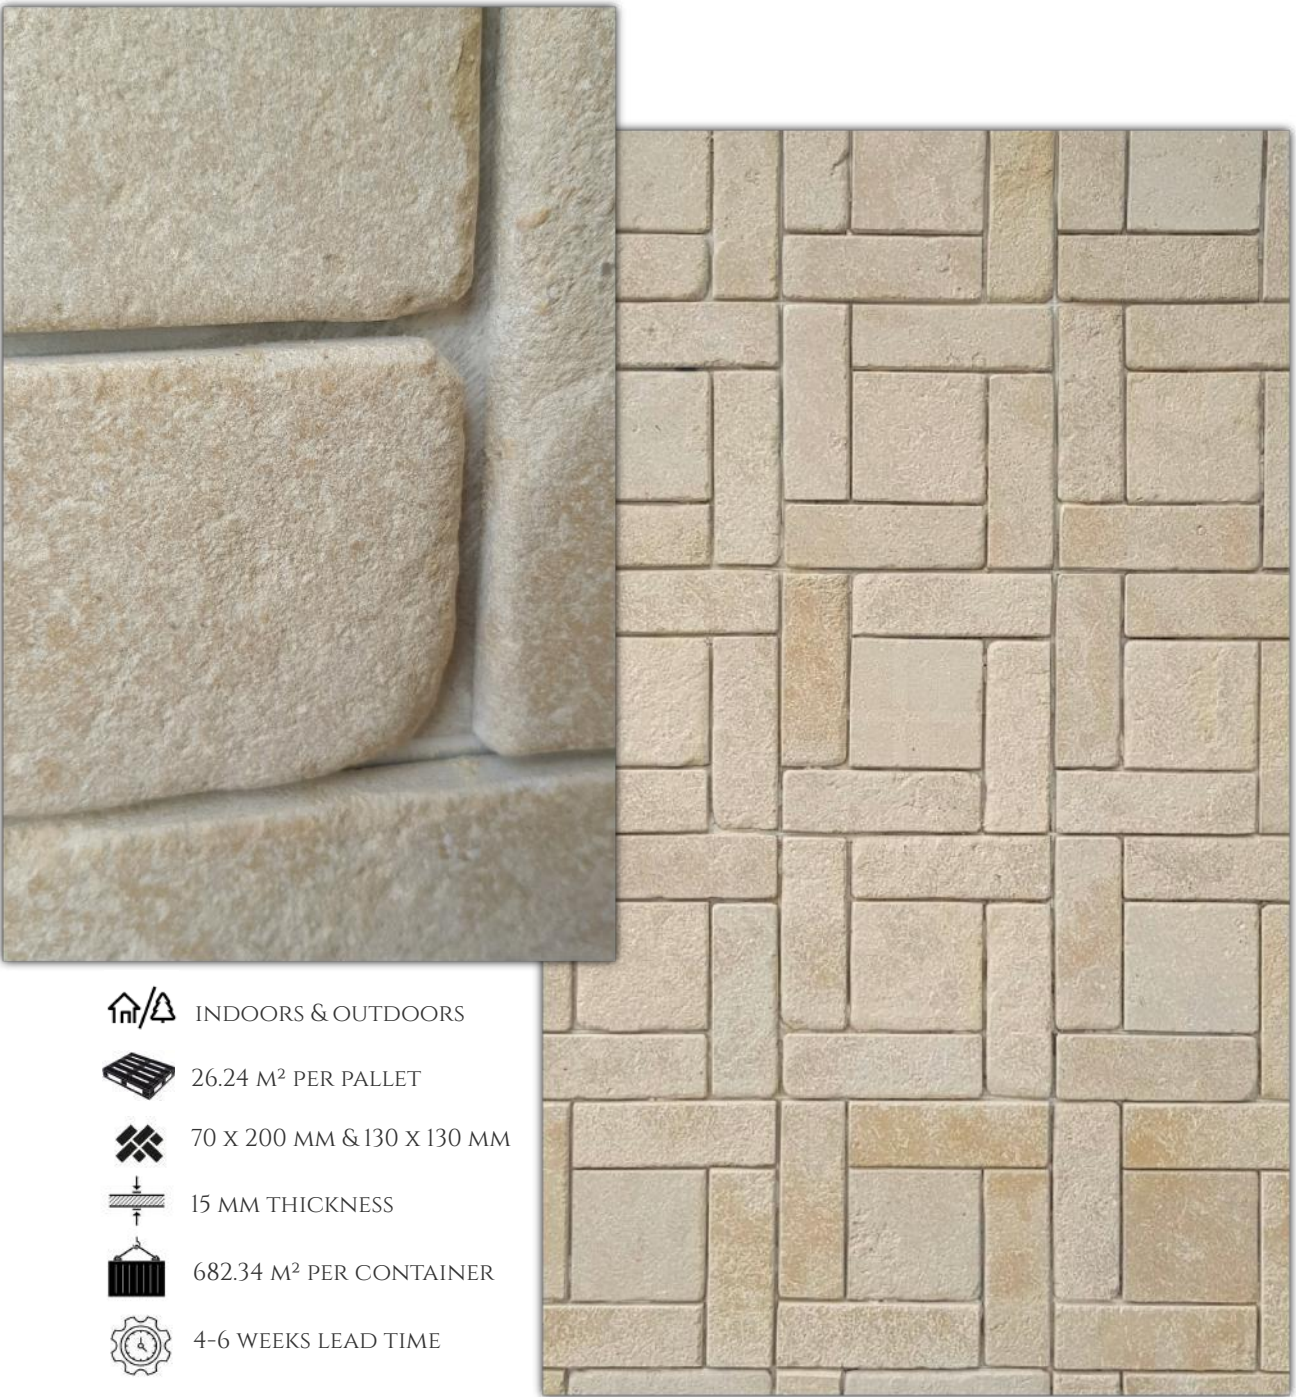

FEEL FREE TO CONTACT US FOR
BESPOKE FORMATS & FINISHES

OTTOMAN BLEND

-  INDOORS & OUTDOORS
-  26.24 M² PER PALLET
-  70 X 200 MM & 130 X 130 MM
-  15 MM THICKNESS
-  682.34 M² PER CONTAINER
-  4-6 WEEKS LEAD TIME