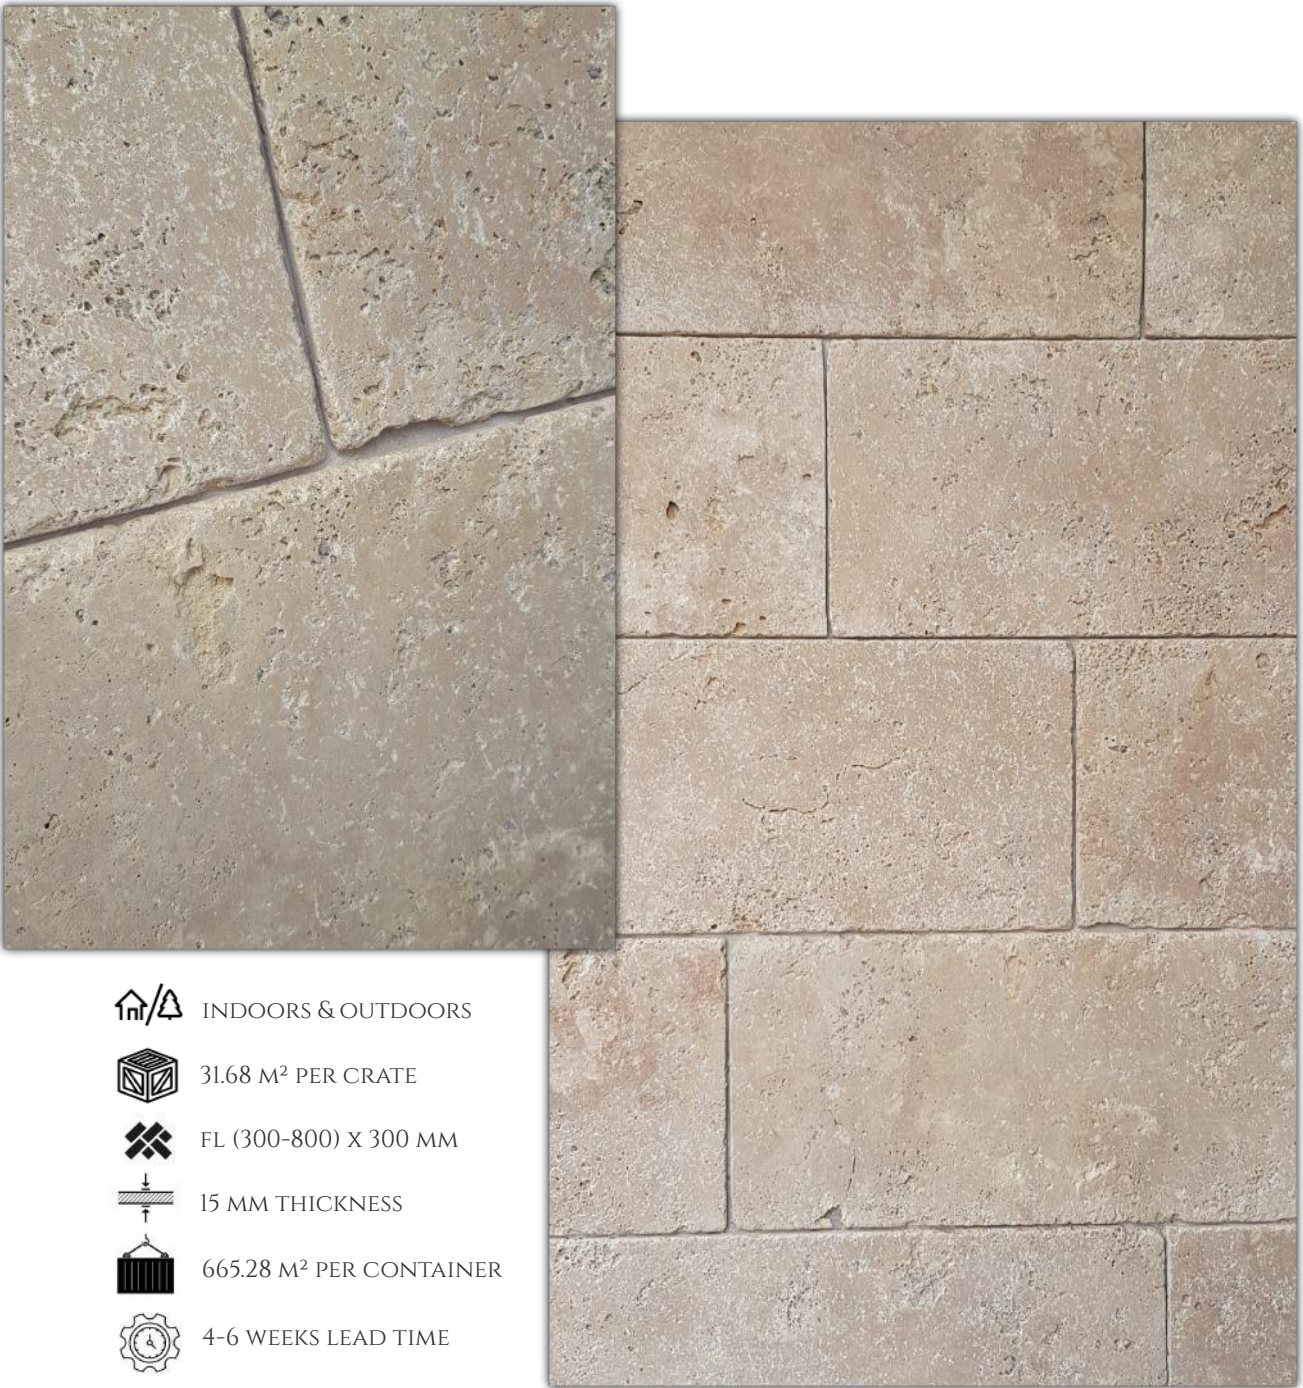

MEDIEVAL

INDOORS & OUTDOORS

31.68 M² PER CRATE

FL (300-800) X 300 MM

15 MM THICKNESS

665.28 M² PER CONTAINER

4-6 WEEKS LEAD TIME

FREQUENTLY ORDERED FORMATS			
FORMAT	LENGTH [MM]	WIDTH [MM]	THICKNESS [MM]
FREE LENGTH	FL (300-800)	300	15/20/30
FREE LENGTH	FL (400-800)	400	15/20/30
OPUS [A] FRENCH PATTERN	597	397	15/20/30
	397	397	
	397	197	
	197	197	
MONO-FORMAT	600	300	15/20/30
MONO-FORMAT	600	400	15/20/30
MONO-FORMAT	800	400	15/20/30

FEEL FREE TO CONTACT US FOR
BESPOKE FORMATS & FINISHES