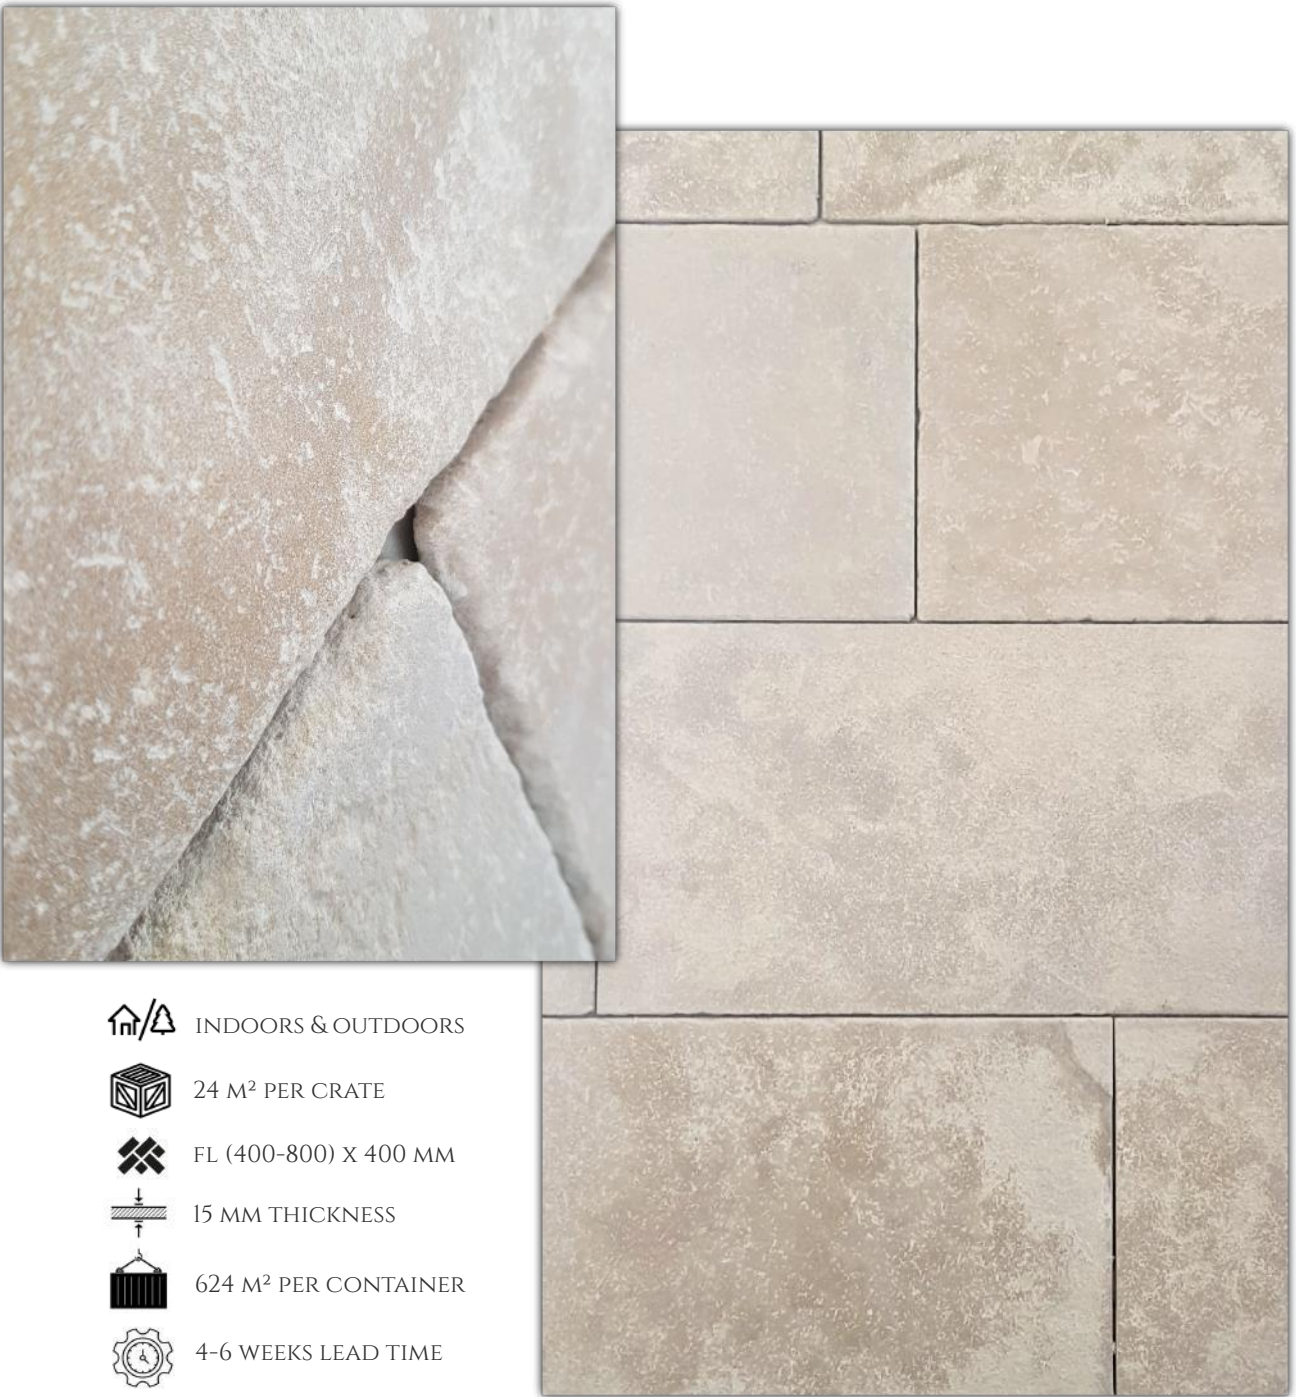

MEDIEVAL

- INDOORS & OUTDOORS
- 24 M² PER CRATE
- FL (400-800) X 400 MM
- 15 MM THICKNESS
- 624 M² PER CONTAINER
- 4-6 WEEKS LEAD TIME

FREQUENTLY ORDERED FORMATS			
FORMAT	LENGTH [MM]	WIDTH [MM]	THICKNESS [MM]
FREE LENGTH	FL (300-800)	300	15/20/30
FREE LENGTH	FL (400-800)	400	15/20/30
OPUS [A] FRENCH PATTERN	597	397	15/20/30
	397	397	
	397	197	
	197	197	
MONO-FORMAT	600	300	15/20/30
MONO-FORMAT	600	400	15/20/30
MONO-FORMAT	800	400	15/20/30

FEEL FREE TO CONTACT US FOR
BESPOKE FORMATS & FINISHES