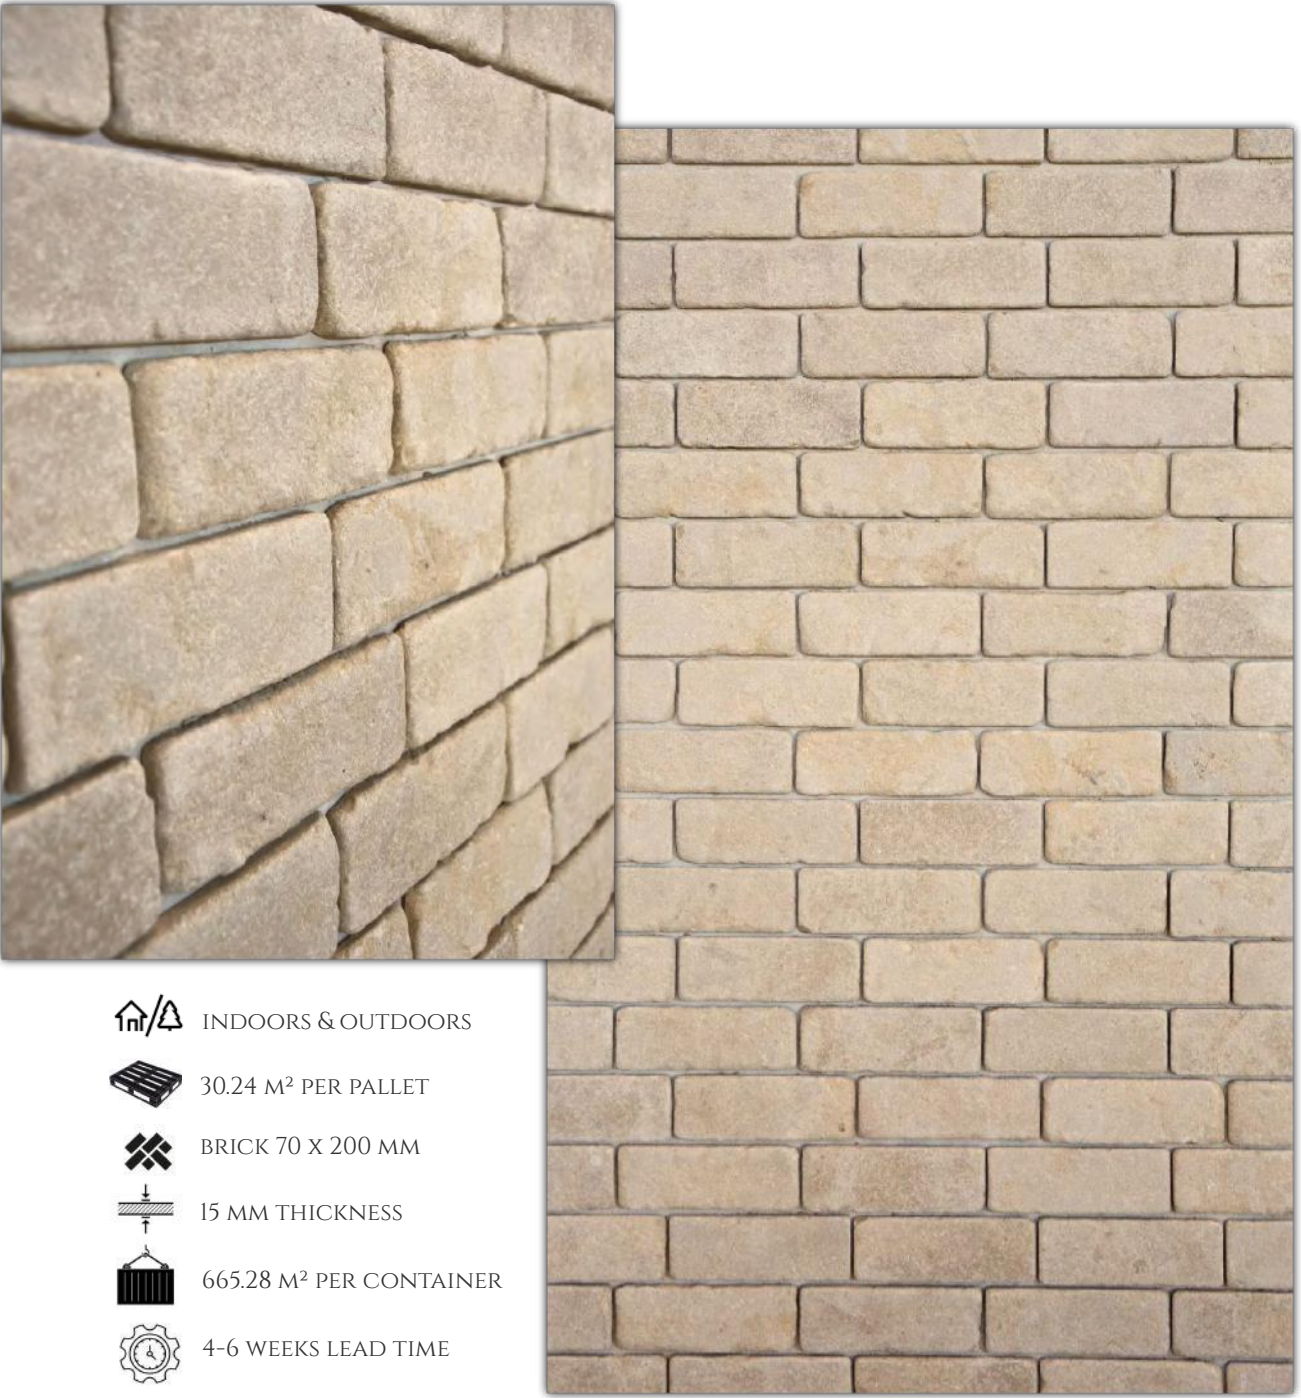

OTTOMAN BRICK

- INDOORS & OUTDOORS
- 30.24 M² PER PALLET
- BRICK 70 X 200 MM
- 15 MM THICKNESS
- 665.28 M² PER CONTAINER
- 4-6 WEEKS LEAD TIME

FREQUENTLY ORDERED FORMATS			
FORMAT	LENGTH [MM]	WIDTH [MM]	THICKNESS [MM]
MONO-FORMAT	150	75	15/25/50
MONO-FORMAT	200	50	15/25/50
MONO-FORMAT	200	70	15/25/50

FEEL FREE TO CONTACT US FOR
BESPOKE FORMATS & FINISHES