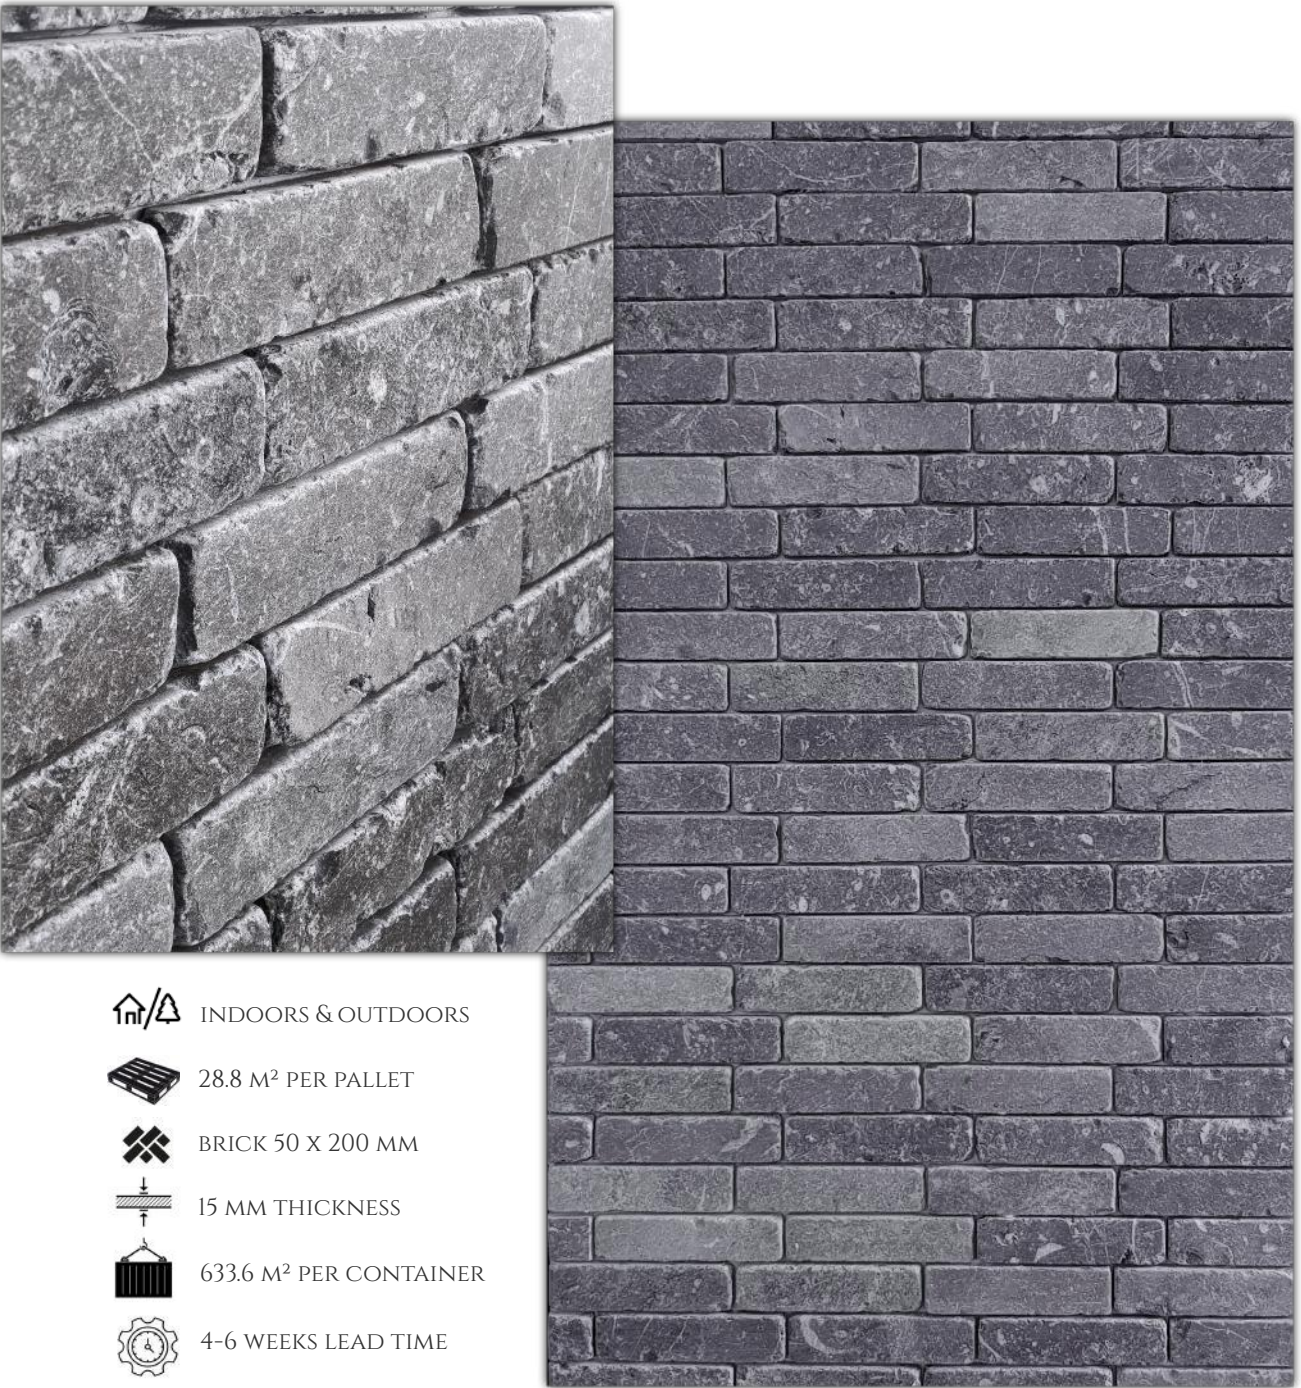

FEEL FREE TO CONTACT US FOR
BESPOKE FORMATS & FINISHES

EXTRAS

VICTORIAN BRICK

INDOORS & OUTDOORS

28.8 M² PER PALLET

BRICK 50 X 200 MM

15 MM THICKNESS

633.6 M² PER CONTAINER