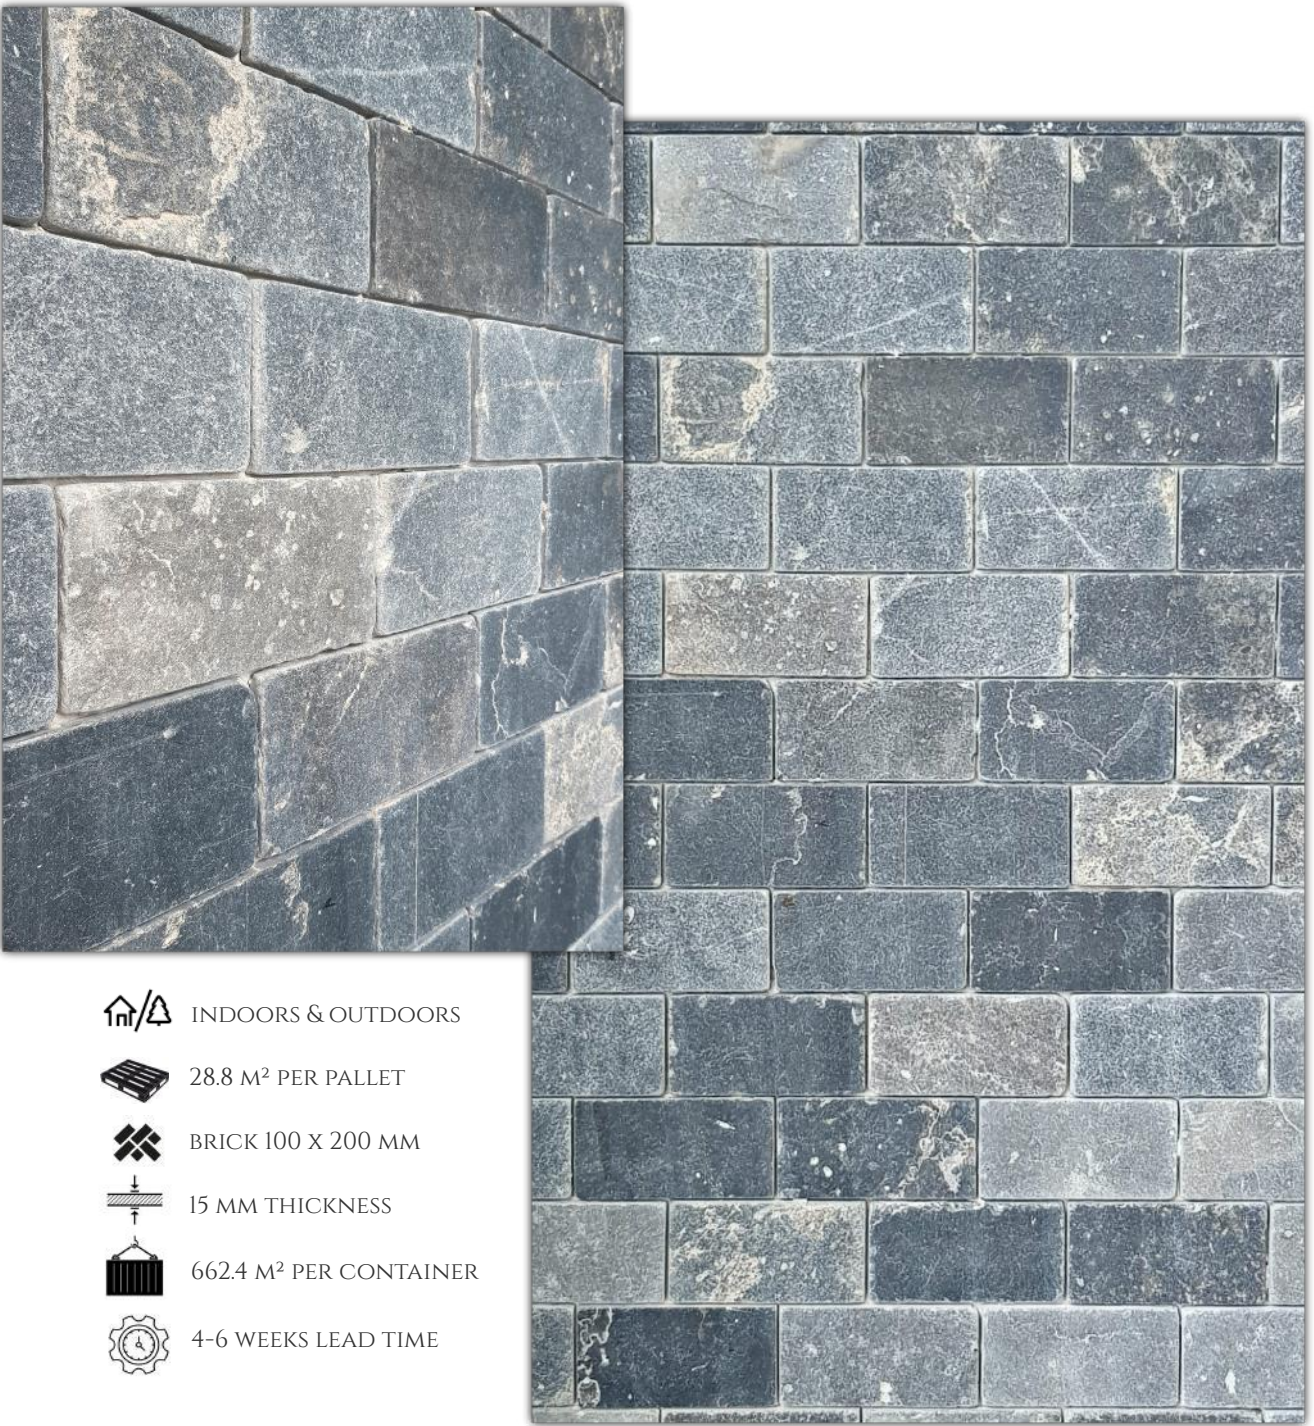

BRONZE BRICK

- INDOORS & OUTDOORS
- 28.8 M² PER PALLET
- BRICK 100 X 200 MM
- 15 MM THICKNESS
- 662.4 M² PER CONTAINER
- 4-6 WEEKS LEAD TIME

FREQUENTLY ORDERED FORMATS			
FORMAT	LENGTH [MM]	WIDTH [MM]	THICKNESS [MM]
MONO-FORMAT	200	100	15/25/50
MONO-FORMAT	200	70	15/25/50
MONO-FORMAT	200	50	15/25/50
MONO-FORMAT	150	75	15/25/50

FEEL FREE TO CONTACT US FOR
BESPOKE FORMATS & FINISHES