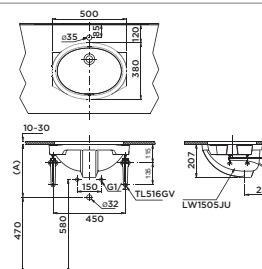

LT647CS

L647CS Thân chậu
HF7A100U Bệ đỡ cố định

TUY CHỌN

LW526NJU

LW526NJU Thân chậu

TUY CHỌN

LT533R

L533R Thân chậu
D710L Móc treo & móc định vị

TUY CHỌN

L501C

LW501CV Thân sứ

TUY CHỌN

LW1505V

LW1505JU Thân sứ

TUY CHỌN