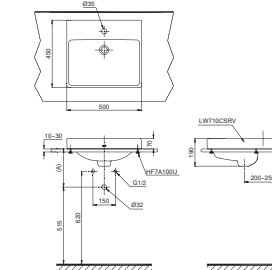

LT952

LT952 Thân chậu

TUY CHỌN

LT953

L953 Thân chậu

TUY CHỌN

LT710CSR

L710CS Thân chậu

TUY CHỌN

LT700CTR

L700CT Thân chậu

TUY CHỌN

LT523S

L523S Thân chậu

TUY CHỌN