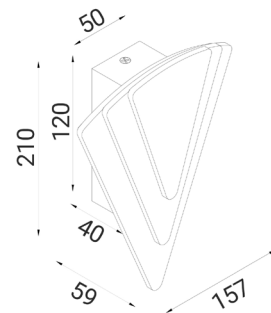

## LED Dual-CCT Interior Dimmable Wall Light

- Input voltage: 220-240V 50Hz
- Housing: Powder coated aluminium
- LED chips: 12pcs SMD2835
- Dual-CCT (3000K/ 5000K) in one fitting
- Switch under the back plate
- Power Factor: 0.9
- CRI: 80
- Ambient temperature: -20 to 50°C
- Suitable for dimming
- Suitable for 2 way switching
- Suitable for use with sensor

Part No.	Description	Lumens		Watt	PF	Dimensions	Box Weight	Box Size	Carton Qty
		3000K	5000K						
SURAT	Wall Internal S/M City LED Dimm WH Triangular 13W(3+4+6W) 2CCT	273LM	284LM	13W	0.9	L200x-W110xH60mm	0.8kg	17x8x22cm	1/10