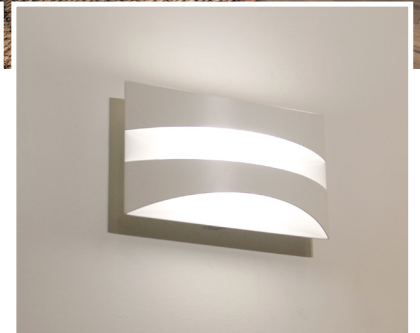

CARDIFF

LED Tri-CCT Interior Rectangular Up/Down Dimmable Wall Light

Decor Lighting

- Input voltage: 220-240V 50Hz
- Housing: Powder coated aluminium
- LED chips: 12pcs SMD2835
- Tri-CCT (3000K/ 4000K/ 5700K) in one fitting
- Switch under the back plate
- Power Factor: 0.9
- CRI: 80
- Ambient temperature: -20 to 50°C
- Suitable for dimming
- Suitable for 2 way switching
- Suitable for use with sensor

30,000hr
Lifetime

120°
Beam Angle

IP20
Rated

2YEAR
Replacement Warranty

Part No.	Description	Lumens			Watt	PF	Dimensions	Box Weight	Box Size	Carton Qty
		3000K	4000K	5700K						
CARDIFF	Wall Internal S/M City LED DimmWH Rect Up/Dn Tri CCT	429LM	442LM	403LM	5W	0.9	L220x-W130xH75mm	1.1kg	14x8.5x23cm	1/10