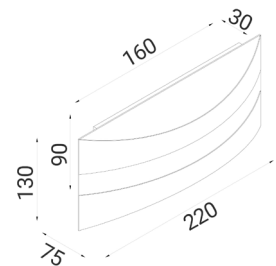

CARDIFF

LED Tri-CCT Interior Rectangular Up/Down Dimmable Wall Light

Decor Lighting

- Input voltage: 220-240V 50Hz
- Housing: Powder coated aluminium
- LED chips: 12pcs SMD2835
- Tri-CCT (3000K/ 4000K/ 5700K) in one fitting
- Switch under the back plate
- Power Factor: 0.9
- CRI: 80
- Ambient temperature: -20 to 50°C
- Suitable for dimming
- Suitable for 2 way switching
- Suitable for use with sensor

30,000hr
Lifetime

120°
Beam Angle

IP20
Rated

2YEAR
Replacement Warranty

Part No.	Description	Lumens			Watt	PF	Dimensions	Box Weight	Box Size	Carton Qty
		3000K	4000K	5700K						
CARDIFF	Wall Internal S/M City LED DimmWH Rect Up/Dn Tri CCT	429LM	442LM	403LM	5W	0.9	L220x-W130xH75mm	1.1kg	14x8.5x23cm	1/10