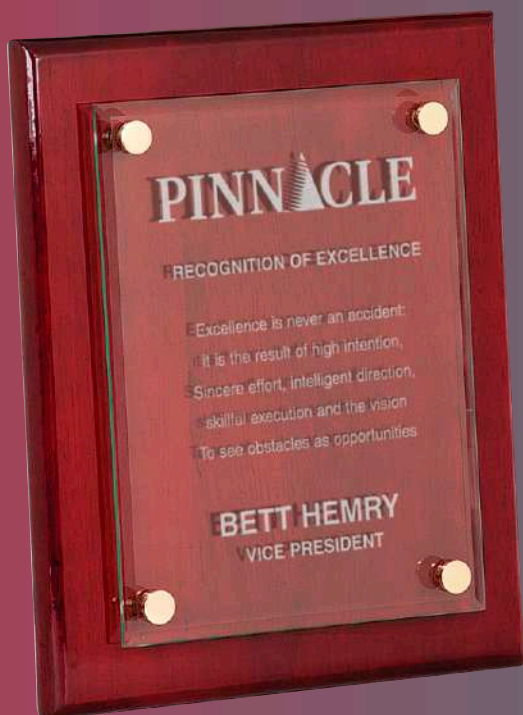

FPG1810 8" x 10"
Rosewood Piano Finish Floating Glass Plaque