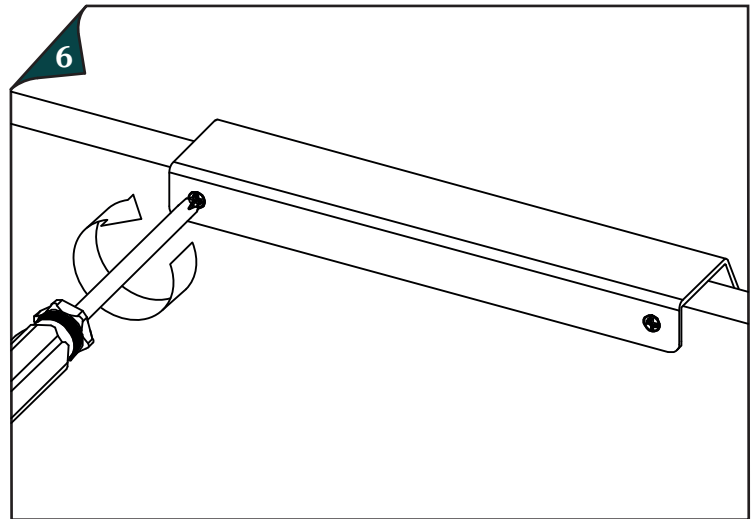

plank

HARDWARE

LIP PULL HANDLE

INSTALLATION GUIDE

(DUAL FIXING POINT)

X1 X2

CARE & MAINTENANCE

DO NOT CLEAN WITH ABRASIVES MATERIALS