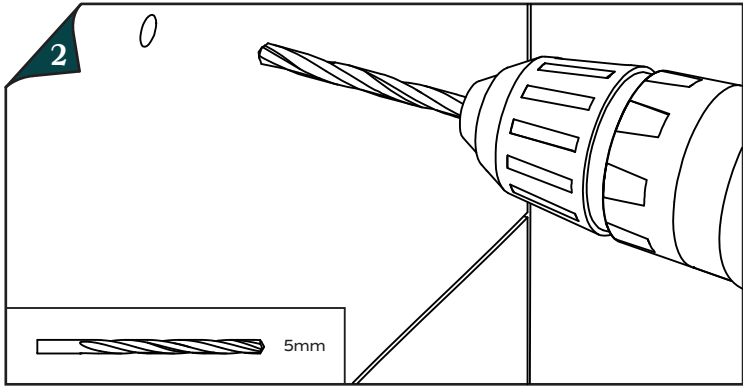

plank

HARDWARE

KNOB/SINGLE-T INSTALLATION GUIDE (SINGLE FIXING POINT)

A  X1

B  X1

SOLD SEPERATELY

DO NOT CLEAN WITH ABRASIVE MATERIALS

DO NOT USE HARSH CHEMICALS