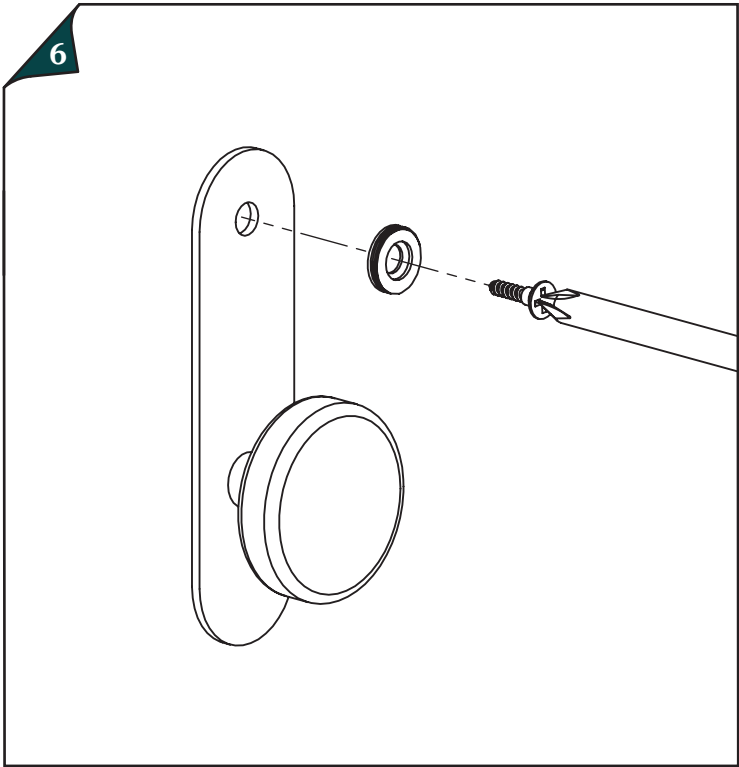

plank

HARDWARE

CAPPED BACKPLATE (WALL MOUNT)

INSTALLATION GUIDE

X1 X1 X1 X1 X1 X1 X1 X2

CARE & MAINTANENCE

DO NOT CLEAN
WITH ABRASIVES
MATERIALS

DO NOT USE
HARSH
CHEMICALS