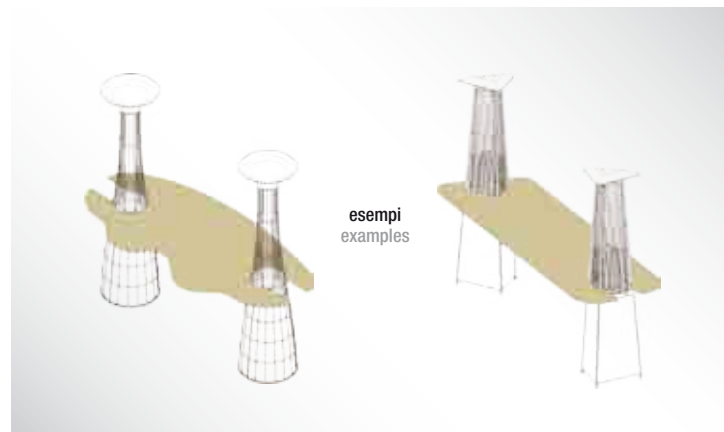

esempi
examples

Piano d'appoggio su misura.

NOTA: contattare l'Uff. Commerciale per definire
- forma desiderata
- dimensione
- tipo di materiale (vetro, legno, ecc.)
- costo e tempi di consegna.

Support plane.

NOTE: contact the Sales office to define
- desired shape
- size
- type of material (glass, wood, etc.)
- cost and delivery times.

code model
000015 DolceVita.
000016 Falò evo.