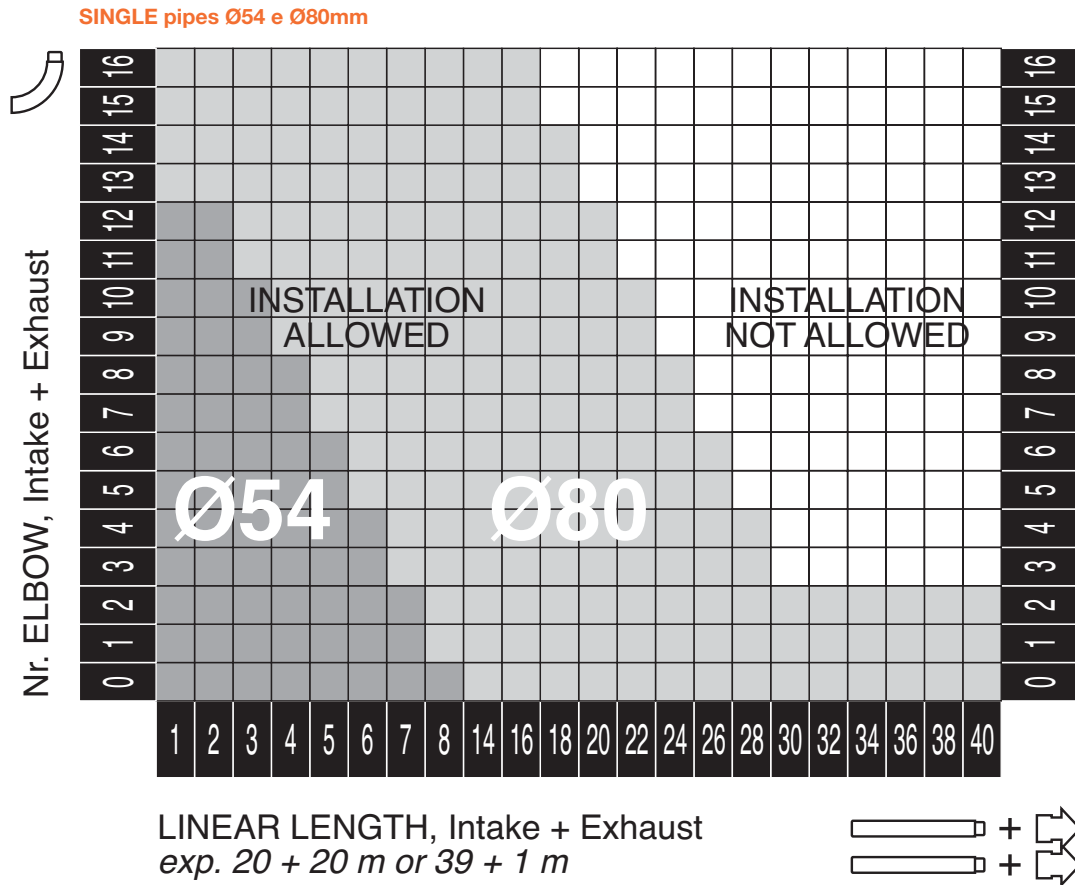

Milano Power flue gas fireplace, crystal furniture model

Warmth and safe place.

MAIN FEATURES

TECHNICAL

Visible flame surface for mod. 80: L 836 mm x H 320 mm.

Visible flame surface for mod. 130: L 1369 mm x H 320 mm.

RANGE, SIZE AND WEIGHT

Model	Milano 80	Milano 130	u.m.
Length (L)	1480	2012	mm
Height (H)	820	820	mm
Depth 1 sided (P)	370	370	mm
Depth 2 sided (P)	370	370	mm
Glass length	788	1321	mm
Glass height	289	289	mm
Net weight isola	150,5	259	Kg
Net weight penisola	144	252,5	Kg
Net weight parete	136,5	239	Kg

Flue line length for power flue series.

- NOTE:** THE NUMBER OF ELBOWS MEANS THE TOTAL NUMBER OF ELBOWS USED.
- NOTE:** FOR LINEAR LENGTH IS DEFINED AS THE SUM OF ALL THE STRAIGHT HORIZONTAL AND VERTICAL.
- NOTE PIPES Ø54:** THE ONLY MOD. MILANO130, TABULAR VALUES SHOULD BE HALVED FOR PROPER OPERATION.
- NOTE PIPES Ø80:** THE VALUES IN THE TABLE CAN BE USED FOR ALL MODELS.