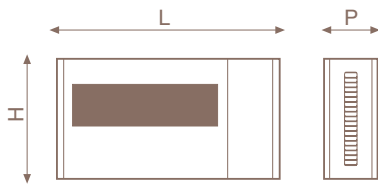

01_ Wireless digital device for a better comfort

01

02_ Sides heating flow by fan

02

POWER FLUE GAS FIREPLACE, CRYSTAL FURNITURE SERIES

- > 90% of efficiency in class 1.
- > No limit installations thanks to a flue line up to 40 meters.
- > No one exhauster is required.
- > Air suction/gas exhaust flue line diameters just 54 mm each one.
- > Heating flow by fan.
- > Operating by wireless device.
- > Ventilating and exhaust fans assisted.

RANGE, SIZE AND WEIGHT

Model	Milano 80	Milano 130	u.m.
Length (L)	1480	2012	mm
Height (H)	820	820	mm
Depth 1 sided (P)	370	370	mm
Depth 2 sided (P)	370	370	mm
Glass length	788	1321	mm
Glass height	289	289	mm
Net weight isola	150,5	259	Kg
Net weight penisola	144	252,5	Kg
Net weight parete	136,5	239	Kg