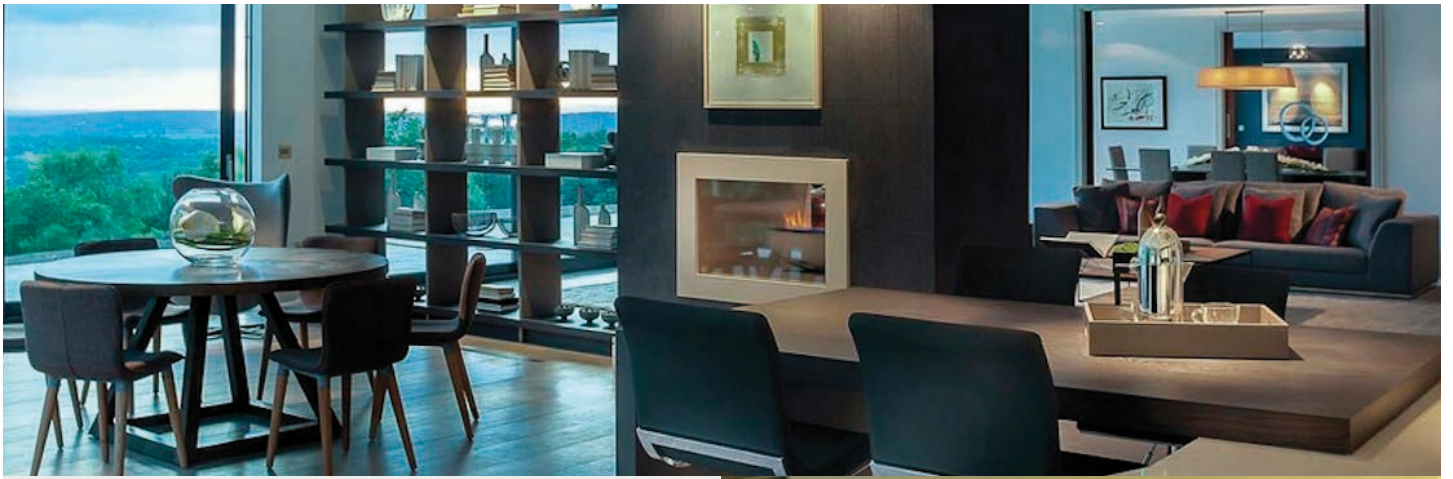

“ The CVO Fire Bowl looks stunning and is greatly admired by our customers ” Waterford Forum

Small Oval

DESCRIPTION

The SMALL OVAL gas fire bowl has been designed using special matting which creates a unique flame effect which has won awards for design and technology. The gas fire bowl is available in either White or Black stone, polished Aluminium or Bronze. The gas burner can be purchased for Natural Gas or LPG/Propane and in various power ratings, 7.4Kw or 9.5Kw giving either a small or large flame effect. The fire is operated by a manual control. Remote control is available upon special request.