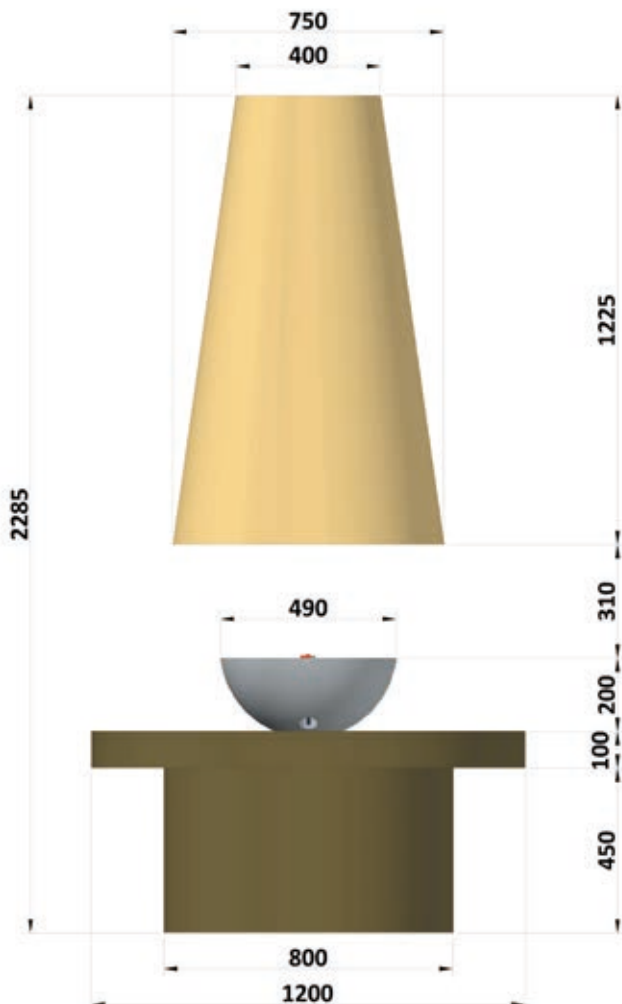

CANOPIES:

The standard canopy has a roof mounting plate. The design of the canopy is critical to the performance of the fire, we adjust the height of the canopy in relation to the ceiling, table and gas burner. Canopies are available in all RAL colour, Bronze or Stainless Steel.