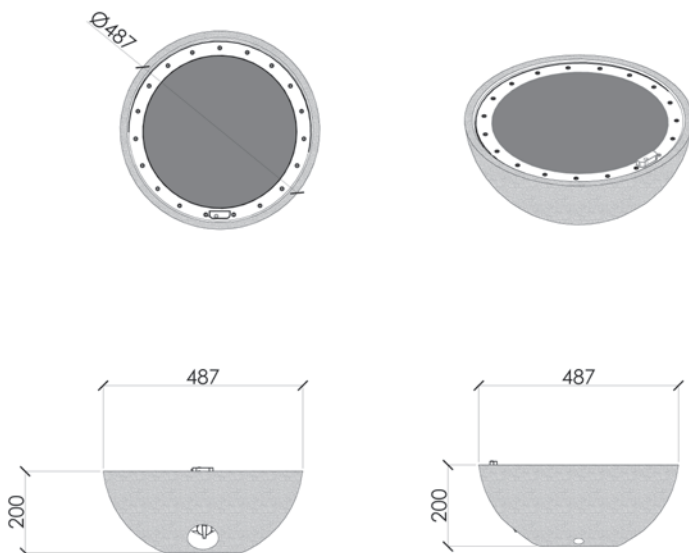

TECHNICAL

Fireplace Opening

- Height - Maximum 540mm (from base of bowl)
- Width - Maximum 840mm to Minimum 720mm
- Depth - Minimum 575mm

The above is to comply with the CE approval. The bowl can be installed outside of these dimensions at the discretion of the installer.

- This is a high power fireplace at 12.9Kw (NG) or 16.0Kw (LPG).
- The bowl is made of solid stone or metal. The metal is polished for 18 hours.