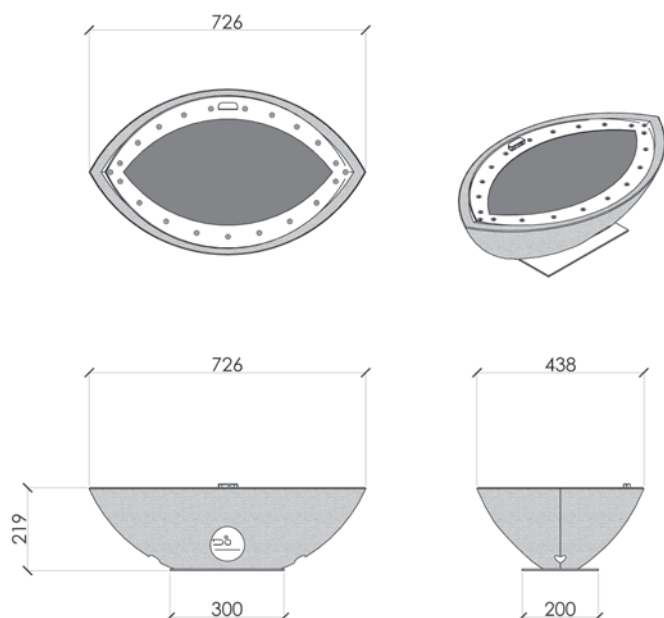

TECHNICAL

Fireplace Opening

- Height - Maximum 540mm (from base of bowl)
- Width - Maximum 840mm to Minimum 720mm
- Depth - Minimum 575mm

The above is to comply with the CE approval. The bowl can be installed outside of these dimensions at the discretion of the installer.

- This is a high power fireplace at 12.9Kw (NG) or 16.0Kw (LPG).
- The bowl is made of solid stone or metal. The metal is polished for 18 hours.