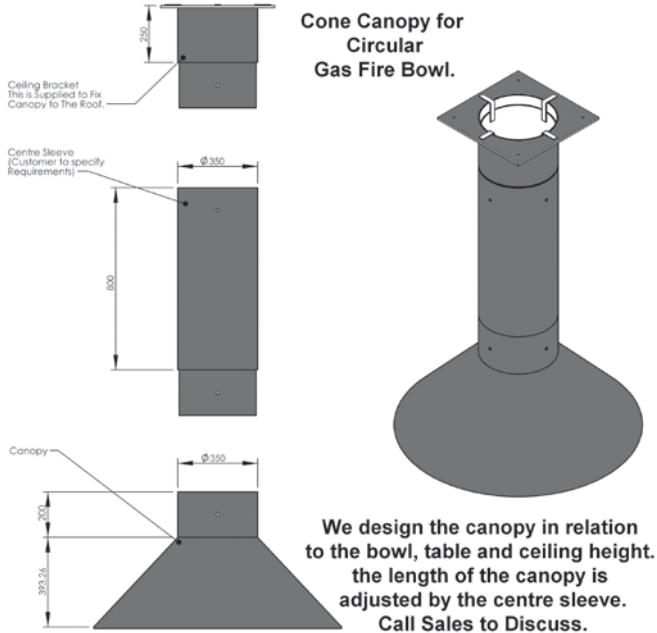

CANOPIES:

The standard canopy has a roof mounting plate. The design of the canopy is critical to the performance of the fire, we adjust the height of the canopy in relation to the ceiling, table and gas burner. Canopies are available in all RAL colour, Bronze or Stainless Steel.