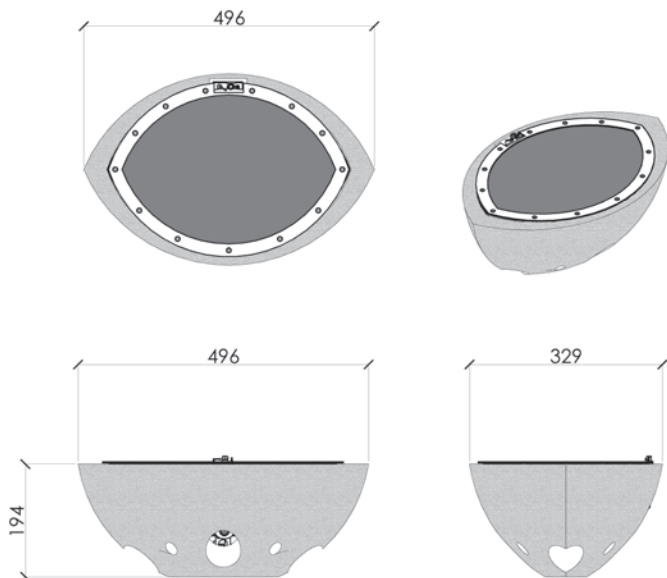

TECHNICAL

Fireplace Opening

- Height - Maximum 540mm (from base of bowl)
- Width – Maximum 646mm to Minimum 500mm
- Depth – Minimum 475mm

The above is to comply with the CE approval. The bowl can be installed outside of these dimensions at the discretion of the installer.

- When buying the 7.4Kw version and air vent is not required within the room.
- The bowl is made of solid stone or metal. The metal is polished for 18 hours.