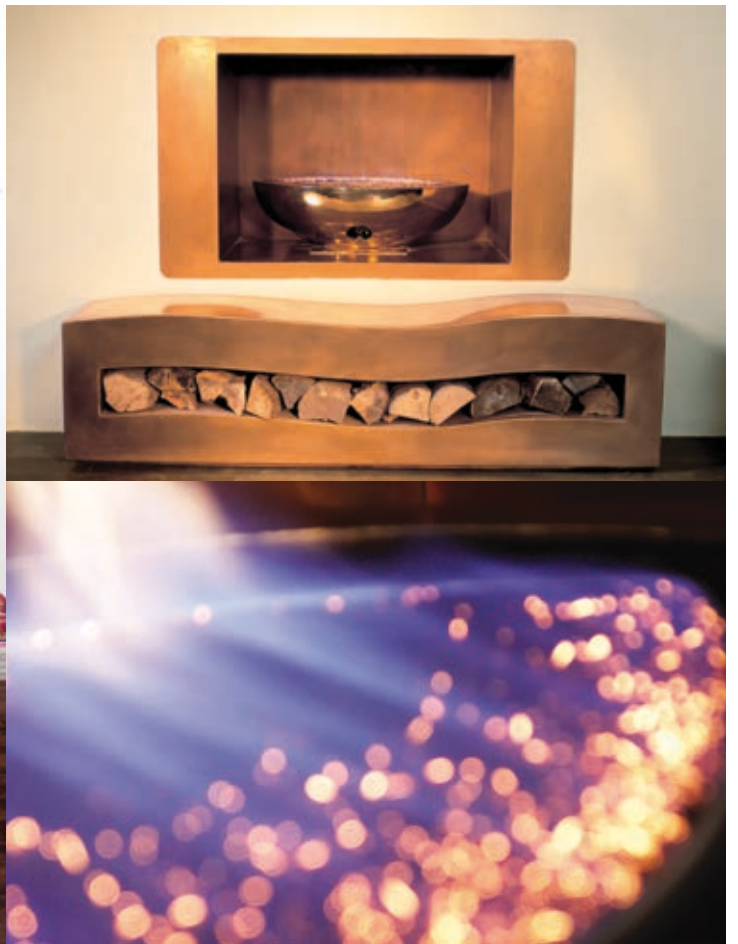

CONTENTS:

Page 2 : **Gas Fire Bowls Explained**

Page 3 : **IMAGES** – Various Install Images.

Page 4 : **SMALL OVAL** – 490mm wide, oval bowl.

Page 6 : **LARGE OVAL** – 700mm wide, oval bowl.

Page 8 : **CIRCULAR** – 490mm diameter round bowl.

“ The CVO Fire Bowl looks stunning and is greatly admired by our customers ” Waterford Forum

Small Oval

DESCRIPTION

The SMALL OVAL gas fire bowl has been designed using special matting which creates a unique flame effect which has won awards for design and technology. The gas fire bowl is available in either White or Black stone, polished Aluminium or Bronze. The gas burner can be purchased for Natural Gas or LPG/Propane and in various power ratings, 7.4Kw or 9.5Kw giving either a small or large flame effect. The fire is operated by a manual control. Remote control is available upon special request.