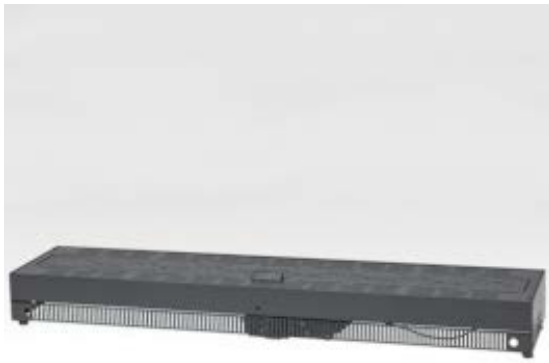

Fire Grate 1307