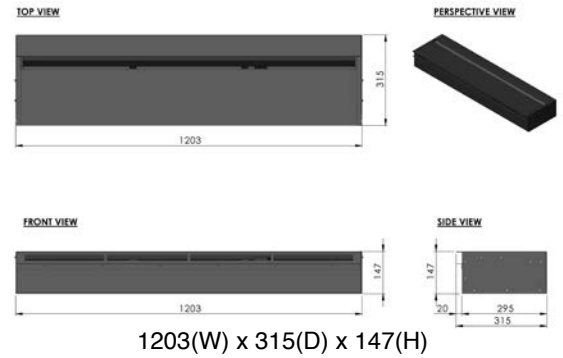

BB1200

MAIN FEATURES

The BB1200 is 1200mm wide with a 10.0Kw Fire Ribbon burner operated by a battery powered thermostatic remote control. Burners are available for either Natural Gas or LPG/Propane. The burner tray is available in various styles and finishes. The standard model has a clean ribbon of flame however fireplace logs or pebbles can be added if desired. Choose from either Single or Double Sided burners with either metal or stone shelves. Each burner type has a standard canopy which is available as an optional extra.

VERSIONS

- BB1200-S : Single Sided with Brushed Stainless Steel or Black.
- BB1200-DS : Double Sided with Brushed Stainless Steel or Black.
- BB1200-S-ST : Single Sided with Limestone or Black Granite.
- BB1200-DS-ST : Double Sided with Limestone or Black Granite.

SINGLE SIDED