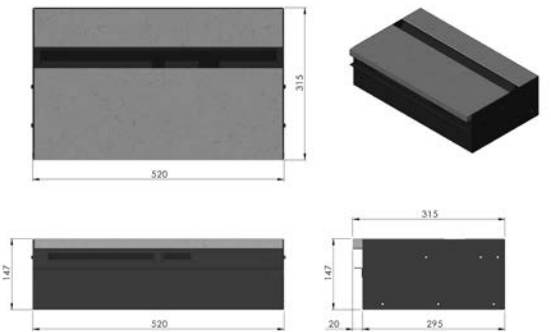

DOUBLE SIDED

520(W) x 475(D) x 147(H)

BB850

MAIN FEATURES

The BB850 is 850mm wide with a 7.4Kw Fire Ribbon burner operated by a battery powered thermostatic remote control. Burners are available for either Natural Gas or LPG/Propane. The burner tray is available in various styles and finishes. The standard model has a clean ribbon of flame however fireplace logs or pebbles can be added if desired. Choose from either Single or Double Sided burners with either metal or stone shelves. Each burner type has a standard canopy which is available as an optional extra. (Read Install booklet before ordering).

VERSIONS

- BB850-S : Single Sided with Brushed Stainless Steel or Black.
- BB850-DS : Double Sided with Brushed Stainless Steel or Black.
- BB850-S-ST : Single Sided with Limestone or Black Granite.
- BB850-DS-ST : Double Sided with Limestone or Black Granite.