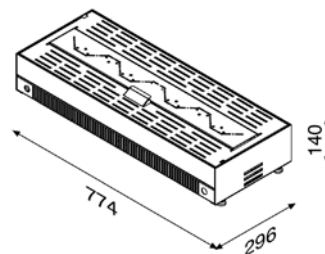

Fire Grate 774

CODE	MOD.	kW	DESCRIPTION
MC063	90	10	774mm Gas Burner

Standard Equipment:

- standard remote control (with no display)
- adjustable feet
- galvanized steel and painted structure
- Logs or Pebbles required

Optional Equipment:

- Outdoor Upgrade
- Outdoor Rain Cover
- Power Adaptor