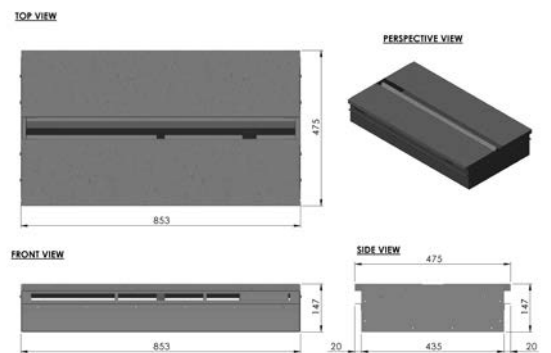

DOUBLE SIDED

853(W) x 475(D) x 147(H)