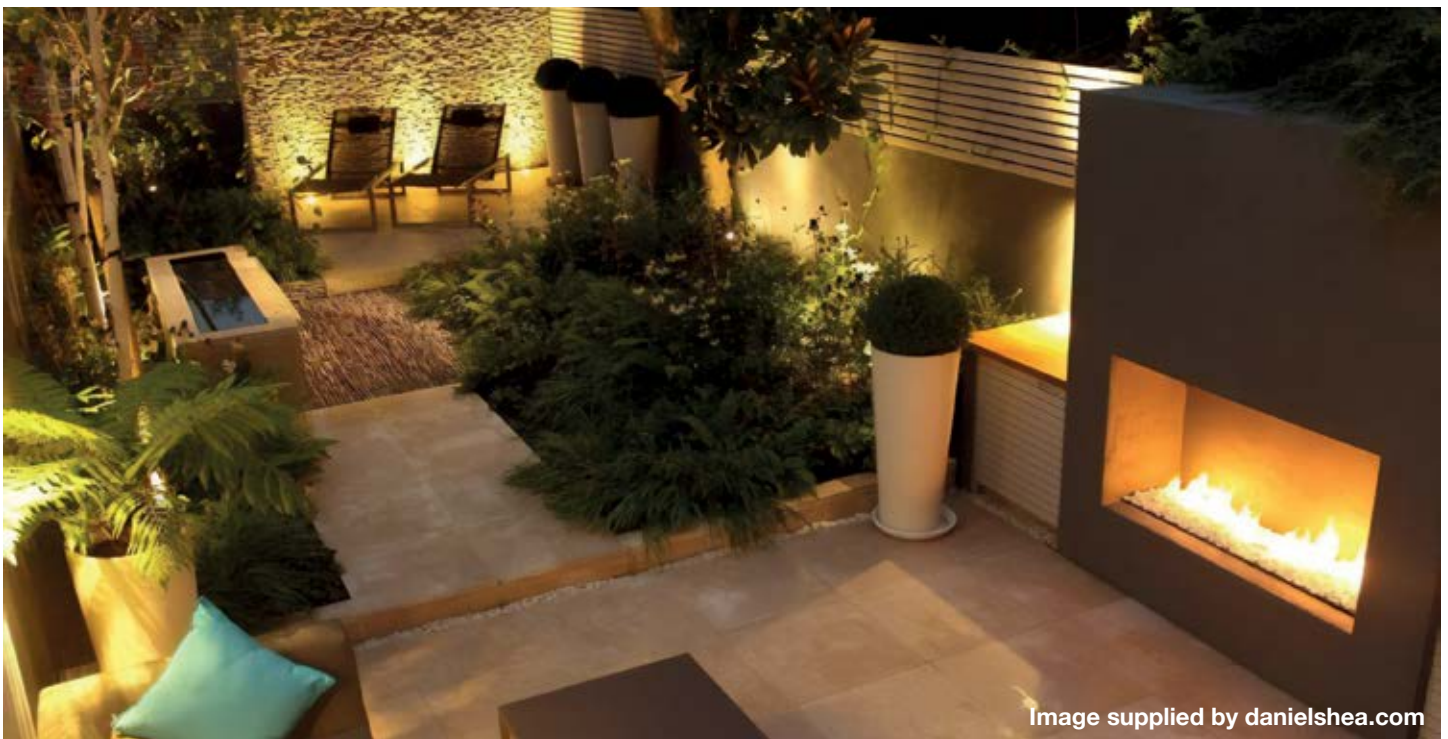

Image supplied by danielshea.com