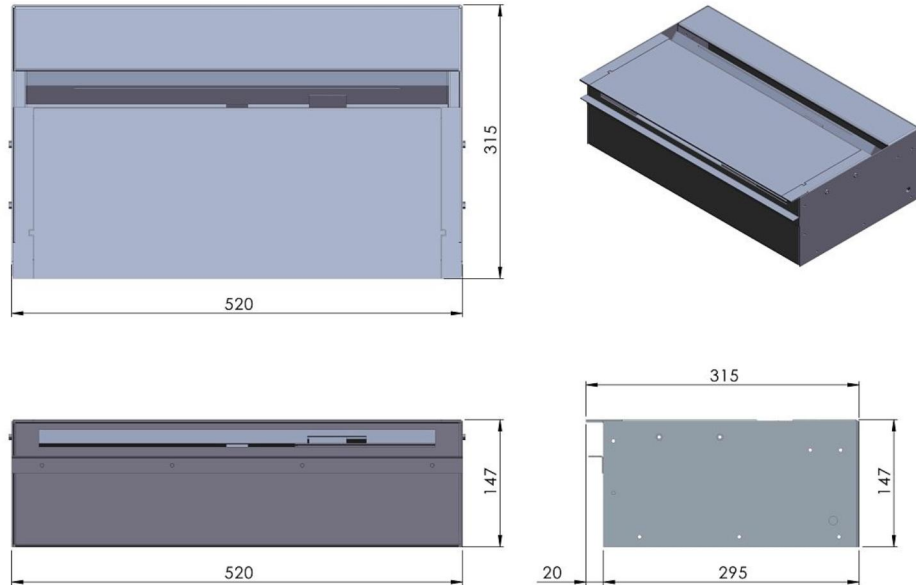

FR520 : Gas Fire Burner Box

Index Number # 94, Rev-6 [1-7-2015], Page 2 of 2

CVO Fire : 01325-301020 : www.cvo.co.uk : sales@cvo.co.uk

=====
CVO reserve the right to amend and improve the specification sheets without prior notice. If in doubt about any aspect of this specification please call. The specification is not to be used to install the fireplace. Every fire is supplied with an official install booklet. Spirit Fires Limited own the Spirit, CVO and Firevault Trademarks. Copying and distribution of these specifications is not permitted without the permission of Spirit Fires Ltd. All dimensions include a +/-2mm tolerance.

Spirit Fires Ltd, 4 Beaumont Square, Durham Way South, Newton Aycliffe, County Durham, DL5 6XN
Sales: +44 (0)1325-301020 Office: +44 (0) 1325 327 221 Fax: +(0)1325 327 292 Email: sales@cvo.co.uk Web: www.cvo.co.uk

SHOWROOM: CVO Fires can be seen live in our FIREVAULT showrooms based in the North and South of the UK.
Visit www.firevault.co.uk or call 01325-301020 for full contact details, location maps and directions.