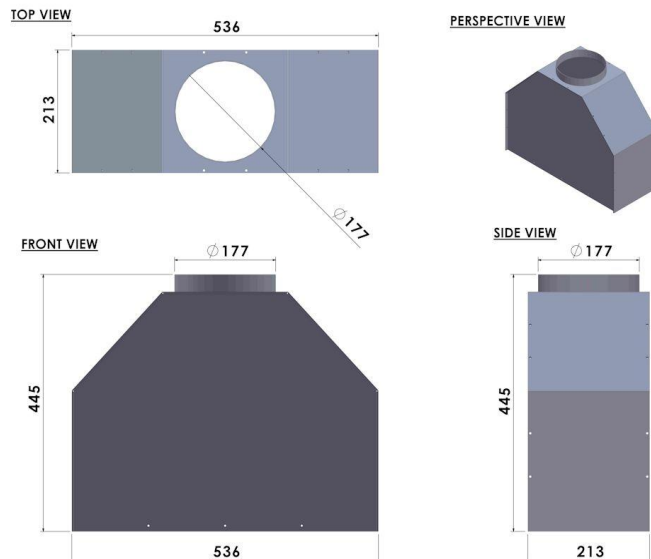

FR520 : Gas Fire Burner Box

Index Number # 94, Rev-6 [1-7-2015], Page 2 of 2

CVO Fire : 01325-301020 : www.cvo.co.uk : sales@cvo.co.uk

=====
CVO reserve the right to amend and improve the specification sheets without prior notice. If in doubt about any aspect of this specification please call. The specification is not to be used to install the fireplace. Every fire is supplied with an official install booklet. Spirit Fires Limited own the Spirit, CVO and Firevault Trademarks. Copying and distribution of these specifications is not permitted without the permission of Spirit Fires Ltd. All dimensions include a +/-2mm tolerance.

Spirit Fires Ltd, 4 Beaumont Square, Durham Way South, Newton Aycliffe, County Durham, DL5 6XN
Sales: +44 (0)1325-301020 Office: +44 (0) 1325 327 221 Fax: +(0)1325 327 292 Email: sales@cvo.co.uk Web: www.cvo.co.uk

SHOWROOM: CVO Fires can be seen live in our FIREVAULT showrooms based in the North and South of the UK.
Visit www.firevault.co.uk or call 01325-301020 for full contact details, location maps and directions.