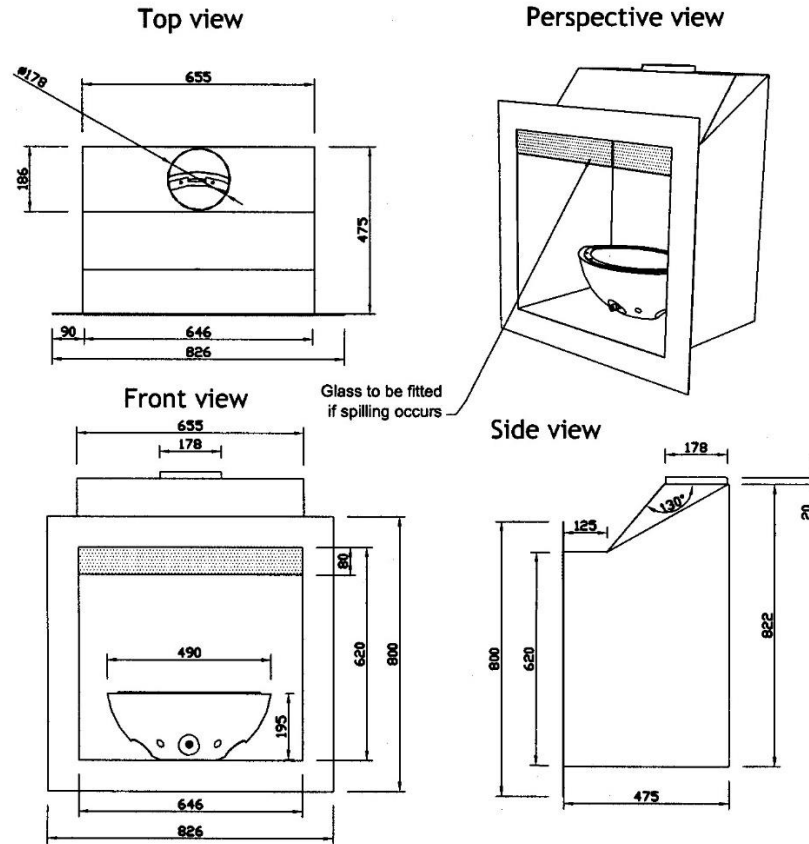

Small Oval Gas Fire Bowl (& Enclosure)

Index # 8 - Rev-25 / 22-Sept-2021

NOTE - Dimensions for steel enclosure

For the builders opening please allow room for adjustments for the gas supply.

CVO reserve the right to amend and improve the specification sheets without prior notice. If in doubt about any aspect of this specification, please call. The specification is not to be used to install the fireplace. Every fire is supplied with an official install booklet. Spirit Fires Limited own the Spirit, CVO and Firevault Trademarks. Copying and distribution of these specifications is not permitted without the permission of Spirit Fires Ltd. All dimensions include a +/-2mm tolerance.

Spirit Fires Ltd, 4 Beaumont Square, Durham Way South, Newton Aycliffe, County Durham, DL5 6XN
Sales: +44 (0)1325-301020 Office: +44 (0) 1325 327 221 Fax: +(0)1325 327 292 Email: sales@cvo.co.uk Web: www.cvo.co.uk

SHOWROOM: CVO Fires can be seen live in our firevault showroom based in the North East, UK.
Visit www.firevault.co.uk or call 01325-301020 for full contact details, location maps and directions.