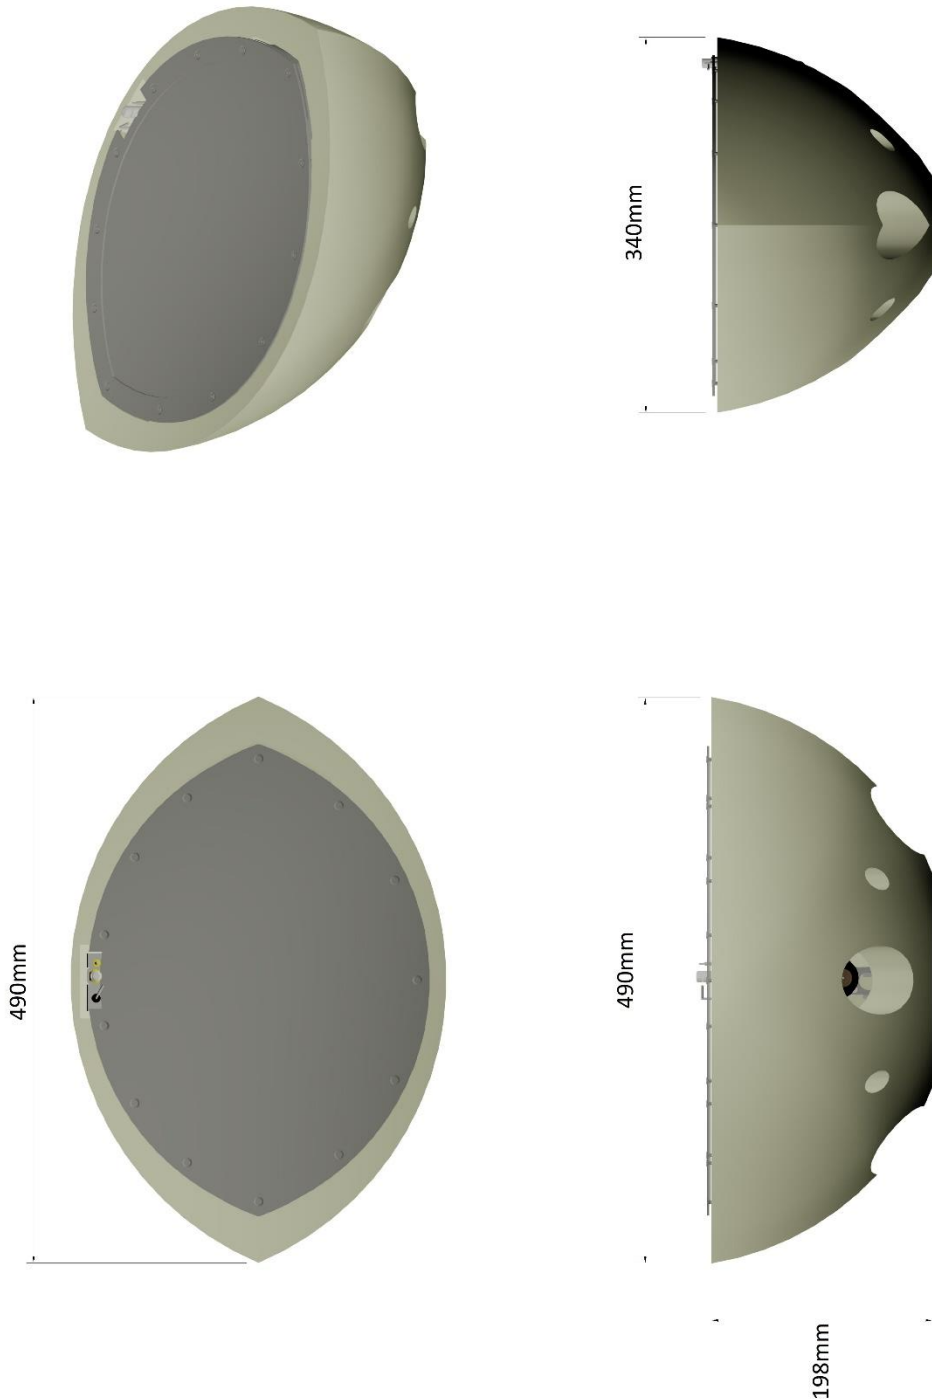

Small Oval Gas Fire Bowl (& Enclosure)

Index # 8 - Rev-25 / 22-Sept-2021

Dimensions of Small Oval Gas Fire Bowl

CVO reserve the right to amend and improve the specification sheets without prior notice. If in doubt about any aspect of this specification, please call. The specification is not to be used to install the fireplace. Every fire is supplied with an official install booklet. Spirit Fires Limited own the Spirit, CVO and Firevault Trademarks. Copying and distribution of these specifications is not permitted without the permission of Spirit Fires Ltd. All dimensions include a +/-2mm tolerance.

Spirit Fires Ltd, 4 Beaumont Square, Durham Way South, Newton Aycliffe, County Durham, DL5 6XN
Sales: +44 (0)1325-301020 Office: +44 (0) 1325 327 221 Fax: +(0)1325 327 292 Email: sales@cvo.co.uk Web: www.cvo.co.uk

SHOWROOM: CVO Fires can be seen live in our firevault showroom based in the North East, UK.
Visit www.firevault.co.uk or call 01325-301020 for full contact details, location maps and directions.