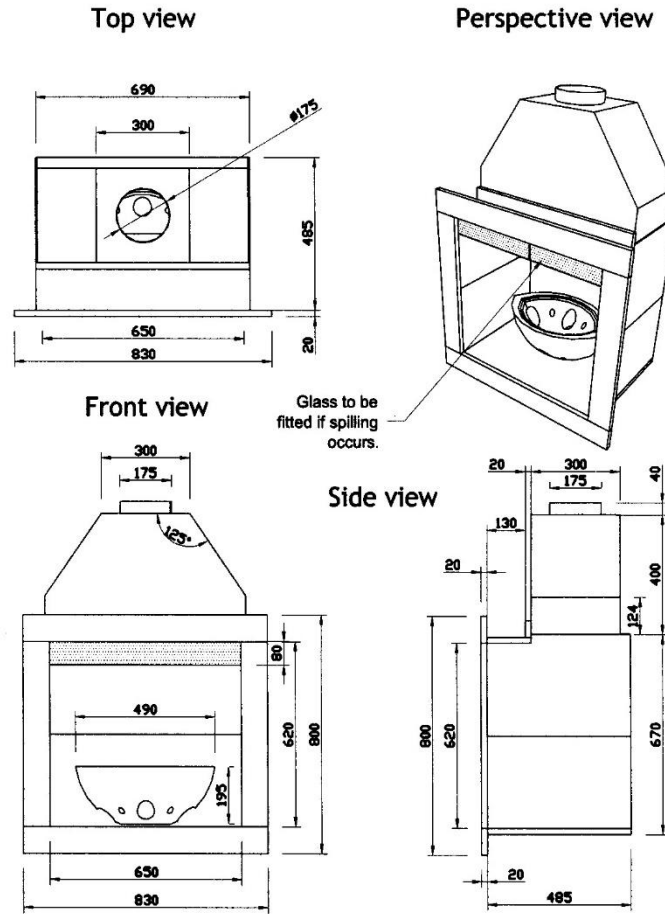

Small Oval Gas Fire Bowl (& Enclosure)

Index # 8 - Rev-25 / 22-Sept-2021

NOTE - Dimensions for stone enclosure

For the builders opening please allow room for adjustments for the gas supply.

CVO reserve the right to amend and improve the specification sheets without prior notice. If in doubt about any aspect of this specification, please call. The specification is not to be used to install the fireplace. Every fire is supplied with an official install booklet. Spirit Fires Limited own the Spirit, CVO and Firevault Trademarks. Copying and distribution of these specifications is not permitted without the permission of Spirit Fires Ltd. All dimensions include a +/-2mm tolerance.

Spirit Fires Ltd, 4 Beaumont Square, Durham Way South, Newton Aycliffe, County Durham, DL5 6XN
Sales: +44 (0)1325-301020 Office: +44 (0) 1325 327 221 Fax: +(0)1325 327 292 Email: sales@cvo.co.uk Web: www.cvo.co.uk

SHOWROOM: CVO Fires can be seen live in our firevault showroom based in the North East, UK.
Visit www.firevault.co.uk or call 01325-301020 for full contact details, location maps and directions.