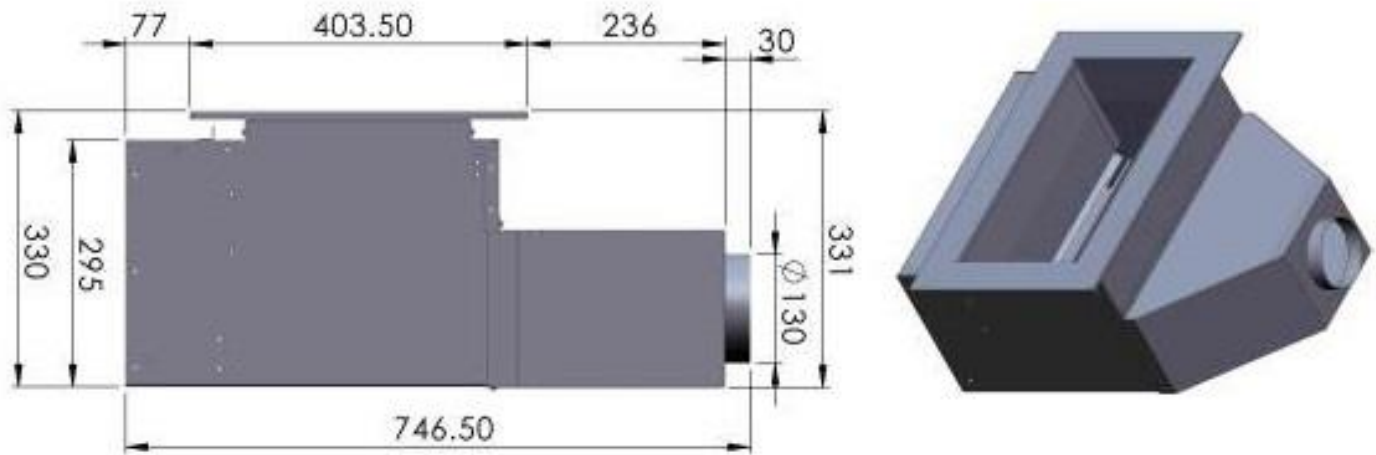

Essence Fire (Fire Ribbon)

Index # 56, Rev-13 / 15-Oct-2019

CVO reserve the right to amend and improve the specification sheets without prior notice. If in doubt about any aspect of this specification, please call. The specification is not to be used to install the fireplace. Every fire is supplied with an official install booklet. Spirit Fires Limited own the Spirit, CVO and Firevault Trademarks. Copying and distribution of these specifications is not permitted without the permission of Spirit Fires Ltd. All dimensions include a +/-2mm tolerance.

Spirit Fires Ltd, 4 Beaumont Square, Durham Way South, Newton Aycliffe, County Durham, DL5 6XN
Sales: +44 (0)1325-301020 Office: +44 (0) 1325 327 221 Fax: +(0)1325 327 292 Email: sales@cvo.co.uk Web: www.cvo.co.uk

SHOWROOM: CVO Fires can be seen live in our firevault showroom based in the North East, UK.
Visit www.firevault.co.uk or call 01325-301020 for full contact details, location maps and directions.