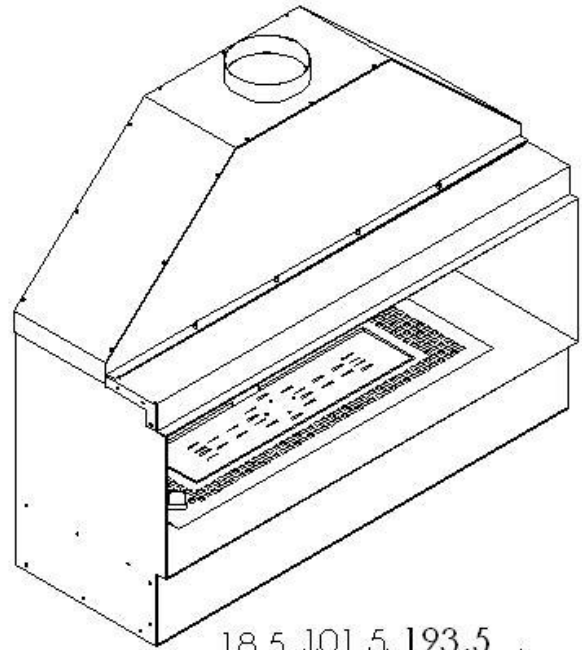

Madini Fireplace

Index # 110, Rev-3 / 24-May-2019

CVO reserve the right to amend and improve the specification sheets without prior notice. If in doubt about any aspect of this specification, please call. The specification is not to be used to install the fireplace. Every fire is supplied with an official install booklet. Spirit Fires Limited own the Spirit, CVO and Firevault Trademarks. Copying and distribution of these specifications is not permitted without the permission of Spirit Fires Ltd. All dimensions include a +/-2mm tolerance.

Spirit Fires Ltd, 4 Beaumont Square, Durham Way South, Newton Aycliffe, County Durham, DL5 6XN
Sales: +44 (0)1325-301020 Office: +44 (0) 1325 327 221 Fax: +(0)1325 327 292 Email: sales@cvo.co.uk Web: www.cvo.co.uk

SHOWROOM: CVO Fires can be seen live in our firevault showroom based in the North East, UK.
Visit www.firevault.co.uk or call 01325-301020 for full contact details, location maps and directions.