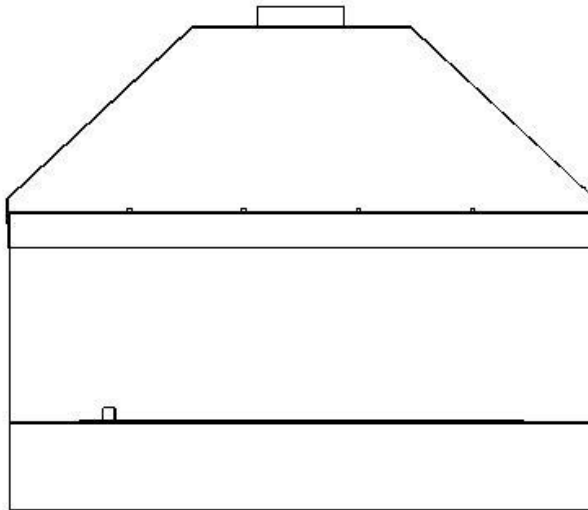

Madini Fireplace

Index # 110, Rev-3 / 24-May-2019

CVO reserve the right to amend and improve the specification sheets without prior notice. If in doubt about any aspect of this specification, please call. The specification is not to be used to install the fireplace. Every fire is supplied with an official install booklet. Spirit Fires Limited own the Spirit, CVO and Firevault Trademarks. Copying and distribution of these specifications is not permitted without the permission of Spirit Fires Ltd. All dimensions include a +/-2mm tolerance.

Spirit Fires Ltd, 4 Beaumont Square, Durham Way South, Newton Aycliffe, County Durham, DL5 6XN
Sales: +44 (0)1325-301020 Office: +44 (0) 1325 327 221 Fax: +(0)1325 327 292 Email: sales@cvo.co.uk Web: www.cvo.co.uk

SHOWROOM: CVO Fires can be seen live in our firevault showroom based in the North East, UK.
Visit www.firevault.co.uk or call 01325-301020 for full contact details, location maps and directions.