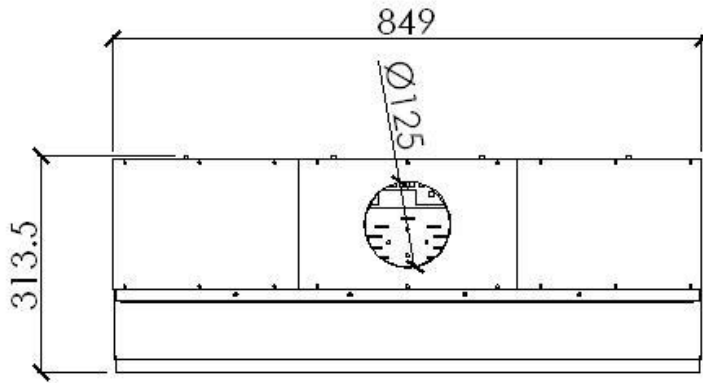

Madini Fireplace

Index # 110, Rev-3 / 24-May-2019

CVO reserve the right to amend and improve the specification sheets without prior notice. If in doubt about any aspect of this specification, please call. The specification is not to be used to install the fireplace. Every fire is supplied with an official install booklet. Spirit Fires Limited own the Spirit, CVO and Firevault Trademarks. Copying and distribution of these specifications is not permitted without the permission of Spirit Fires Ltd. All dimensions include a +/-2mm tolerance.

Spirit Fires Ltd, 4 Beaumont Square, Durham Way South, Newton Aycliffe, County Durham, DL5 6XN
Sales: +44 (0)1325-301020 Office: +44 (0) 1325 327 221 Fax: +(0)1325 327 292 Email: sales@cvo.co.uk Web: www.cvo.co.uk

SHOWROOM: CVO Fires can be seen live in our firevault showroom based in the North East, UK.
Visit www.firevault.co.uk or call 01325-301020 for full contact details, location maps and directions.