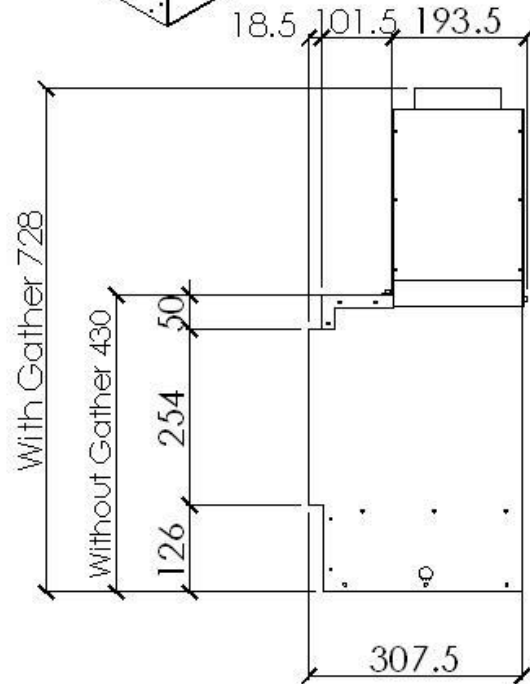

Madini Fireplace

Index # 110, Rev-3 / 24-May-2019

CVO reserve the right to amend and improve the specification sheets without prior notice. If in doubt about any aspect of this specification, please call. The specification is not to be used to install the fireplace. Every fire is supplied with an official install booklet. Spirit Fires Limited own the Spirit, CVO and Firevault Trademarks. Copying and distribution of these specifications is not permitted without the permission of Spirit Fires Ltd. All dimensions include a +/-2mm tolerance.

Spirit Fires Ltd, 4 Beaumont Square, Durham Way South, Newton Aycliffe, County Durham, DL5 6XN
Sales: +44 (0)1325-301020 Office: +44 (0) 1325 327 221 Fax: +(0)1325 327 292 Email: sales@cvo.co.uk Web: www.cvo.co.uk

SHOWROOM: CVO Fires can be seen live in our firevault showroom based in the North East, UK.
Visit www.firevault.co.uk or call 01325-301020 for full contact details, location maps and directions.