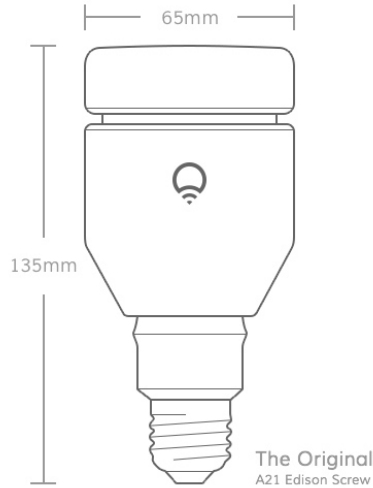

The Original Product Information Sheet

Fitting Type	E26 Edison Screw: US, Canada, Japan, Taiwan, Central America and South America. E27 Edison Screw: South America and Rest of World B22 Bayonet Cap: Europe, India, Australia and New Zealand
Voltage Range	Universal power supply AC 100-240V • 50/60Hz
Lumens	1017 lumens (75W equivalent)
Wattage	17W at full brightness
Product Dimensions [Edison]	Inches: 2.55" W x 5.32" H Millimeters: 65mm W x 135mm H
Product Dimensions [Bayonet]	Inches: 2.55" W x 5.45" H Millimeters: 65mm W x 138.5mm H
Product Weight [Edison]	10.4 ounces (294 grams)
Product Weight [Bayonet]	10.7 ounces (302 grams)
Beam Angle	130 Degrees
Color Temperature	2,500 K - 9,000 K
Dimming	Software dimming
Expected Lifetime	Up to 22.8 years based on 3 hours usage per day.
Material/Finish	Pearl White and Gun Metal Gray
Precautions	Not intended for use in weather exposed areas
Operating System	iOS 8.0+ or Android 4.0+
Warranty	2-year limited hardware warranty
Packaging Dimensions	Inches: 3.58" L x 3.58" W x 5.75" H Millimeters: 91mm L x 91mm W x 146mm H
Wi-Fi Router Requirements	Wi-Fi router must be standard 802.11 b, g or n 2.4Ghz compliant. WPA2 security (highly recommended)
Product Code	E26 Fittings: BUL-11-A21E26-W, BUL-11-A21E26-G E27 Fittings: BUL-11-A21E27-W, BUL-11-A21E27-G B22 Fittings: BUL-11-A21B22-W, BUL-11-A21B22-G