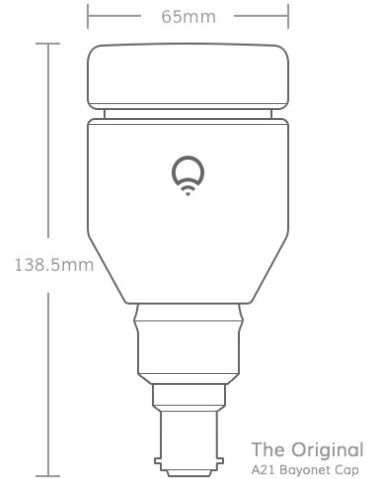

The Original Product Information Sheet

Fitting Type	E26 Edison Screw: US, Canada, Japan, Taiwan, Central America and South America. E27 Edison Screw: South America and Rest of World B22 Bayonet Cap: Europe, India, Australia and New Zealand
Voltage Range	Universal power supply AC 100-240V • 50/60Hz
Lumens	1017 lumens (75W equivalent)
Wattage	17W at full brightness
Product Dimensions [Edison]	Inches: 2.55" W x 5.32" H Millimeters: 65mm W x 135mm H
Product Dimensions [Bayonet]	Inches: 2.55" W x 5.45" H Millimeters: 65mm W x 138.5mm H
Product Weight [Edison]	10.4 ounces (294 grams)
Product Weight [Bayonet]	10.7 ounces (302 grams)
Beam Angle	130 Degrees
Color Temperature	2,500 K - 9,000 K
Dimming	Software dimming
Expected Lifetime	Up to 22.8 years based on 3 hours usage per day.
Material/Finish	Pearl White and Gun Metal Gray
Precautions	Not intended for use in weather exposed areas
Operating System	iOS 8.0+ or Android 4.0+
Warranty	2-year limited hardware warranty
Packaging Dimensions	Inches: 3.58" L x 3.58" W x 5.75" H Millimeters: 91mm L x 91mm W x 146mm H
Wi-Fi Router Requirements	Wi-Fi router must be standard 802.11 b, g or n 2.4Ghz compliant. WPA2 security (highly recommended)
Product Code	E26 Fittings: BUL-11-A21E26-W, BUL-11-A21E26-G E27 Fittings: BUL-11-A21E27-W, BUL-11-A21E27-G B22 Fittings: BUL-11-A21B22-W, BUL-11-A21B22-G