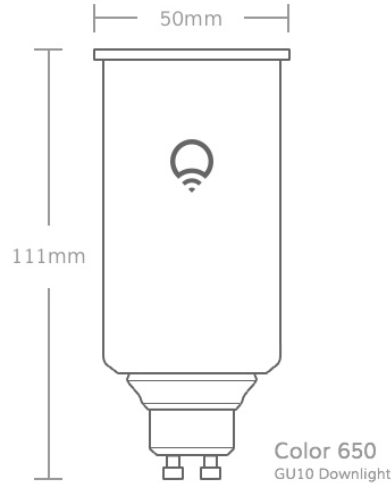

Color 650 Product Information Sheet

Fitting Type	GU10 Downlight
Voltage Range	Universal : 100V to 240V - 50/60Hz
Lumens	650 lumens (50W equivalent)
Wattage	11.5W at full brightness
Product Dimensions	Inches: 1.96" W x 4.37" H Millimeters: 50mm W x 111mm H
Product Weight	7.23 ounces (205gms)
Beam Angle	99 Degrees
Color Temperature	2,700 K - 9,000 K
Dimming	Software dimming
Expected Lifetime	Up to 22.8 years based on 3 hours usage per day.
Material/Finish	Gun Metal Grey
Precautions	Not intended for use in weather exposed areas
Operating System	iOS 8.0+ or Android 4.0+
Warranty	2-year limited hardware warranty
Packaging Dimensions	Inches : 3.58" L x 3.58" W x 5.87" H Millimeters : 91mm L x 91mm W x 149mm H
Wi-Fi Router Requirements	Wi-Fi router must be standard 802.11 b, g or n 2.4Ghz compliant. WPA2 security (highly recommended)
Product Code	BUL-11-GU10-G