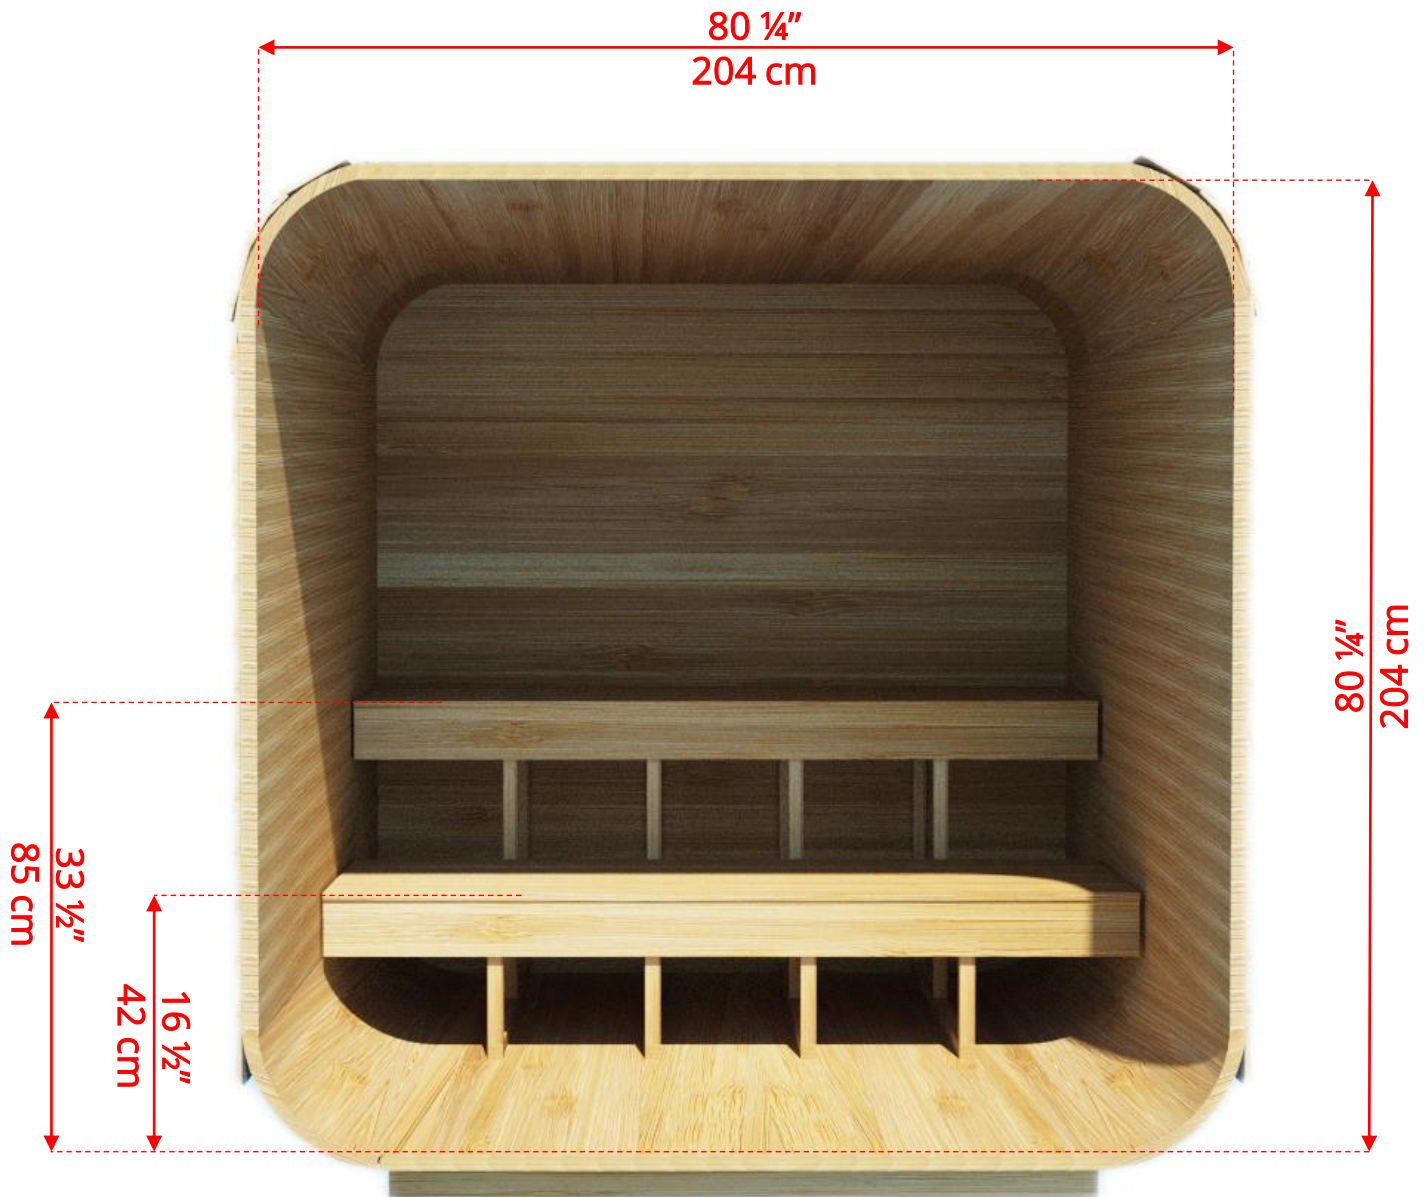

CTC22LU CT Luna Sauna

Manufactured by:

tel: 888-923-9813 | info@leisurecraft.com | web: www.leisurecraft.com

CTC22LU CT Luna Sauna

Manufactured by:

tel: 888-923-9813 | info@leisurecraft.com | web: www.leisurecraft.com