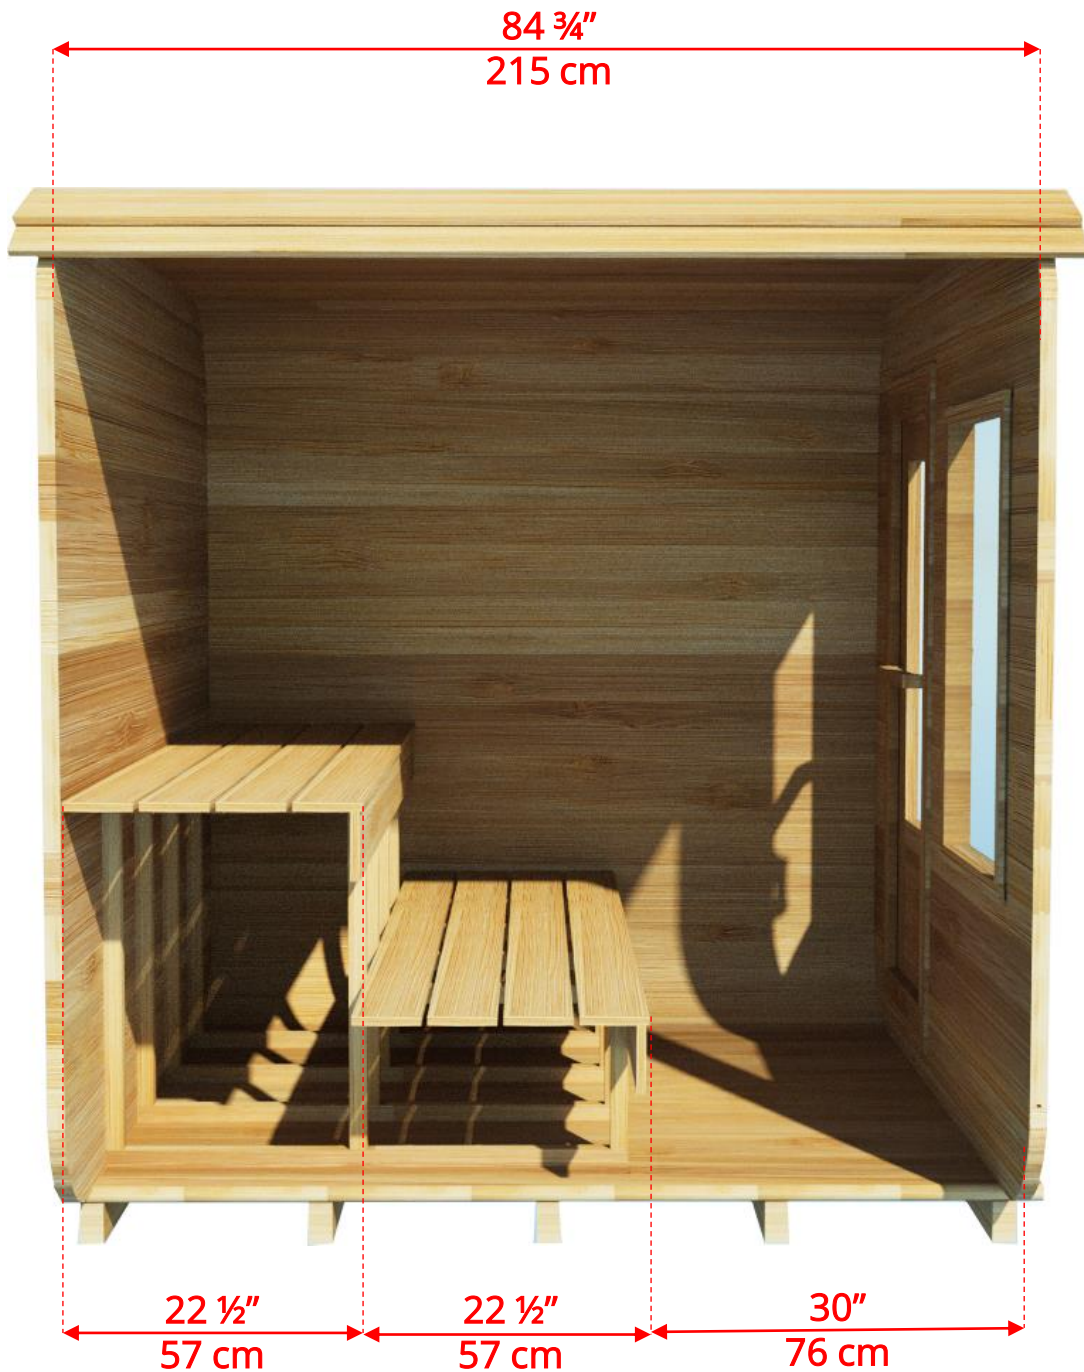

CTC22LU CT Luna Sauna

Manufactured by:

tel: 888-923-9813 | info@leisurecraft.com | web: www.leisurecraft.com

CTC22LU CT Luna Sauna

Manufactured by:

tel: 888-923-9813 | info@leisurecraft.com | web: www.leisurecraft.com