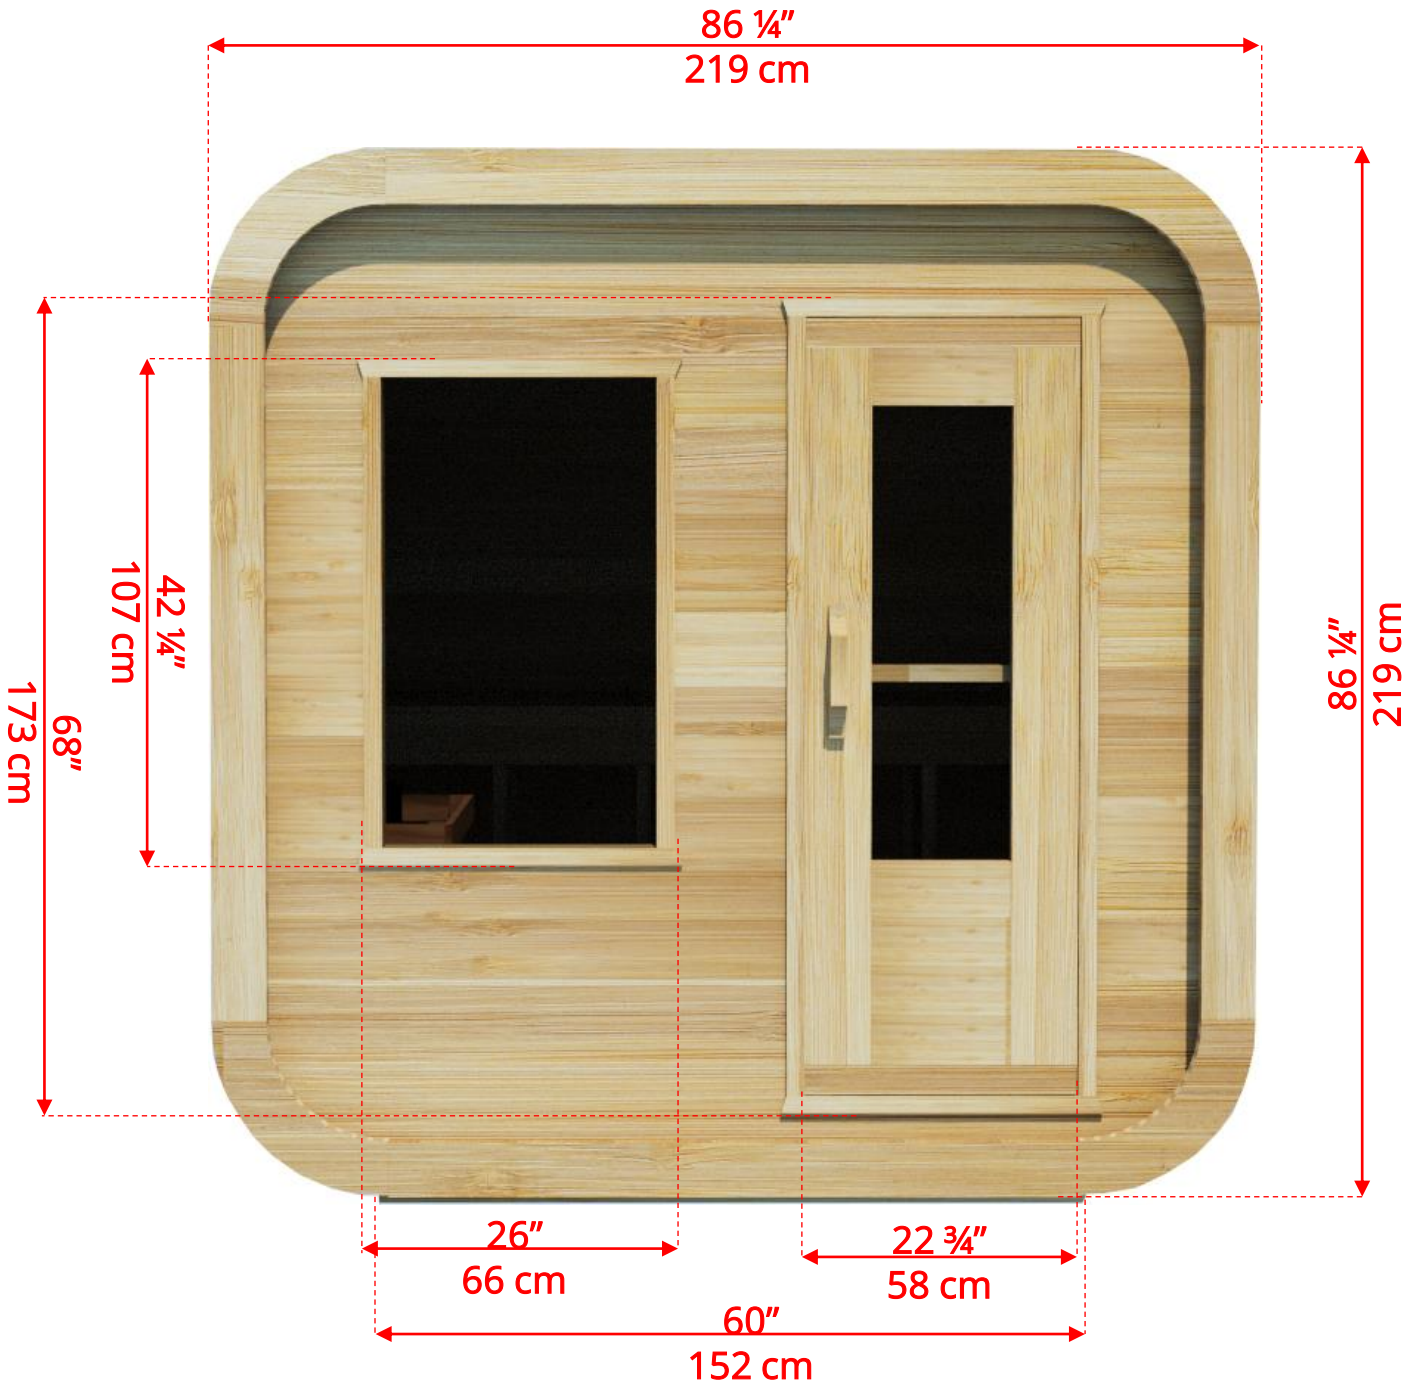

CTC22LU CT Luna Sauna

Manufactured by:

tel: 888-923-9813 | info@leisurecraft.com | web: www.leisurecraft.com

CTC22LU CT Luna Sauna

Manufactured by:

tel: 888-923-9813 | info@leisurecraft.com | web: www.leisurecraft.com