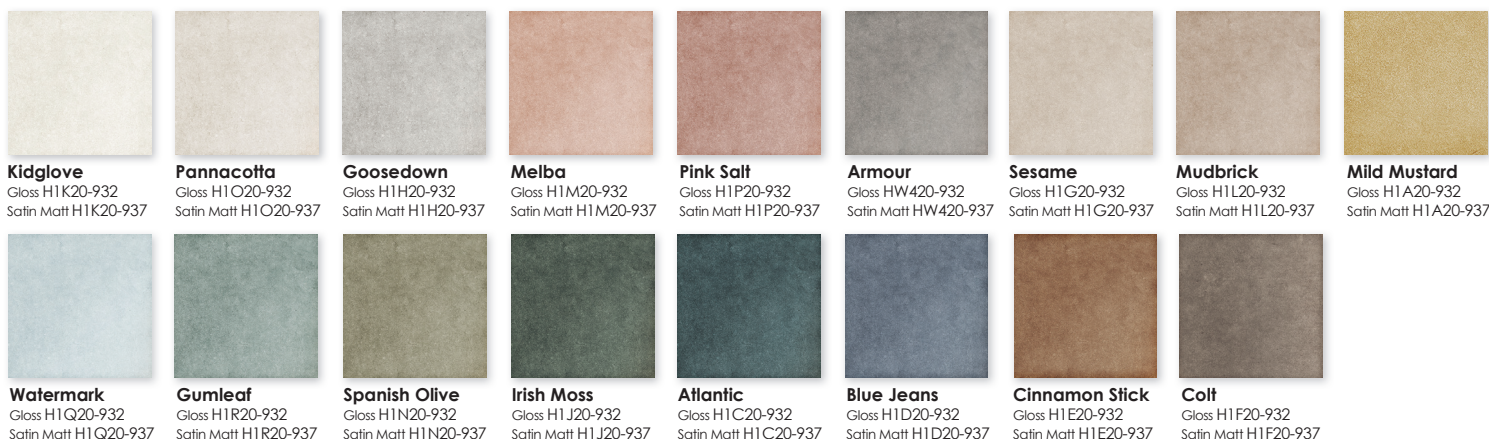

TETRA ODYSSEY

Rustic concrete wall tile blend

Southern Cross
C E R A M I C S
WWW.SOUTHERNCROSSCERAMICS.COM

Perfectly balanced and detailed, Tetra Odyssey is a blend of one single colour and four patterned designs.

Goosedown
(Satin Matt) H1H20-937

SCAN ME

For more information and to view the full range,
scan or go to: southerncrossceramics.com

Tetra Odyssey product facts:

- Suitable for kitchen, bathroom and living area walls.
- Indoors only.
- Does not require sealing.
- Rustic undulating surface and edges.
- 17 colours available in both gloss and satin matt finishes.
- 70 : 30 blend of single colour and patterned designs.
- Colour variation – V4 (substantial variation).
- Product faces – 64.
- Size – 13 x 13cm.
- 60 tiles per box / 1.014m² per box.
- Australian made and designed.

Available Colours:

Odyssey Melba (Satin Matt) H1M20-937

Photographs or illustrations should be used as a guide only. To ensure accurate selection, please order a tile sample from your local tile store.

Spanish Olive
(Gloss) H1N20-932