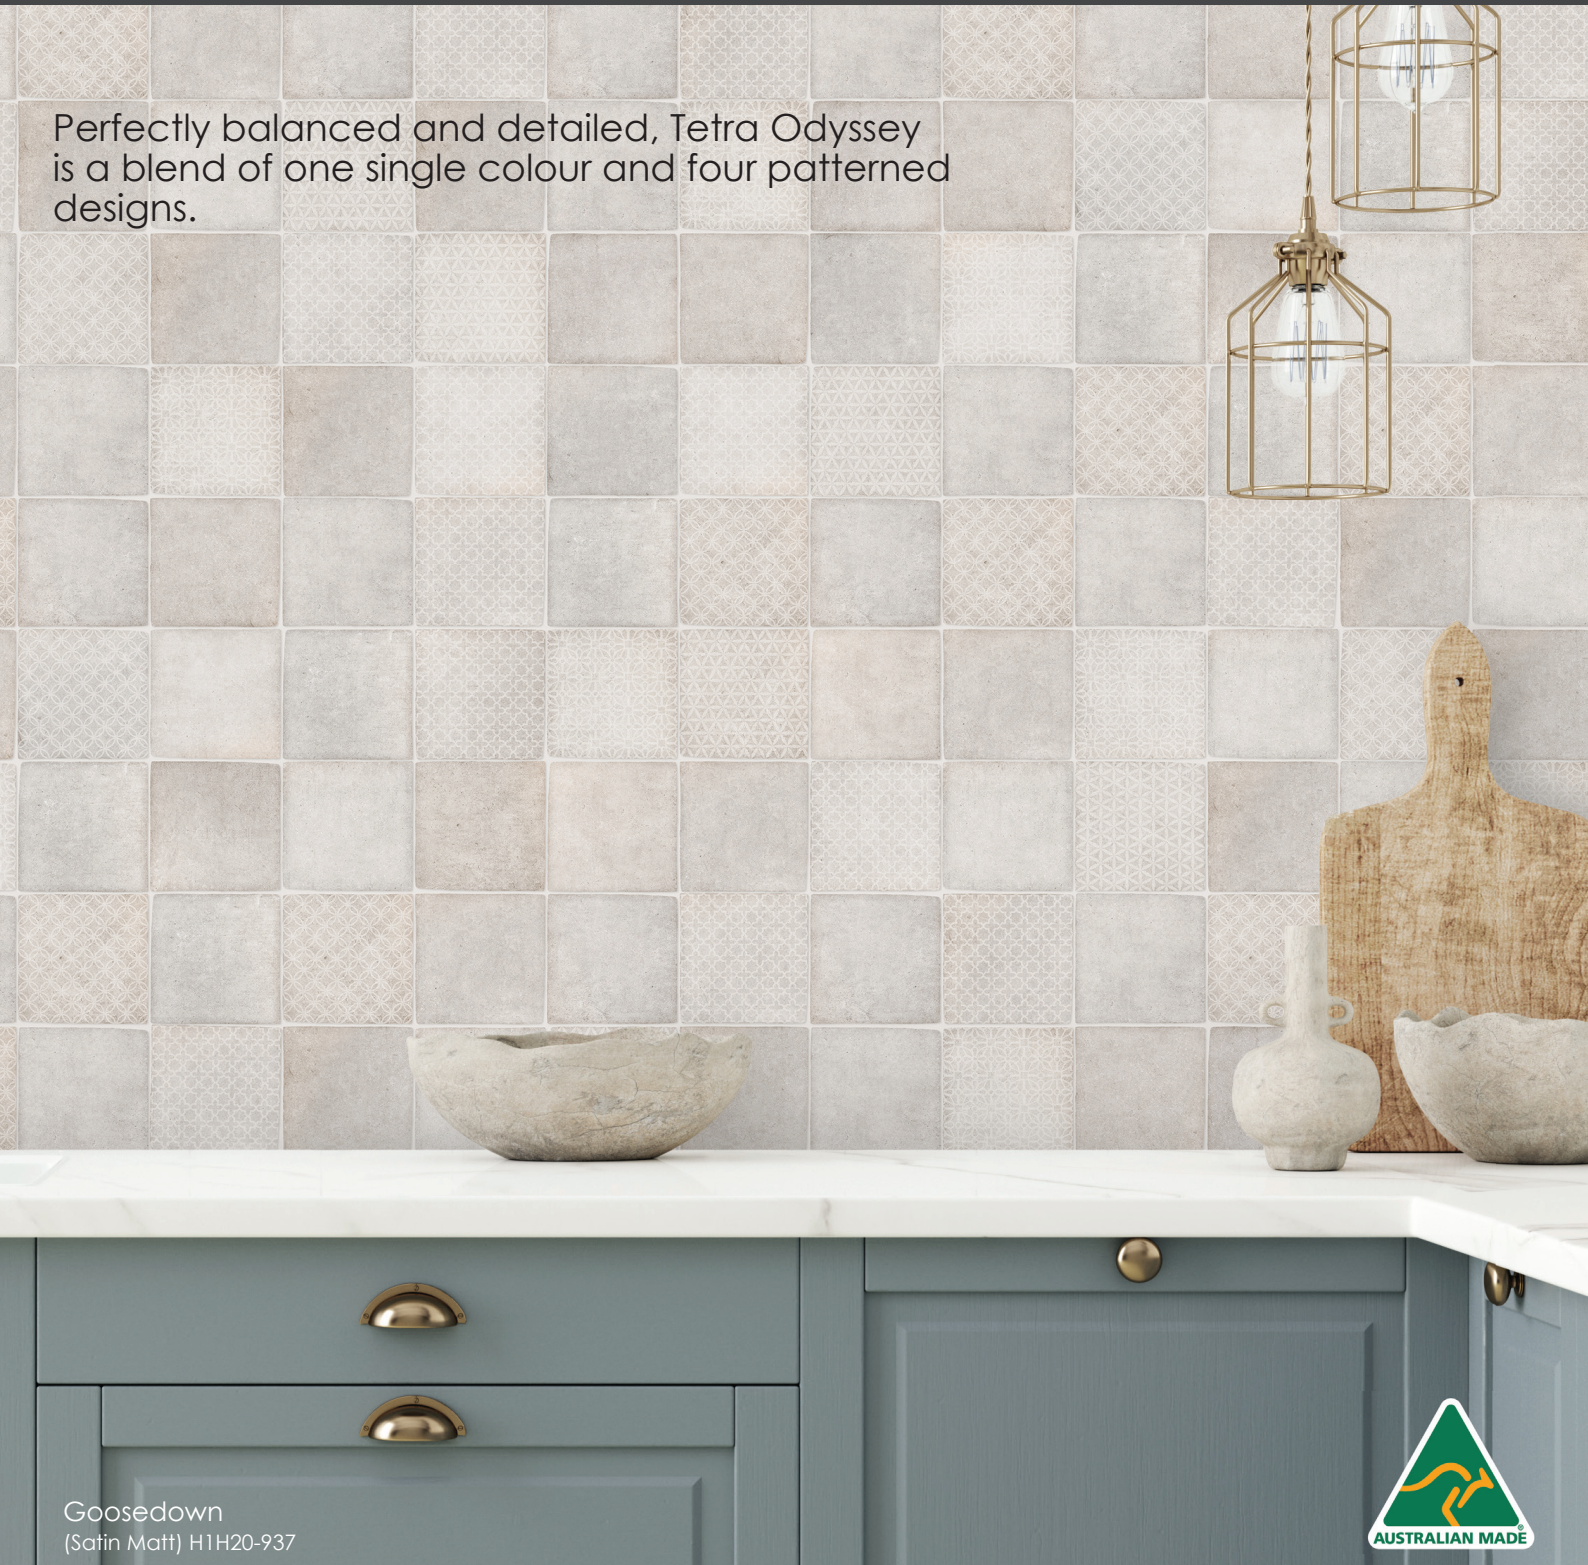

TETRA ODYSSEY

Rustic concrete wall tile blend

Southern Cross
C E R A M I C S
WWW.SOUTHERNCROSSCERAMICS.COM

Perfectly balanced and detailed, Tetra Odyssey is a blend of one single colour and four patterned designs.

Goosedown
(Satin Matt) H1H20-937

SCAN ME

For more information and to view the full range,
scan or go to: southerncrossceramics.com

Tetra Odyssey product facts:

- Suitable for kitchen, bathroom and living area walls.
- Indoors only.
- Does not require sealing.
- Rustic undulating surface and edges.
- 17 colours available in both gloss and satin matt finishes.
- 70 : 30 blend of single colour and patterned designs.
- Colour variation – V4 (substantial variation).
- Product faces – 64.
- Size – 13 x 13cm.
- 60 tiles per box / 1.014m² per box.
- Australian made and designed.

Available Colours:

Odyssey Melba (Satin Matt) H1M20-937

Photographs or illustrations should be used as a guide only. To ensure accurate selection, please order a tile sample from your local tile store.

Spanish Olive
(Gloss) H1N20-932