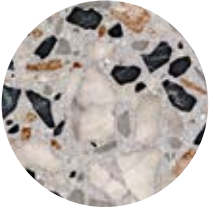

Terrina

terrazzo look scored wall tiles

Southern Cross
C E R A M I C S

WWW.SOUTHERNCROSSCERAMICS.COM

12 COLOURS
2 FINISHES
4 FORMATS

96
COMBINATIONS

Brick Olive Dream
(Satin Matt) HBM4L-117

SCAN ME

For more information and to view the full range,
scan or go to: southerncrossceramics.com

AVAILABLE COLOURS:

BISCOTTI BEIGE

STRAWBERRY SWIRL

CAPUCCINO CLOUD

MOORLAND MIST

SILVER LINING

GREEK WEDDING

AQUARIUS

OLIVE DREAM

BLUE HEAVEN

COSMIC GREY

SQUIRRELS DEN

EBONY ESPRESSO

TERRINA PRODUCT FACTS:

- Suitable for all indoor walls
- No sealing required
- 4 formats - Fingers, Bricks, Subway & Large Square
- 12 colours available in satin matt and gloss finish