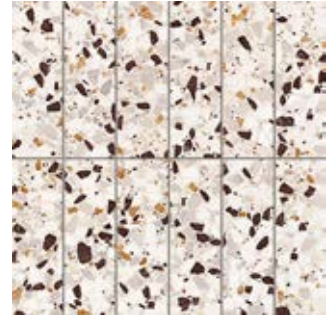

BRICK FORMAT
(150 x 50mm)