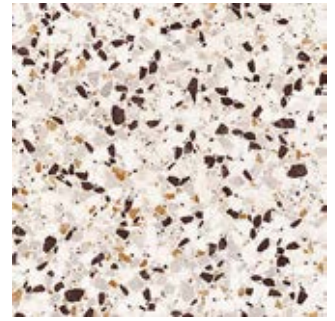

Terrina

terrazzo look scored wall tiles

Southern Cross
C E R A M I C S

WWW.SOUTHERNCROSSCERAMICS.COM

12 COLOURS
2 FINISHES
4 FORMATS

96
COMBINATIONS

Brick Olive Dream
(Satin Matt) HBM4L-117

SCAN ME

For more information and to view the full range,
scan or go to: southerncrossceramics.com

AVAILABLE COLOURS:

BISCOTTI BEIGE

STRAWBERRY SWIRL

CAPUCCINO CLOUD

MOORLAND MIST

SILVER LINING

GREEK WEDDING

AQUARIUS

OLIVE DREAM

BLUE HEAVEN

COSMIC GREY

SQUIRRELS DEN

EBONY ESPRESSO

TERRINA PRODUCT FACTS:

- Suitable for all indoor walls
- No sealing required
- 4 formats - Fingers, Bricks, Subway & Large Square
- 12 colours available in satin matt and gloss finish

AVAILABLE FORMATS:

FINGERS FORMAT
(150 x 25mm)

BRICK FORMAT
(150 x 50mm)

SUBWAY FORMAT
(300 x 75mm)

LARGE SQUARE FORMAT
(300 x 300 tile)

* Score dimensions denoted in brackets

- Colour variation - V3 (moderate variation)
- Product faces - 6
- Size - 300mm x 300mm (rectified)
- 9 tiles per box / 0.81m² per box
- Easy and economical to install
- Australian designed and made