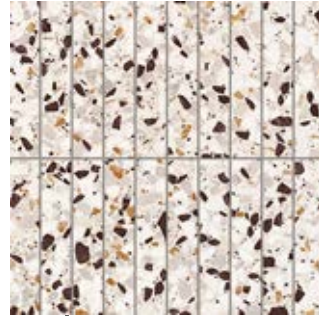

Terrina

terrazzo look scored wall tiles

Southern Cross
C E R A M I C S

WWW.SOUTHERNCROSSCERAMICS.COM

12 COLOURS
2 FINISHES
4 FORMATS

96
COMBINATIONS

Brick Olive Dream
(Satin Matt) HBM4L-117

SCAN ME

For more information and to view the full range,
scan or go to: southerncrossceramics.com

AVAILABLE COLOURS:

BISCOTTI BEIGE

STRAWBERRY SWIRL

CAPUCCINO CLOUD

MOORLAND MIST

SILVER LINING

GREEK WEDDING

AQUARIUS

OLIVE DREAM

BLUE HEAVEN

COSMIC GREY

SQUIRRELS DEN

EBONY ESPRESSO

TERRINA PRODUCT FACTS:

- Suitable for all indoor walls
- No sealing required
- 4 formats - Fingers, Bricks, Subway & Large Square
- 12 colours available in satin matt and gloss finish

AVAILABLE FORMATS:

FINGERS FORMAT
(150 x 25mm)

BRICK FORMAT
(150 x 50mm)

SUBWAY FORMAT
(300 x 75mm)

LARGE SQUARE FORMAT
(300 x 300 tile)

* Score dimensions denoted in brackets

- Colour variation - V3 (moderate variation)
- Product faces - 6
- Size - 300mm x 300mm (rectified)
- 9 tiles per box / 0.81m² per box
- Easy and economical to install
- Australian designed and made