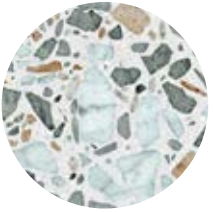

Terrina

terrazzo look scored wall tiles

Southern Cross
C E R A M I C S

WWW.SOUTHERNCROSSCERAMICS.COM

12 COLOURS
2 FINISHES
4 FORMATS

96
COMBINATIONS

Brick Olive Dream
(Satin Matt) HBM4L-117

SCAN ME

For more information and to view the full range,
scan or go to: southerncrossceramics.com

AVAILABLE COLOURS:

BISCOTTI BEIGE

STRAWBERRY SWIRL

CAPUCCINO CLOUD

MOORLAND MIST

SILVER LINING

GREEK WEDDING

AQUARIUS

OLIVE DREAM

BLUE HEAVEN

COSMIC GREY

SQUIRRELS DEN

EBONY ESPRESSO

TERRINA PRODUCT FACTS:

- Suitable for all indoor walls
- No sealing required
- 4 formats - Fingers, Bricks, Subway & Large Square
- 12 colours available in satin matt and gloss finish