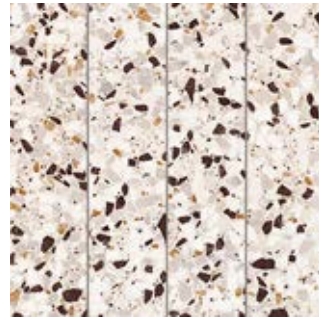

SUBWAY FORMAT
(300 x 75mm)