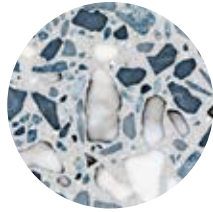

Terrina

terrazzo look scored wall tiles

Southern Cross
C E R A M I C S

WWW.SOUTHERNCROSSCERAMICS.COM

12 COLOURS
2 FINISHES
4 FORMATS

96
COMBINATIONS

Brick Olive Dream
(Satin Matt) HBM4L-117

SCAN ME

For more information and to view the full range,
scan or go to: southerncrossceramics.com

AVAILABLE COLOURS:

BISCOTTI BEIGE

STRAWBERRY SWIRL

CAPUCCINO CLOUD

MOORLAND MIST

SILVER LINING

GREEK WEDDING

AQUARIUS

OLIVE DREAM

BLUE HEAVEN

COSMIC GREY

SQUIRRELS DEN

EBONY ESPRESSO

TERRINA PRODUCT FACTS:

- Suitable for all indoor walls
- No sealing required
- 4 formats - Fingers, Bricks, Subway & Large Square
- 12 colours available in satin matt and gloss finish