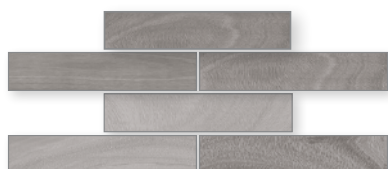

choose your colour or colour mix:

there are many laying options...

Brick