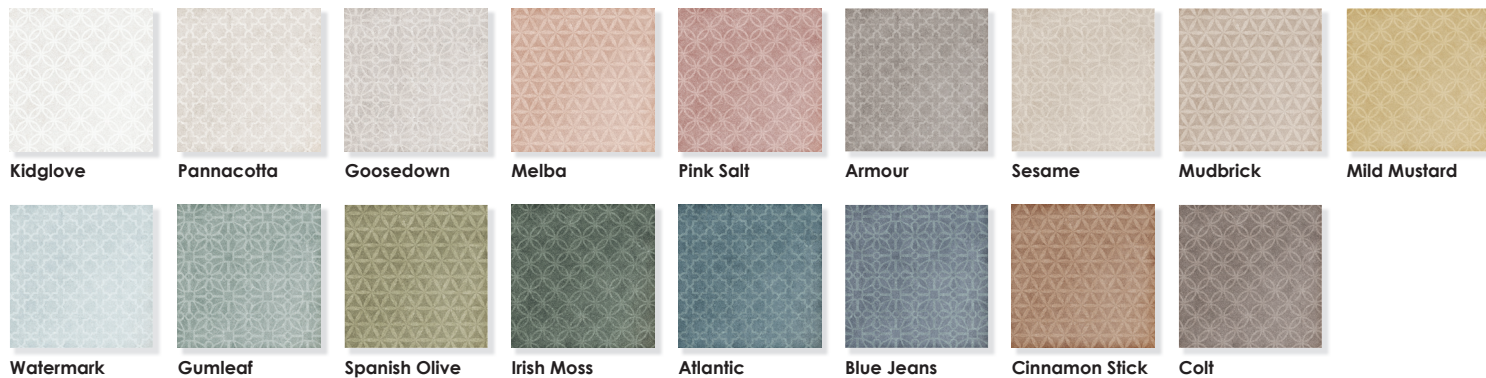

Silhouette

Patterned concrete look wall tiles

Southern Cross
C E R A M I C S

WWW.SOUTHERNCROSSCERAMICS.COM

Create a work of art on your walls with a choice of four micro pattern designs.

Fettle Gumleaf
(Satin Matt) H1R14-937

For more information and to view the full range,
scan or go to: southerncrossceramics.com

SCAN ME

Silhouette Product Facts:

- Suitable for kitchen, bathroom and living area walls.
- Indoors only.
- Does not require sealing.
- Rustic undulating surface and edges.
- 17 colours available in both gloss and satin matt finishes.
- 4 patterned designs - Fettle, Ringlet, Incise, Gyre.
- Colour variation – V3 (moderate variation).
- Product faces – 16.
- Size – 13 x 13cm.
- 60 tiles per box / 1.014m² per box.
- Australian made and designed.

Available Designs:

Fettle

Ringlet

Incise

Gyre

Photographs or illustrations should be used as a guide only. To ensure accurate selection, please order a tile sample from your local tile store.

Available Colours: