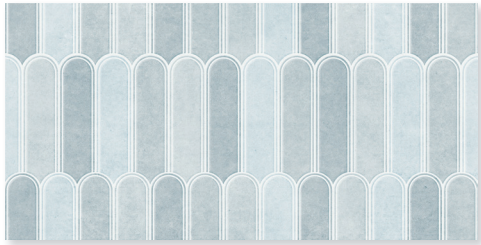

folio

FEATURE WALL TILES

Southern Cross
C E R A M I C S

WWW.SOUTHERNCROSSCERAMICS.COM

Flyaway
Powderpuff (H5A2A-203)

For more information and to view the full range,
scan or go to: southerncrossceramics.com

Available Designs

ALESSIA

CENTURY

EVANDER

FLYAWAY

FONTANA

HEXOLOGY

MARLO

POLKA

SHANELLE

STADIUM

YOUNG BIRCH

Photographs or illustrations should be used as a guide only. To ensure accurate selection, please order a tile sample from your local tile store.

A designers dream

From art deco, wallpaper to geometric designs, the Folio range is adaptable across many interior styles and can be stacked horizontally or vertically, in single lines or used as a full wall covering.

Folio Product Facts:

- Suitable for kitchen, bathroom and living area walls.
- Indoors only.
- Does not require sealing.
- Eleven designs with seven unique colour schemes.
- Textured surface with a satin finish.
- Colour variation - V3 (moderate variation).
- Product faces - 3.
- Size - 600 x 300mm.
- 6 tiles per box / 1.08m² per box.
- Australian made and designed.