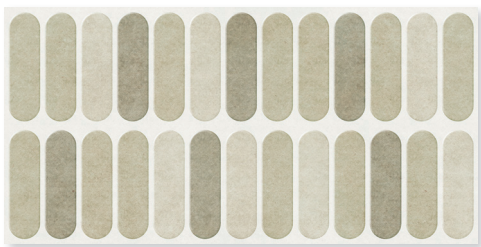

folio

FEATURE WALL TILES

Southern Cross
C E R A M I C S

WWW.SOUTHERNCROSSCERAMICS.COM

Flyaway
Powderpuff (H5A2A-203)

For more information and to view the full range,
scan or go to: southerncrossceramics.com

Available Designs

ALESSIA

CENTURY

EVANDER

FLYAWAY

FONTANA

HEXOLOGY

MARLO

POLKA

SHANELLE

STADIUM

YOUNG BIRCH

Photographs or illustrations should be used as a guide only. To ensure accurate selection, please order a tile sample from your local tile store.

A designers dream

From art deco, wallpaper to geometric designs, the Folio range is adaptable across many interior styles and can be stacked horizontally or vertically, in single lines or used as a full wall covering.

Folio Product Facts:

- Suitable for kitchen, bathroom and living area walls.
- Indoors only.
- Does not require sealing.
- Eleven designs with seven unique colour schemes.
- Textured surface with a satin finish.
- Colour variation - V3 (moderate variation).
- Product faces - 3.
- Size - 600 x 300mm.
- 6 tiles per box / 1.08m² per box.
- Australian made and designed.