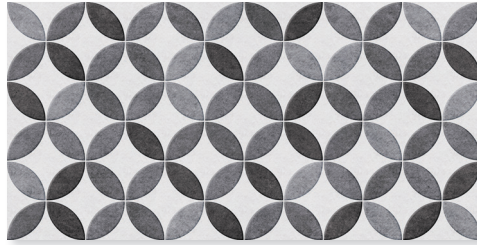

Available Designs

CENTURY

Photographs or illustrations should be used as a guide only. To ensure accurate selection, please order a tile sample from your local tile store.

A designers dream

From art deco, wallpaper to geometric designs, the Folio range is adaptable across many interior styles and can be stacked horizontally or vertically, in single lines or used as a full wall covering.

Folio Product Facts:

- Suitable for kitchen, bathroom and living area walls.
- Indoors only.
- Does not require sealing.
- Eleven designs with seven unique colour schemes.
- Textured surface with a satin finish.
- Colour variation - V3 (moderate variation).
- Product faces - 3.
- Size - 600 x 300mm.
- 6 tiles per box / 1.08m² per box.
- Australian made and designed.