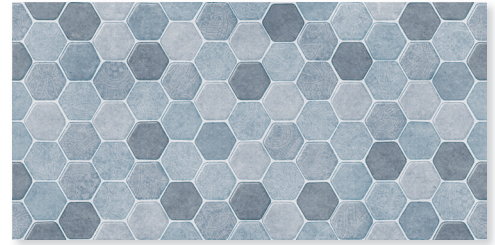

folio

FEATURE WALL TILES

Southern Cross
C E R A M I C S

WWW.SOUTHERNCROSSCERAMICS.COM

Flyaway
Powderpuff (H5A2A-203)

For more information and to view the full range,
scan or go to: southerncrossceramics.com

Available Designs

ALESSIA

CENTURY

EVANDER

FLYAWAY

FONTANA

HEXOLOGY

MARLO

POLKA

SHANELLE

STADIUM

YOUNG BIRCH

Photographs or illustrations should be used as a guide only. To ensure accurate selection, please order a tile sample from your local tile store.

A designers dream

From art deco, wallpaper to geometric designs, the Folio range is adaptable across many interior styles and can be stacked horizontally or vertically, in single lines or used as a full wall covering.

Folio Product Facts:

- Suitable for kitchen, bathroom and living area walls.
- Indoors only.
- Does not require sealing.
- Eleven designs with seven unique colour schemes.
- Textured surface with a satin finish.
- Colour variation - V3 (moderate variation).
- Product faces - 3.
- Size - 600 x 300mm.
- 6 tiles per box / 1.08m² per box.
- Australian made and designed.