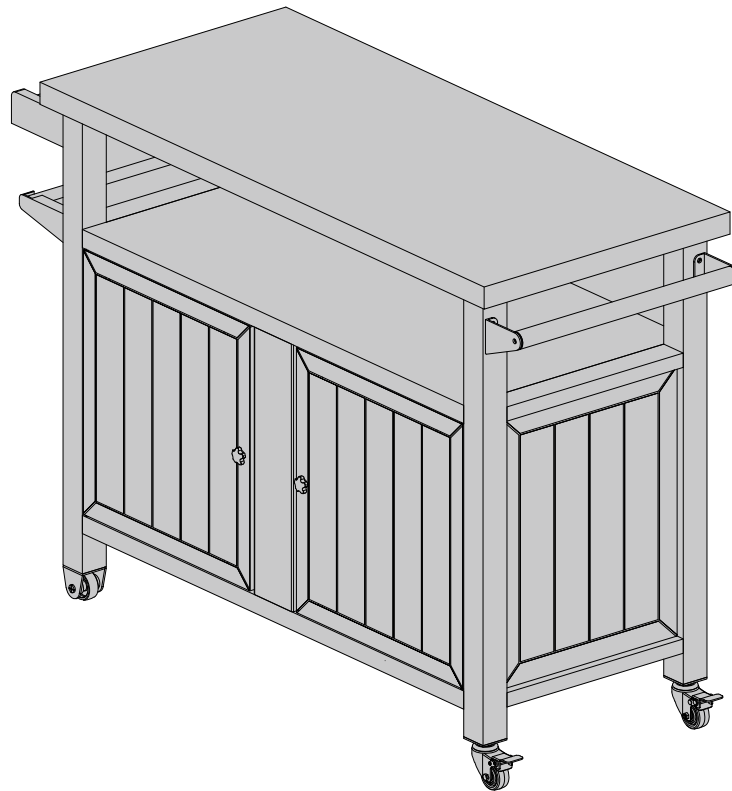

ASSEMBLY MANUAL

MODEL#: LNCF0539A

68 Kg
150 Lb

5 Kg
12 Lb

45 Kg
100 Lb

Missing part? Damaged?
Contact us via email at
service@domioutdoorliving.com

BEFORE STARTING ASSEMBLY

- ① Some parts have metal edges. Please be careful when handling components. Always wear work gloves.
- ② Please check all parts and components to ensure that there are no damages or missing items BEFORE starting the construction of the product.
- ③ Please do not fully tighten the bolts prior to complete assembly.
- ④ Retain for future reference. Read carefully. For domestic use.