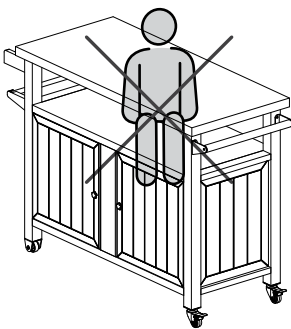

ASSEMBLY MANUAL

MODEL#: LNCF0539A

68 Kg
150 Lb

5 Kg
12 Lb

45 Kg
100 Lb

Missing part? Damaged?
Contact us via email at
service@domioutdoorliving.com

BEFORE STARTING ASSEMBLY

- ① Some parts have metal edges. Please be careful when handling components. Always wear work gloves.
- ② Please check all parts and components to ensure that there are no damages or missing items BEFORE starting the construction of the product.
- ③ Please do not fully tighten the bolts prior to complete assembly.
- ④ Retain for future reference. Read carefully. For domestic use.