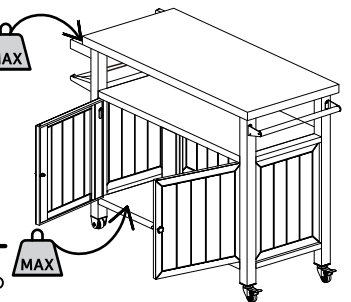

ASSEMBLY MANUAL

MODEL#: LNCF0539A

68 Kg
150 Lb

5 Kg
12 Lb

45 Kg
100 Lb

Missing part? Damaged?
Contact us via email at
service@domioutdoorliving.com

BEFORE STARTING ASSEMBLY

- ① Some parts have metal edges. Please be careful when handling components. Always wear work gloves.
- ② Please check all parts and components to ensure that there are no damages or missing items BEFORE starting the construction of the product.
- ③ Please do not fully tighten the bolts prior to complete assembly.
- ④ Retain for future reference. Read carefully. For domestic use.