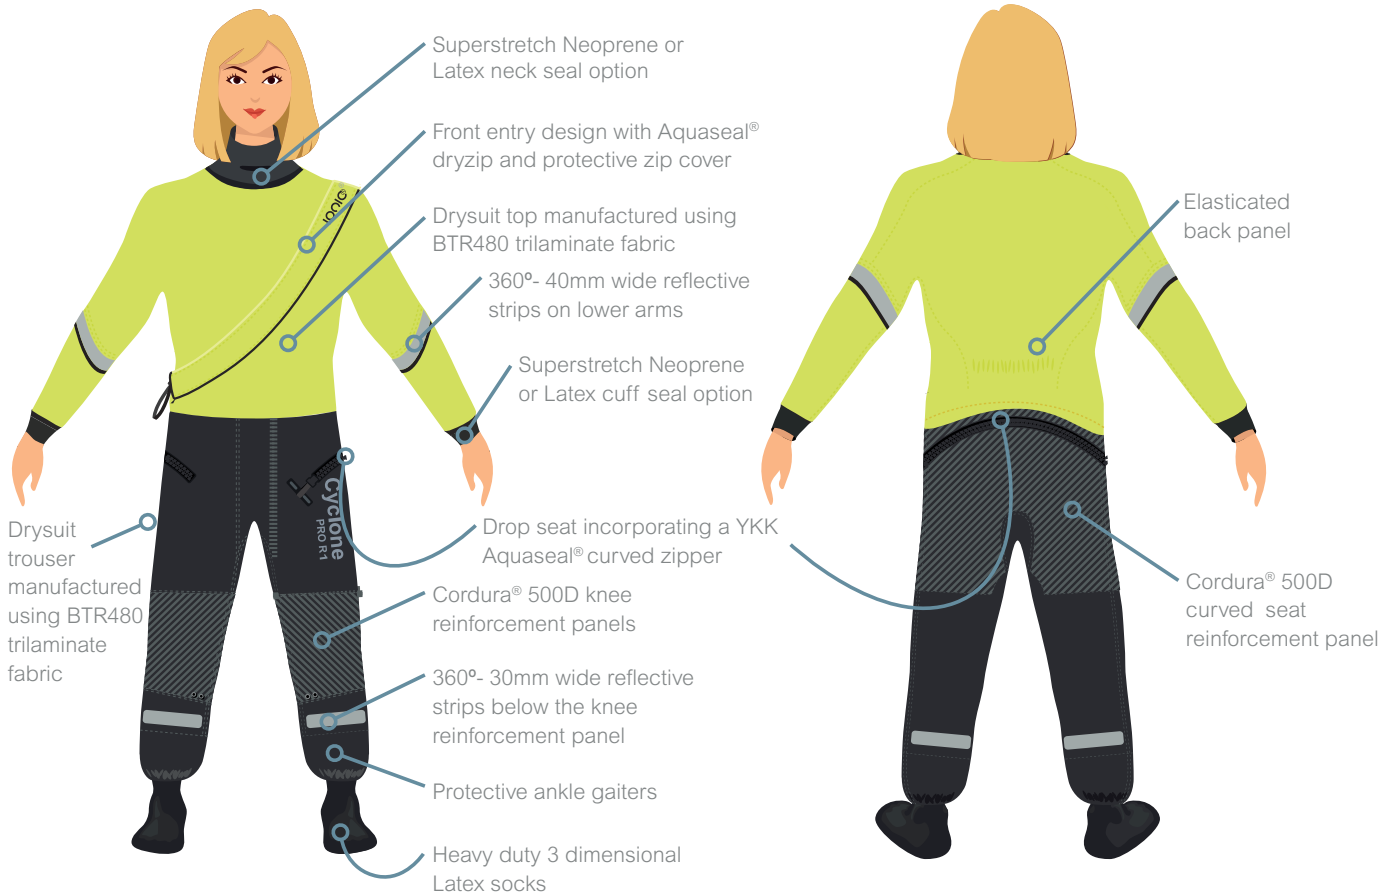

Cyclone PRO R1 Ladies Drysuit

Sizing Chart

Sizes		UK 6	UK 8	UK 10	UK 12	UK 14	UK 16	UK 18	UK 20	UK 22
	UOM	XX-Small	X-Small	Small	Medium	Medium Large	Large	X-Large	2X-Large	3X-Large
Height	ft./in.	5'0" - 5'2"	5'2" - 5'4"	5'4" - 5'6"	5'5" - 5'7"	5'6" - 5'8"	5'7" - 5'9"	5'8" - 5'10"	5'9" - 5'11"	5'9" - 6'0"
	cm.	153 - 158	157 - 162	161 - 166	165 - 170	169 - 174	170 - 175	173 - 179	175 - 180	175 - 183
Weight	lbs.	106 - 116	115 - 125	123 - 135	130 - 141	139 - 150	146 - 157	154 - 165	161 - 174	170 - 183
	kg.	48 - 53	52 - 57	56 - 61	59 - 64	63 - 68	66 - 71	70 - 75	73 - 79	77 - 83
Chest	in.	28 - 31	30 - 33	32 - 35	34 - 37	36 - 39	38 - 41	40 - 43	42 - 46	44 - 49
	cm.	71 - 79	76 - 84	81 - 89	86 - 94	91 - 99	96 - 104	101 - 109	107 - 114	112 - 124
Waist	in.	20 - 24	22 - 26	24 - 28	26 - 30	28 - 34	30 - 36	32 - 38	34 - 40	36 - 42
	cm.	51 - 61	56 - 66	61 - 71	66 - 76	71 - 86	76 - 92	81 - 96	86 - 102	91 - 107
Hips	in.	30 - 33	32 - 35	34 - 37	36 - 39	38 - 41	40 - 43	42 - 45	44 - 47	46 - 50
	cm.	76 - 84	81 - 89	86 - 94	92 - 99	96 - 104	102 - 109	106 - 114	112 - 120	117 - 127
Inseam	in.	24 - 26	25 - 27	26 - 28	27 - 29	28 - 30	29 - 31	30 - 32	30 - 32	31 - 33
	cm.	61 - 66	65 - 70	67 - 72	69 - 74	71 - 76	73 - 79	76 - 81	76 - 81	79 - 84