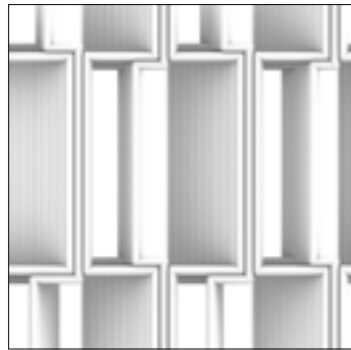

Gradient .

Screens, Window coverings, Wall panels, Furniture panels, Outdoor canopies

The Gradient system plays with light & privacy through adaptive patterns that gradually open and close. Every cell in this product has a louver that can be positioned at an exact angle. This allows you to create bespoke graphic and brand designs, precise sun shading, and play with privacy. Use it as hanging screens to provide tailored shade in front of windows, or self-standing room divider. Scalable to every area size and available in your color of choice.

Product line

Nazka

[+ www.aectual.com/systems/gradient-curve](https://www.aectual.com/systems/gradient-curve)

+ Window covering
Gradient . Curve system