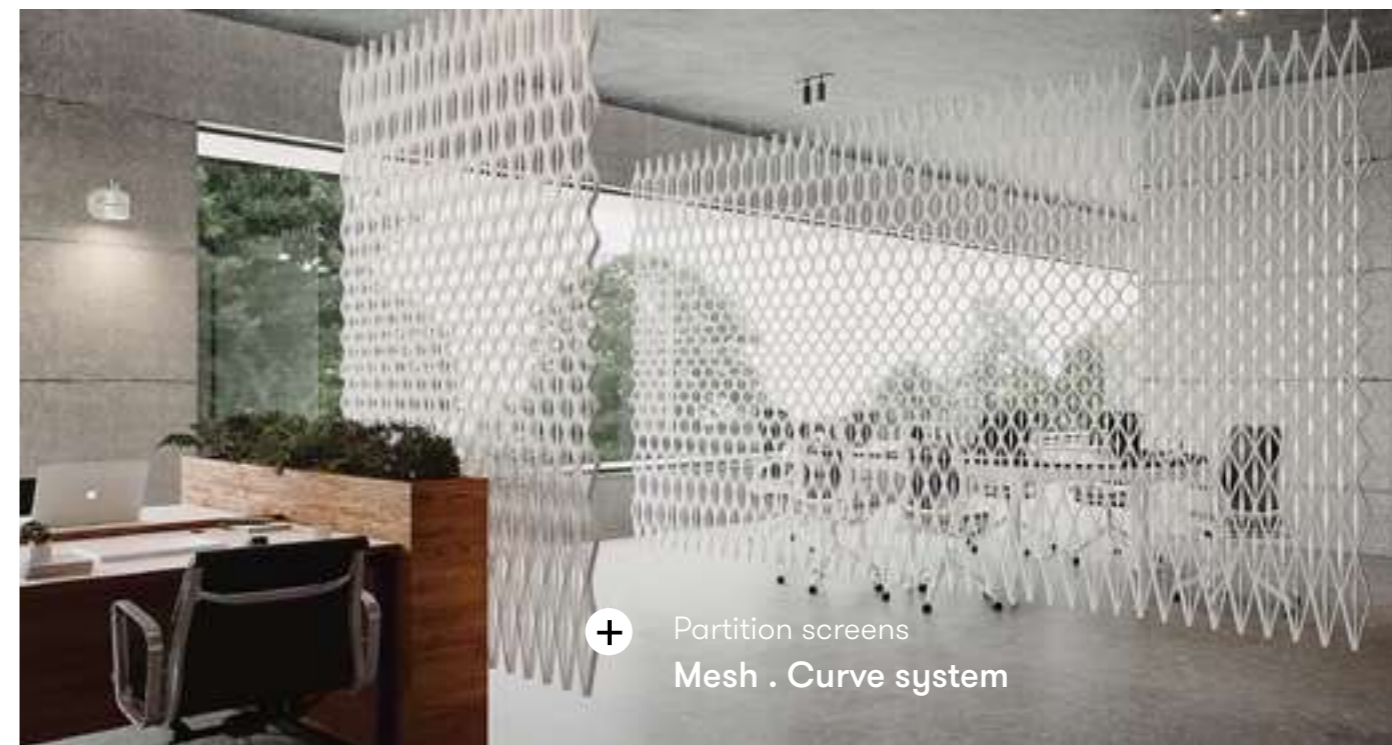

+ Partition screen
Mesh . Curve
#023

+ Partition screens
Mesh . Curve system

+ Table Screen
Mesh . Brick
#415

Crochet .

Partition screens, Wall panels

The notion of 'architectural intimacy' inspired the design of the Crochet . system . The 3D printing technique is applied in such a way that an almost crocheted effect appears, creating a tactile and flexible structural fabric. The system brings a high level of privacy and is perfect for creating intimate settings in a larger space or enhancing atmosphere as unique wall paneling.