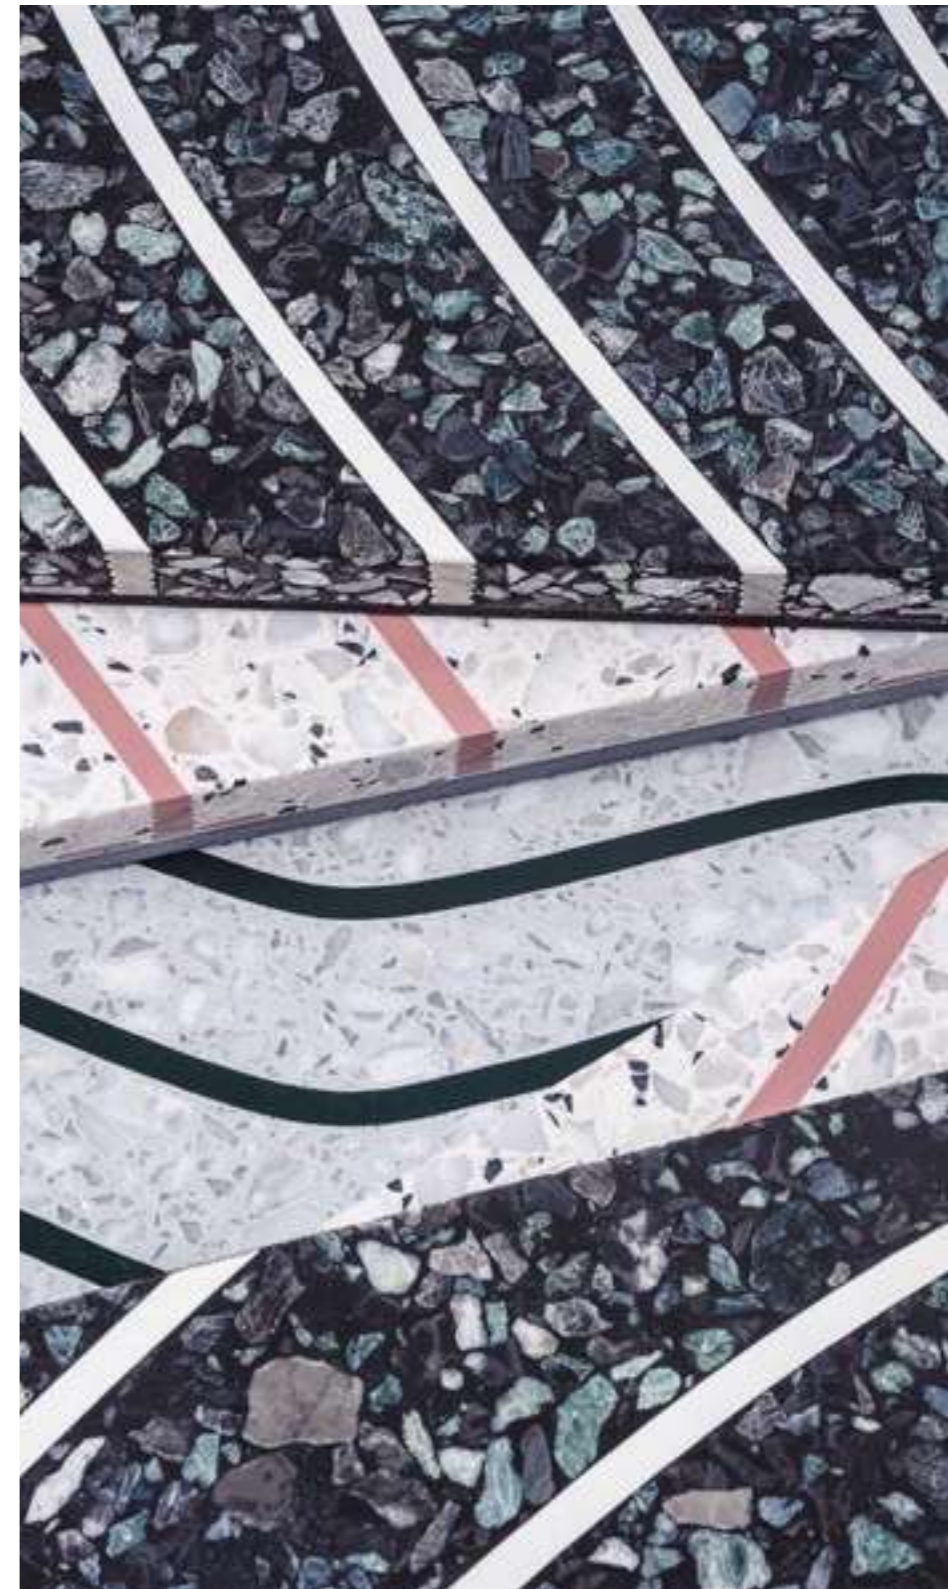

Explore our color & infill collection

Mix & match the color of your pattern with the color of the terrazzo binder & aggregate to create a truly unique floor

+ www.aectual.com/systems/pattern-terrazzo