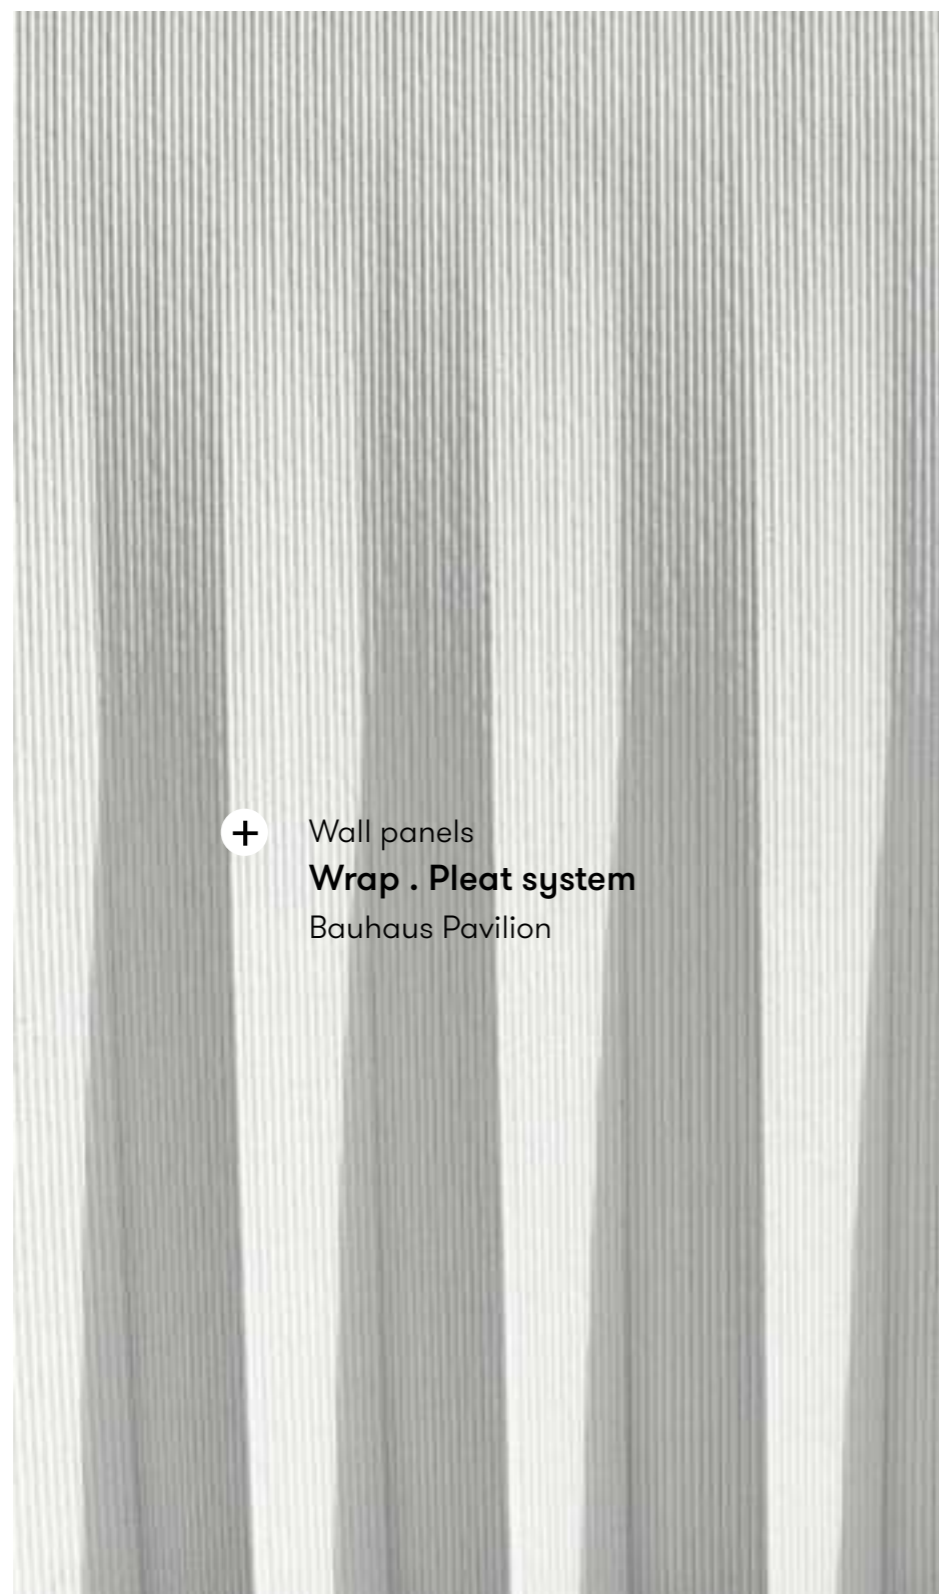

+ Wall panels
Wrap . Pleat system
Bauhaus Pavilion