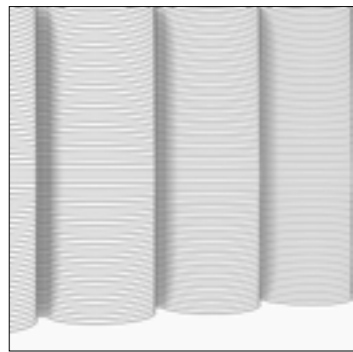

Wrap .

Window panels, Column Coverings, Furniture object, Temporary facades

The Wrap . system allows you to fully shape wall panels to your functional and aesthetic needs. You can 'wrap' interiors and objects to create a totally bespoke finish. Benefit from the freedom of form and integrate functions such as seating, shelving and product displays, into one wall element. Easy to adapt to every size of space and available in your color of choice.

Products line

Halfpipe