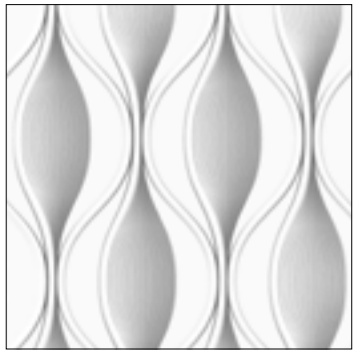

Gradient .

Screens, Window coverings, Wall panels, Furniture panels, Outdoor canopies

The Gradient system plays with light & privacy through adaptive patterns that gradually open and close. Every cell in this product has a louver that can be positioned at an exact angle. This allows you to create bespoke graphic and brand designs, precise sun shading, and play with privacy. Use it as hanging screens to provide tailored shade in front of windows, or self-standing room divider. Scalable to every area size and available in your color of choice.

Product line

Curve