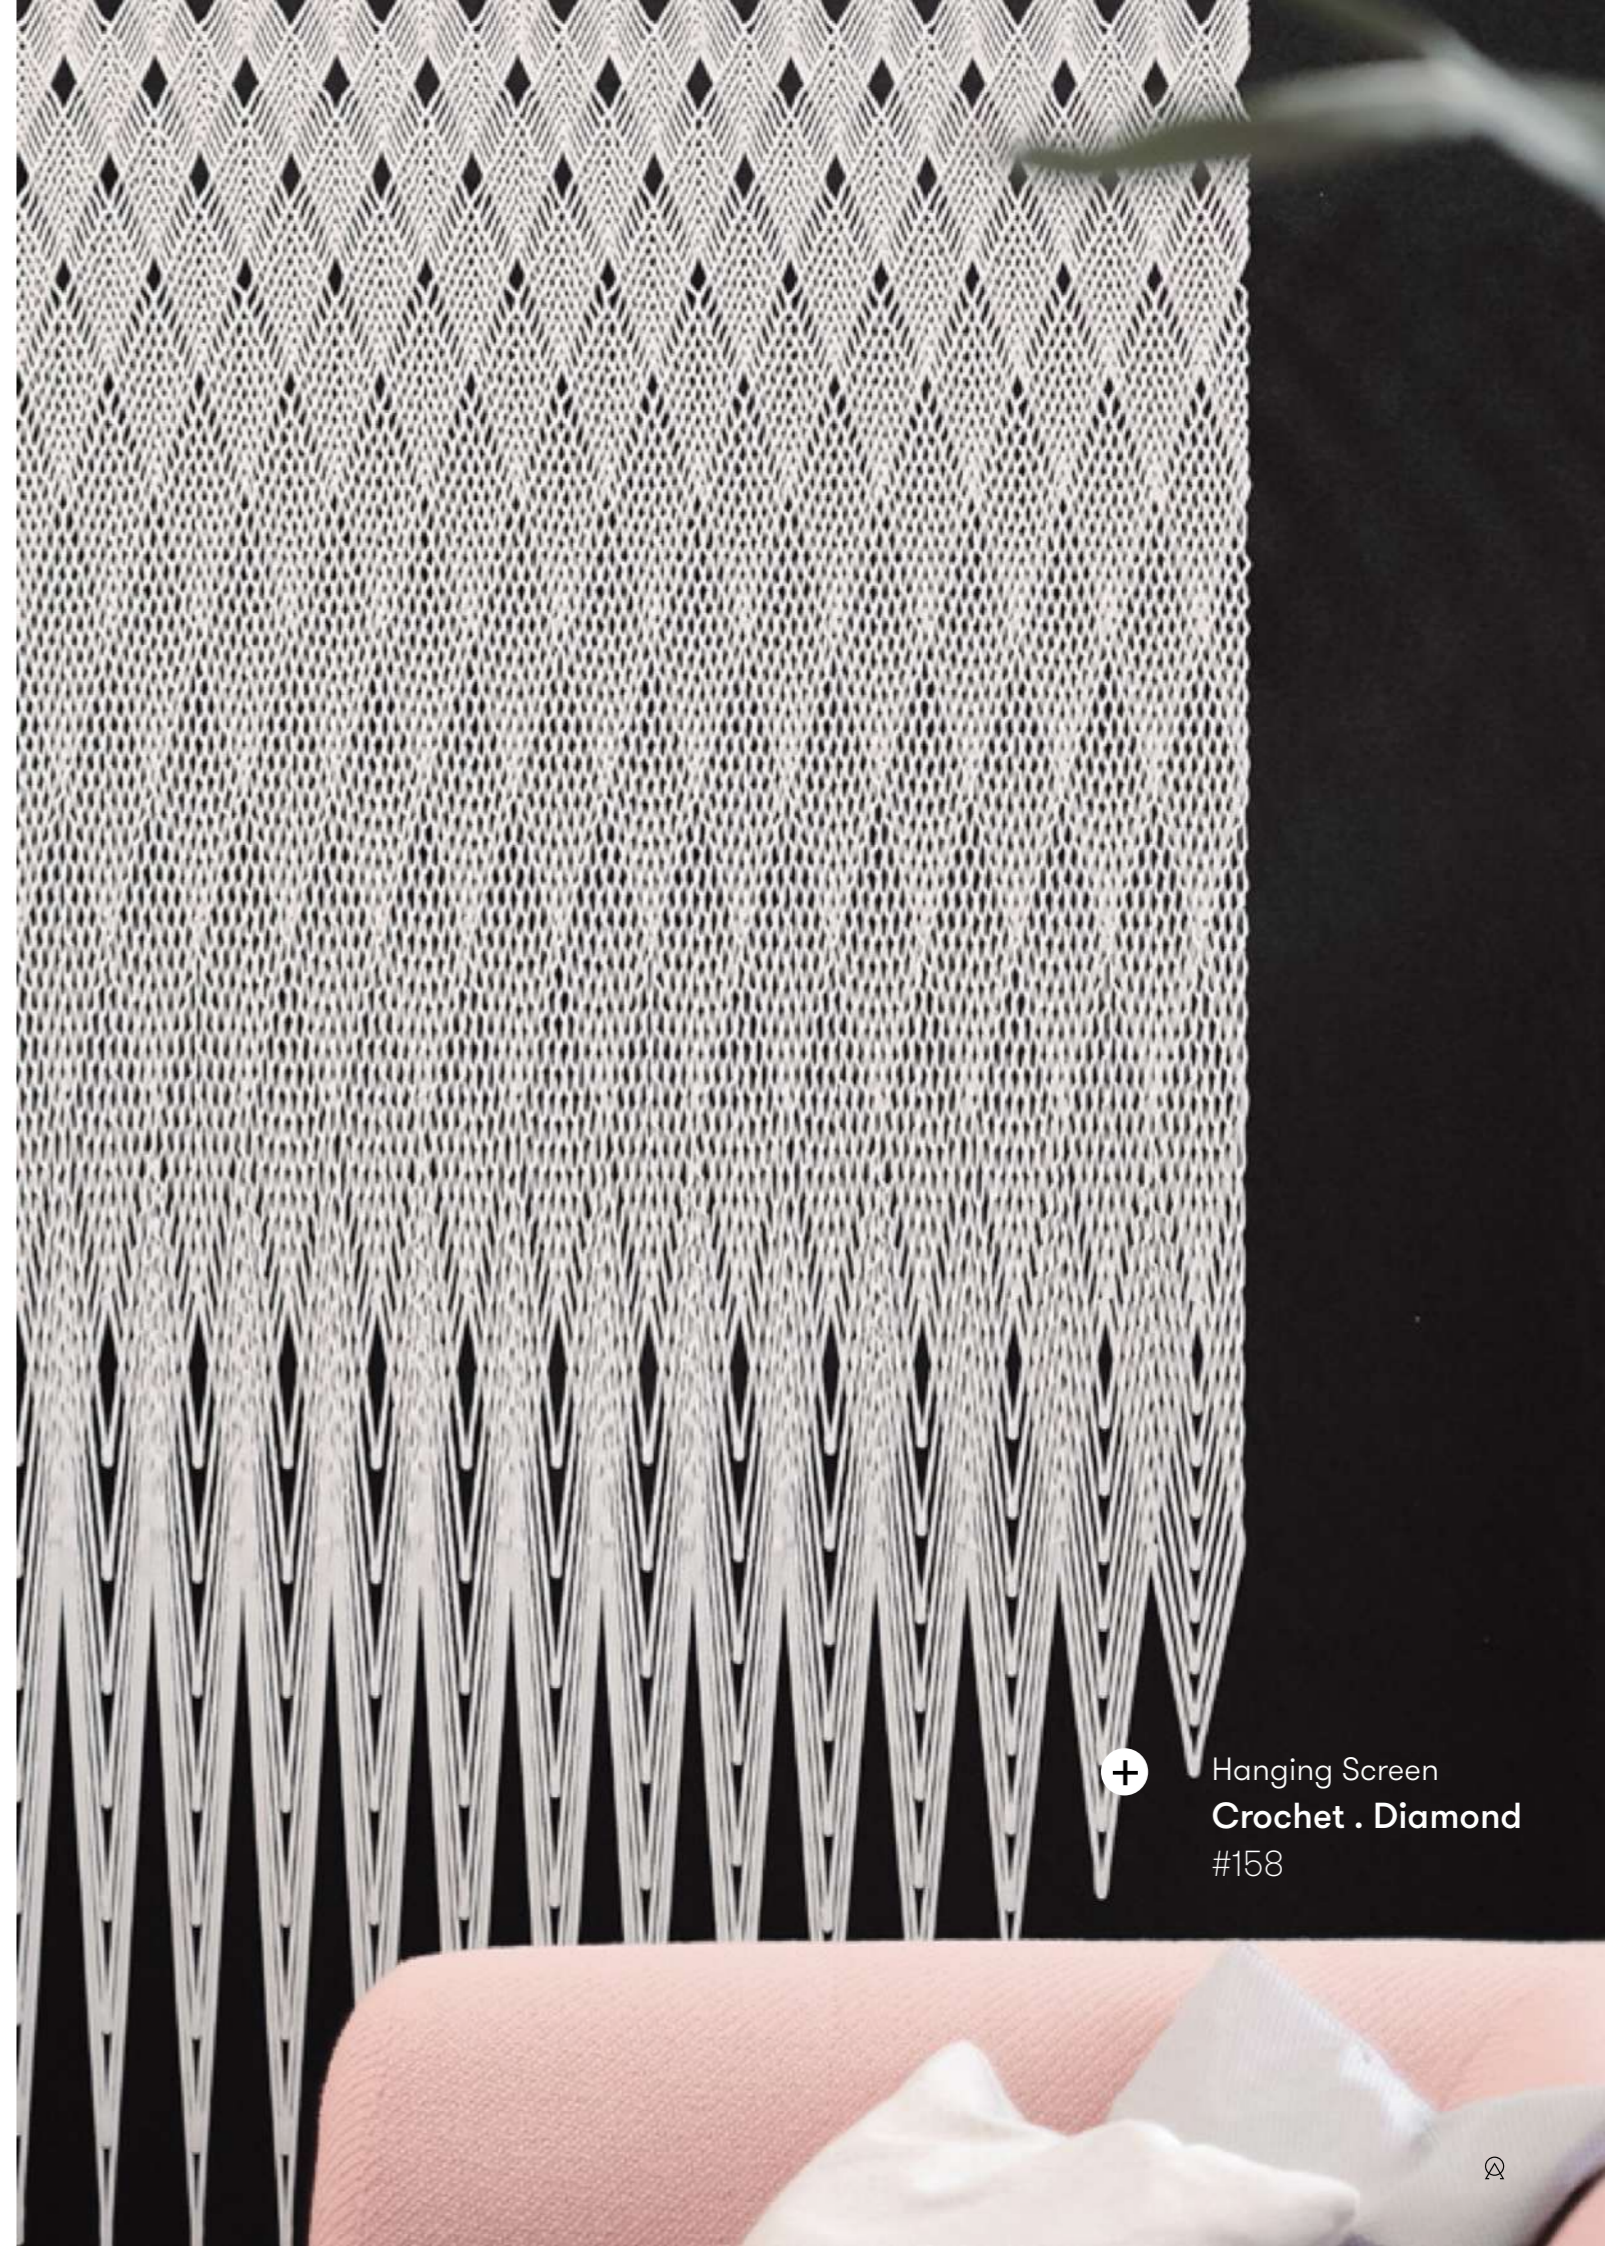

+ Hanging Screen
Crochet . Diamond
#158