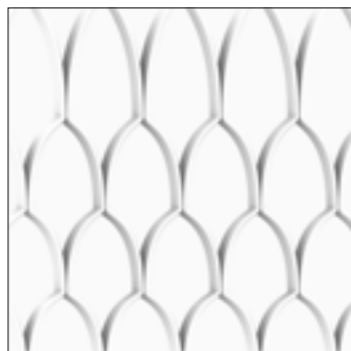

Mesh .

Partition screens, Window coverings

The Mesh . system consists of highly graphic, thin hanging partition screens with patterns that can change in size & shape. Configure the direction of the shape to create more dense or more open patterns. Use the system as a spatial solution to guide routing and atmosphere. The system is scalable to any area and available in your color of choice.

Product line

Scallop

[+ www.aectual.com/systems/mesh-curve](http://www.aectual.com/systems/mesh-curve)