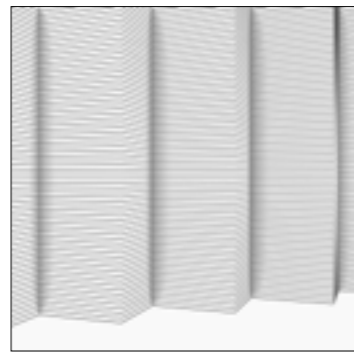

Wrap .

Window panels, Column Coverings, Furniture object, Temporary facades

The Wrap . system allows you to fully shape wall panels to your functional and aesthetic needs. You can 'wrap' interiors and objects to create a totally bespoke finish. Benefit from the freedom of form and integrate functions such as seating, shelving and product displays, into one wall element. Easy to adapt to every size of space and available in your color of choice.

Products line

Pleat

+ www.aectual.com/systems/wrap-cannelure

+ Wall panels
Wrap . Drape system
Bauhaus Pavilion

+ Pattern Terrazzo
Pattern . by Remote Forms
Bauhaus Pavilion