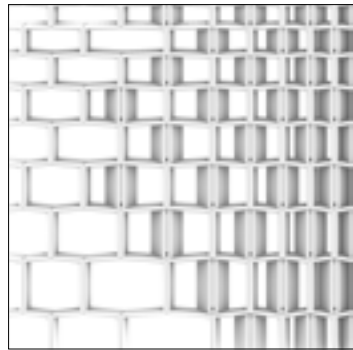

Pixel .

Partition screens, Window coverings

The Pixel . system is an adaptive & transparent spatial divider system suitable for a wide range of settings. Its screens achieve modern expression through abstract patterns and bring a subtle level of privacy. Every pixel in the surface can be open or closed, casting decorative shadows, and giving structure to a floorplan. You can create infinite patterns & symbols based on your design, in line with your space & brand, and realize your own unique signature aesthetic. Scalable to every area size and available in your color of choice.

Product line

Brick

+ www.aectual.com/systems/pixel-brick