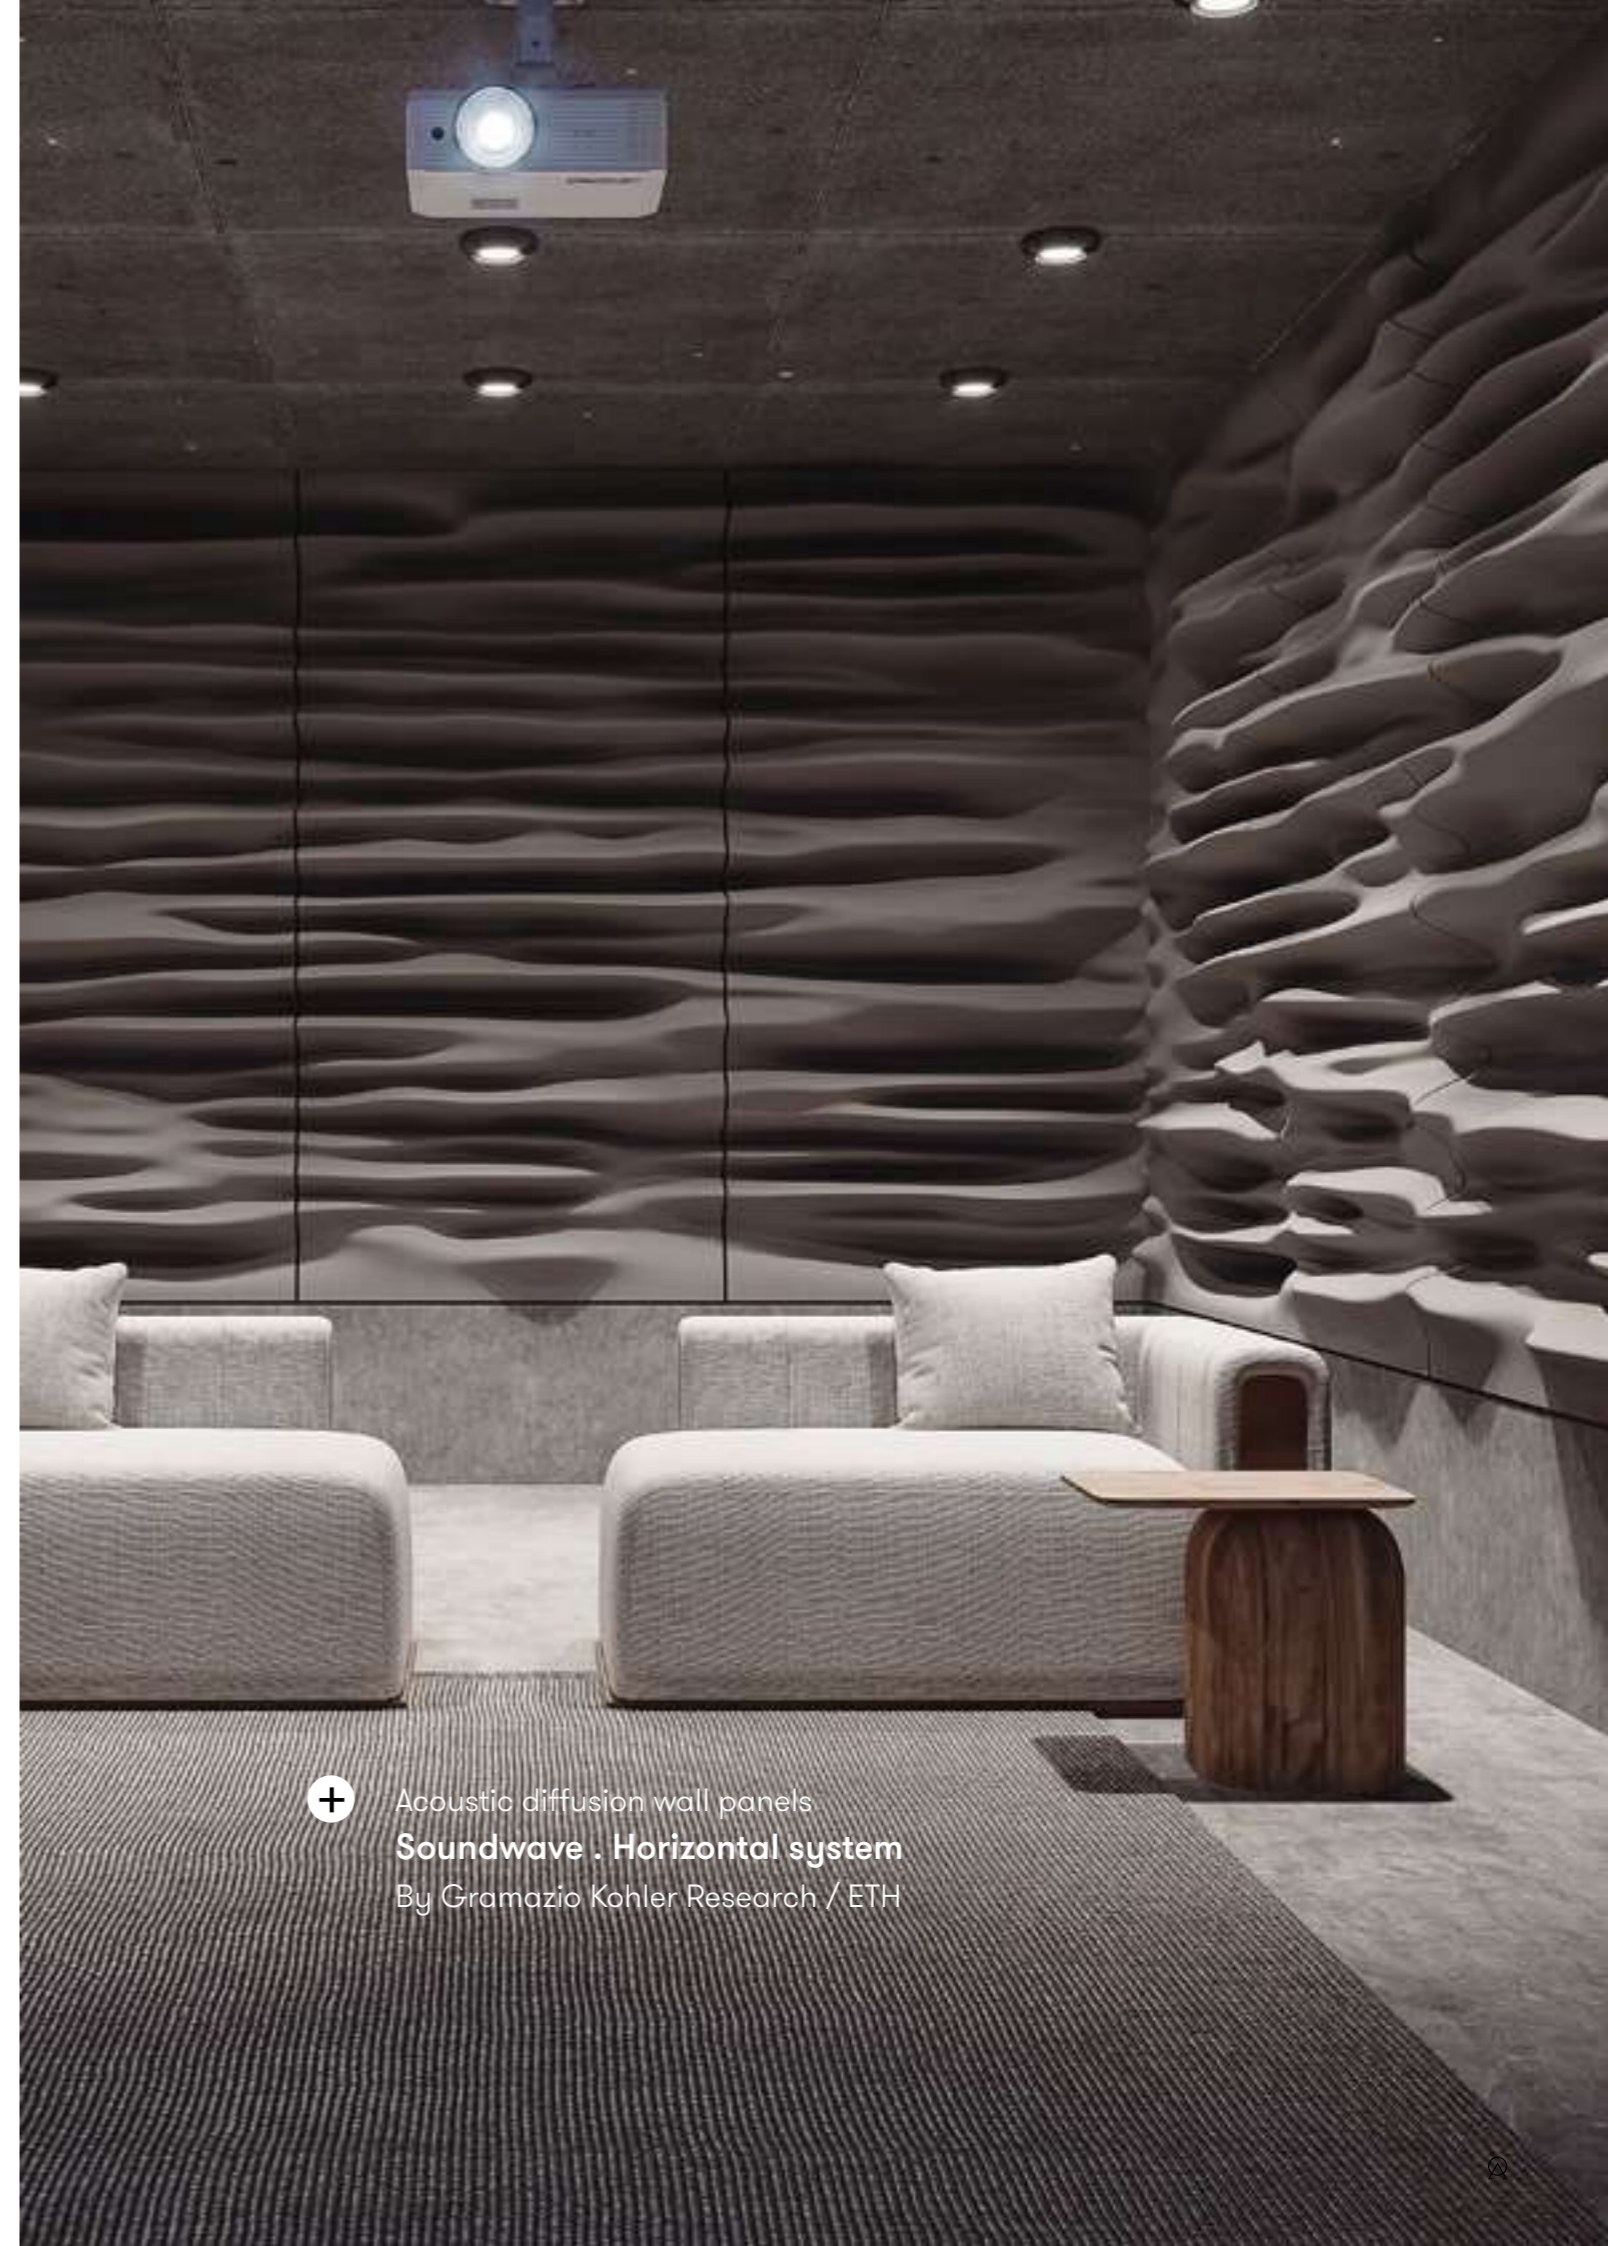

+ Acoustic diffusion wall panels
Soundwave . Horizontal system
By Gramazio Kohler Research / ETH