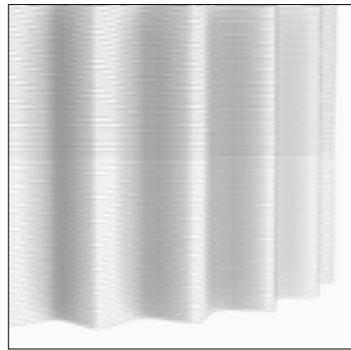

Wave

[+ www.aectual.com/objects/wrap-pleat-planter](https://www.aectual.com/objects/wrap-pleat-planter)