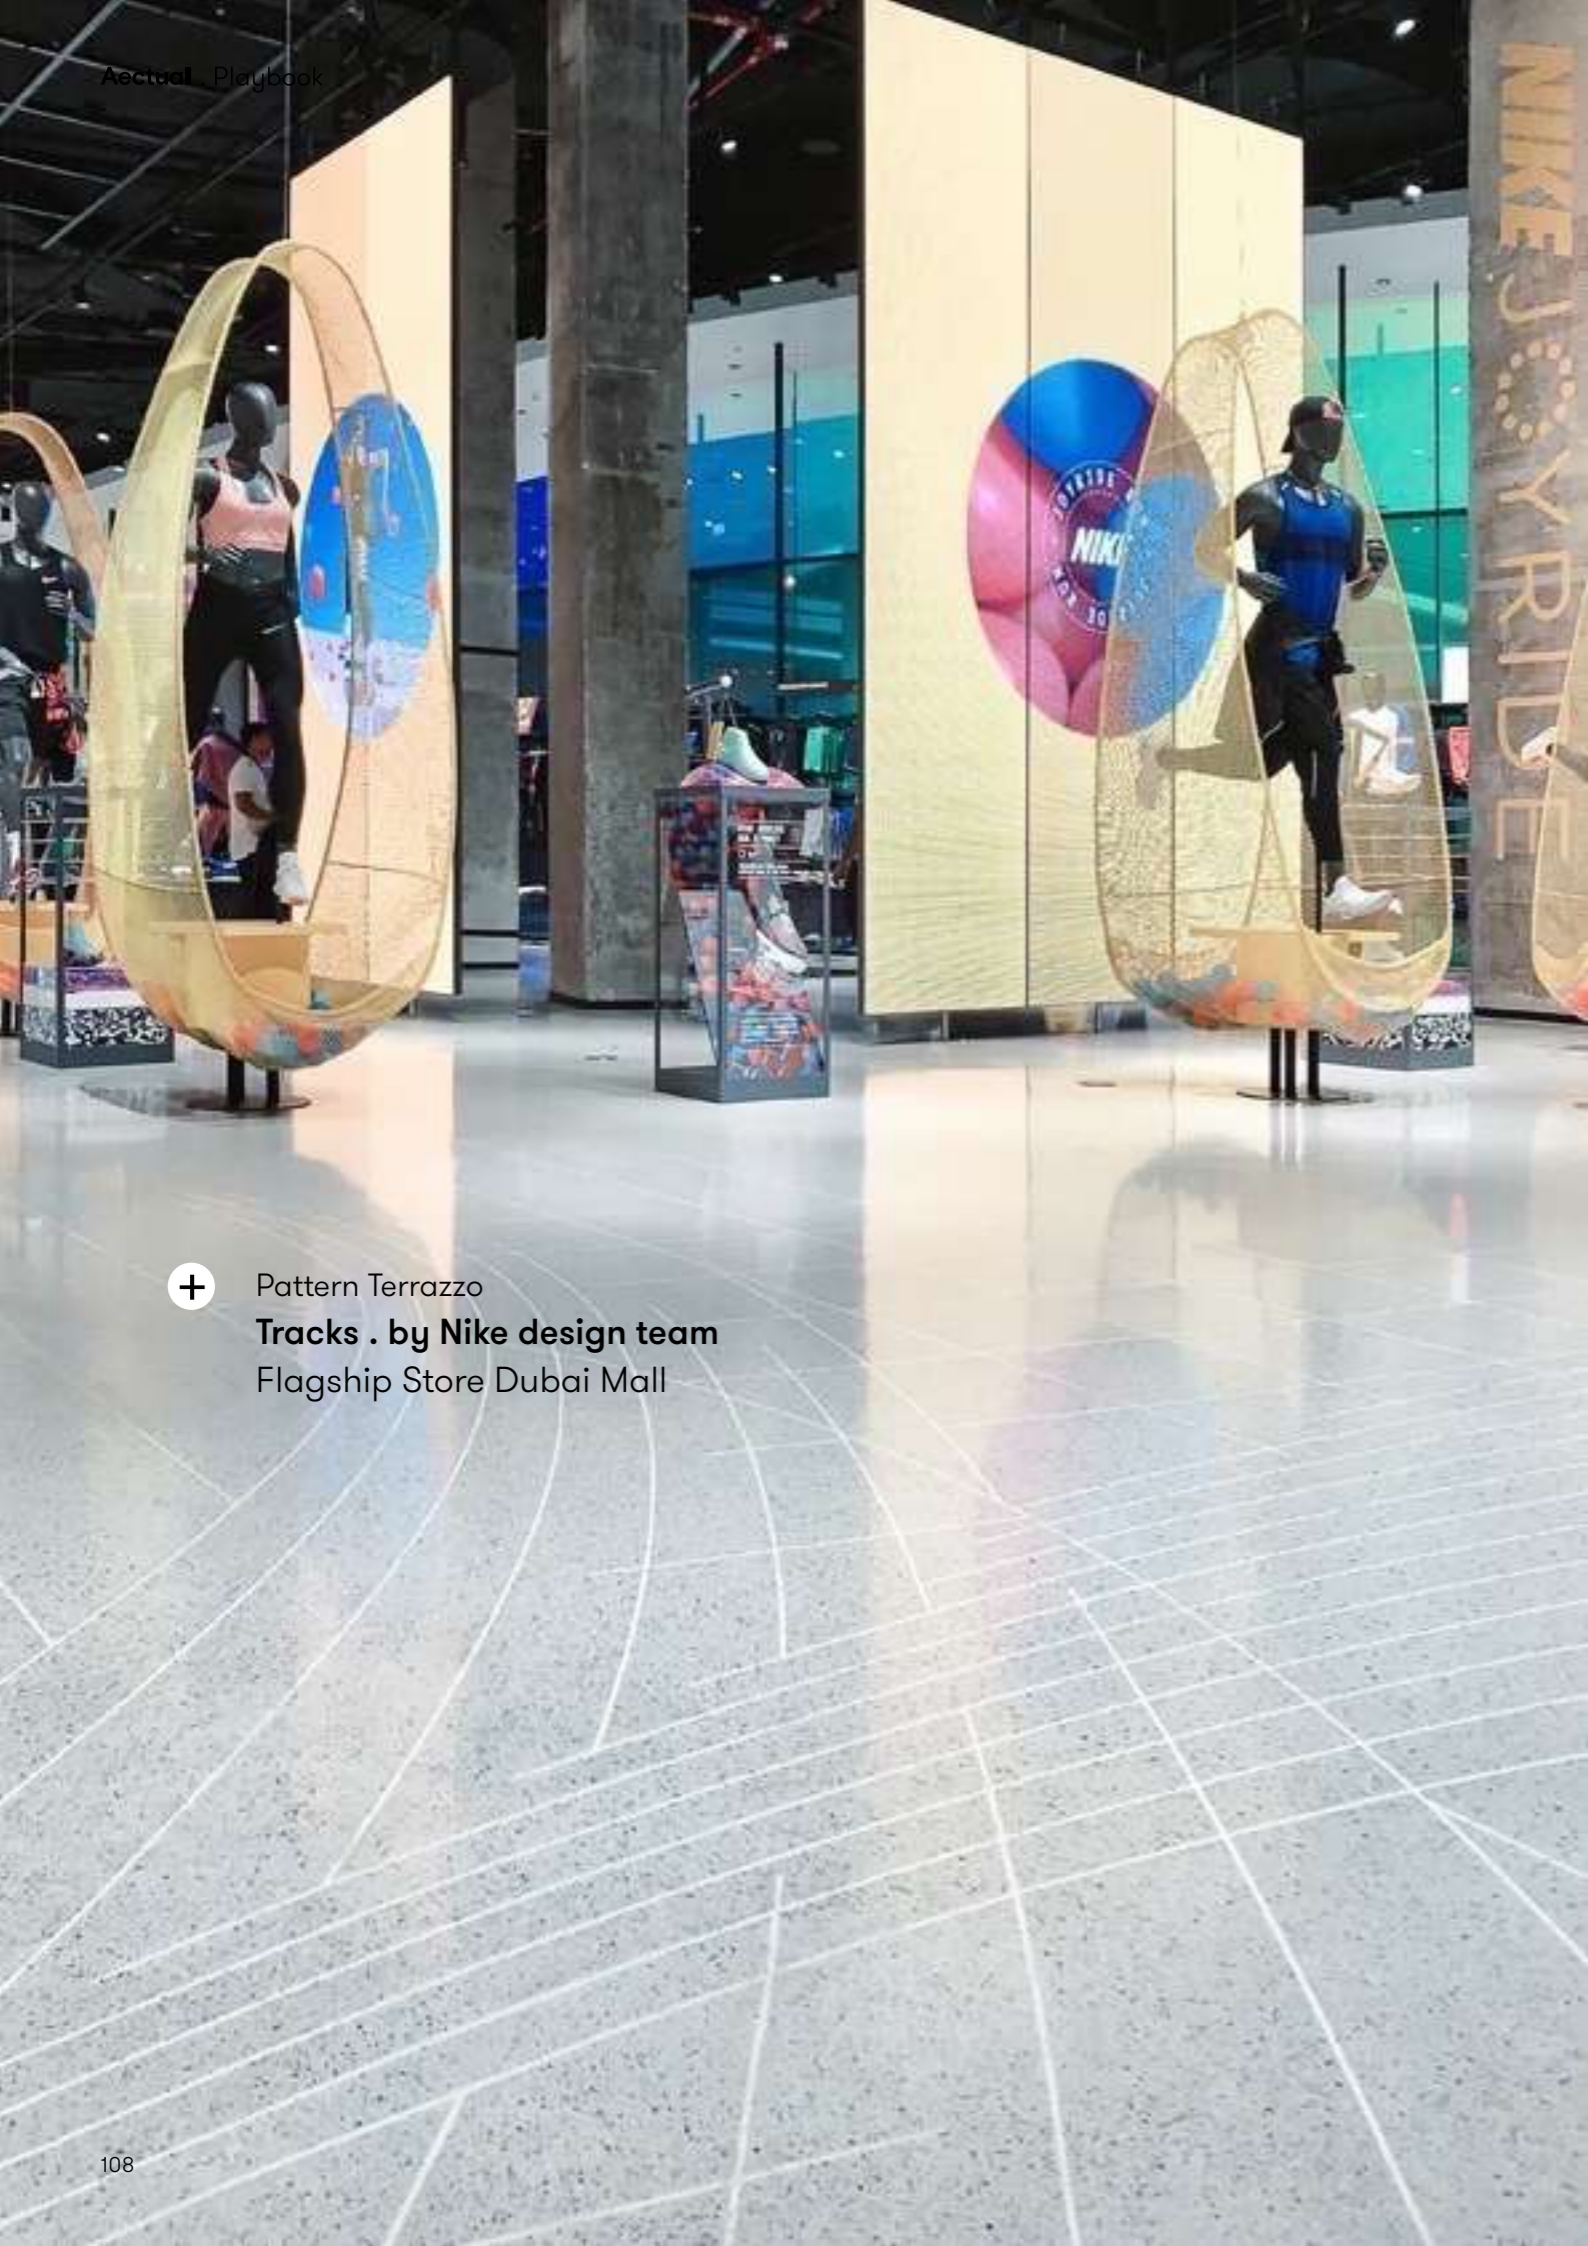

+ Pattern Terrazzo
Tracks . by Nike design team
Flagship Store Dubai Mall

+ Pattern Terrazzo
Leafs . by Remote Forms
Schiphol Airport Amsterdam

Office Pod
Pattern . Terrazzo by Zaha Hadid Architects
For Tecno