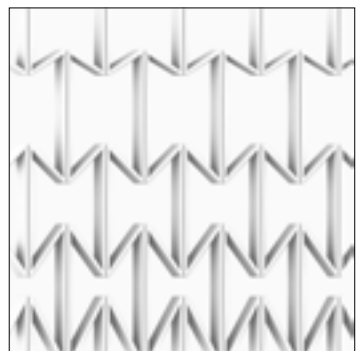

Mesh .

Partition screens, Window coverings

The Mesh . system consists of highly graphic, thin hanging partition screens with patterns that can change in size & shape. Configure the direction of the shape to create more dense or more open patterns. Use the system as a spatial solution to guide routing and atmosphere. The system is scalable to any area and available in your color of choice.

Product line

Butterfly

[+ www.aectual.com/systems/mesh-curve](http://www.aectual.com/systems/mesh-curve)