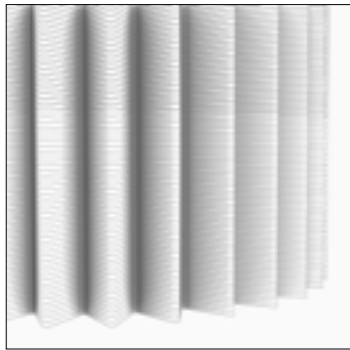

Column Planters

Interiors

Column Planters elevate every plant to become an iconic part of a space. Suddenly small plants can make a tree-like impression! Vary with several planters in height to create the perfect green addition to a space. Combine with our Wrap . system to match exactly with the textures of your walls.

Products

Pleat