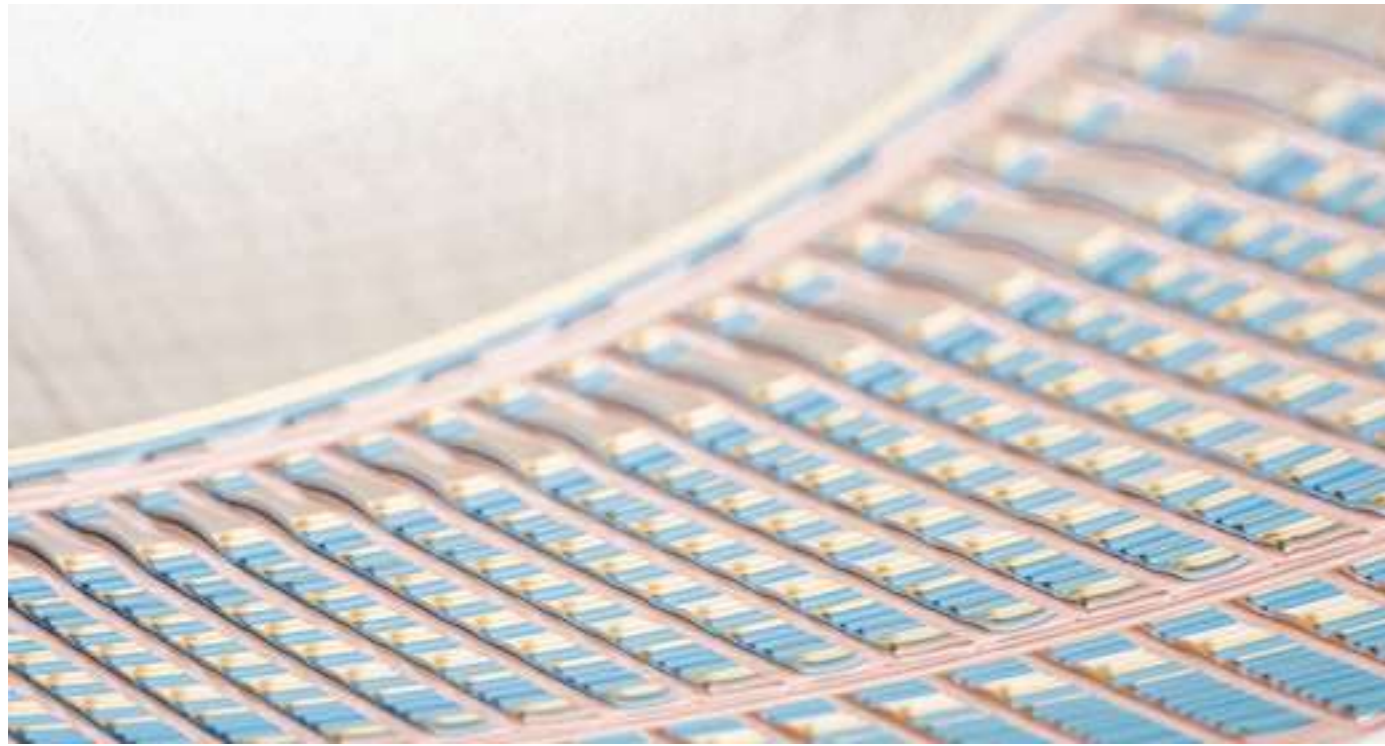

+ Wall panels
Weave . Moiré system