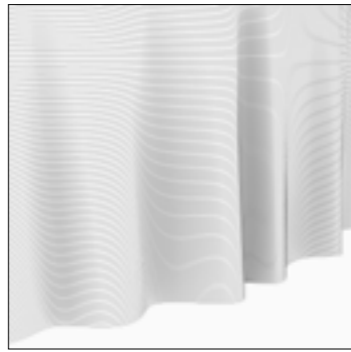

Drape

[+ www.aectual.com/systems/block-pillow](http://www.aectual.com/systems/block-pillow)