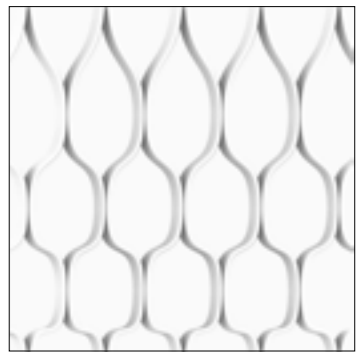

Mesh .

Partition screens, Window coverings

The Mesh . system consists of highly graphic, thin hanging partition screens with patterns that can change in size & shape. Configure the direction of the shape to create more dense or more open patterns. Use the system as a spatial solution to guide routing and atmosphere. The system is scalable to any area and available in your color of choice.

Product line

Curve