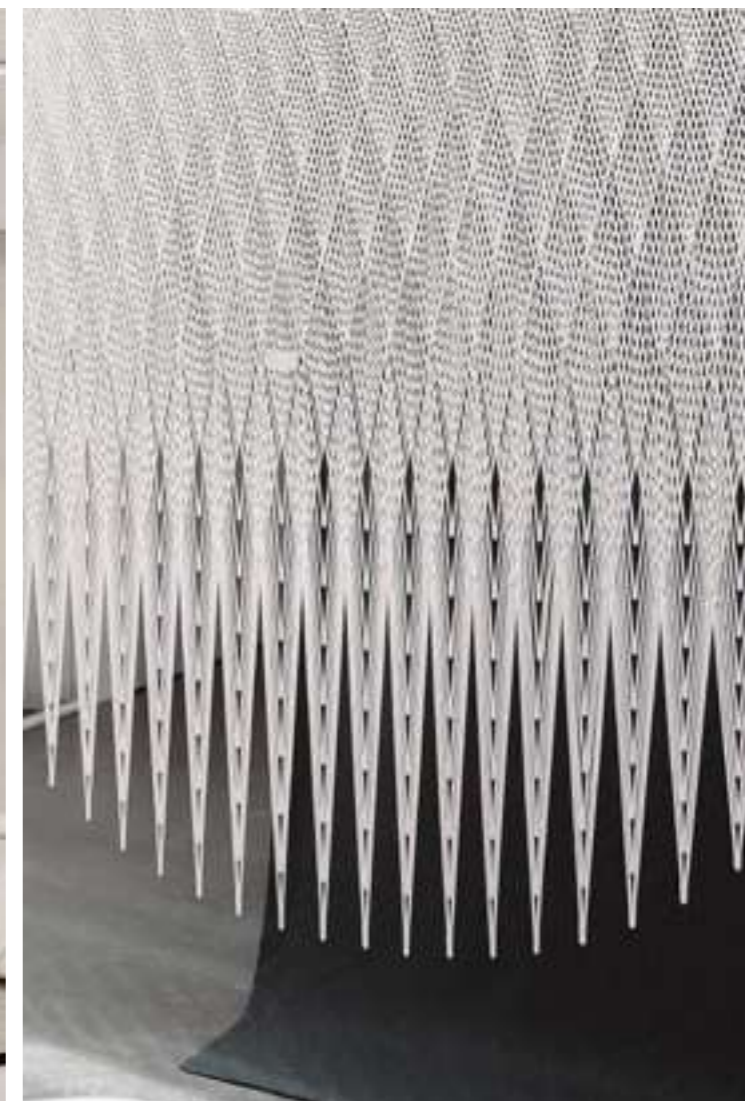

+ Hanging screens
Crochet . Diamond system