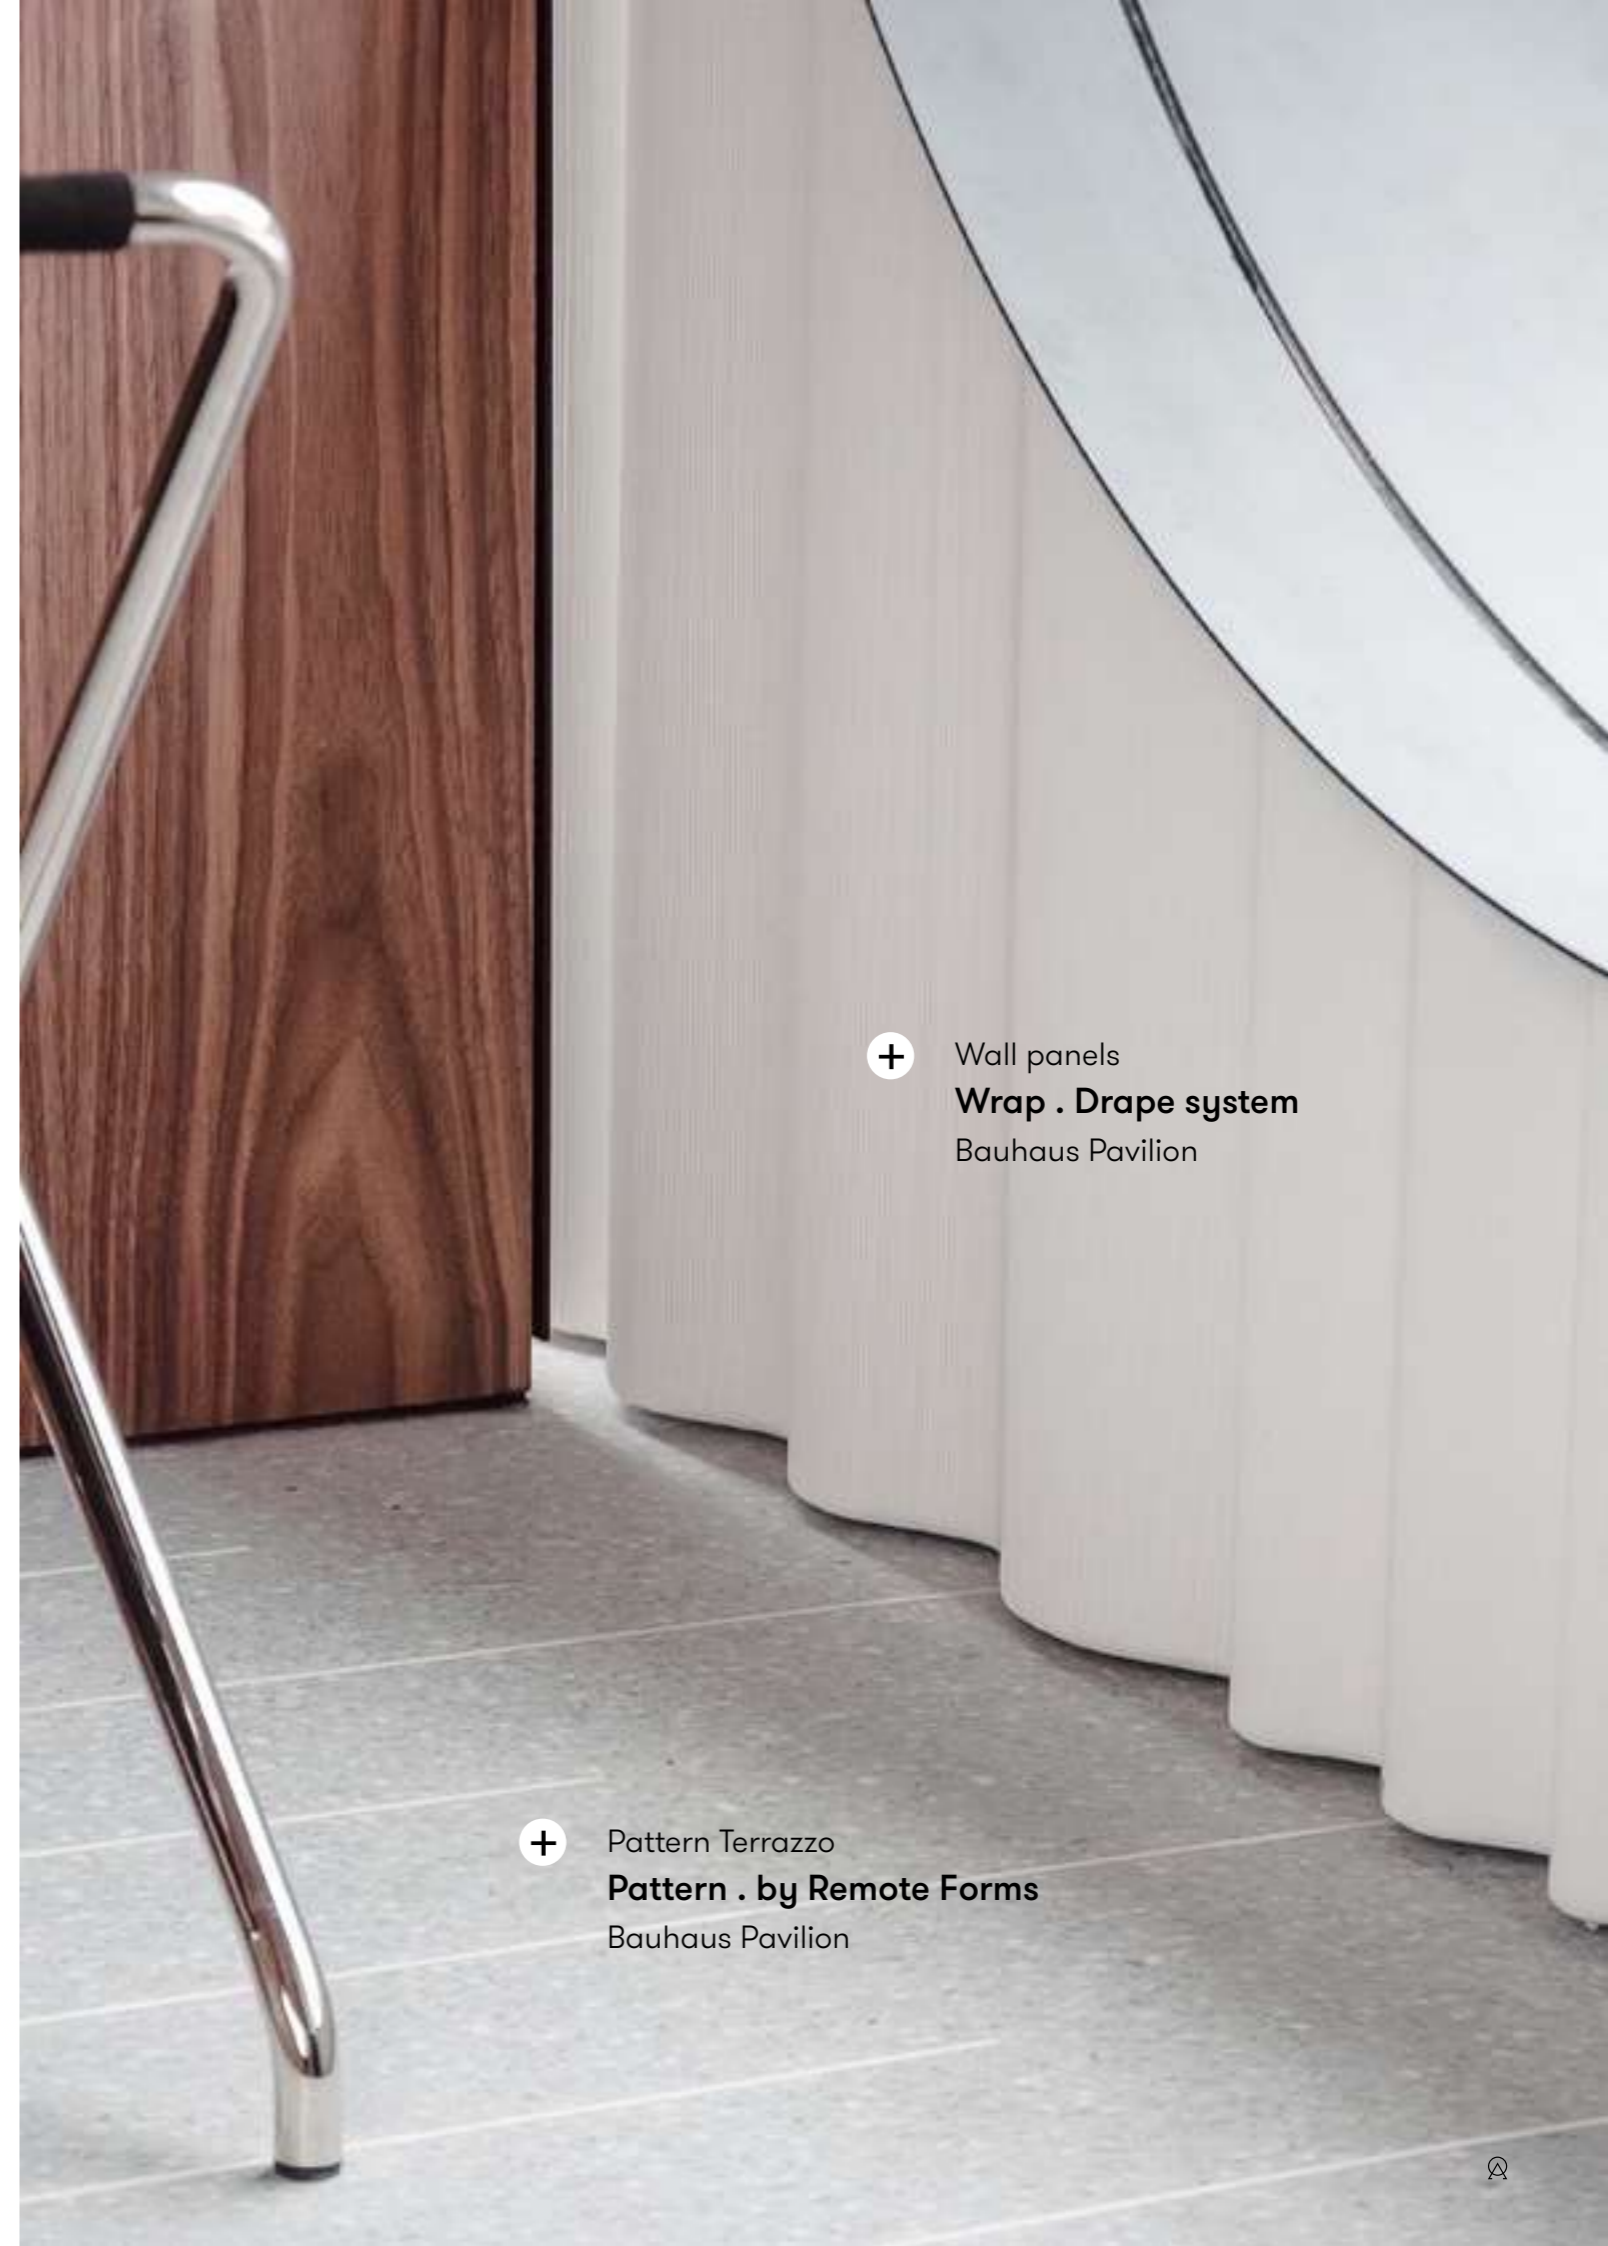

Products line

Halfpipe

Pleat

Drape

Cannelure

+ www.aectual.com/systems/wrap-cannelure

+ Wall panels
Wrap . Drape system
Bauhaus Pavilion

+ Pattern Terrazzo
Pattern . by Remote Forms
Bauhaus Pavilion