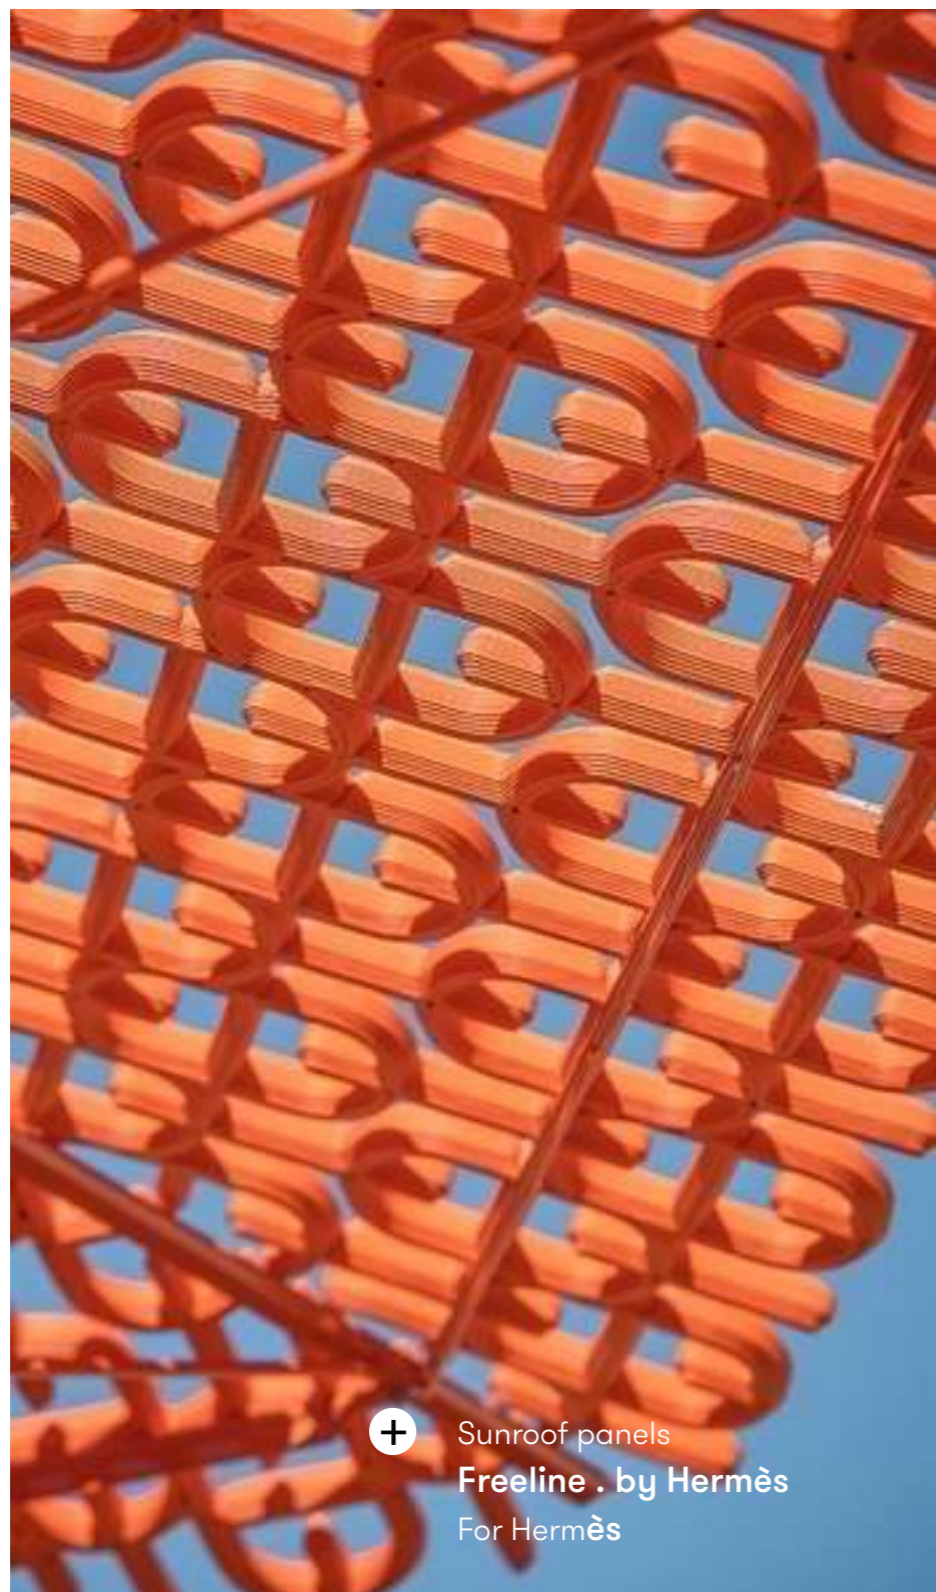

+ Sunroof panels
Freeline . by Hermès
For Hermès