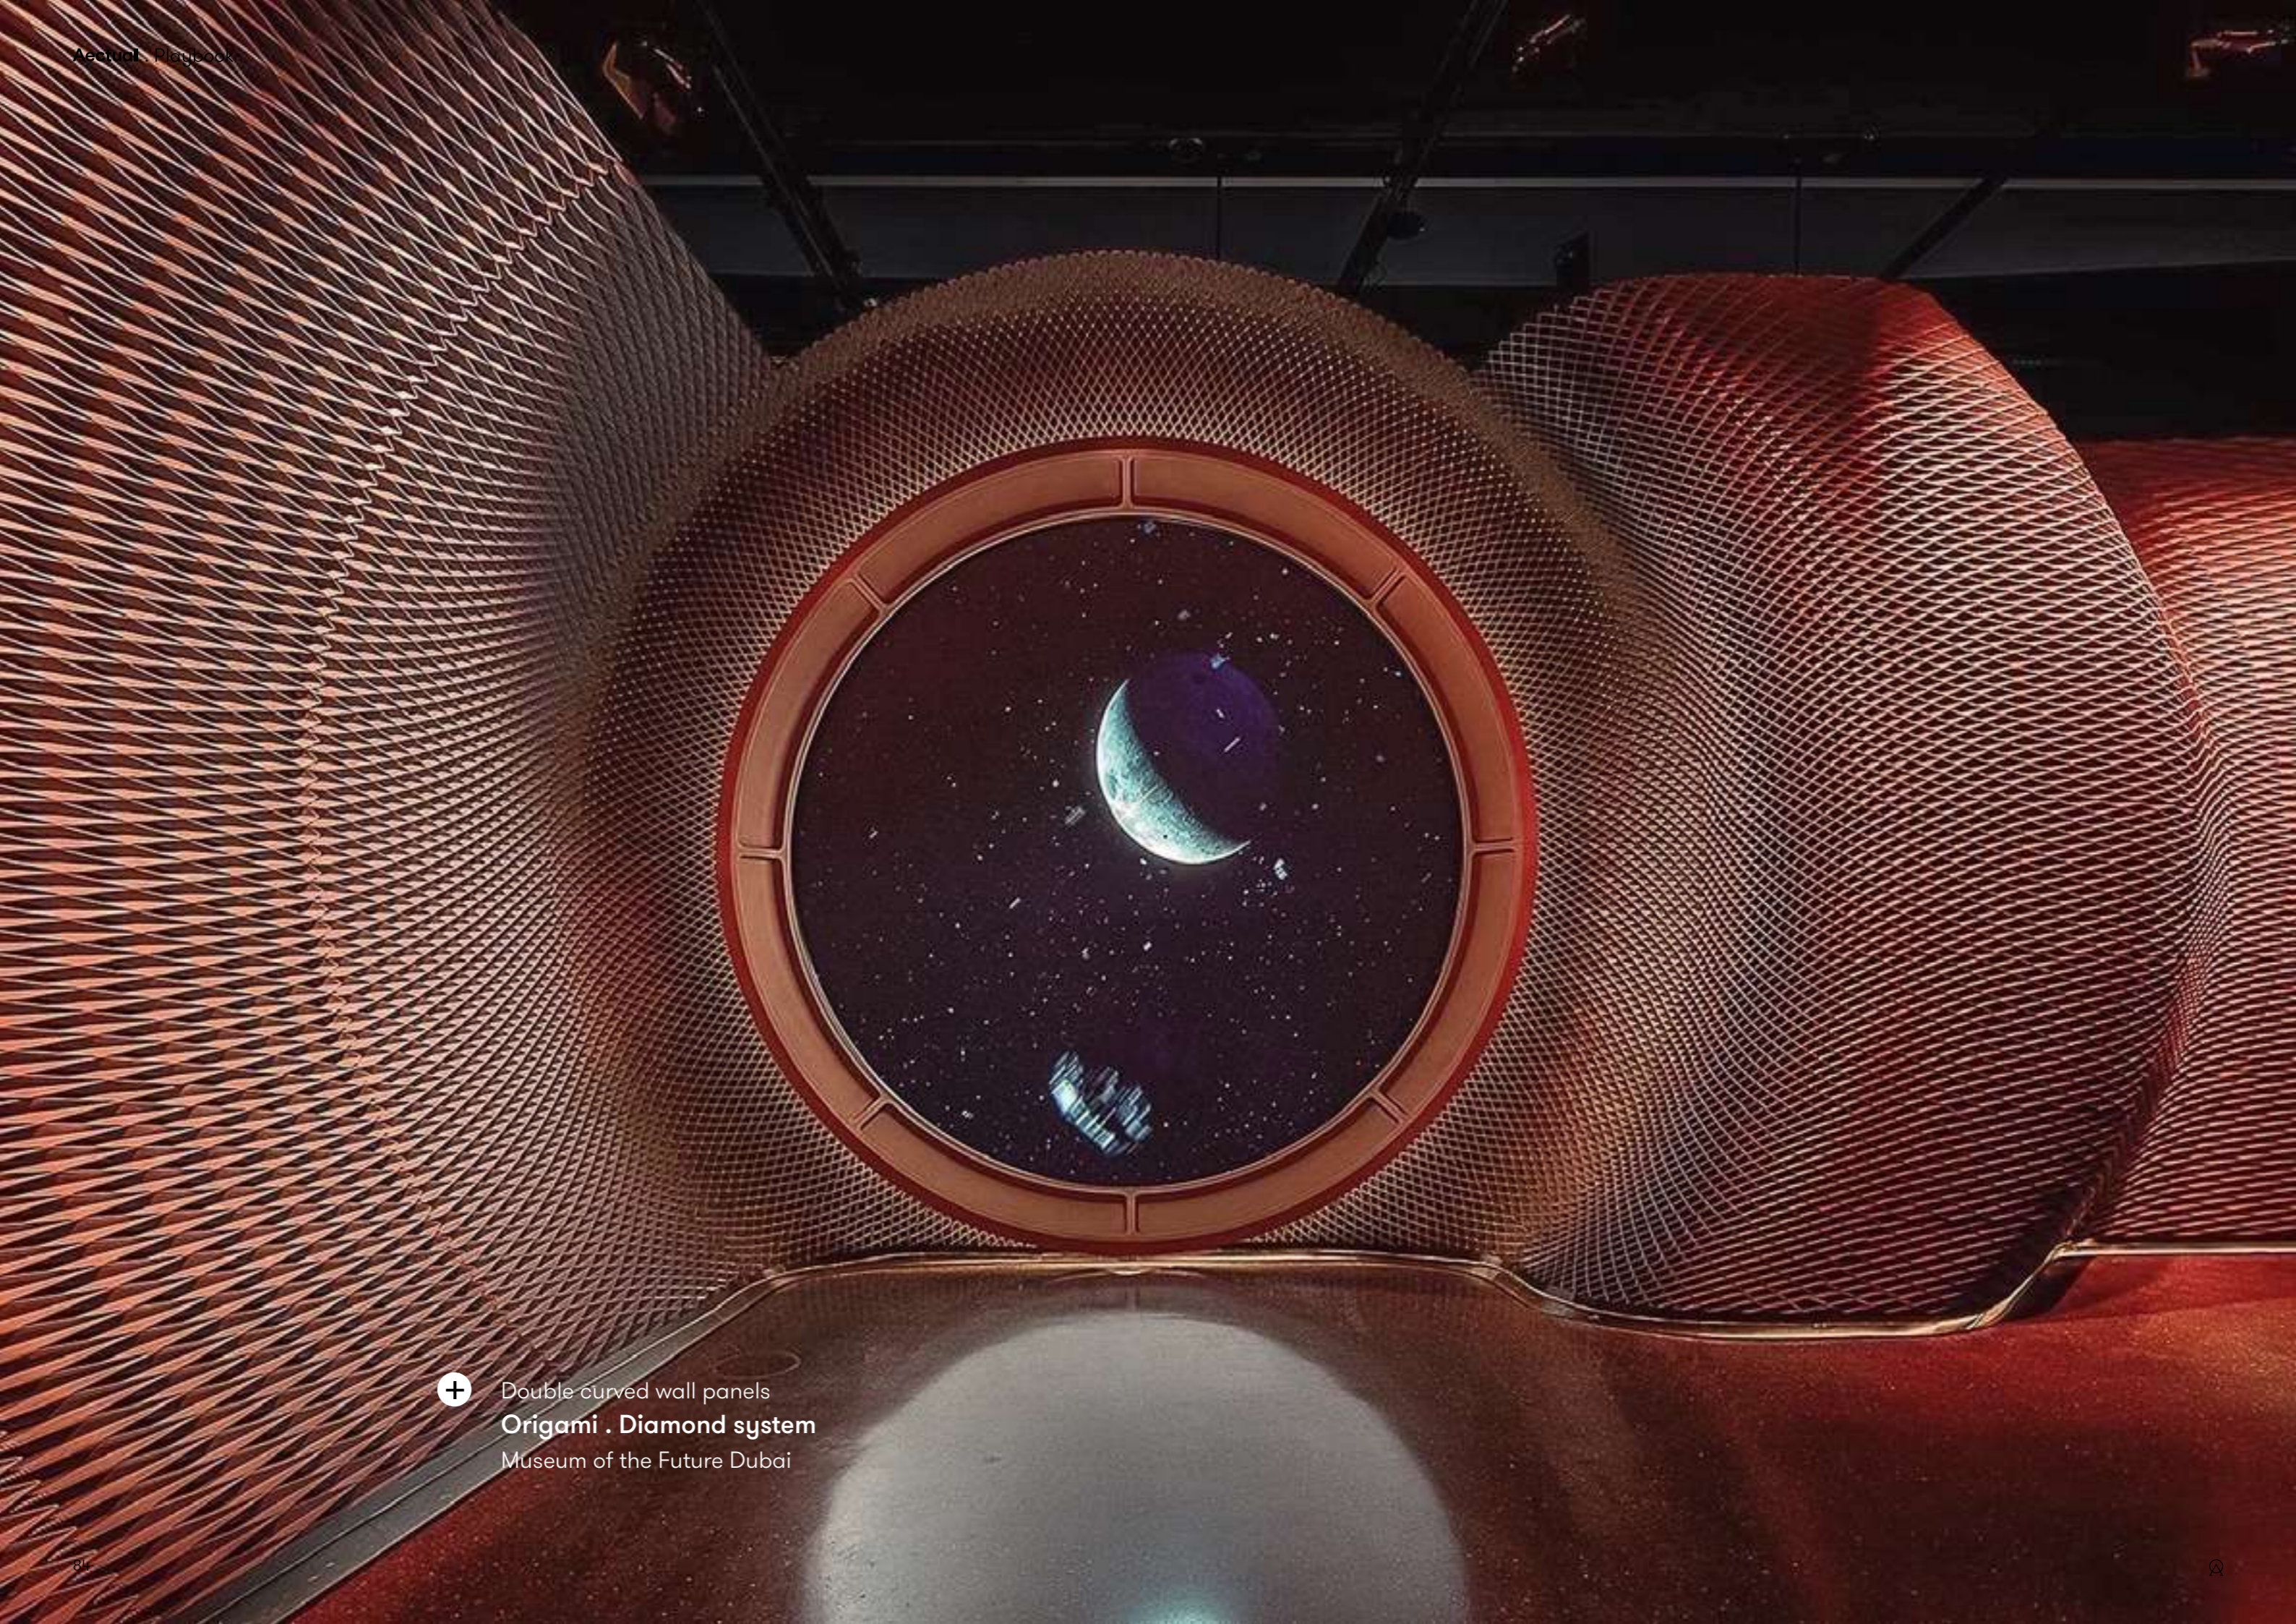

Origami .

Wall panels, Acoustic, Furniture object

The panels of the Origami . system can bend in two directions, making them a perfect solution to clad curved or even double-curved surfaces. The semi-open panels are built up from flexible folds that are semi-open. Add our acoustically performative felt made from recycled PET for additional acoustical optimization. Use it as wall or furniture cladding and scale it to the exact dimensions of your space.

Products

Diamond

[+ www.aectual.com/systems/origami-diamond](http://www.aectual.com/systems/origami-diamond)

[+](#) Double curved wall panels
Origami . Diamond system
Museum of the future Dubai

Double curved wall panels
Origami . Diamond system
Museum of the Future Dubai

+ Wall panels
Origami . Diamond . by Atelier Brückner
Museum of the Future Dubai

Block .

Wall panels, Furniture object

The Block . system is a versatile wall solution that can be used as a free-standing partition wall as well as a cladding panel. Its soft forms optimize acoustics and make a fun contrast with its solid surface. Use it to define enclosed meeting areas or as a statement freestanding divider. Customize to your required size and preferred color.