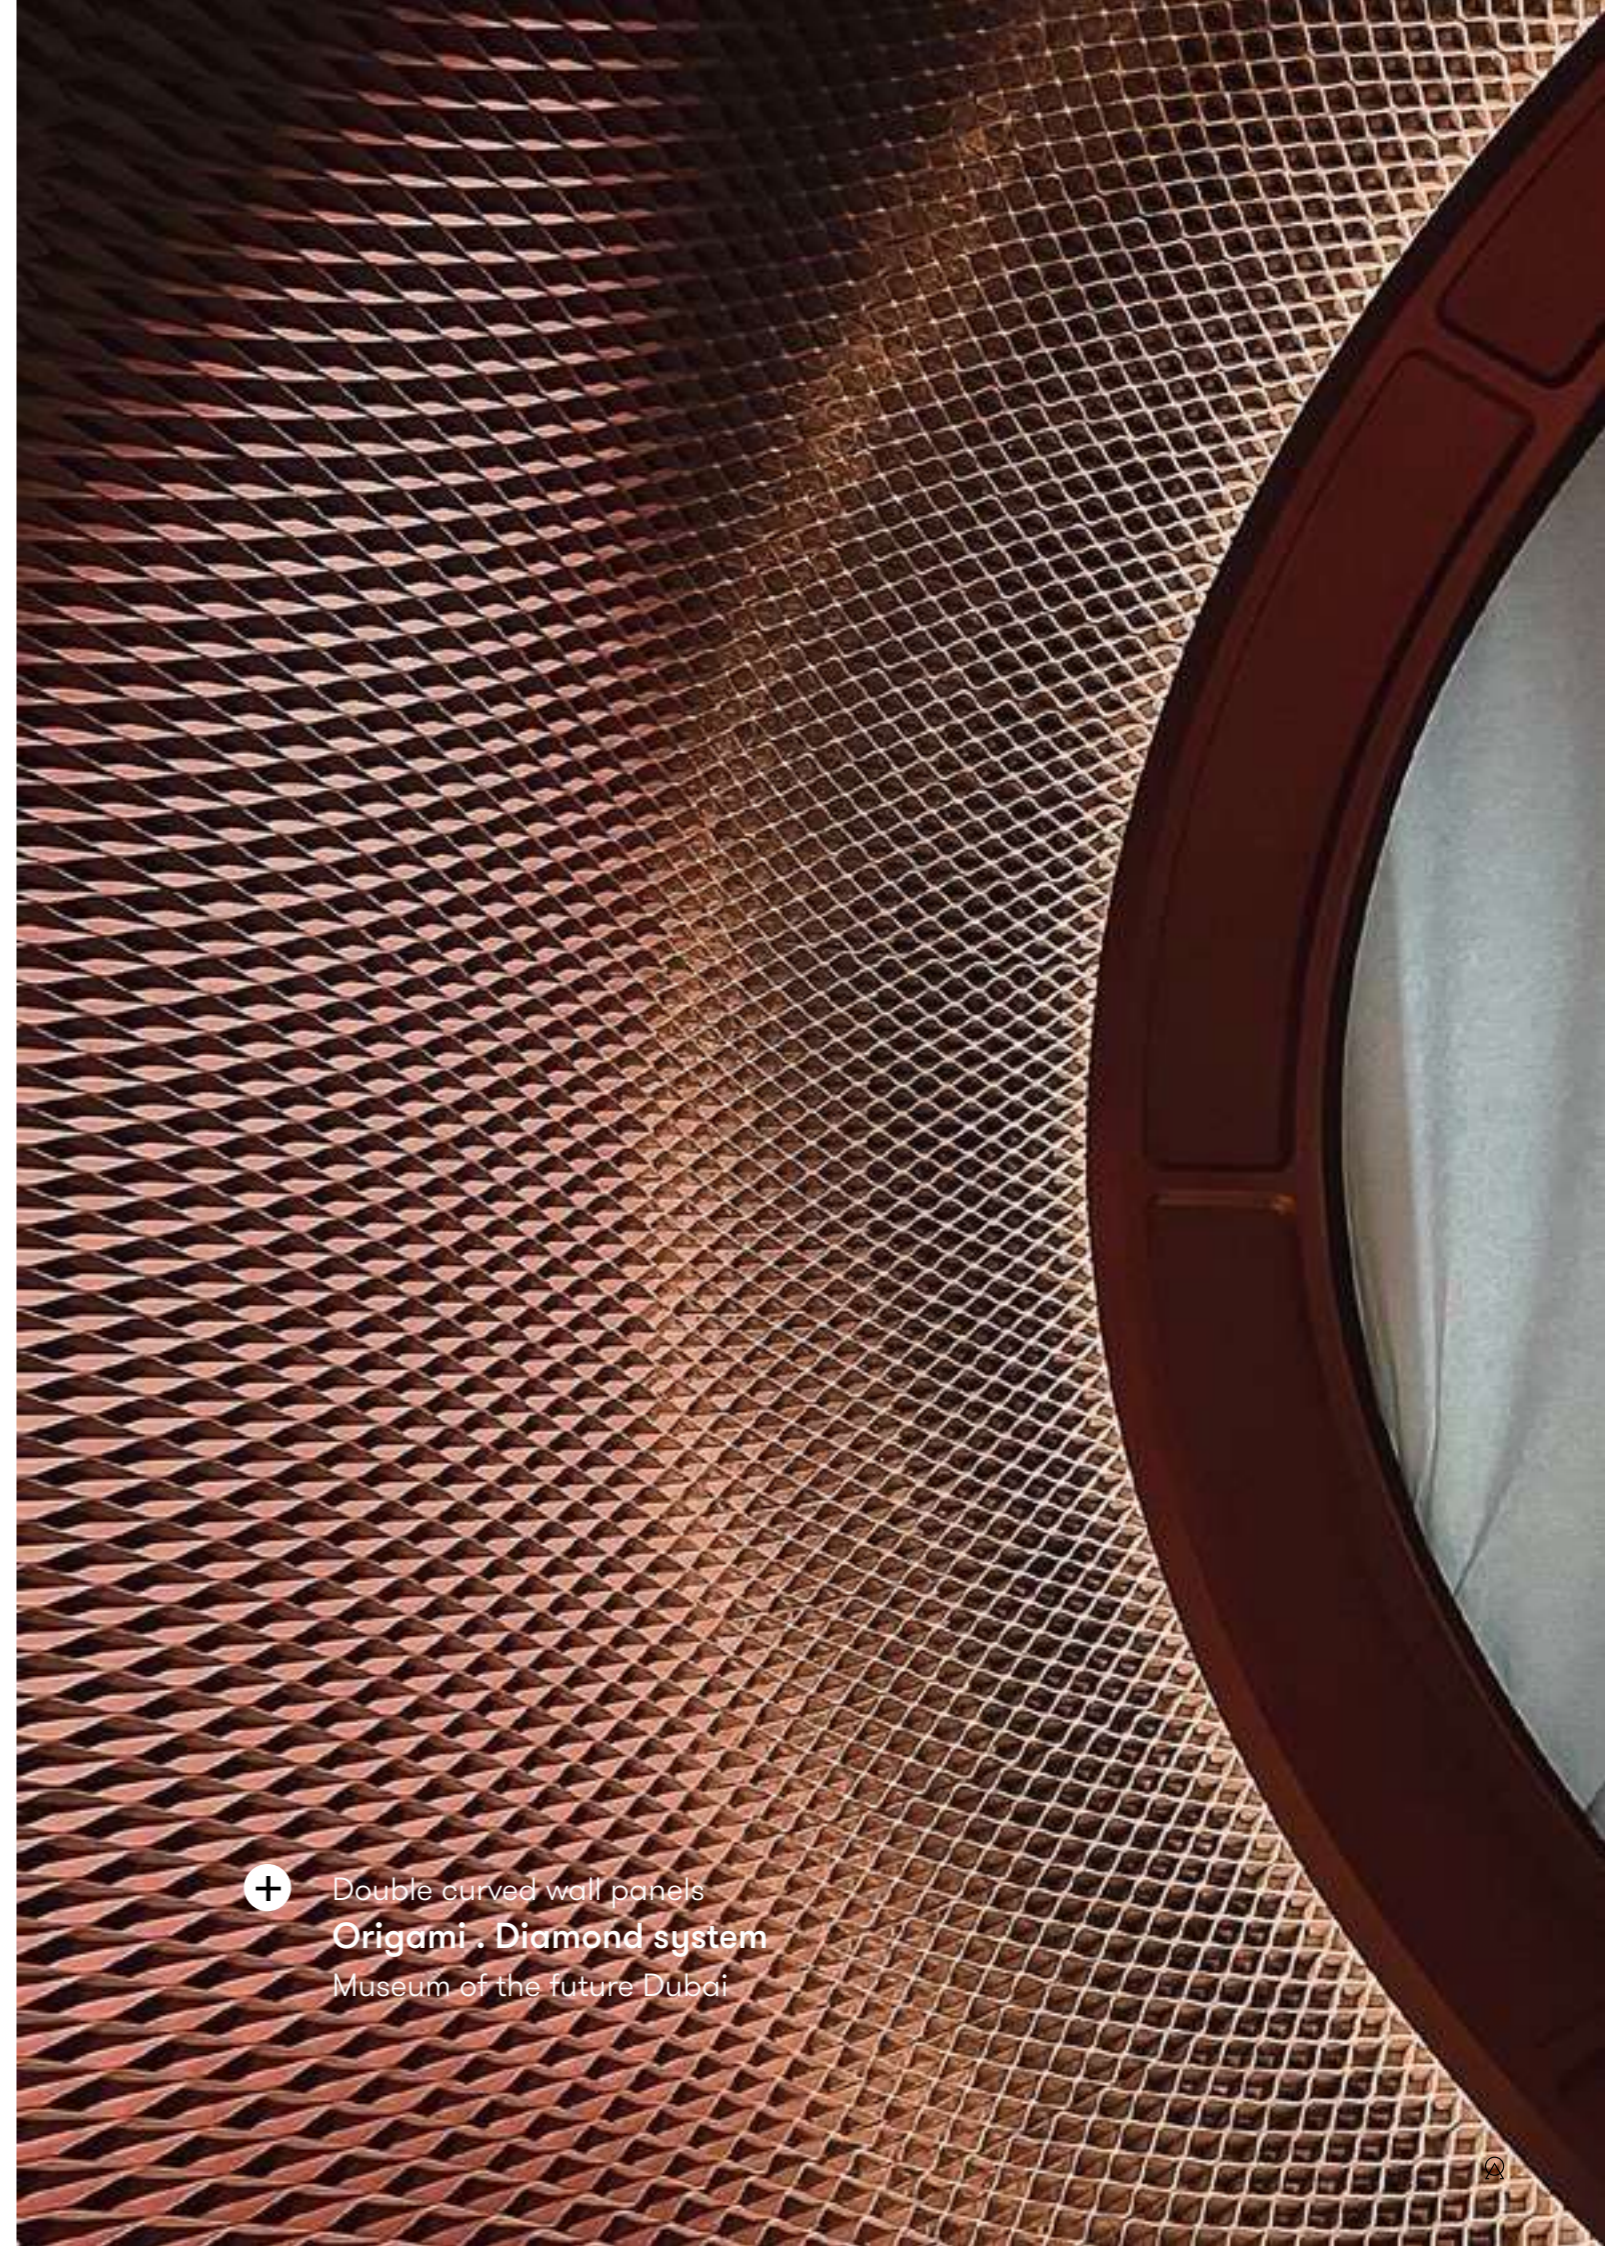

[+](#) Double curved wall panels
Origami . Diamond system
Museum of the future Dubai