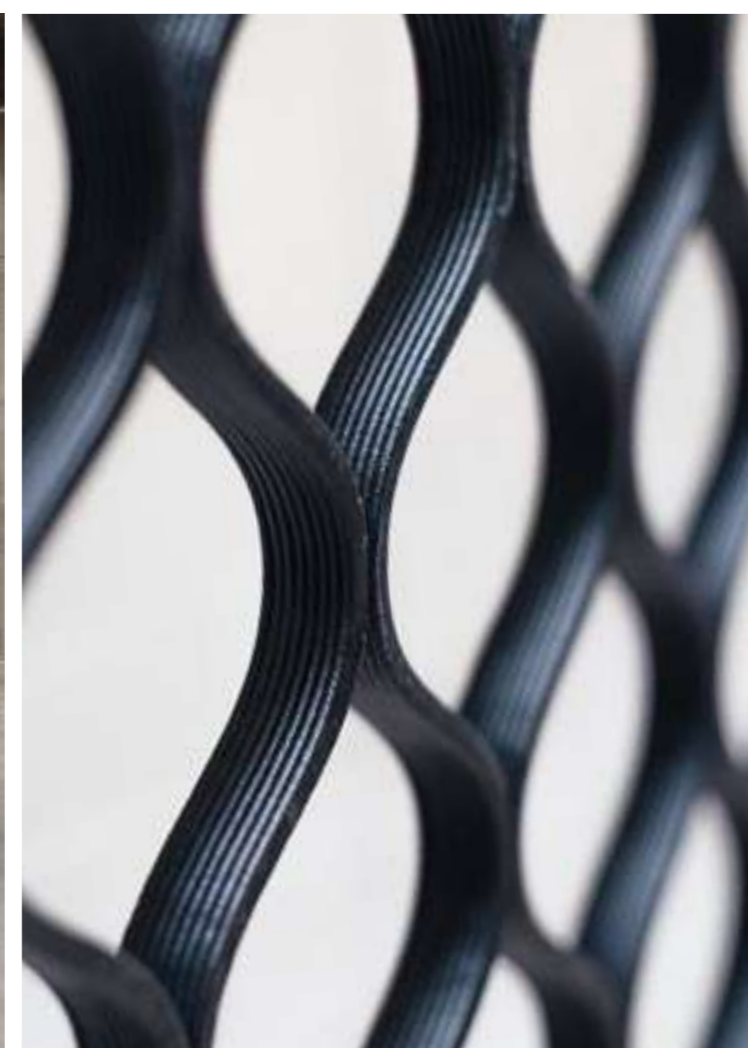

+ Partition screen
Mesh . Curve
#023

+ Partition screens
Mesh . Curve system

+ Table Screen
Mesh . Brick
#415

Crochet .

Partition screens, Wall panels

The notion of 'architectural intimacy' inspired the design of the Crochet . system . The 3D printing technique is applied in such a way that an almost crocheted effect appears, creating a tactile and flexible structural fabric. The system brings a high level of privacy and is perfect for creating intimate settings in a larger space or enhancing atmosphere as unique wall paneling.