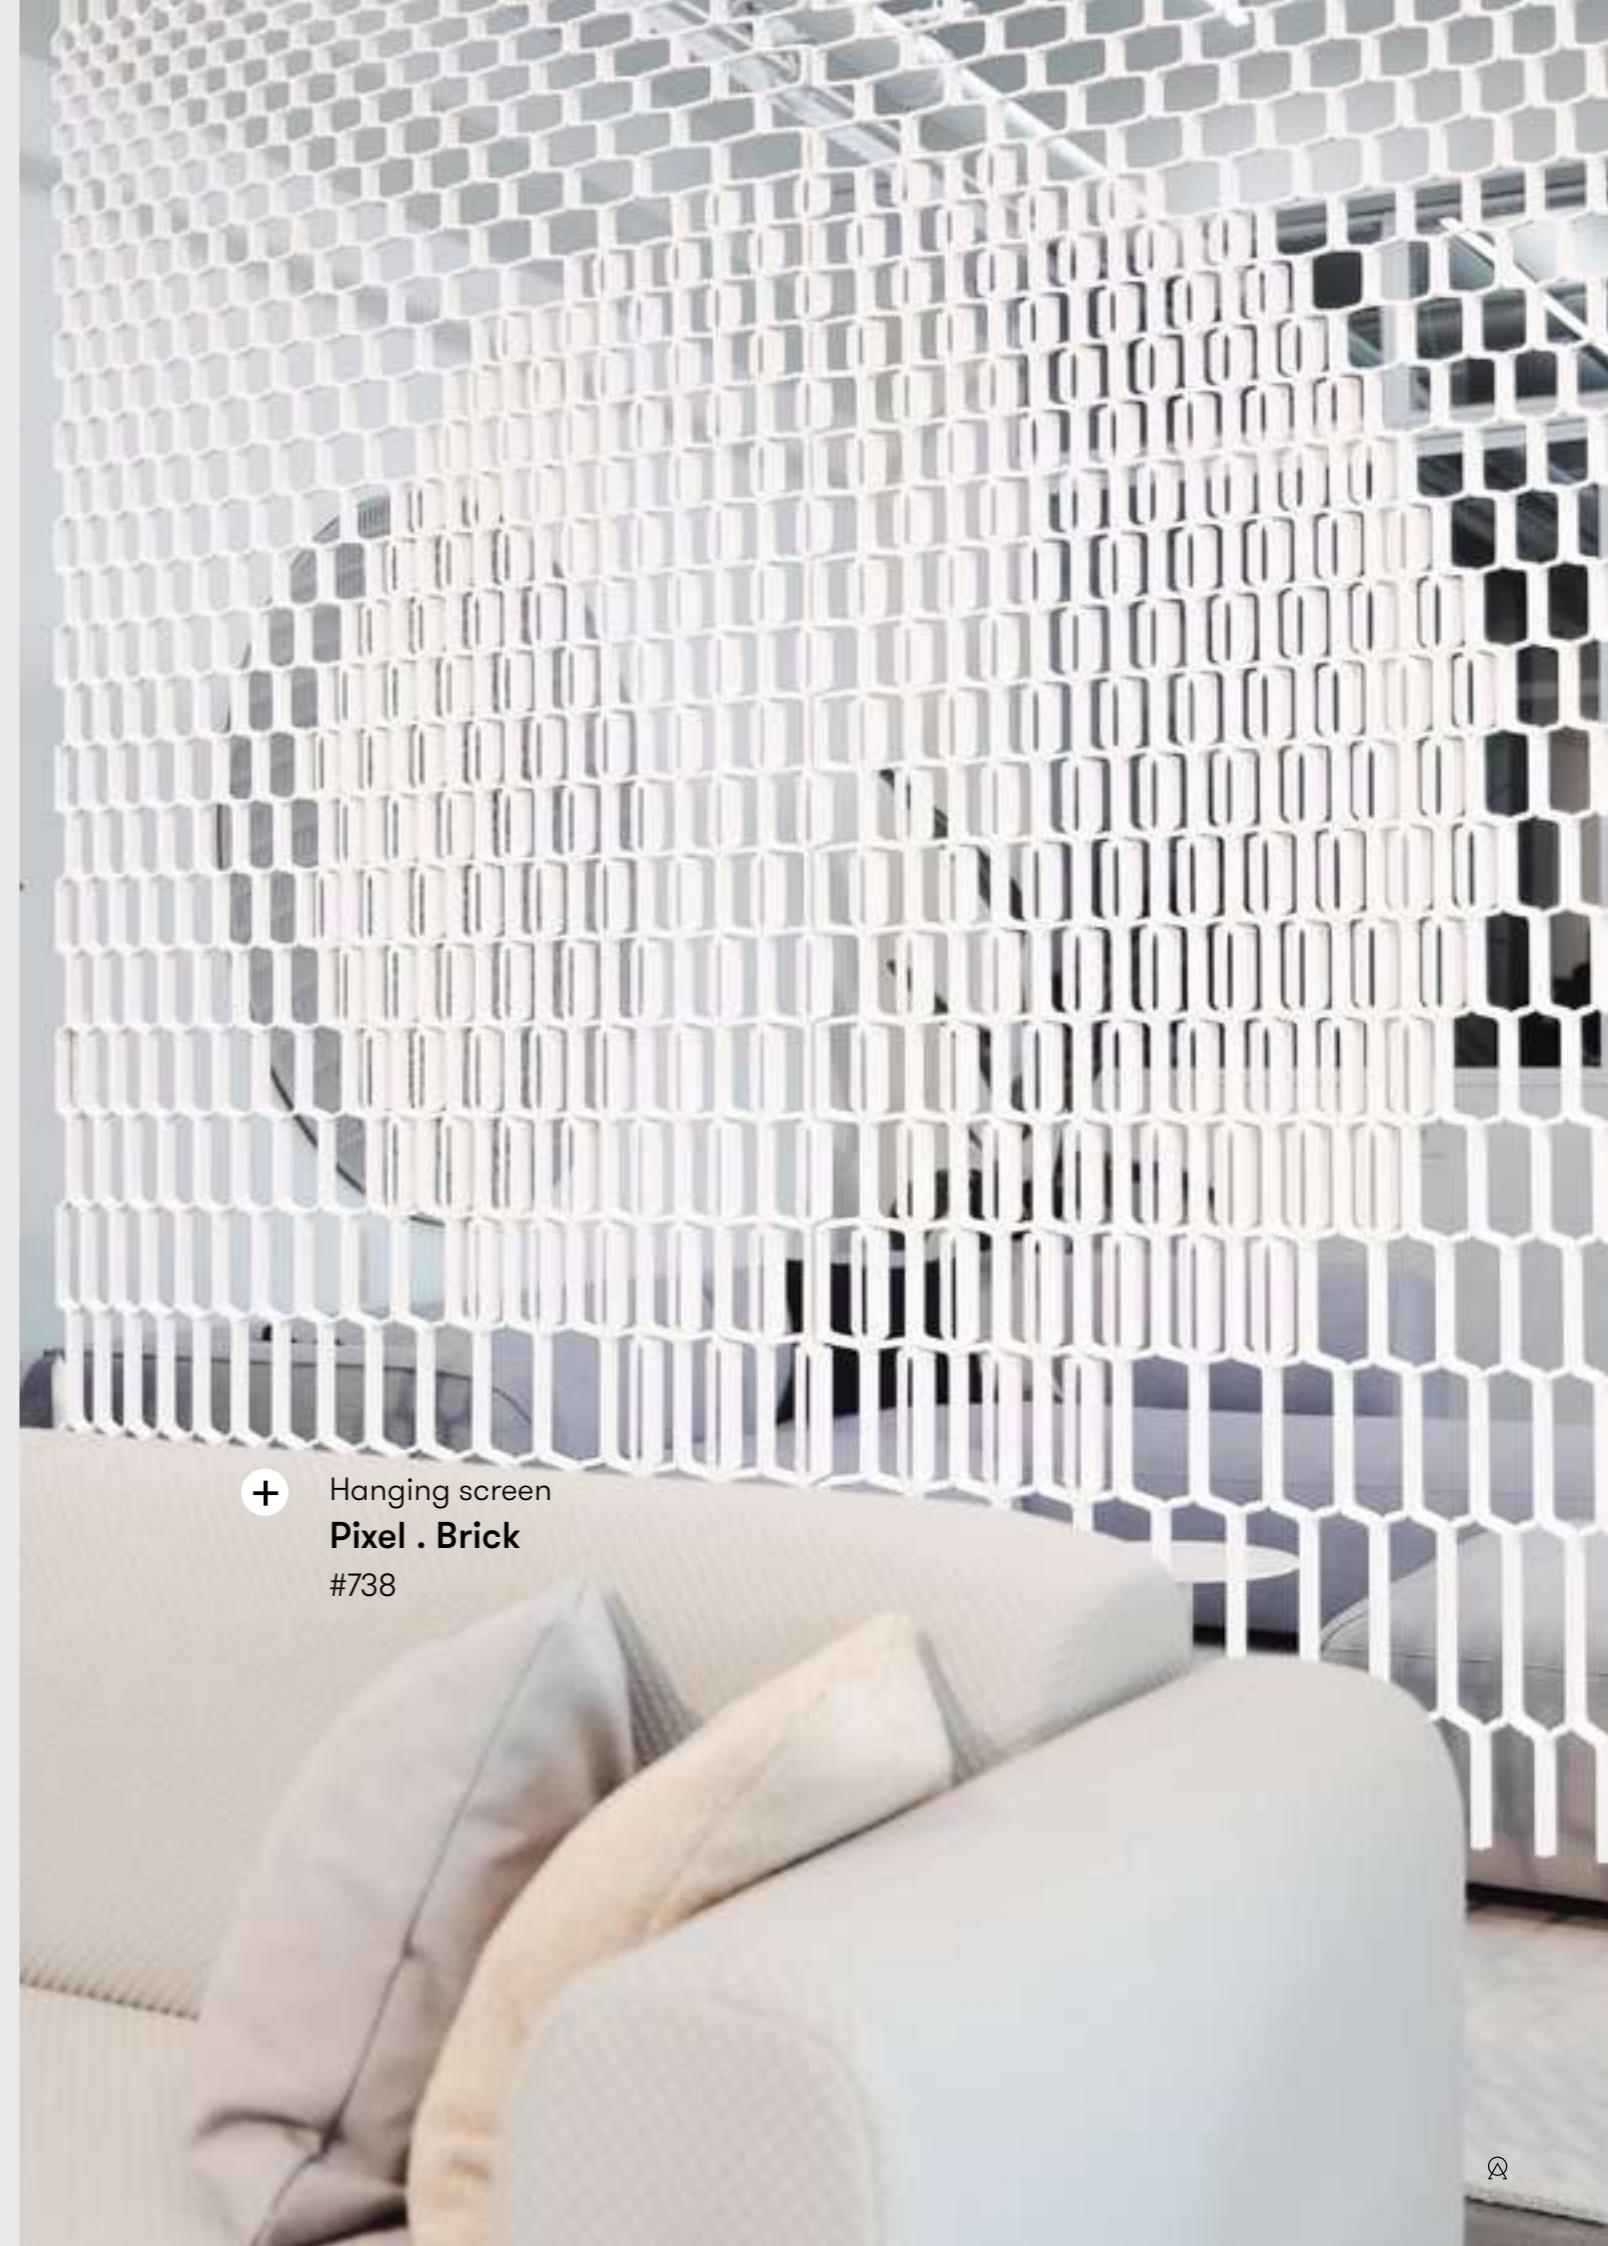

+ Hanging screen
Pixel . Brick
#738

Pixel .

Partition screens, Window coverings

The Pixel . system is an adaptive & transparent spatial divider system suitable for a wide range of settings. Its screens achieve modern expression through abstract patterns and bring a subtle level of privacy. Every pixel in the surface can be open or closed, casting decorative shadows, and giving structure to a floorplan. You can create infinite patterns & symbols based on your design, in line with your space & brand, and realize your own unique signature aesthetic. Scalable to every area size and available in your color of choice.