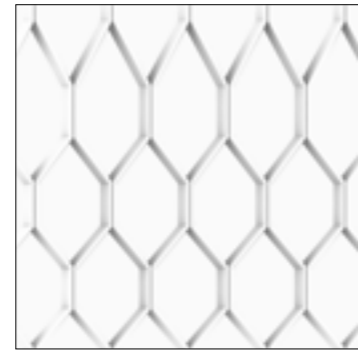

Mesh .

Partition screens, Window coverings

The Mesh . system consists of highly graphic, thin hanging partition screens with patterns that can change in size & shape. Configure the direction of the shape to create more dense or more open patterns. Use the system as a spatial solution to guide routing and atmosphere. The system is scalable to any area and available in your color of choice.

Product line

Hexagon

[+ www.aectual.com/systems/mesh-curve](http://www.aectual.com/systems/mesh-curve)