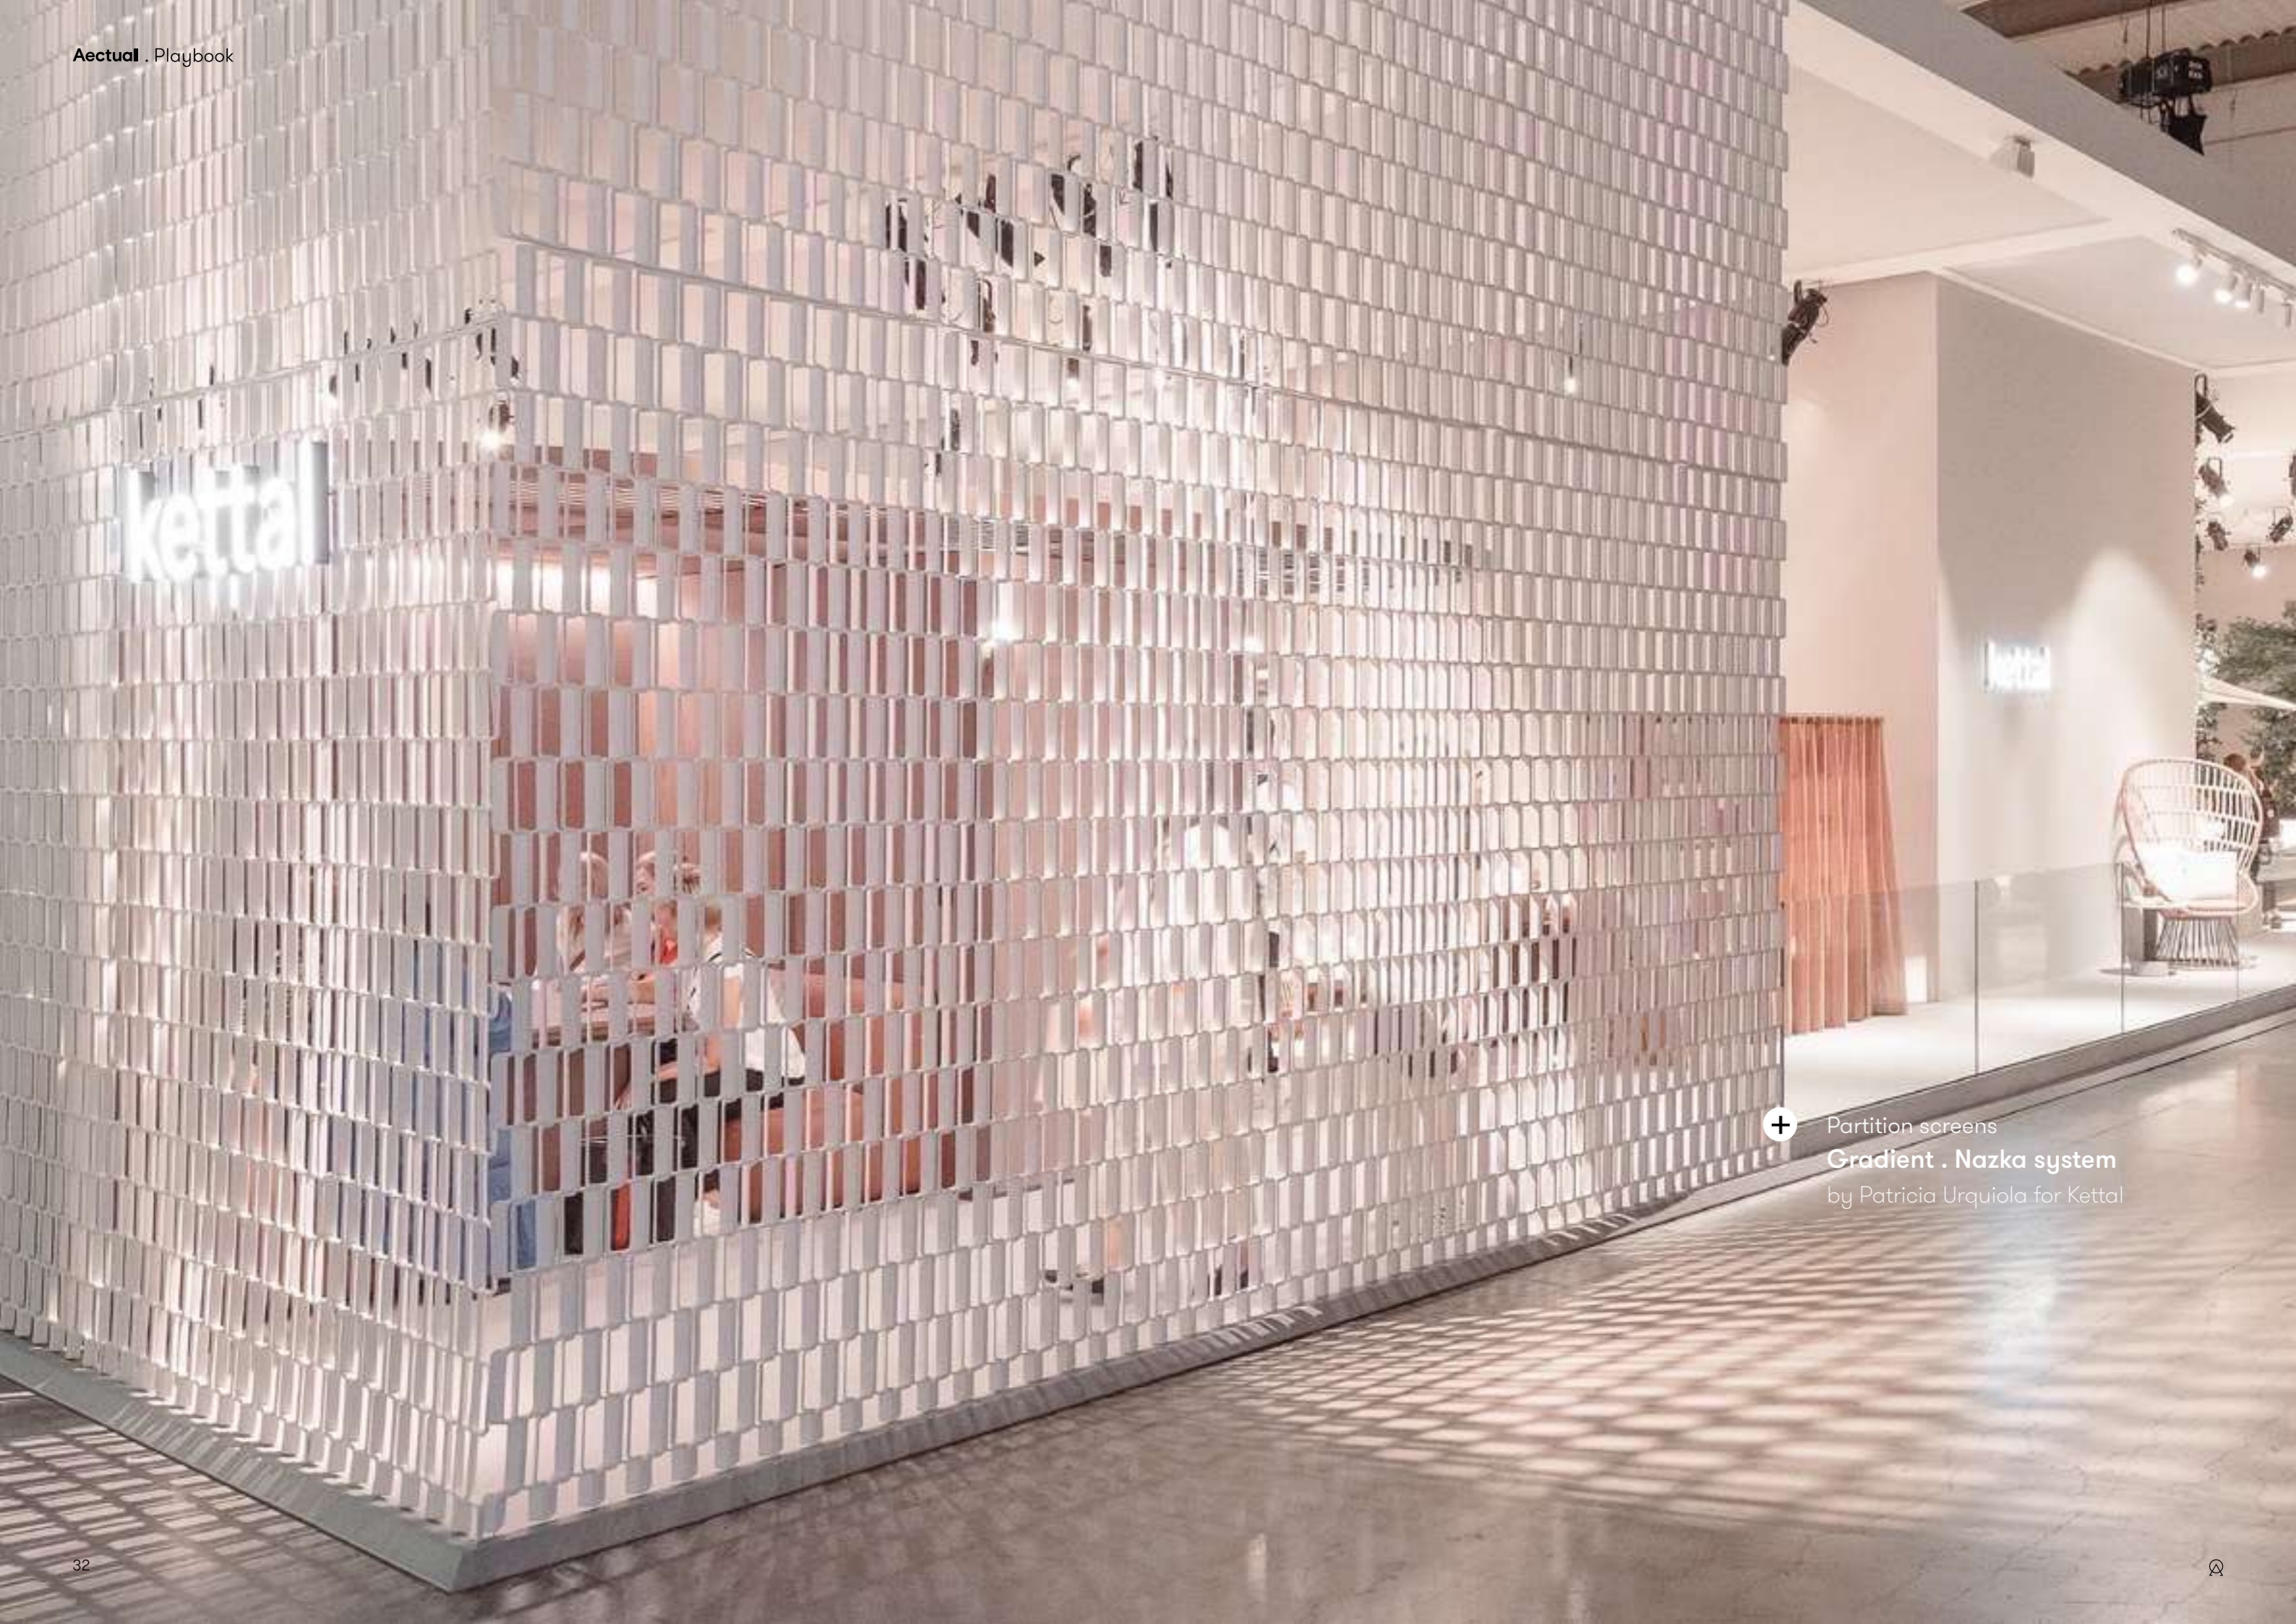

kettal

+ Partition screens
Gradient . Nazka system
by Patricia Urquiola for Kettal

Mesh .

Partition screens, Window coverings

The Mesh . system consists of highly graphic, thin hanging partition screens with patterns that can change in size & shape. Configure the direction of the shape to create more dense or more open patterns. Use the system as a spatial solution to guide routing and atmosphere. The system is scalable to any area and available in your color of choice.