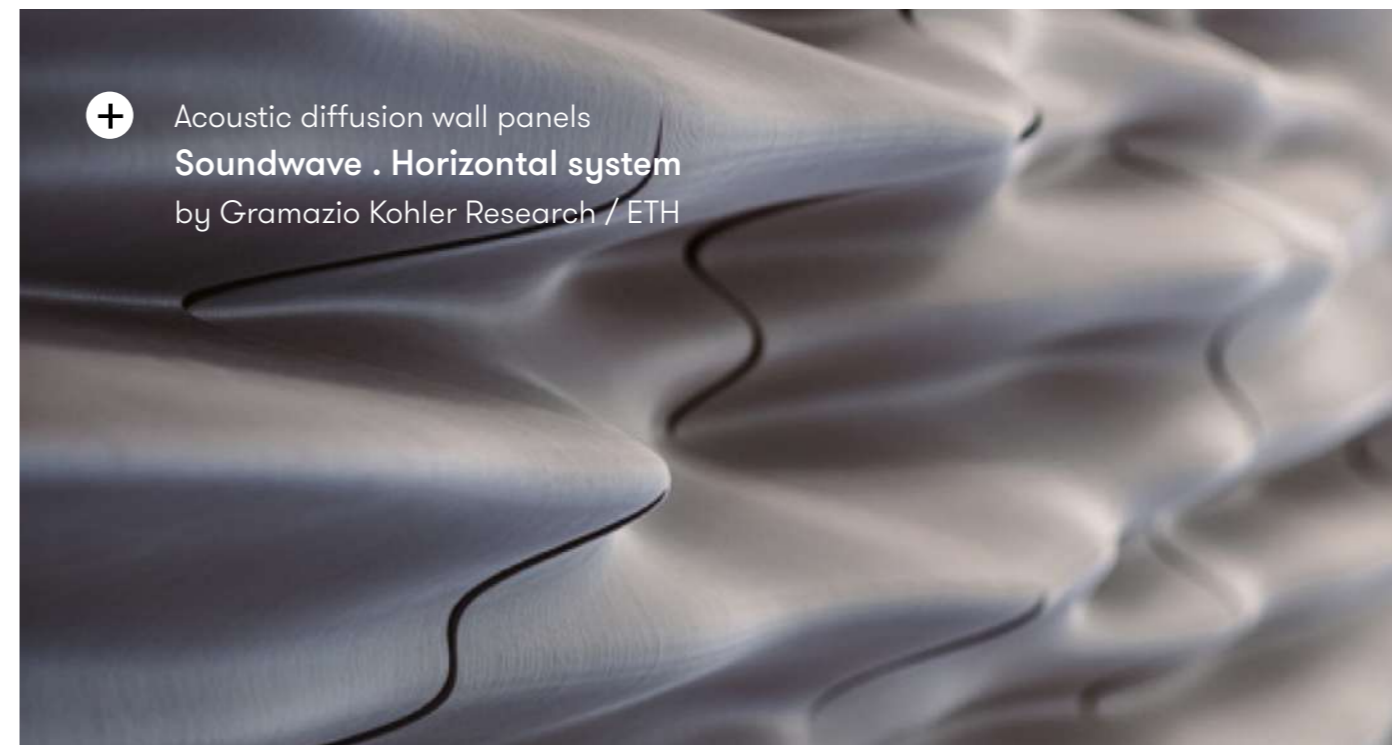

+ Acoustic diffusion wall panels
Soundwave . Horizontal system
by Gramazio Kohler Research / ETH