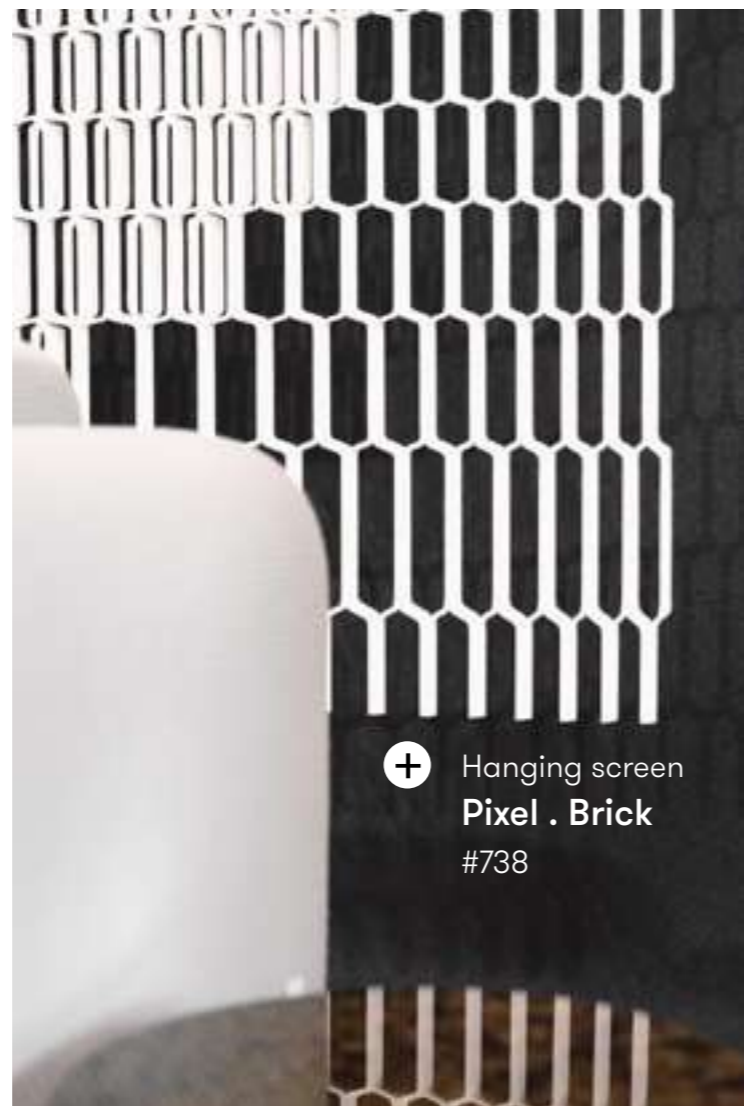

+ Hanging screen
Pixel . Brick
#738