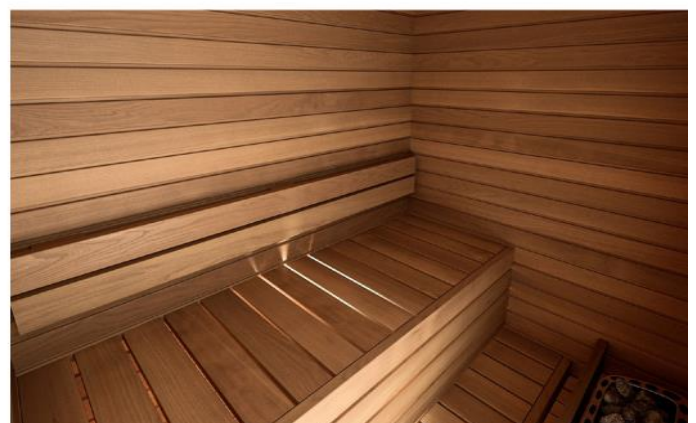

Key features

- Cozy and pleasant feel and look thanks to quality and color of thermo-aspen
- Small dimensions, easy fit to smaller spaces
- Easy-to-install DIY-sauna: ca 4-6 h with two persons
- Wooden details pre-treated with sauna wax
- Premium door with metal-wood handle

- Door opening direction can be changed upon installation