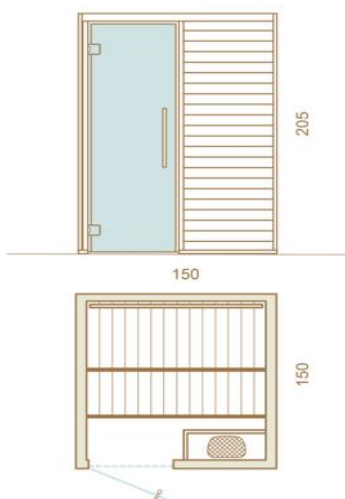

Key features

- Cozy and pleasant feel and look thanks to quality and color of thermo-aspen
- Small dimensions, easy fit to smaller spaces
- Easy-to-install DIY-sauna: ca 4-6 h with two persons
- Wooden details pre-treated with sauna wax
- Premium door with metal-wood handle

- Door opening direction can be changed upon installation