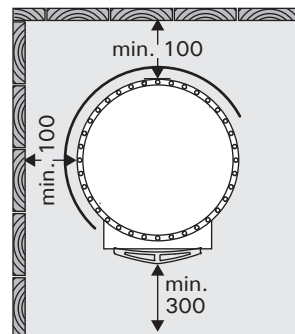

WX017	M2, M3/SL, 20 Pro,
	20 ES Pro/S
	Classic 220
	Linear, 22

WL200	Legend 150
	Legend 150 SL

Harvia protective sheaths (all dimensions in millimeters)