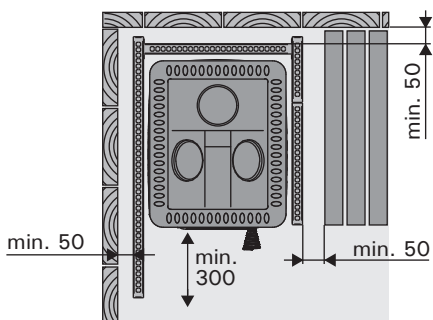

WX017	M2, M3/SL, 20 Pro,
	20 ES Pro/S
	Classic 220
	Linear, 22

WL200	Legend 150
	Legend 150 SL

Harvia protective sheaths (all dimensions in millimeters)