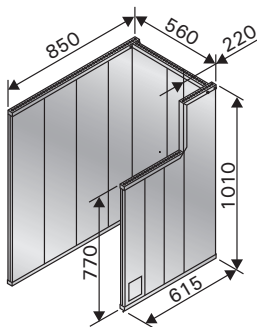

WX017	M2, M3/SL, 20 Pro,
	20 ES Pro/S
	Classic 220
	Linear, 22

WL200	Legend 150
	Legend 150 SL

Harvia protective sheaths (all dimensions in millimeters)