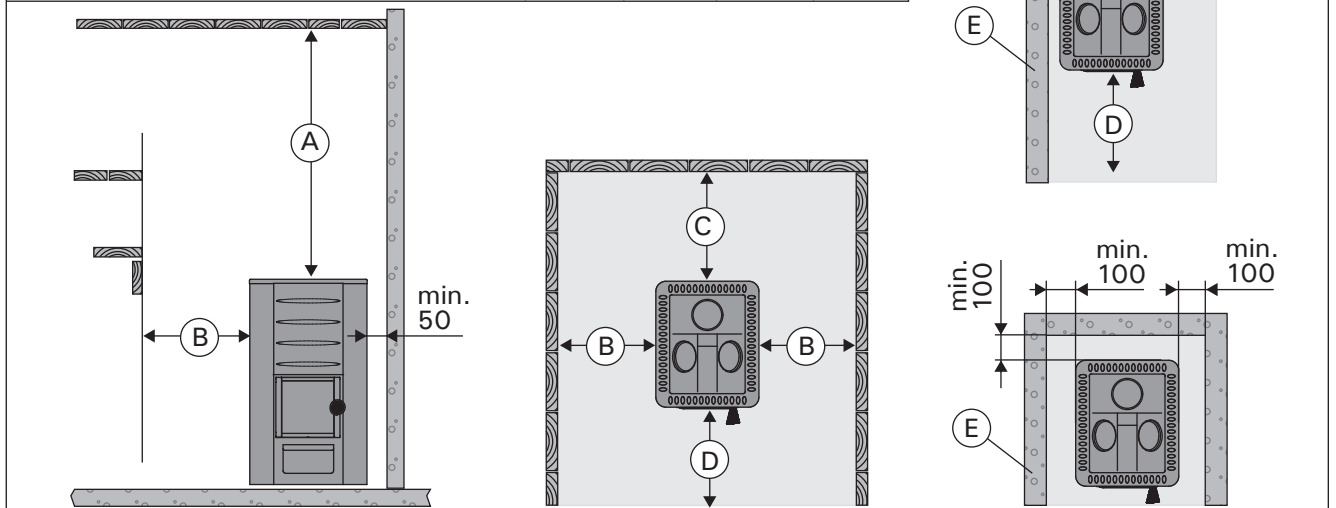

Safety distances (all dimensions in millimeters)

WX017	B min.
M1, M2, M3/SL, 20 Pro, 20 SL/Duo, 20 ES Pro/S, 20 Boiler, 20 SL Boiler, Premium, Classic 140/SL, Classic 220/Duo	300
26 Pro, Classic 280	375
Linear 16, 16	300
Linear 22/28, Linear 22 ES, 22 ES S, 22/S	400

Safety distances with protective sheaths (all dimensions in millimeters)