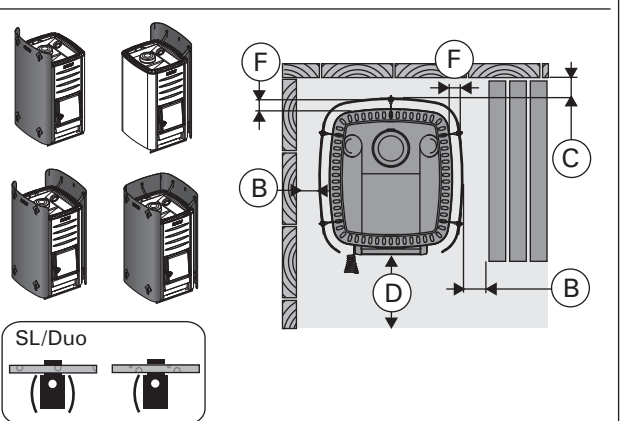

Safety distances (all dimensions in millimeters)

WX017	B min.
M1, M2, M3/SL, 20 Pro, 20 SL/Duo, 20 ES Pro/S, 20 Boiler, 20 SL Boiler, Premium, Classic 140/SL, Classic 220/Duo	300
26 Pro, Classic 280	375
Linear 16, 16	300
Linear 22/28, Linear 22 ES, 22 ES S, 22/S	400

Safety distances with protective sheaths (all dimensions in millimeters)