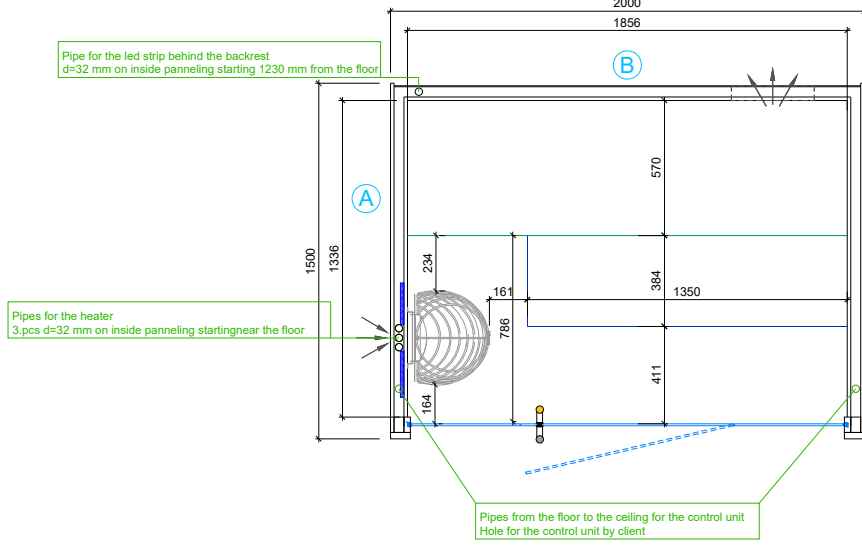

SMALL SAUNA GLASS FRONT "EMMA"

MEDIUM SAUNA GLASS FRONT "EMMA"

LARGE SAUNA GLASS FRONT "EMMA"