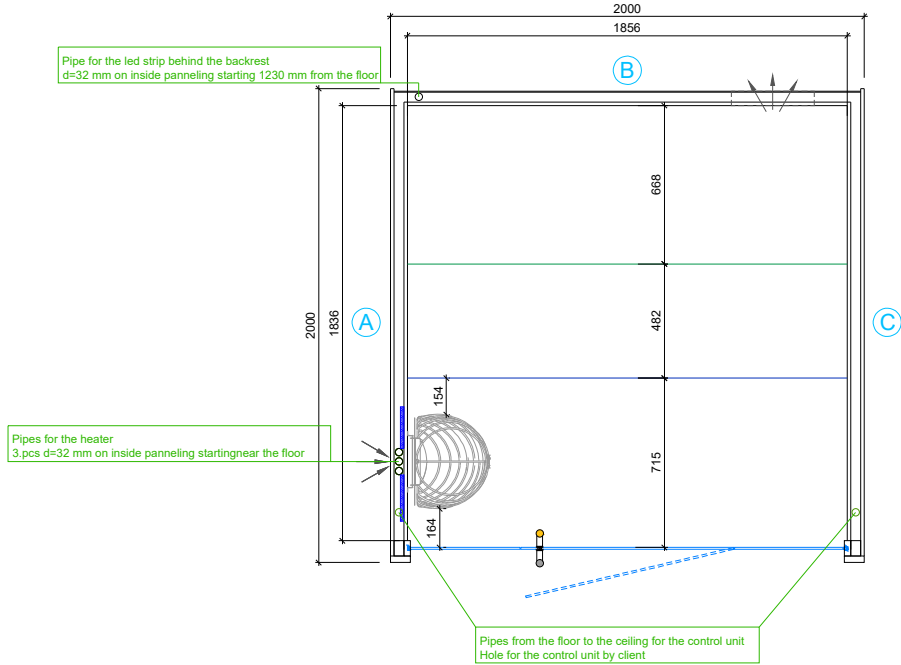

SMALL SAUNA GLASS FRONT "EMMA"

MEDIUM SAUNA GLASS FRONT "EMMA"

LARGE SAUNA GLASS FRONT "EMMA"