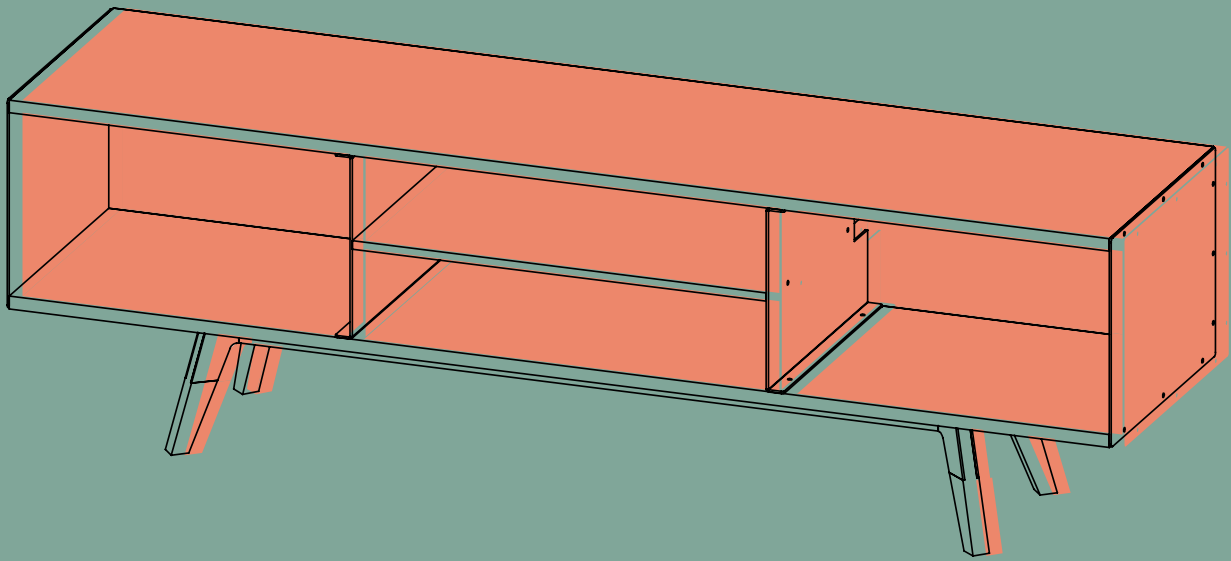

SP/N

Storage