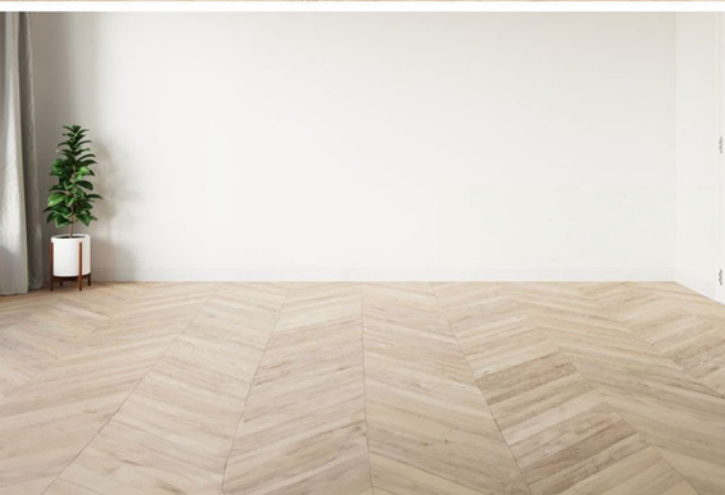

SOLID OAK PARQUET

A popular choice for furniture, floors, and construction, comes in a light to medium brown shade with a hint of gray or olive. The lighter sapwood, about 4 inches wide, adds to its natural charm.

SKU: F00

Size: 715mm x 123mm x 18mm

Description: Solid Oak Chevron Parquet

Thickness=18mm