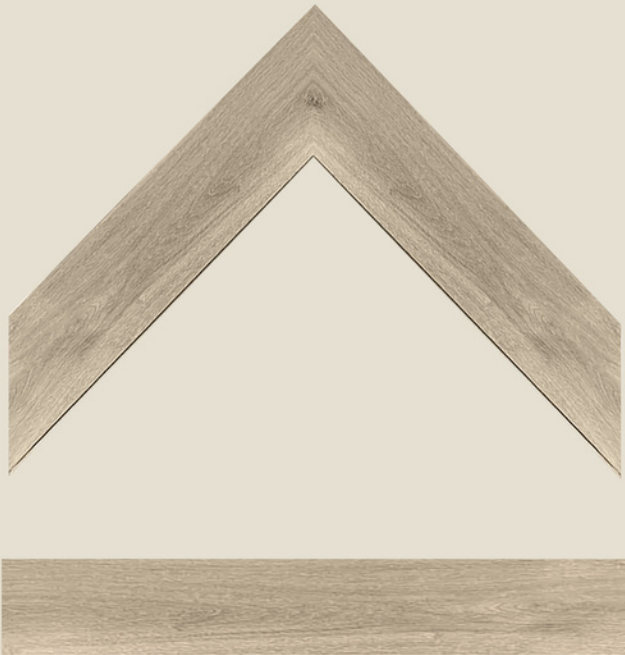

SOLID OAK PARQUET

The classic parquet design offers a timeless and versatile enhancement to both traditional and modern homes, imparting a touch of elegance. Its durability renders it suitable for various spaces such as hallways and lounges, with the charm of real wood.

SOLID OAK PARQUET

A popular choice for furniture, floors, and construction, comes in a light to medium brown shade with a hint of gray or olive. The lighter sapwood, about 4 inches wide, adds to its natural charm.

SKU: F00

Size: 715mm x 123mm x 18mm

Description: Solid Oak Chevron Parquet

Thickness=18mm

DISCOVER ELEGANCE BENEATH YOUR FEET!

 Office 2 , 1/9 Chambers
Road Altona North 3025

 (03) 9021-2012

 0488879793