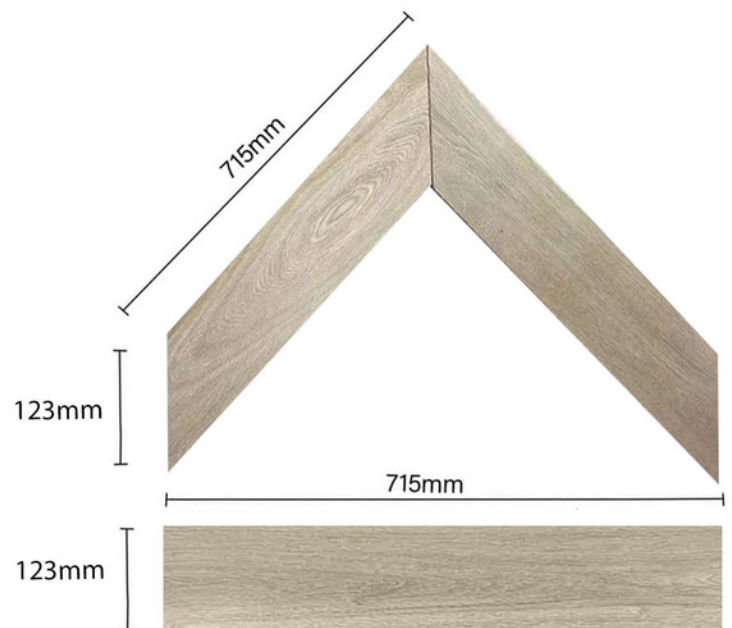

SOLID OAK PARQUET

The classic parquet design offers a timeless and versatile enhancement to both traditional and modern homes, imparting a touch of elegance. Its durability renders it suitable for various spaces such as hallways and lounges, with the charm of real wood.

SOLID OAK PARQUET

A popular choice for furniture, floors, and construction, comes in a light to medium brown shade with a hint of gray or olive. The lighter sapwood, about 4 inches wide, adds to its natural charm.

SKU: F00

Size: 715mm x 123mm x 18mm

Description: Solid Oak Chevron Parquet

Thickness=18mm

DISCOVER ELEGANCE BENEATH YOUR FEET!

 Office 2 , 1/9 Chambers
Road Altona North 3025

 (03) 9021-2012

 0488879793