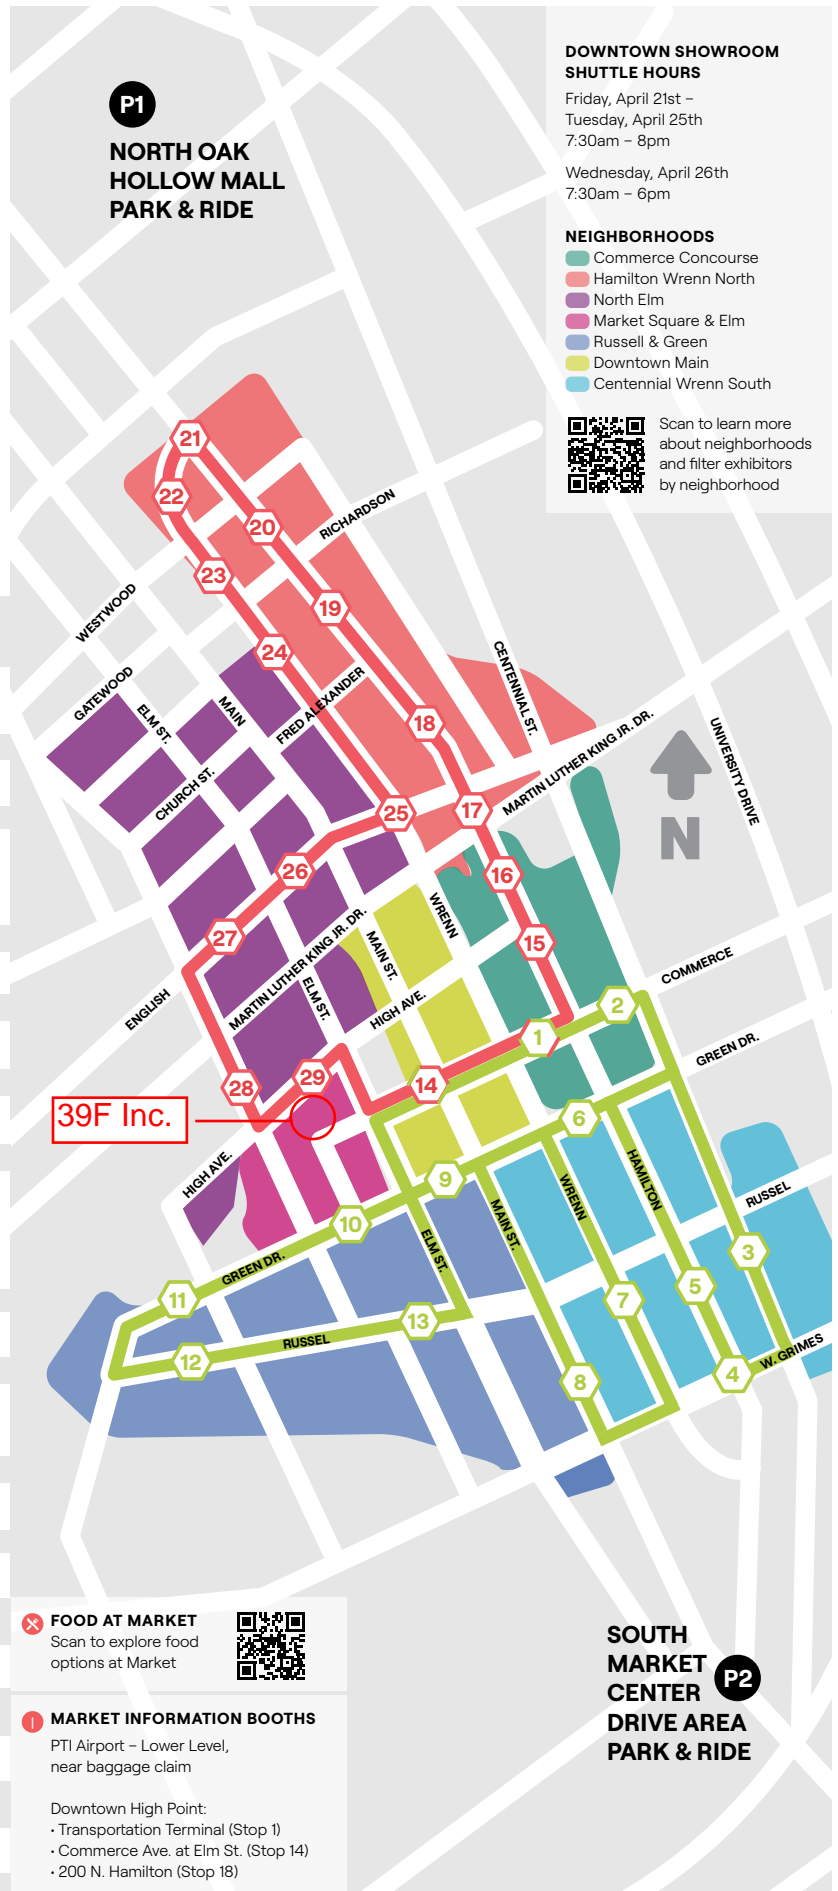

STOPS

- 1** Transportation Terminal RED/GREEN CONNECTOR
IHFC Commerce St., Coaster, Showplace, New Classic, Eichholtz, The Point, Center Stage, International Buyers Center, MediaLink
- 2** Lifestyle/Forbidden City, LC Direct, Showrooms at Centennial & Green
- 3** Centers of High Point, Schwung Home
- 4** Verellen, Shenandoah Furniture, 449 S. Wrenn
- 5** Centers of High Point
- 6** Austin Group, Market on Green, IHFC - Green Wing Entrance, Futura Leather, Abbyson, Four Seasons Furniture, Crown Mark, Whitewood/John Thomas Furniture, Ollix Design Center, Leather Italia
- 7** Platinum Decor, Luke Leather, Elements International, Riverside, Oscar's Fine Foods
- 8** Atrium on Main, Asian Loft
- 9** 220 Elm, Najarian Furniture Co., Parker House, Plank and Hide Co., AC Pacific
- 10** Homelegance, Decor-Rest
- 11** EJ Victor, Ideaitalia, Chelsea on Green, Tourmaline Home, Huntington House
- 12** Michael Nicholas Designs, 214 Modern Vintage
- 13** Braxton Culler, Theodore Alexander, Art Addiction
- 14** ED/GREEN CONNECTOR
C&D Building, Casa Italia, Profit Center/Pasha Home, 220 Elm, Suites at Market Square, National Furniture Mart, Radio Bldg., IHFC-Main Wing Entrance, Plaza Suites-Elm St. Entrance, Center Tower Theatre, Elegant Lighting
- 15** Violino, Universal Furniture, Global Furniture USA
- 16** Klaussner Furniture, Wesley Allen, Eloquence, Oly, Caracole, A.R.T. Furniture, Inc.
- 17** 200 Steele, Legacy Leather, Artistic Leathers, Artesia, South + English, Branch Home
- 18** 200 N Hamilton, 311 N Hamilton, Hamilton Court, Vanguard, Steele St. Parking Lot, Interlude Home, Wendover Art
- 19** Baker Furniture, 330 N Hamilton, Soicher-Marín, Gabby/Summer Classics
- 20** Francesco Molon, New Growth Designs, Clayton & Company, Homey Designs
- 21** Paladin, Boxwood Antique Market
- 22** David Michael, 525 N Wrenn, Tomlinson, The Dog House
- 23** McKinley Leather, Modern History, Paul Robert, Creative Metal & Wood, Paddled South Brewing, Nomad Wineworks, Libeco Home, Itinerant Studio
- 24** Main Street Access
- 25** Julian Chichester, Mr. Brown London, Maria Yee, GJ Styles, Aidan Gray, The Bank on Wrenn, Ro Sham Beaux, Lancaster, SOURCC, Penny Path, Unwind on Main
- 26** HURTADO, HTL, Classic Leather, Tonin Casa, Capa
- 27** Randall Tysinger Antiques, Design Legacy, Elegant Earth, Truist Point Stadium, Stock + Grain Food Hall
- 28** Circa Loft, Reunion, Buyers' Parking Lot
- 29** Lee Industries, Market Square, red egg