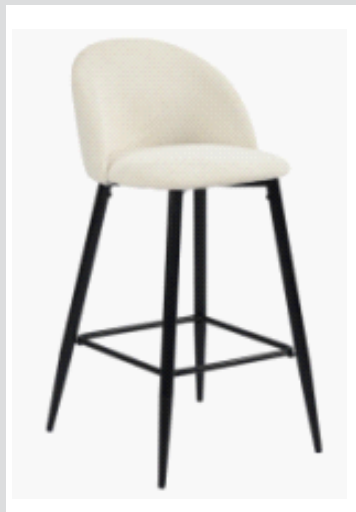

**HASEEB TERRY CREAM
BLACK LEG**