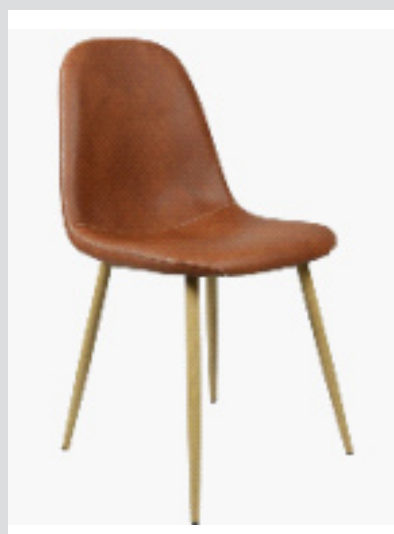

**CHARLTON VINTAGE A
LMKZ**