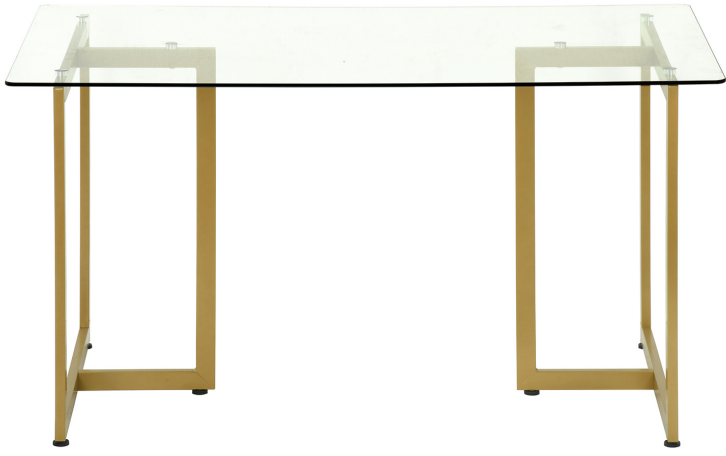

NDEPENDENC +KAROMI

KAROMI SUEDE 230224000033
MIX N WALNUT TABLE 1100300013419

MIX N WALNUT TABLE KD

BARI WALNUT BLACK LEG

CLIFT WHITE MARBLE A

SLIP GLASS GOLD LEG 140

**SLIP GLASS
BLACK LEG 120**

BRANDT MARBLE GOLD LEG 140