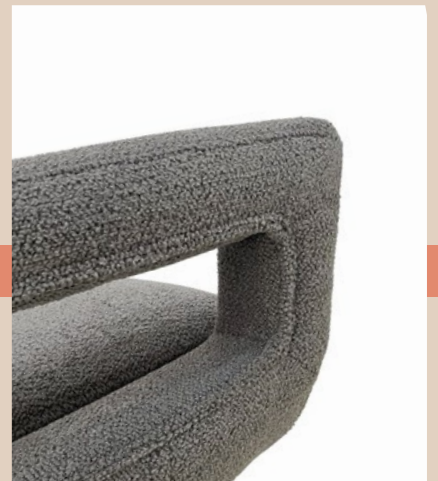

39F INC.

One-stop Wholesaler In Interior Furniture

HPMKT
High Point Market™

The Home of
Home Furnishings.

DEWSBURY YELLOW

SWIVEL ACCENT CHAIR

W: 59 CM x D: 85 CM x H: 94 CM

W: 23.2" x D: 33.5" x H: 37"

ALINTONER DOUBLE WITH FOOTREST

SWIVEL ACCENT CHAIR

W: 88 CM x D: 63 CM x H: 115.5 CM

W: 34.6" x D: 24.8" x H: 45.5"

YANELY

SWIVEL ACCENT CHAIR

W: 71 CM x D: 70 CM x H: 96 CM

W: 28" x D: 27.6" x H: 38"

NEGOTH

SWIVEL ACCENT CHAIR

W: 73 CM x D: 68 CM x H: 91 CM

W: 28.7" x D: 26.8" x H: 35.8"

AESTON

SWIVEL ACCENT CHAIR

W: 65 CM x D: 81 CM x H: 92 CM

W: 25.6" x D: 32" x H: 36.2"