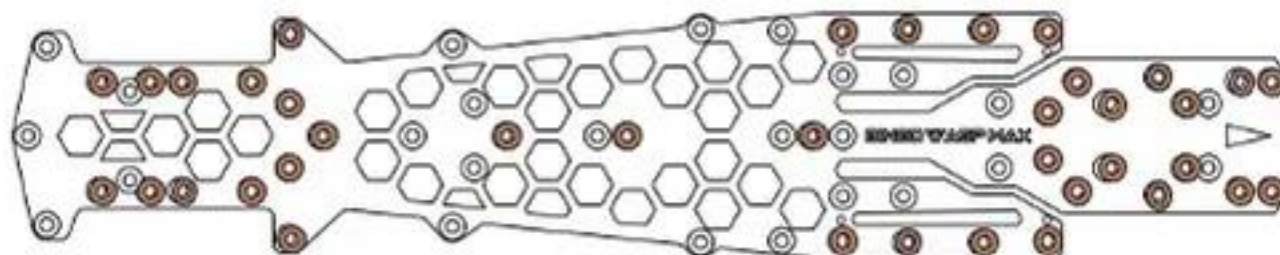

## **WASP MAX 1/10 SCALE RC DRIFT CHASSIS**

**YOKOMO YD-2**  
REARWARD BATTERY W/OPTIONAL  
YOKOMO BATTERY ADAPTERS

**YOKOMO YD-2**  
FORWARD BATTERY W/OPTIONAL  
YOKOMO BATTERY ADAPTERS

## WASP MAX 1/10 SCALE RC DRIFT CHASSIS

SERVO MOUNT  
LOCATIONS

REVE D RDX

REVE D RDX  
UPPER STAY

TOP

BOTTOM

RECESSED