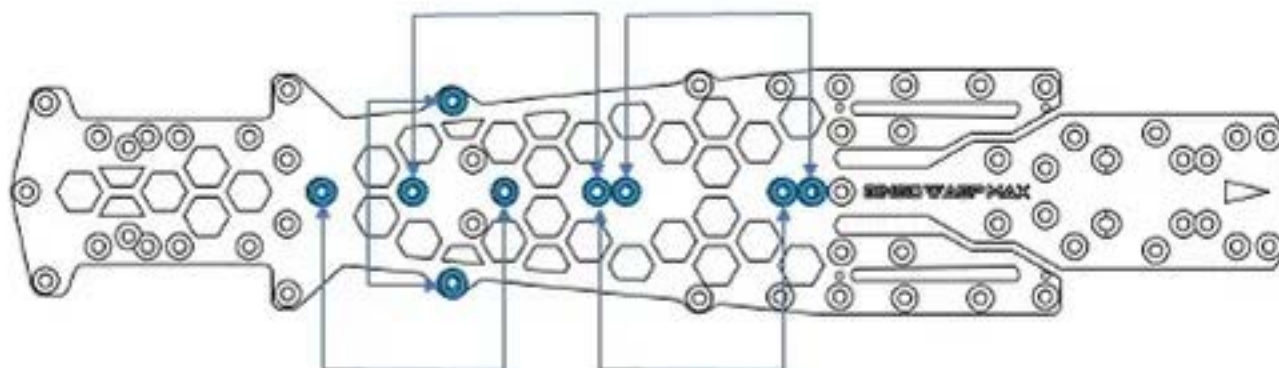

## **WASP MAX 1/10 SCALE RC DRIFT CHASSIS**

**YOKOMO YD-2**  
REARWARD BATTERY W/OPTIONAL  
YOKOMO BATTERY ADAPTERS

**YOKOMO YD-2**  
FORWARD BATTERY W/OPTIONAL  
YOKOMO BATTERY ADAPTERS

## WASP MAX 1/10 SCALE RC DRIFT CHASSIS

SERVO MOUNT  
LOCATIONS

REVE D RDX

REVE D RDX  
UPPER STAY

TOP

BOTTOM

RECESSED