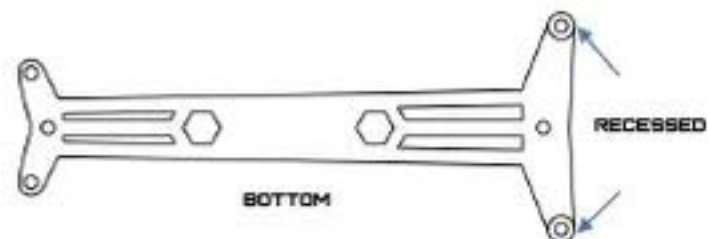

## WASP MAX 1/10 SCALE RC DRIFT CHASSIS

SERVO MOUNT  
LOCATIONS

REVE D RDX

REVE D RDX  
UPPER STAY

TOP

BOTTOM

RECESSED