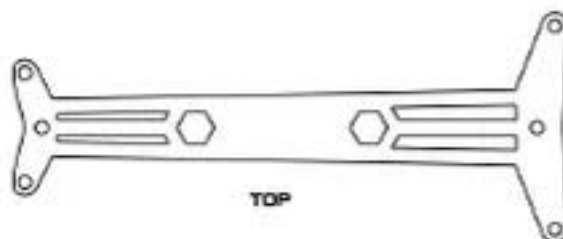

## WASP MAX 1/10 SCALE RC DRIFT CHASSIS

SERVO MOUNT  
LOCATIONS

REVE D RDX

REVE D RDX  
UPPER STAY

TOP

BOTTOM

RECESSED