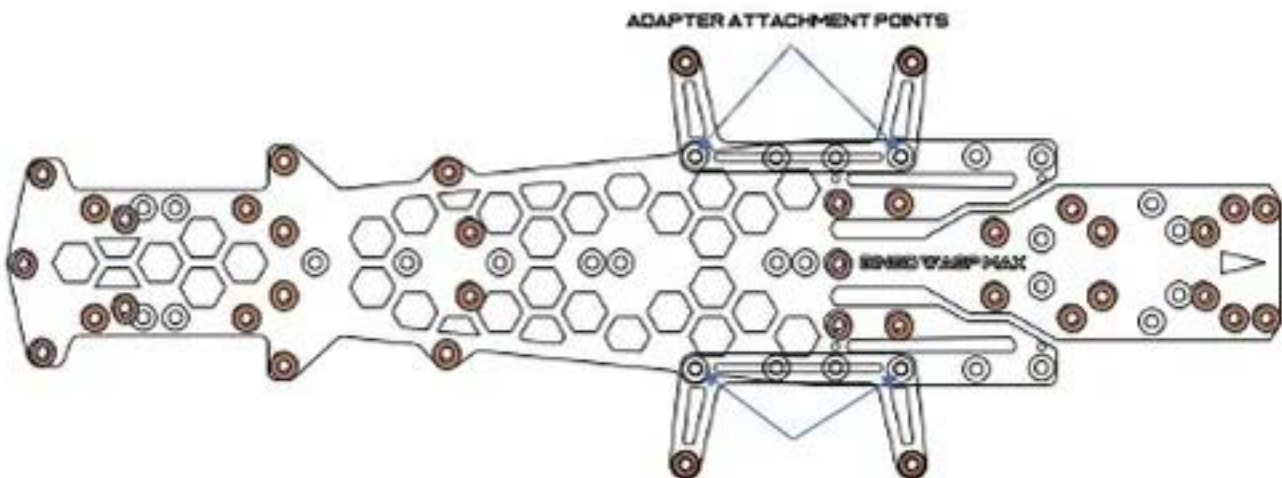

# **BINGO RC DESIGNS**

## **WASP MAX 1/10 SCALE RC DRIFT CHASSIS**

**YOKOMO YD-2**  
REARWARD BATTERY W/OPTIONAL  
YOKOMO BATTERY ADAPTERS

**YOKOMO YD-2**  
FORWARD BATTERY W/OPTIONAL  
YOKOMO BATTERY ADAPTERS

## WASP MAX 1/10 SCALE RC DRIFT CHASSIS

SERVO MOUNT  
LOCATIONS

REVE D RDX

REVE D RDX  
UPPER STAY

TOP

BOTTOM

RECESSED