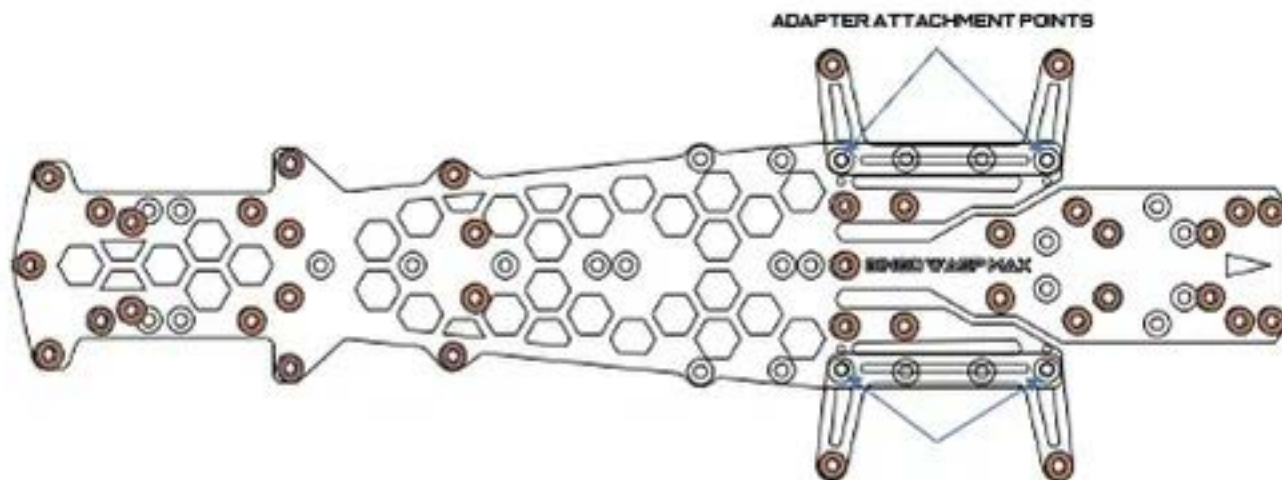

# **BINGO RC DESIGNS**

## **WASP MAX 1/10 SCALE RC DRIFT CHASSIS**

**YOKOMO YD-2**  
REARWARD BATTERY W/OPTIONAL  
YOKOMO BATTERY ADAPTERS

**YOKOMO YD-2**  
FORWARD BATTERY W/OPTIONAL  
YOKOMO BATTERY ADAPTERS

## WASP MAX 1/10 SCALE RC DRIFT CHASSIS

SERVO MOUNT  
LOCATIONS

REVE D RDX

REVE D RDX  
UPPER STAY

TOP

BOTTOM

RECESSED