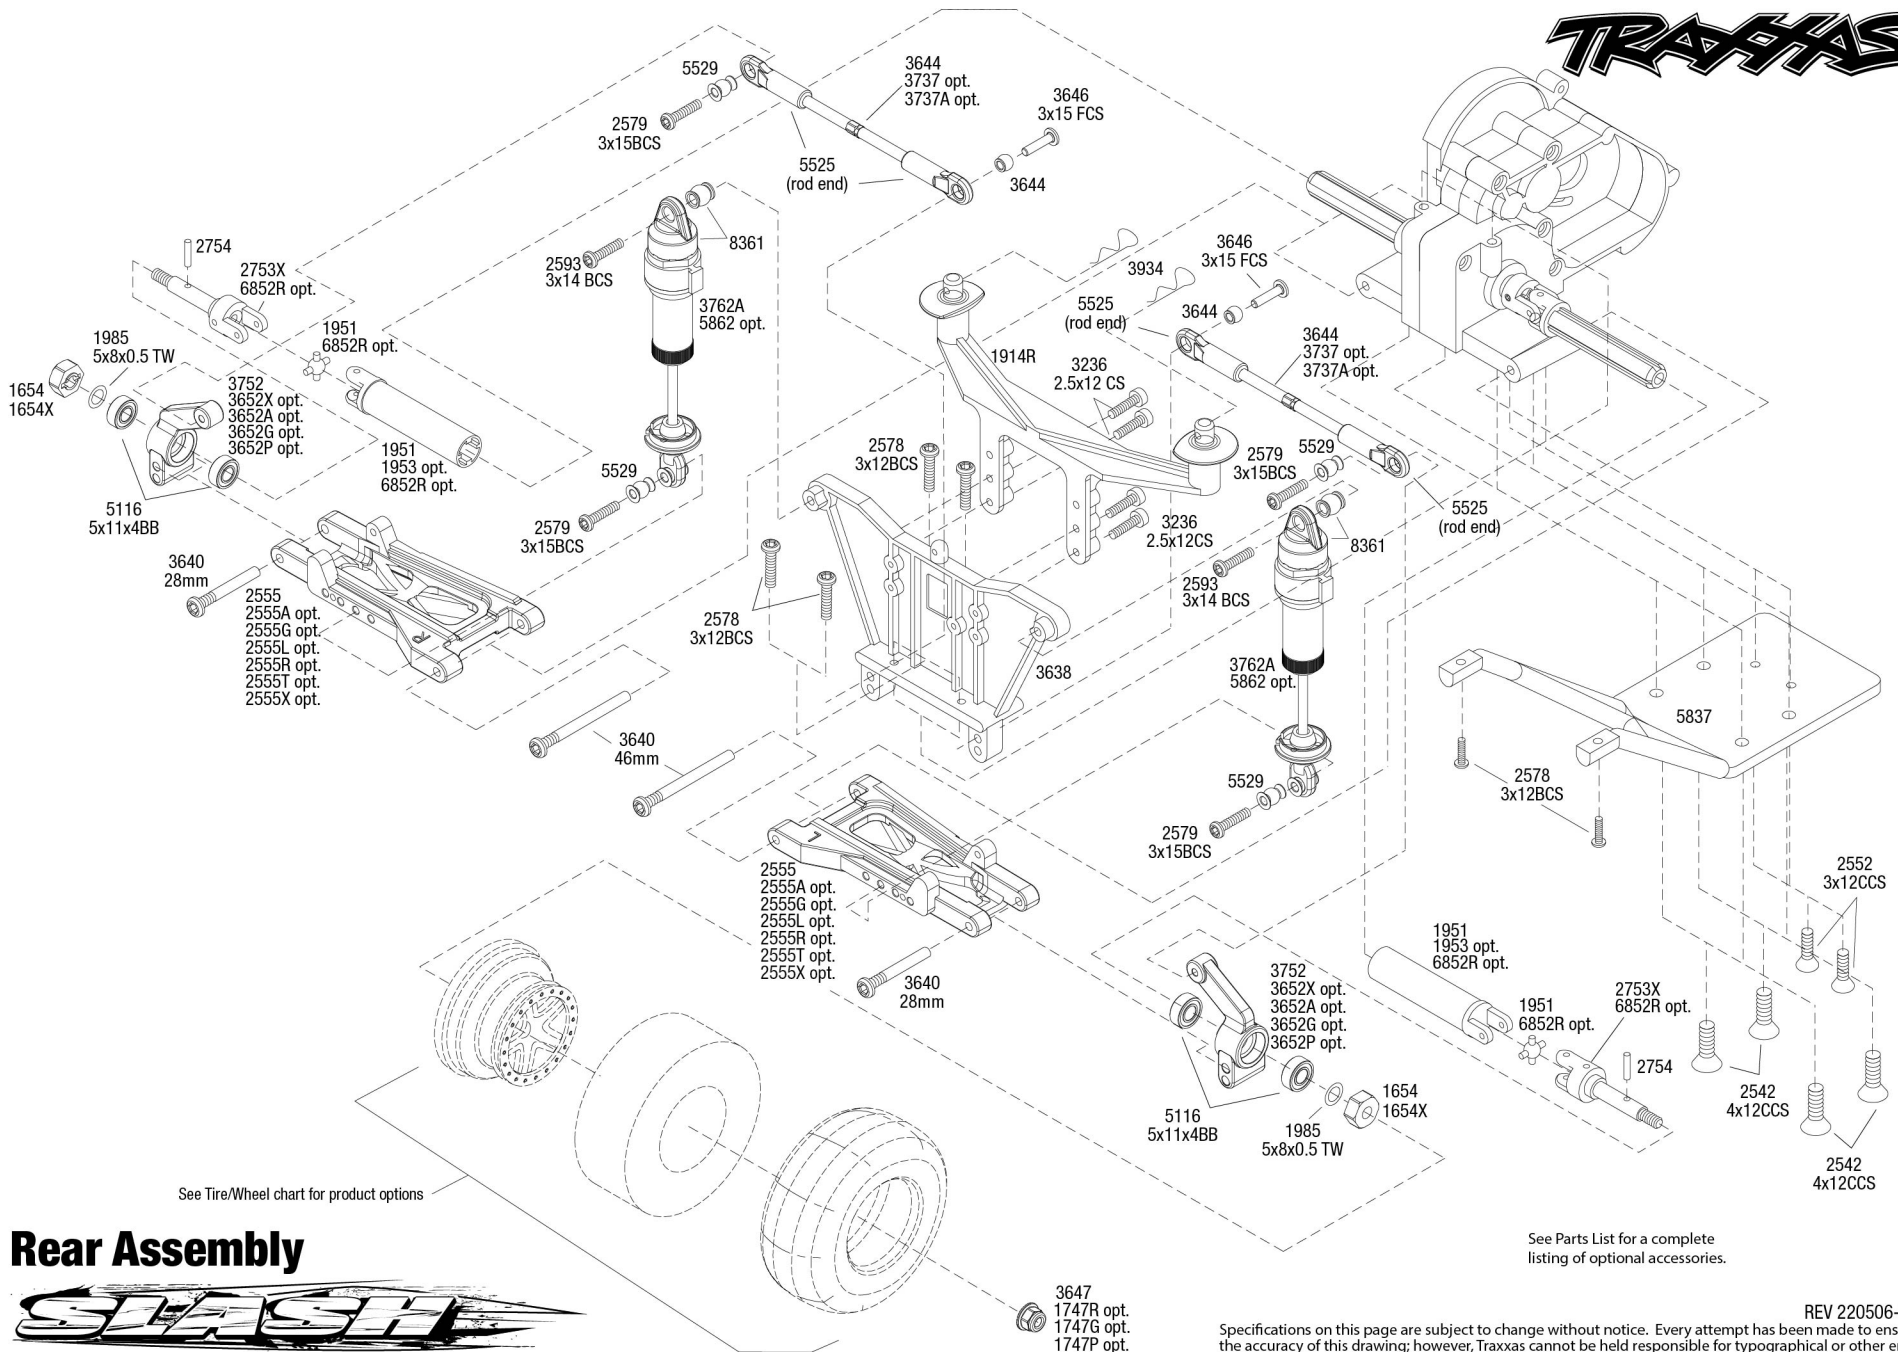

Front Assembly

See Tire/Wheel chart for product options

REV 220506-R15

See Parts List for a complete listing of optional accessories. Specifications on this page are subject to change without notice. Every attempt has been made to ensure the accuracy of this drawing; however, Traxxas cannot be held responsible for typographical or other errors.

See Tire/Wheel chart for product options

Rear Assembly

See Parts List for a complete listing of optional accessories.

Transmission Assembly

Available fully assembled as part #3695

See Parts List for a complete listing of optional accessories.