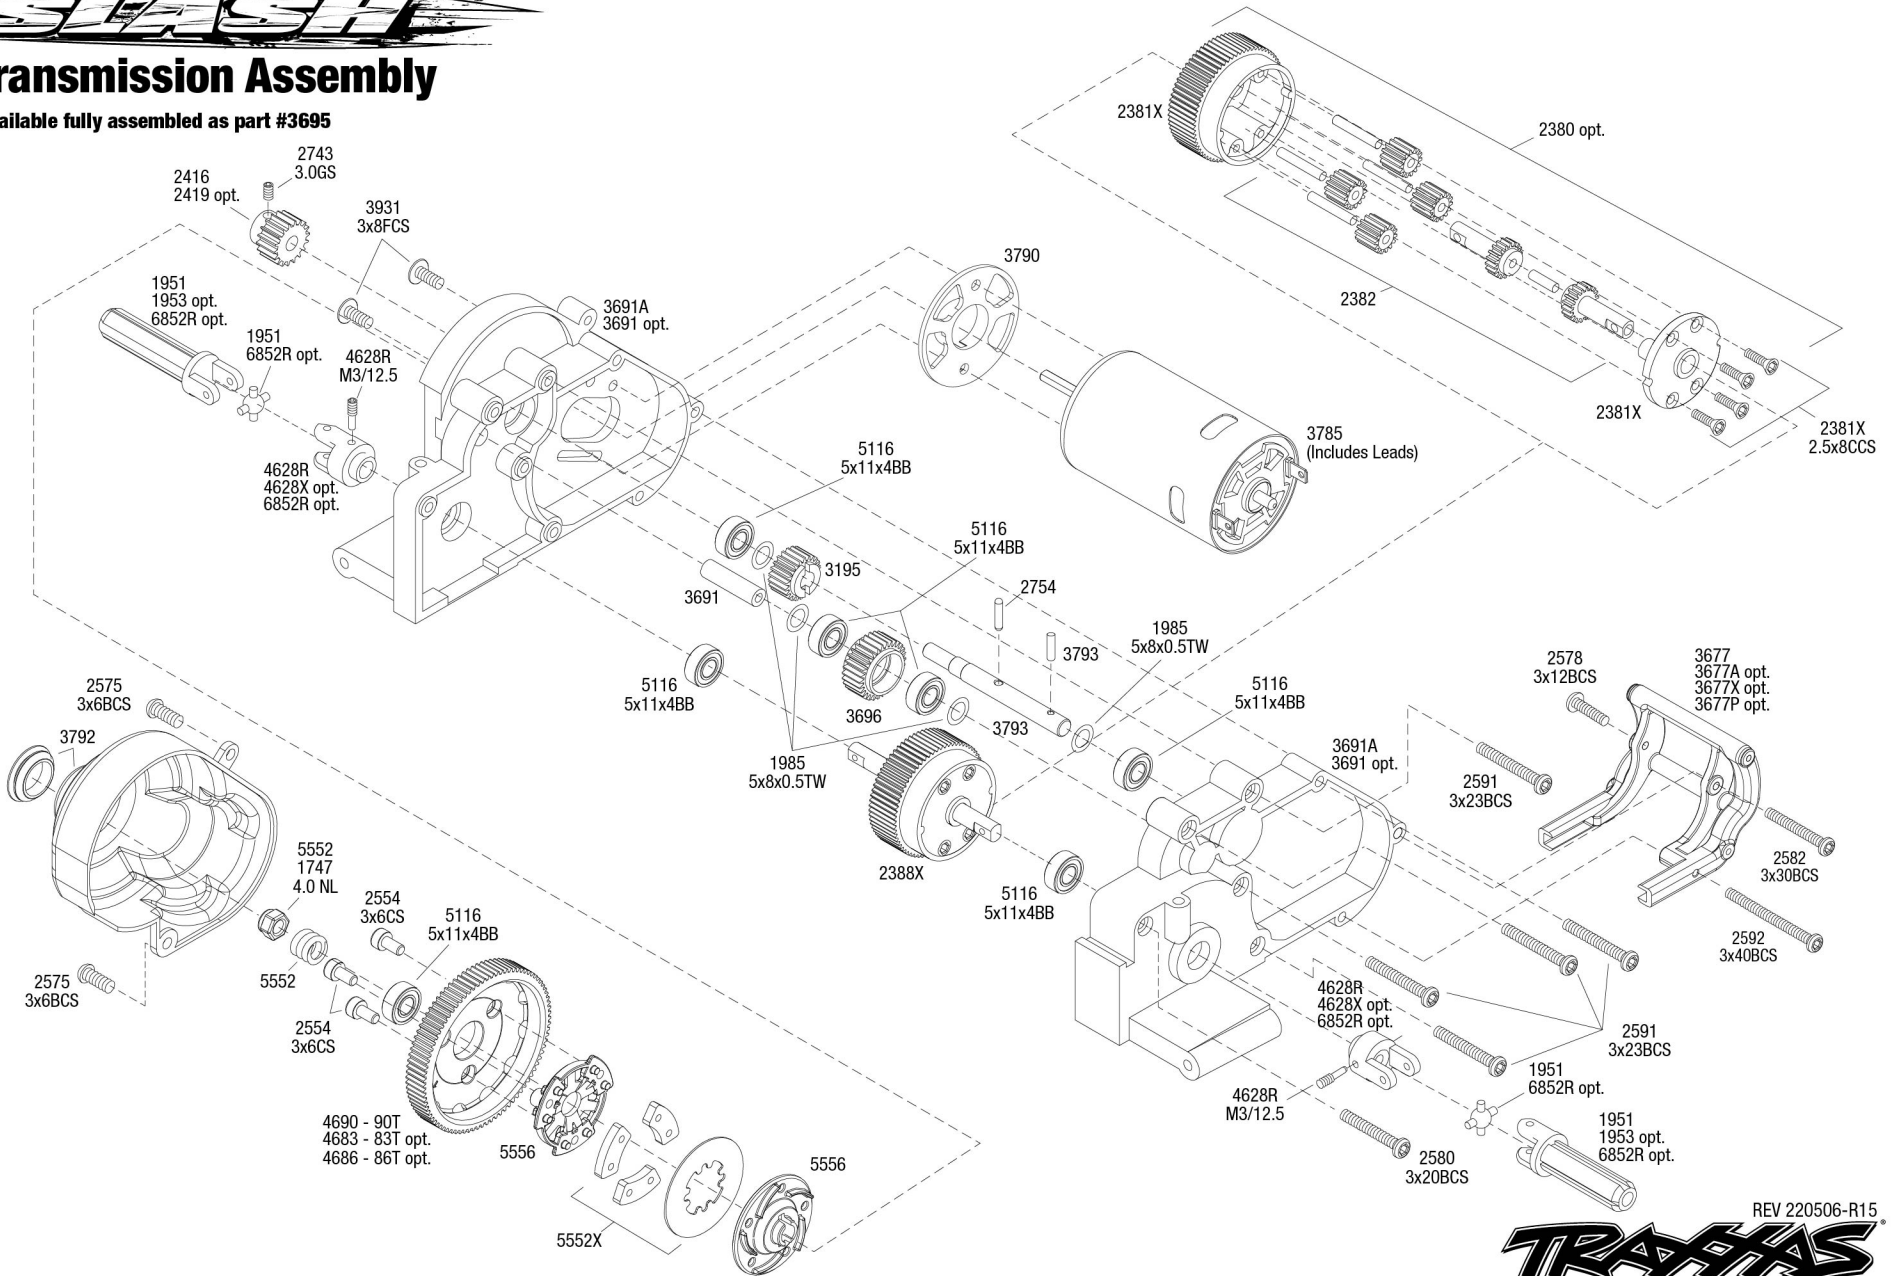

Front Assembly

See Tire/Wheel chart for product options

REV 220506-R15

See Parts List for a complete listing of optional accessories. Specifications on this page are subject to change without notice. Every attempt has been made to ensure the accuracy of this drawing; however, Traxxas cannot be held responsible for typographical or other errors.

See Tire/Wheel chart for product options

Rear Assembly

See Parts List for a complete listing of optional accessories.

Transmission Assembly

Available fully assembled as part #3695

See Parts List for a complete listing of optional accessories.