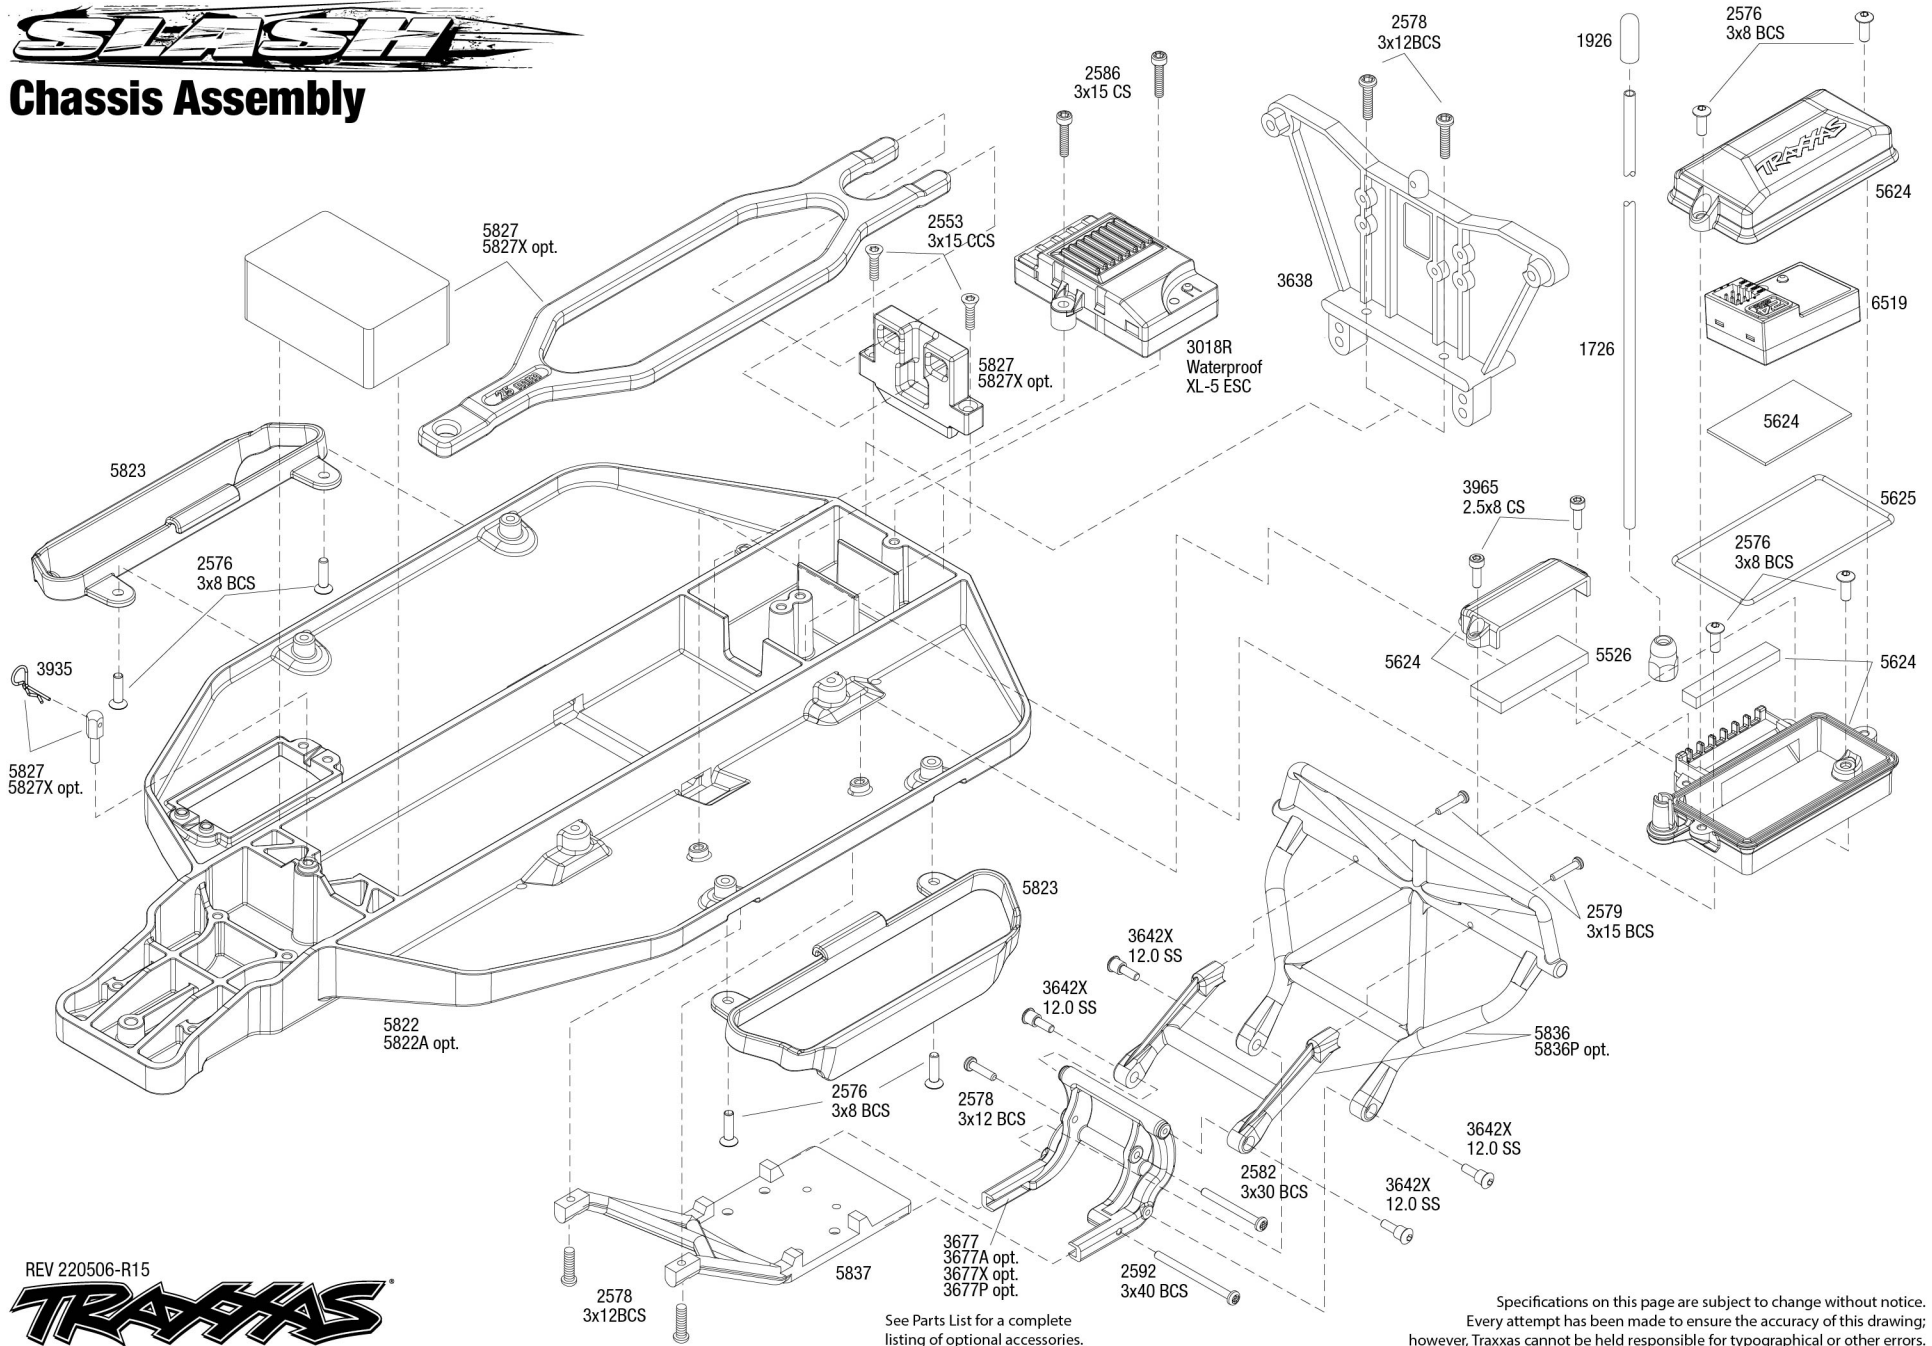

Chassis Assembly

REV 220506-R15

See Parts List for a complete listing of optional accessories.

Specifications on this page are subject to change without notice. Every attempt has been made to ensure the accuracy of this drawing; however, Traxxas cannot be held responsible for typographical or other errors.

Front Assembly

See Tire/Wheel chart for product options

REV 220506-R15

See Parts List for a complete listing of optional accessories. Specifications on this page are subject to change without notice. Every attempt has been made to ensure the accuracy of this drawing; however, Traxxas cannot be held responsible for typographical or other errors.

See Tire/Wheel chart for product options

Rear Assembly

See Parts List for a complete listing of optional accessories.

Transmission Assembly

Available fully assembled as part #3695

See Parts List for a complete listing of optional accessories.