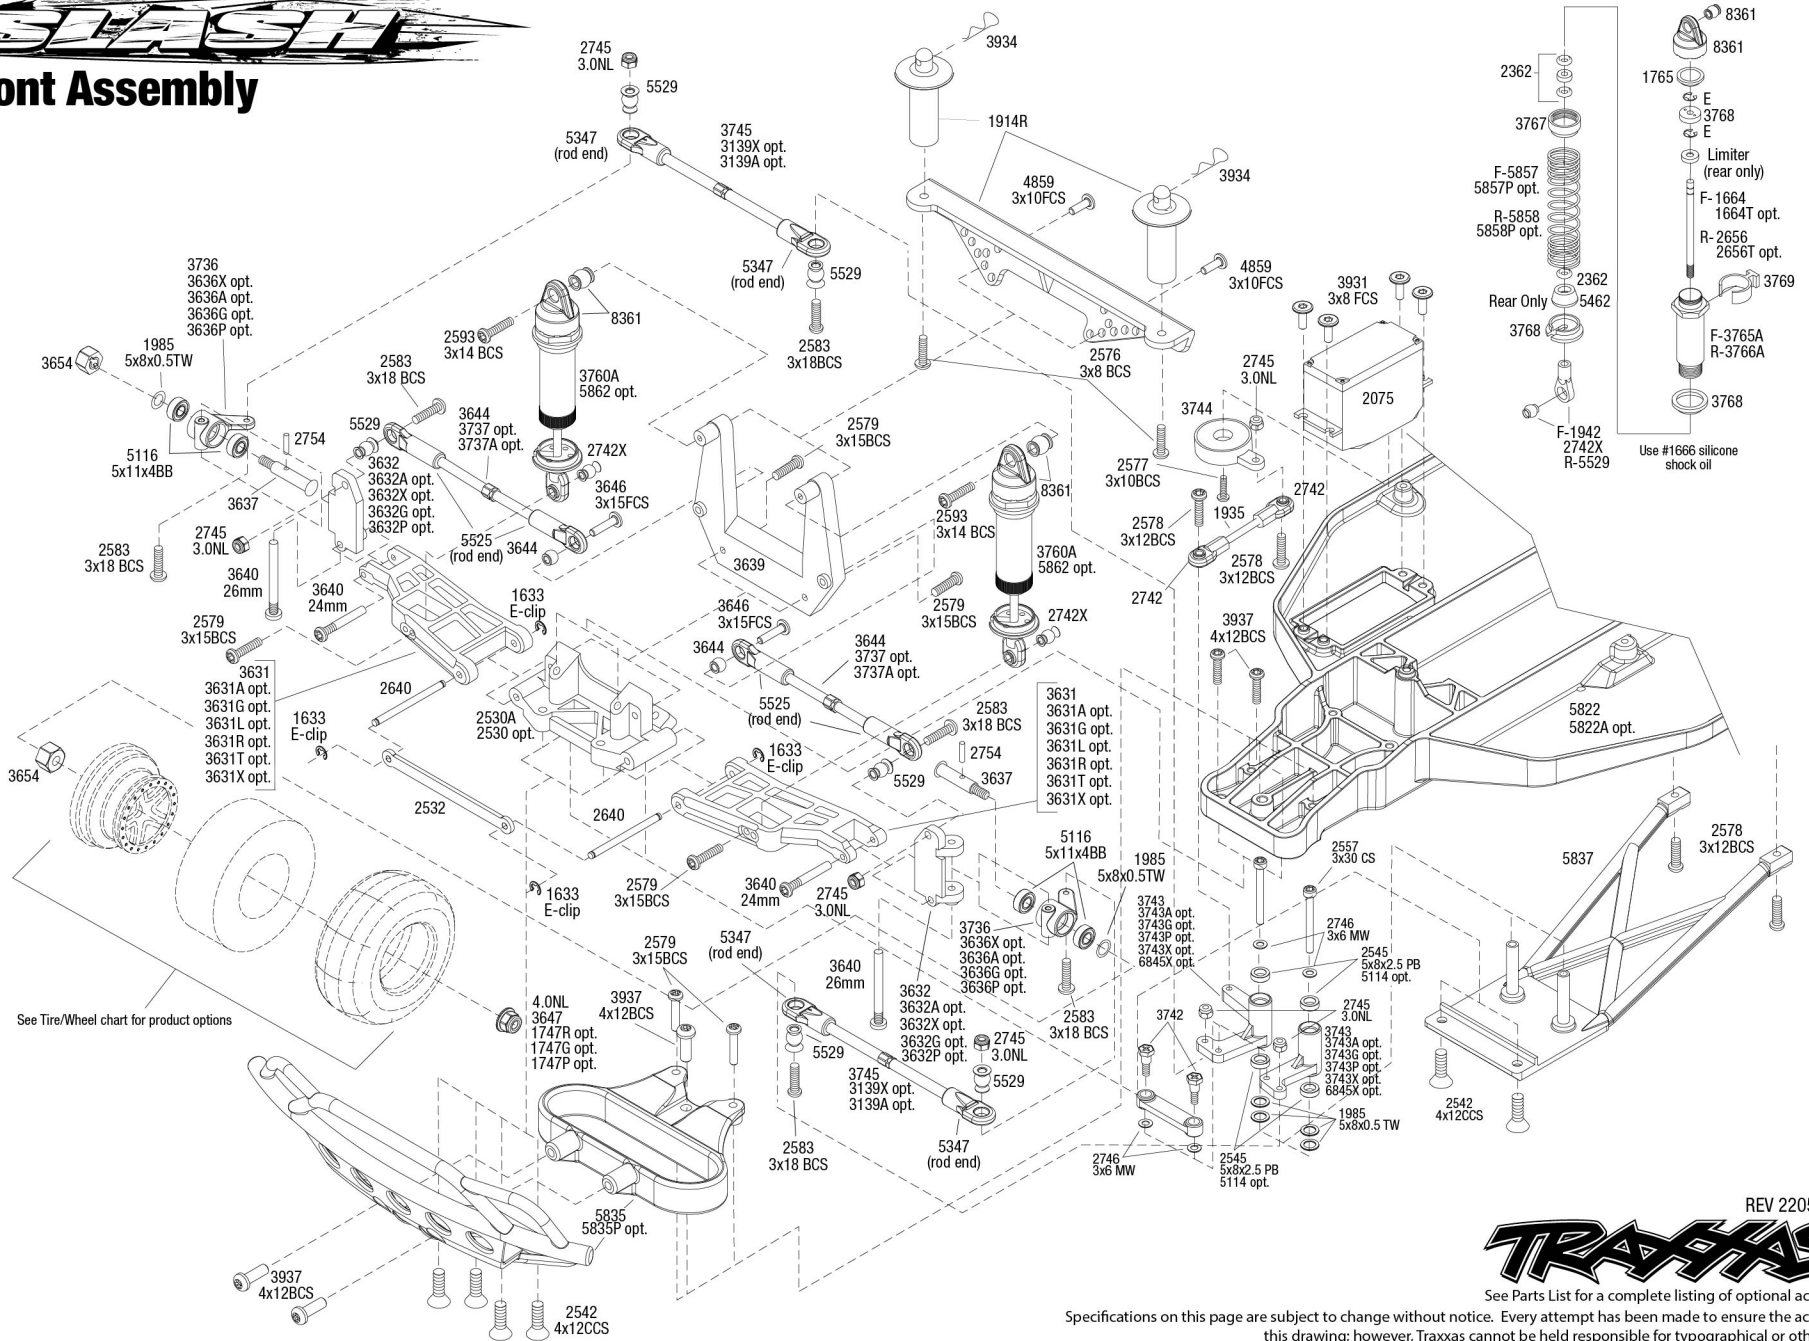

Chassis Assembly

REV 220506-R15

See Parts List for a complete listing of optional accessories.

Specifications on this page are subject to change without notice. Every attempt has been made to ensure the accuracy of this drawing; however, Traxxas cannot be held responsible for typographical or other errors.

Front Assembly

See Tire/Wheel chart for product options

REV 220506-R15

See Parts List for a complete listing of optional accessories. Specifications on this page are subject to change without notice. Every attempt has been made to ensure the accuracy of this drawing; however, Traxxas cannot be held responsible for typographical or other errors.

See Tire/Wheel chart for product options

Rear Assembly

See Parts List for a complete listing of optional accessories.

Transmission Assembly

Available fully assembled as part #3695

See Parts List for a complete listing of optional accessories.