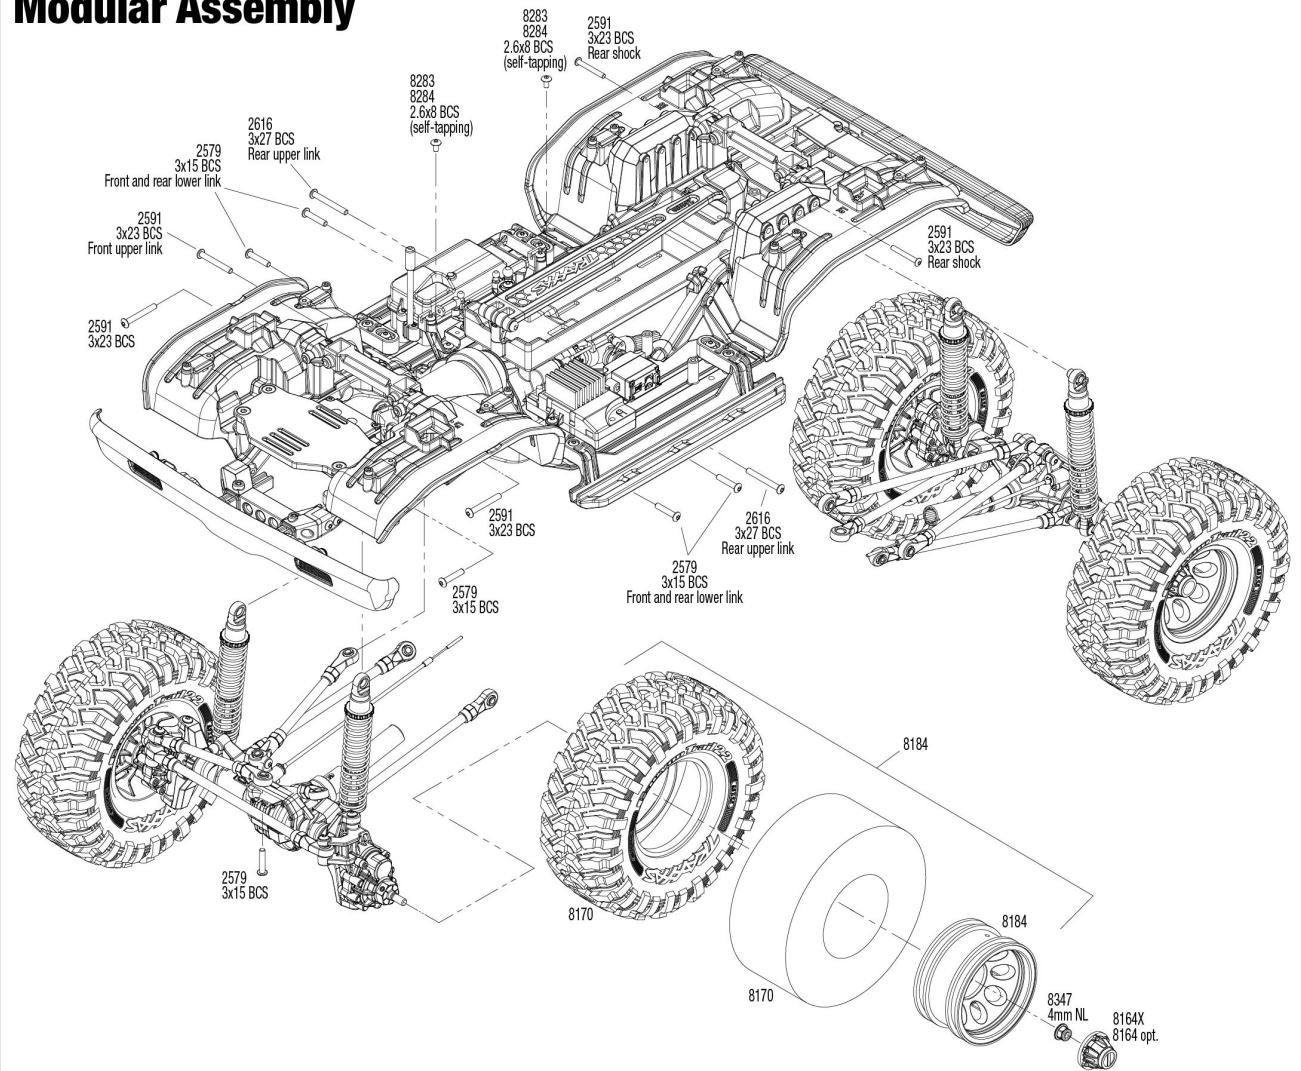

Modular Assembly

4.8 ★★★★★
Google
Customer Reviews

ENDS
replacement, use part #5349.

REV 221208-R00
See Parts List for a complete listing of optional accessories.