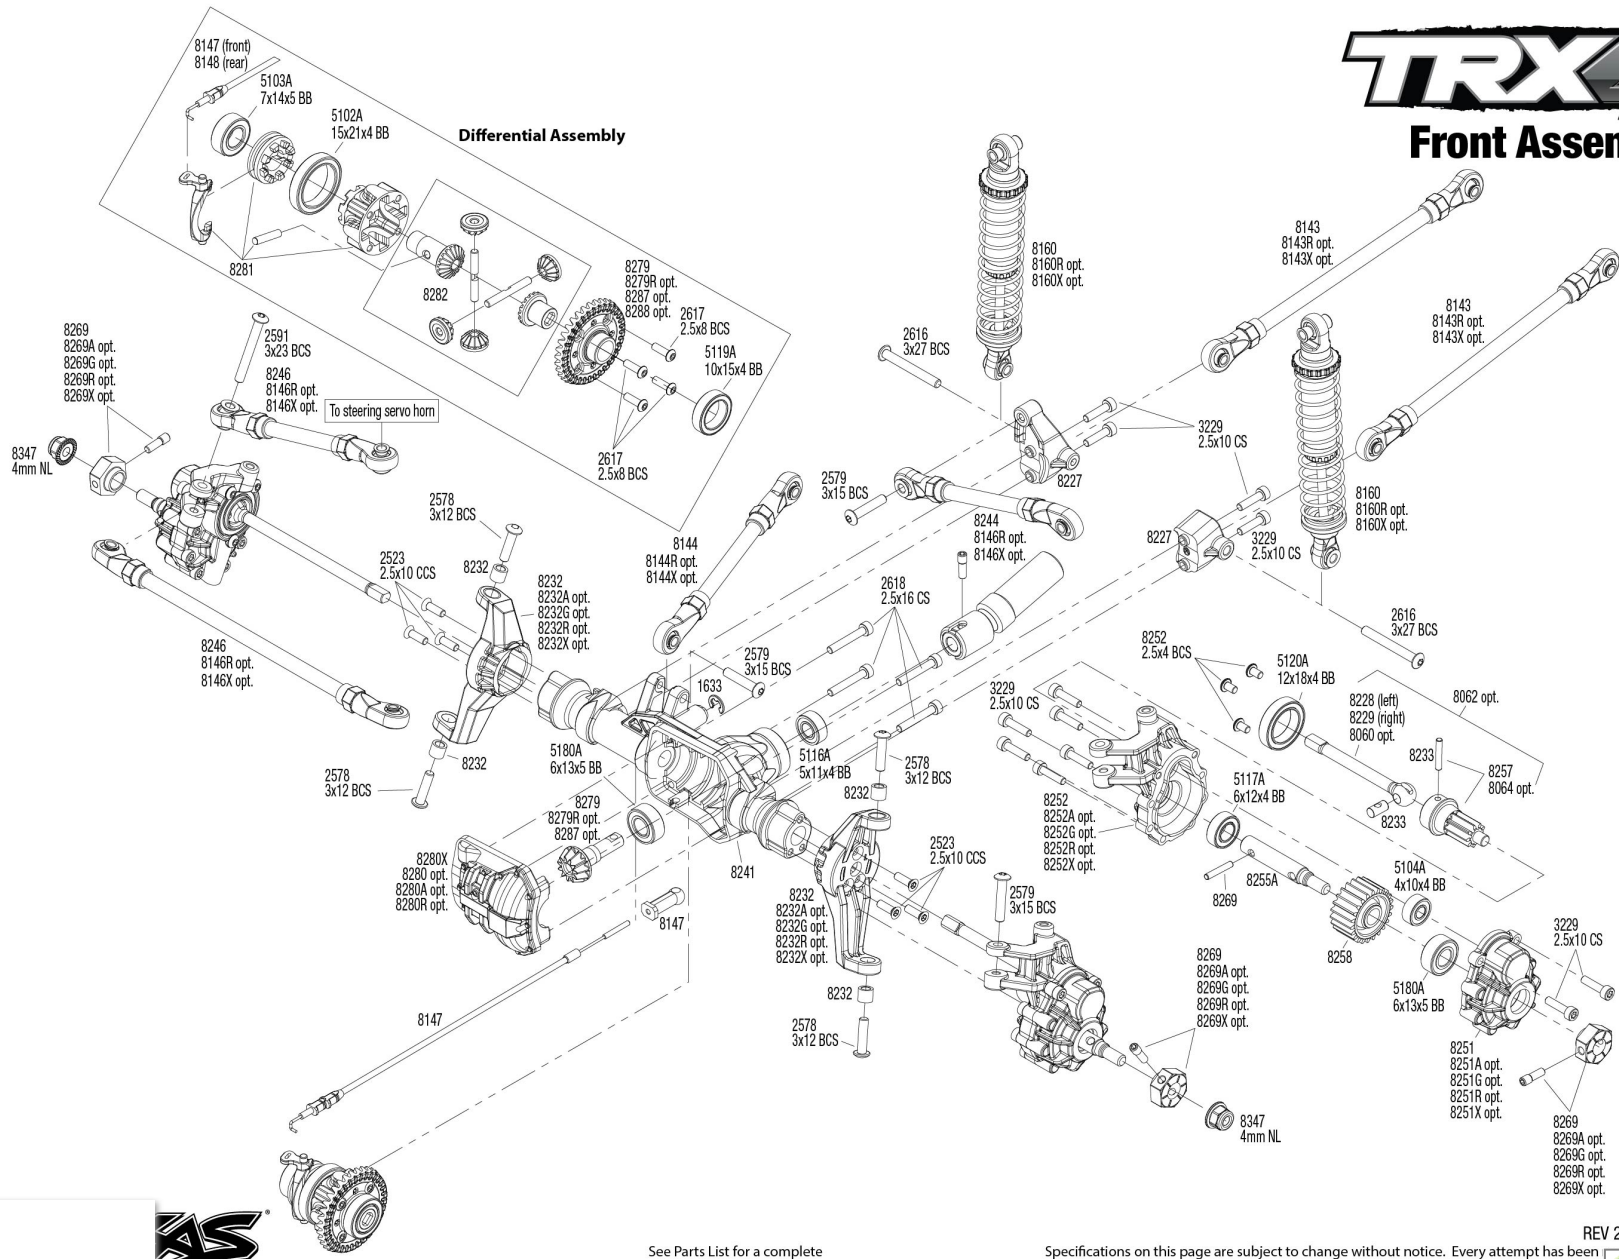

TRX-4 1972 Chevrolet K5 Blazer High Trail Edition (92086-4) Front Assembly Exploded View

4.8 ★★★★★
Google
Customer Reviews

Specifications on this page are subject to change without notice. Every attempt has been made to ensure the accuracy of this drawing; however, Traxxas cannot be held responsible for typographical errors.

REV 221208-R00