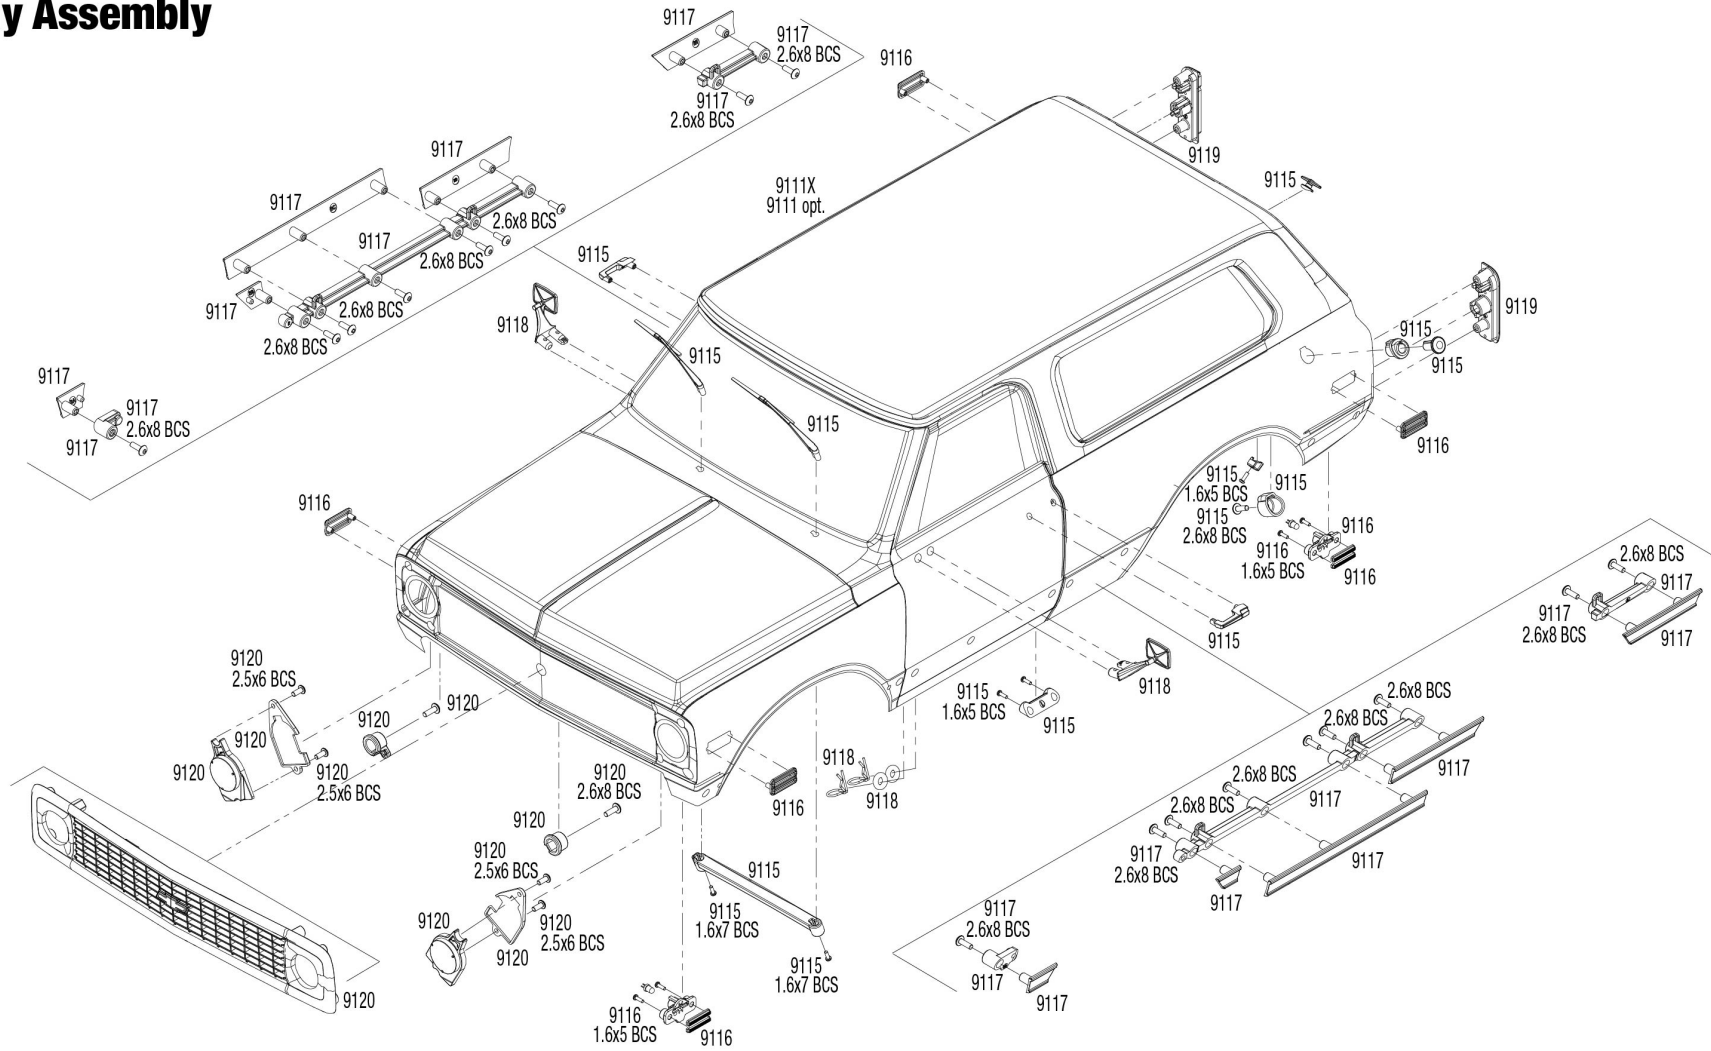

TRX-4 1972 Chevrolet K5 Blazer High Trail Edition (92086-4) Body Assembly Exploded View

4.8 ★★★★★
Google
Customer Reviews

REV 221208-R00
Specifications on this page are subject to change without notice. Every attempt has been made to ensure the accuracy of this drawing; however, Traxxas cannot be held responsible for typographical errors.

TRX-4 1972 Chevrolet K5 Blazer High Trail Edition (92086-4) Chassis Assembly Exploded View

4.8 ★★★★★
 Google
 Customer Reviews

Specifications on this page are subject to change without notice. Every attempt has been made to ensure the accuracy of this drawing; however, Traxxas cannot be held responsible for typographical or other errors.

TRX-4 1972 Chevrolet K5 Blazer High Trail Edition (92086-4) Front Assembly Exploded View

4.8 ★★★★★
Google
Customer Reviews

See Parts List for a complete listing of optional accessories.

Specifications on this page are subject to change without notice. Every attempt has been made to ensure the accuracy of this drawing; however, Traxxas cannot be held responsible for typographical errors.

REV 221208-R00

TRX-4 1972 Chevrolet K5 Blazer High Trail Edition (92086-4) Modular Assembly Exploded View

Link Dimensions

Modular Assembly

4.8 ★★★★★
Google
Customer Reviews

ENDS
replacement, use part #5349.