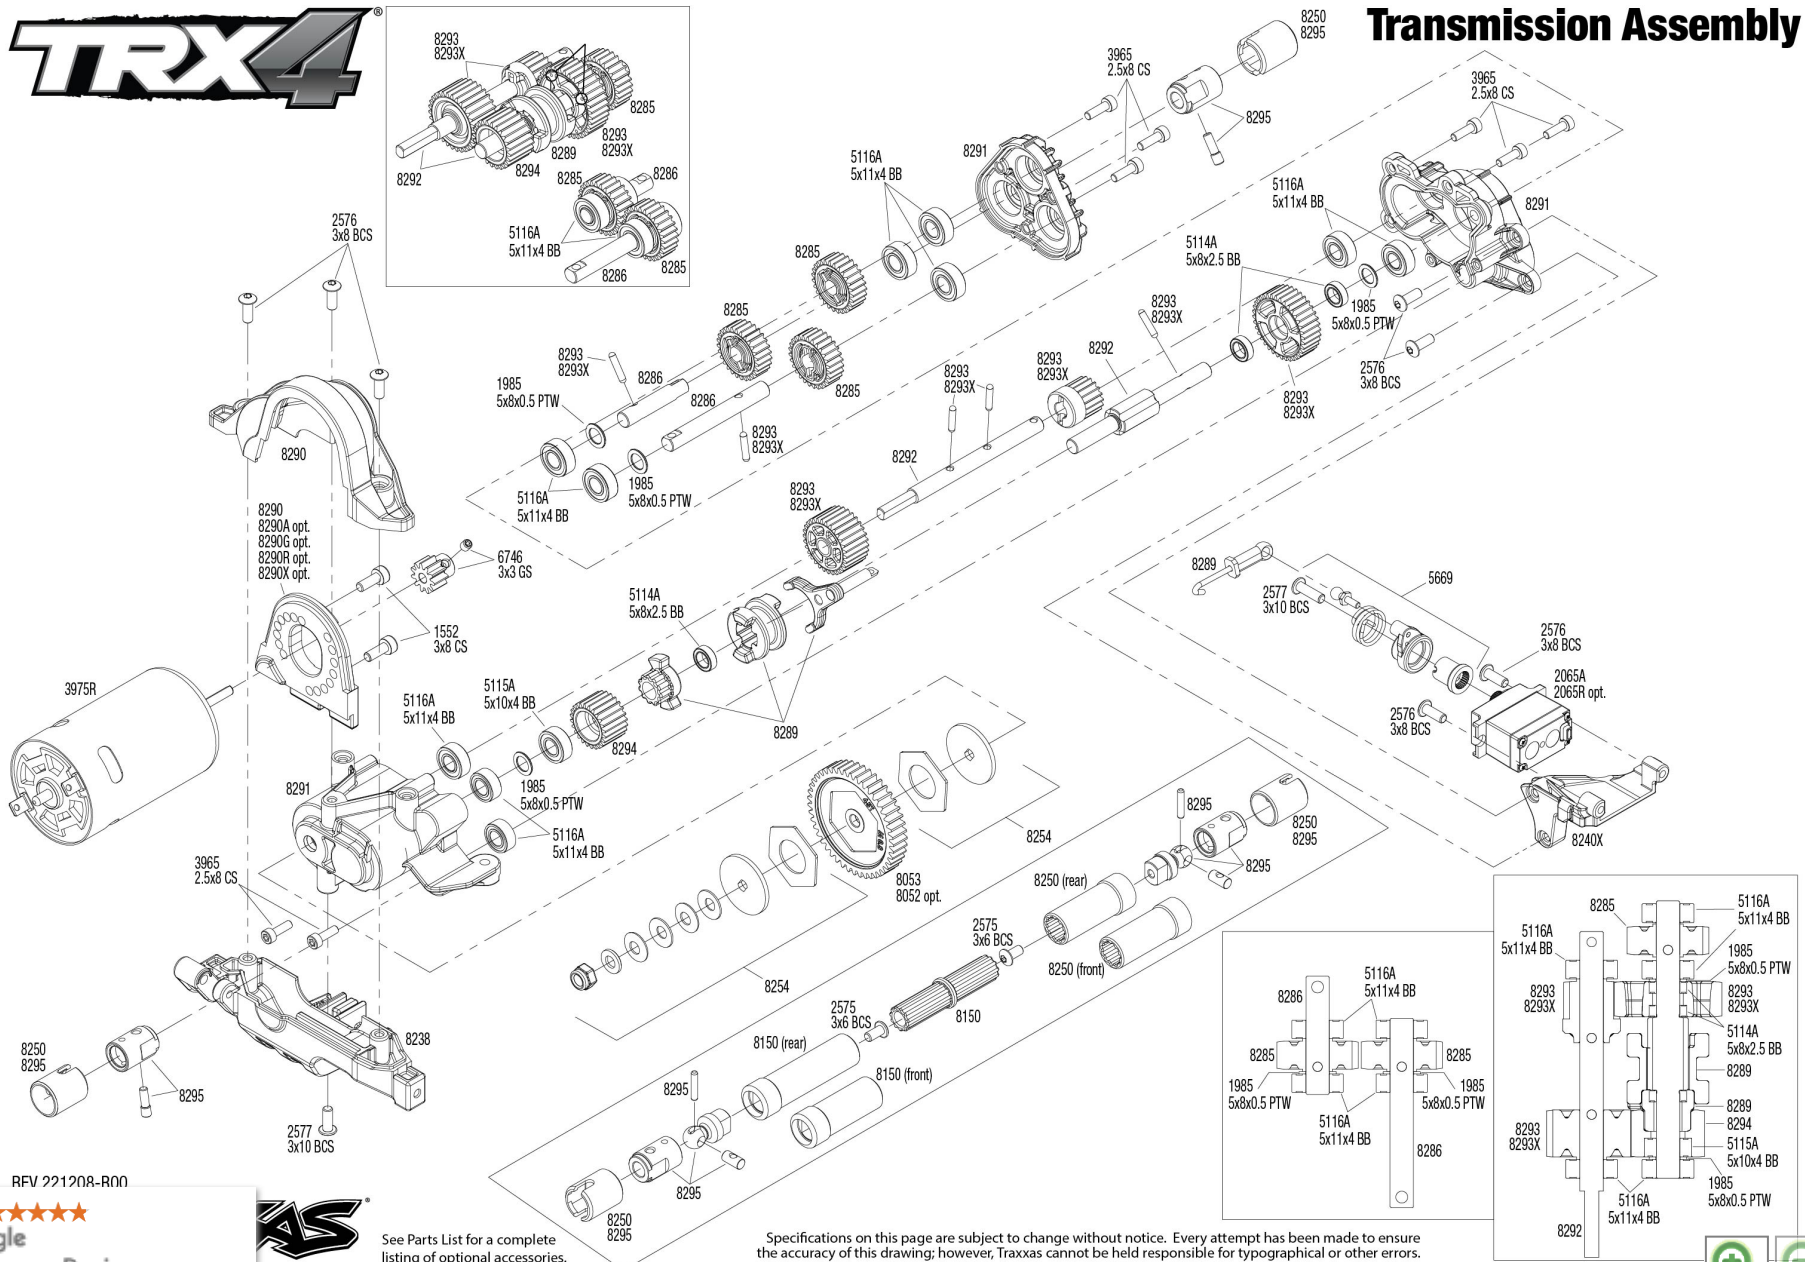

TRX-4 1972 Chevrolet K5 Blazer High Trail Edition (92086-4) Transmission Assembly Exploded View

Transmission Assembly

RVF 22120A-R00

4.8 ★★★★★
Google
Customer Reviews

See Parts List for a complete listing of optional accessories.