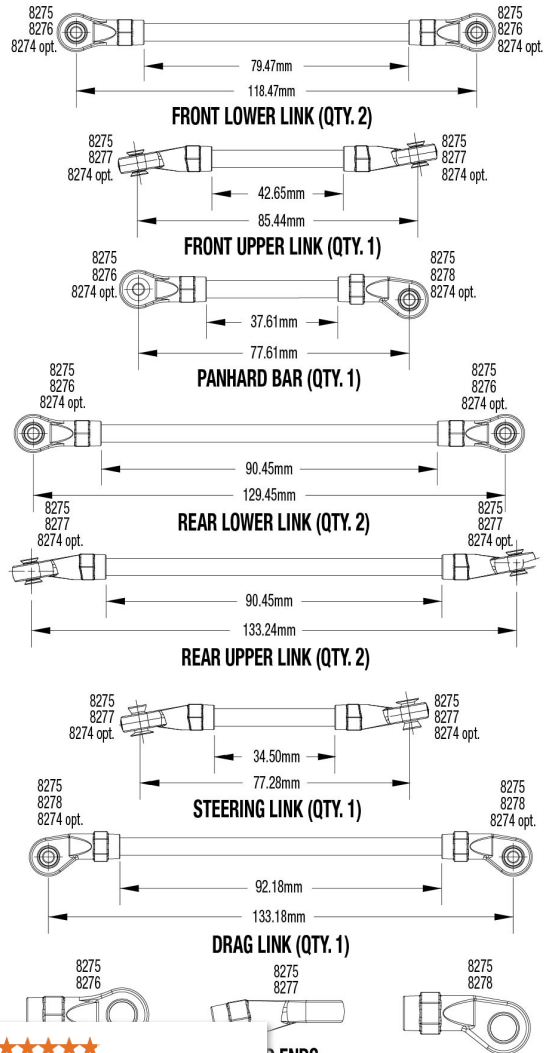

TRX-4 1972 Chevrolet K5 Blazer High Trail Edition (92086-4) Modular Assembly Exploded View

Link Dimensions