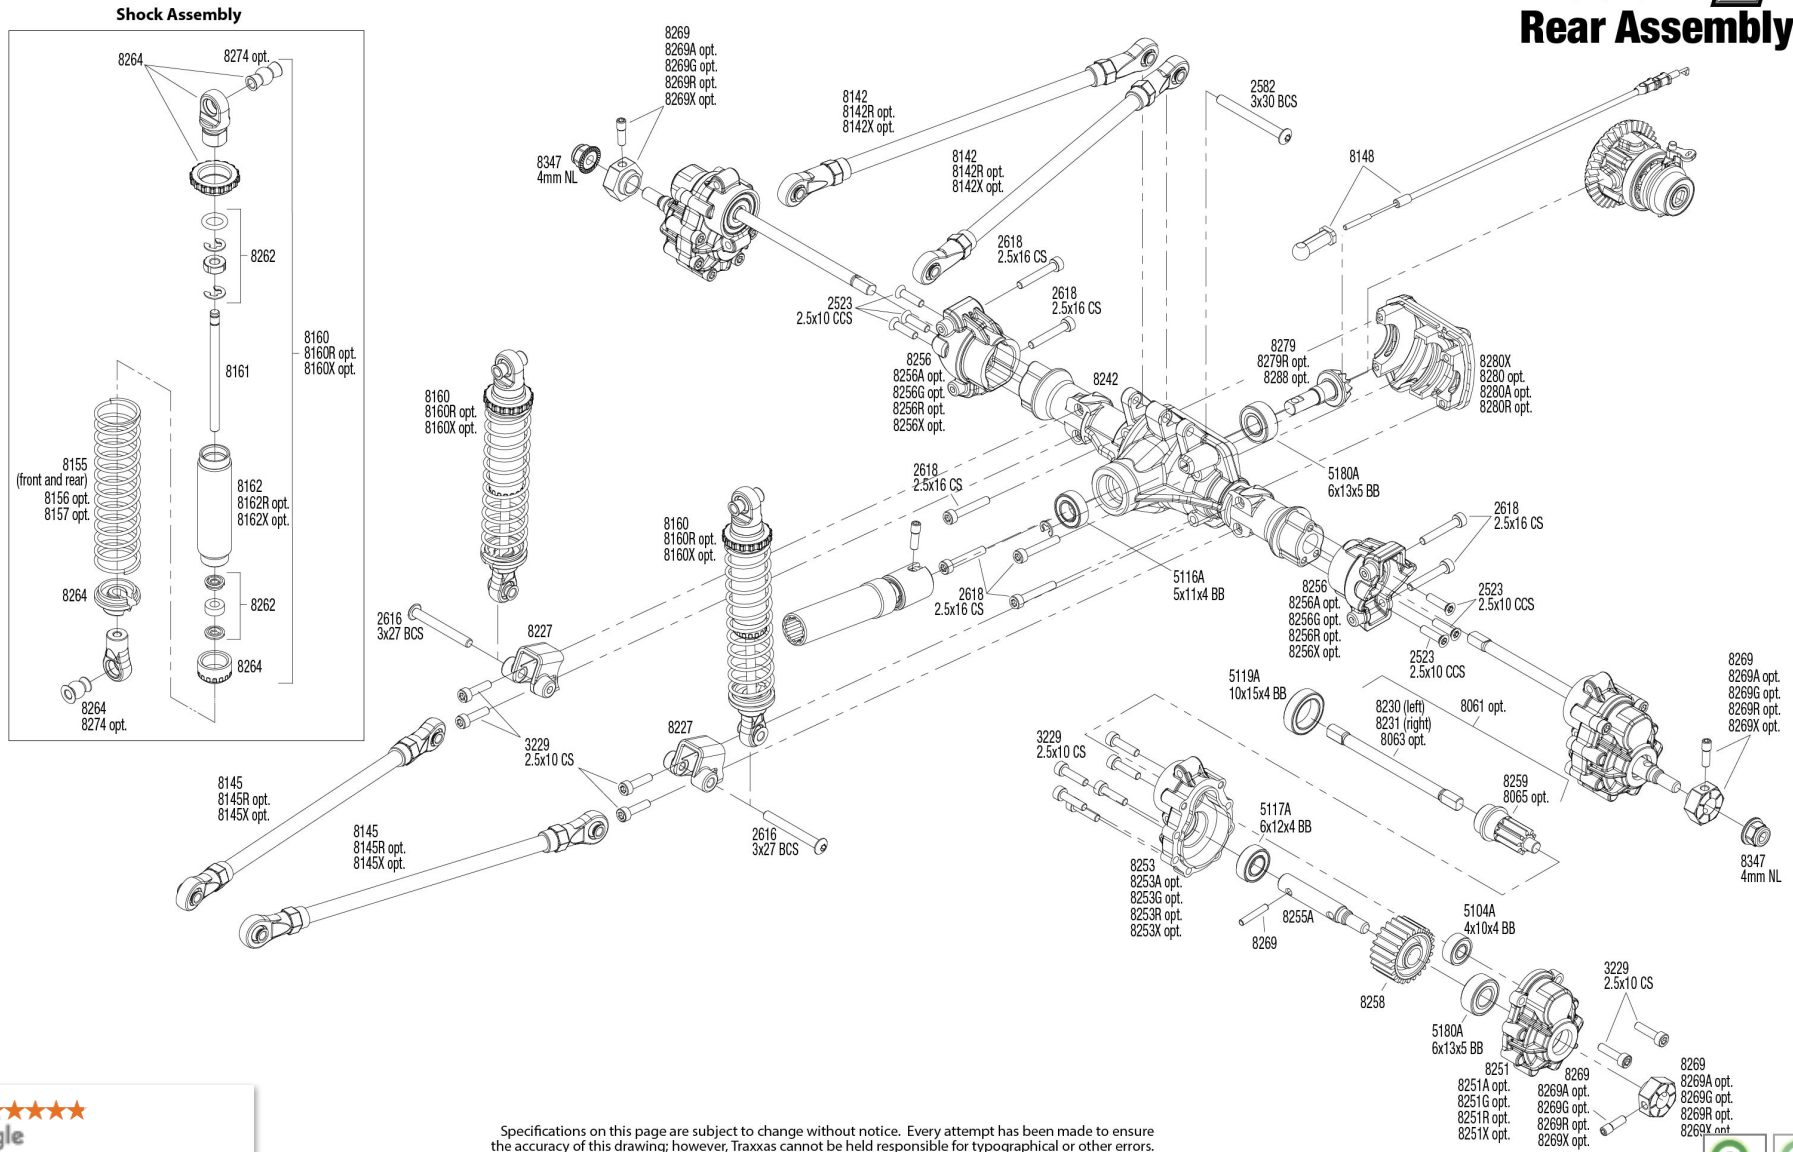

TRX-4 1972 Chevrolet K5 Blazer High Trail Edition (92086-4) Rear Assembly Exploded View

4.8 ★★★★★
Google
Customer Reviews

Specifications on this page are subject to change without notice. Every attempt has been made to ensure the accuracy of this drawing; however, Traxxas cannot be held responsible for typographical or other errors.