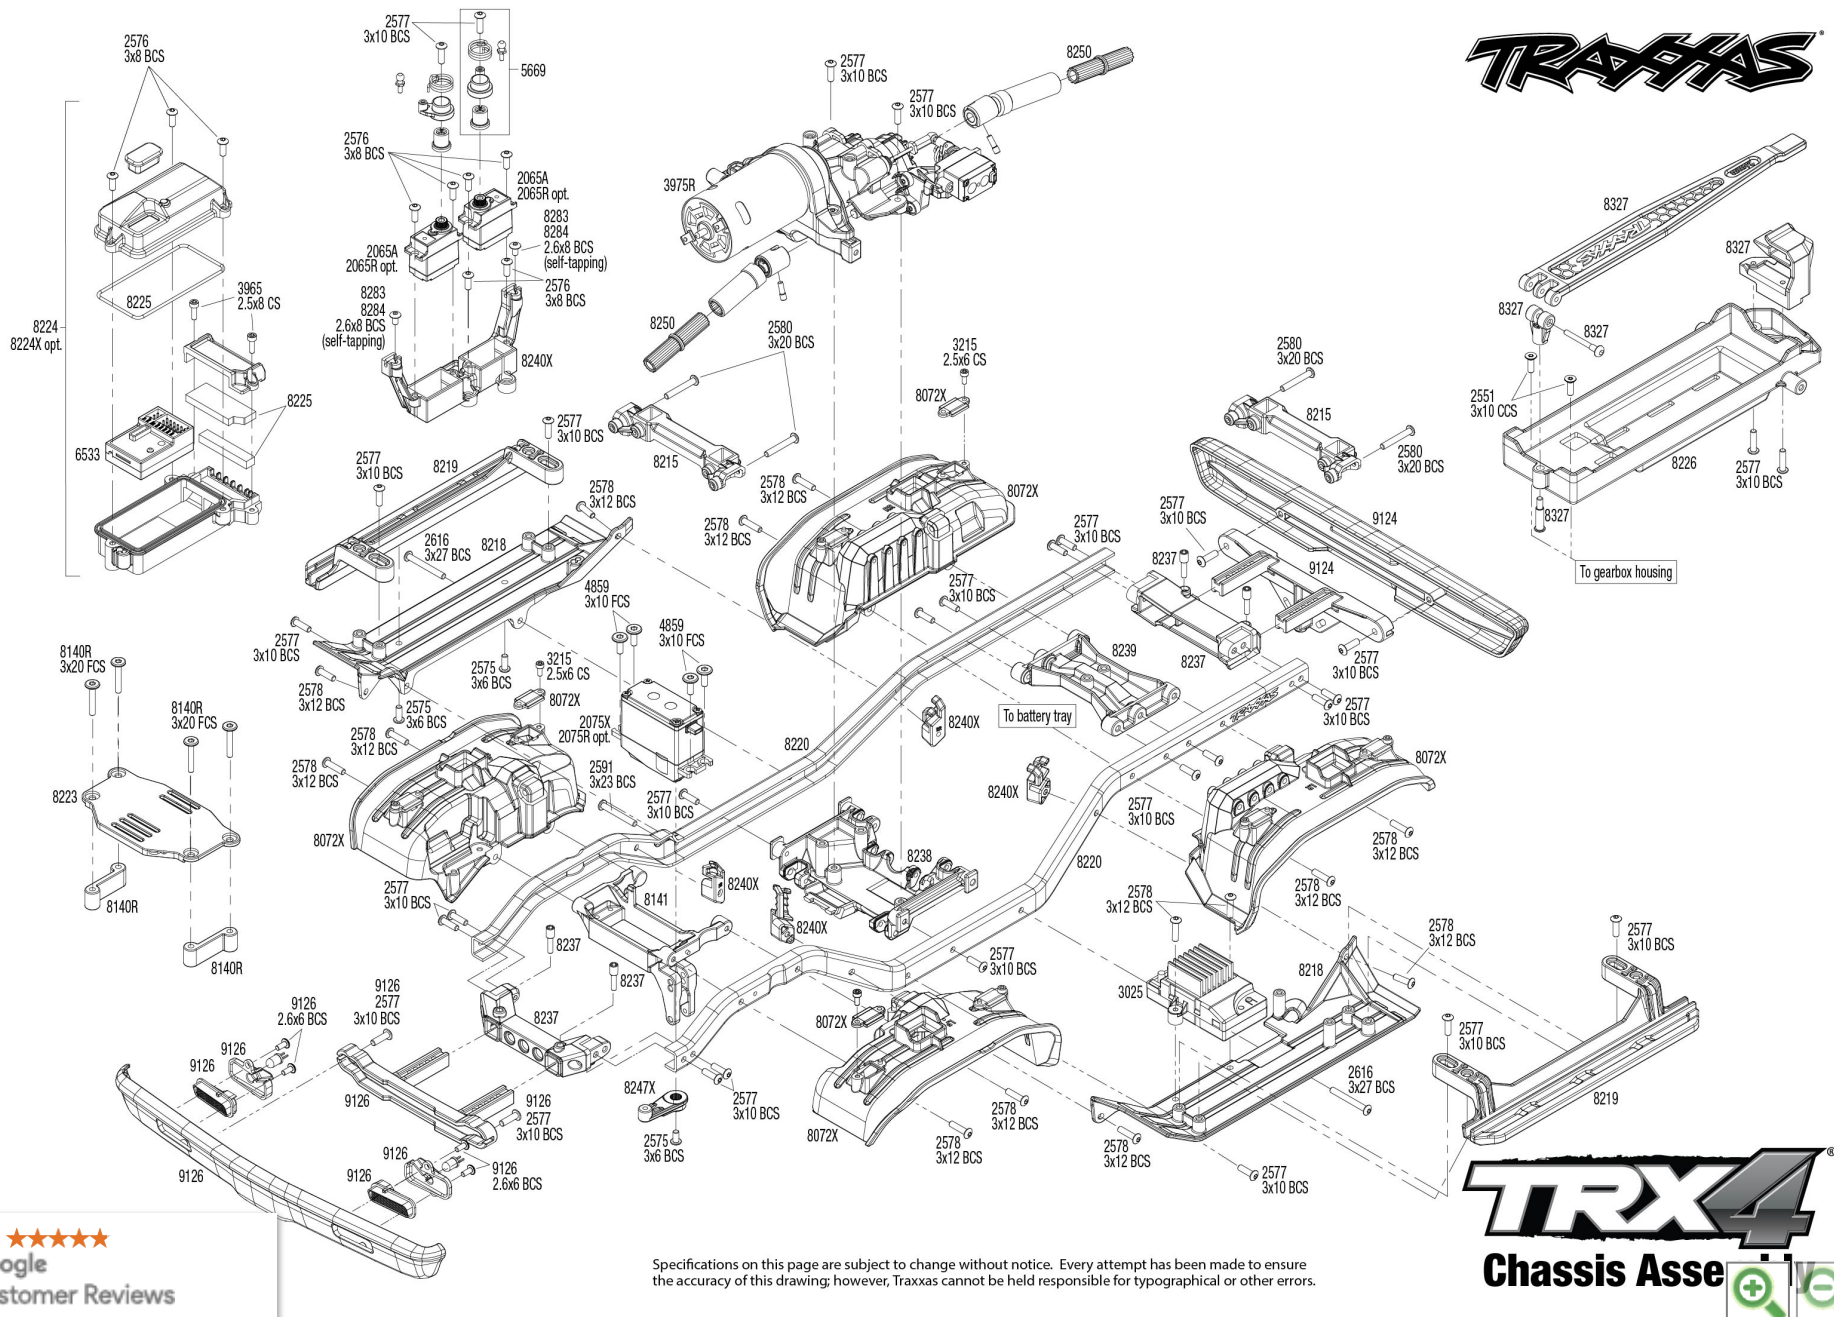

TRX-4 1972 Chevrolet K5 Blazer High Trail Edition (92086-4) Body Assembly Exploded View

4.8 ★★★★★
Google
Customer Reviews

REV 221208-R00
Specifications on this page are subject to change without notice. Every attempt has been made to ensure the accuracy of this drawing; however, Traxxas cannot be held responsible for typographical errors.

TRX-4 1972 Chevrolet K5 Blazer High Trail Edition (92086-4) Chassis Assembly Exploded View

4.8 ★★★★★
 Google
 Customer Reviews

Specifications on this page are subject to change without notice. Every attempt has been made to ensure the accuracy of this drawing; however, Traxxas cannot be held responsible for typographical or other errors.

TRX-4 1972 Chevrolet K5 Blazer High Trail Edition (92086-4) Front Assembly Exploded View

4.8 ★★★★★
Google
Customer Reviews

See Parts List for a complete listing of optional accessories.

Specifications on this page are subject to change without notice. Every attempt has been made to ensure the accuracy of this drawing; however, Traxxas cannot be held responsible for typographical errors.

REV 221208-R00

TRX-4 1972 Chevrolet K5 Blazer High Trail Edition (92086-4) Modular Assembly Exploded View

Link Dimensions

Modular Assembly

4.8 ★★★★★
Google
Customer Reviews

ENDS
replacement, use part #5349.