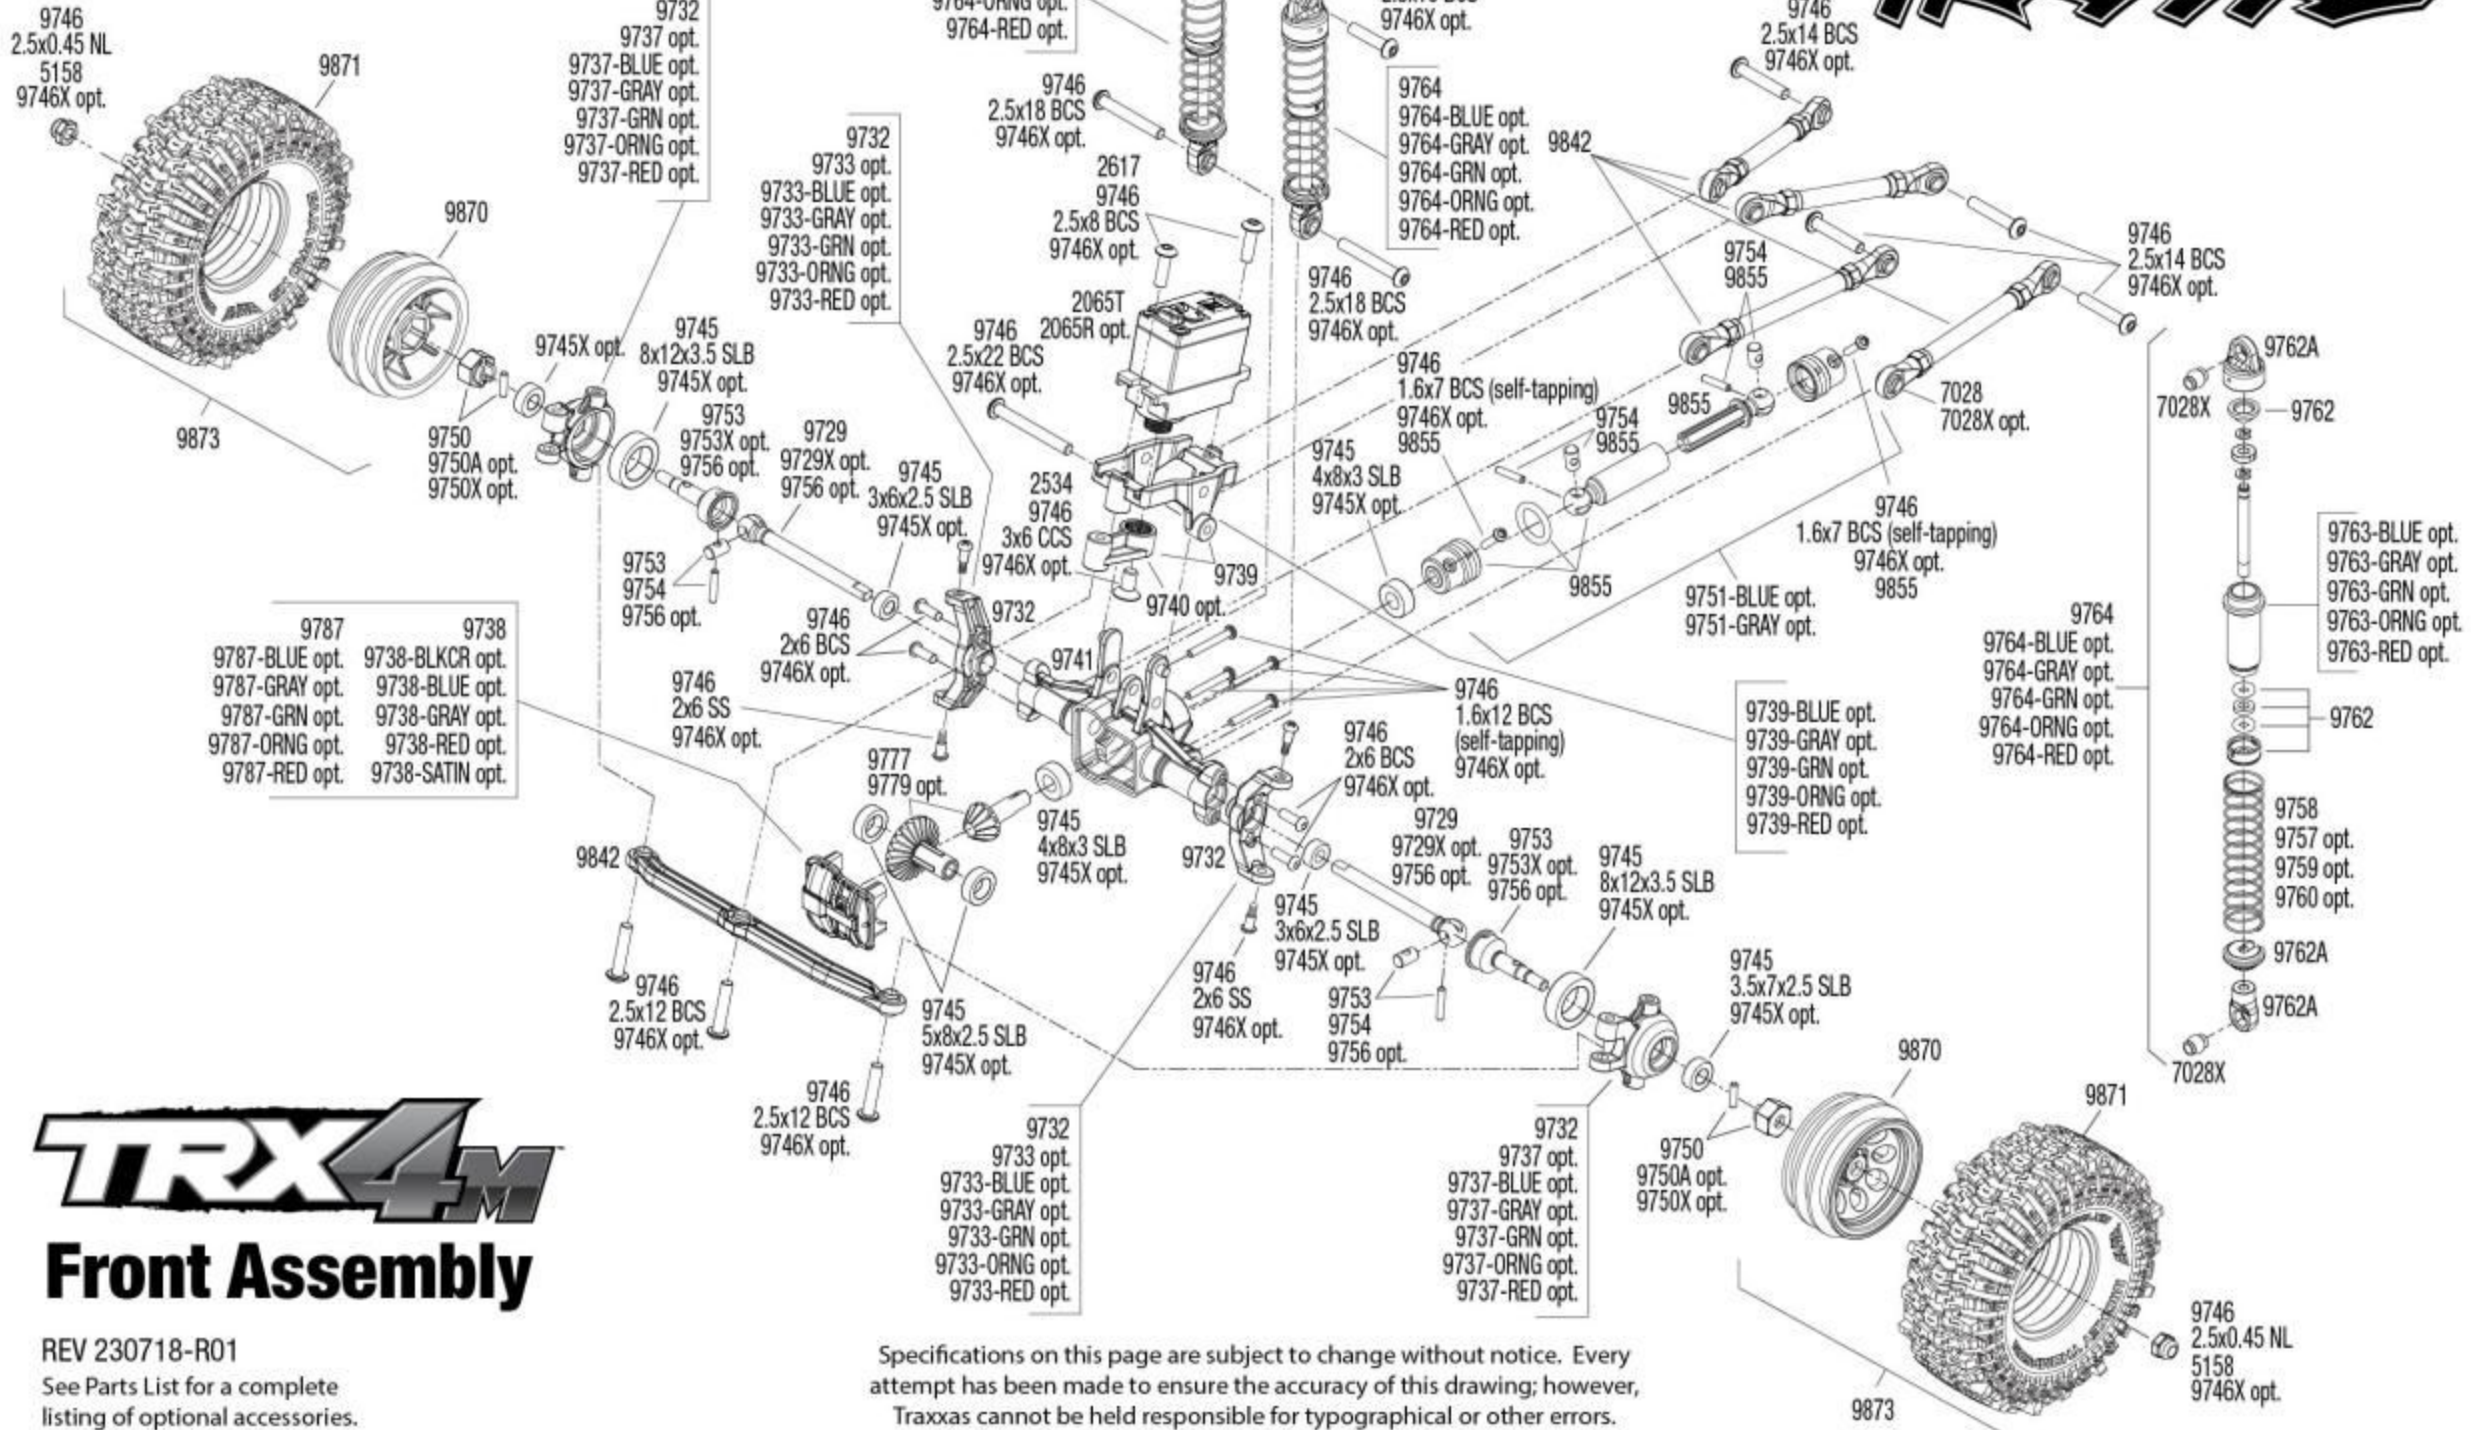

TRAXXAS

TRX4M Front Assembly

REV 230718-R01
See Parts List for a complete listing of optional accessories.

Specifications on this page are subject to change without notice. Every attempt has been made to ensure the accuracy of this drawing; however, Traxxas cannot be held responsible for typographical or other errors.

TRAXXAS

REV 230718-R01
See Parts List for a complete listing of optional accessories.

Specifications on this page are subject to change without notice. Every attempt has been made to ensure the accuracy of this drawing; however, Traxxas cannot be held responsible for typographical or other errors.

TRX4M

Rear Assembly