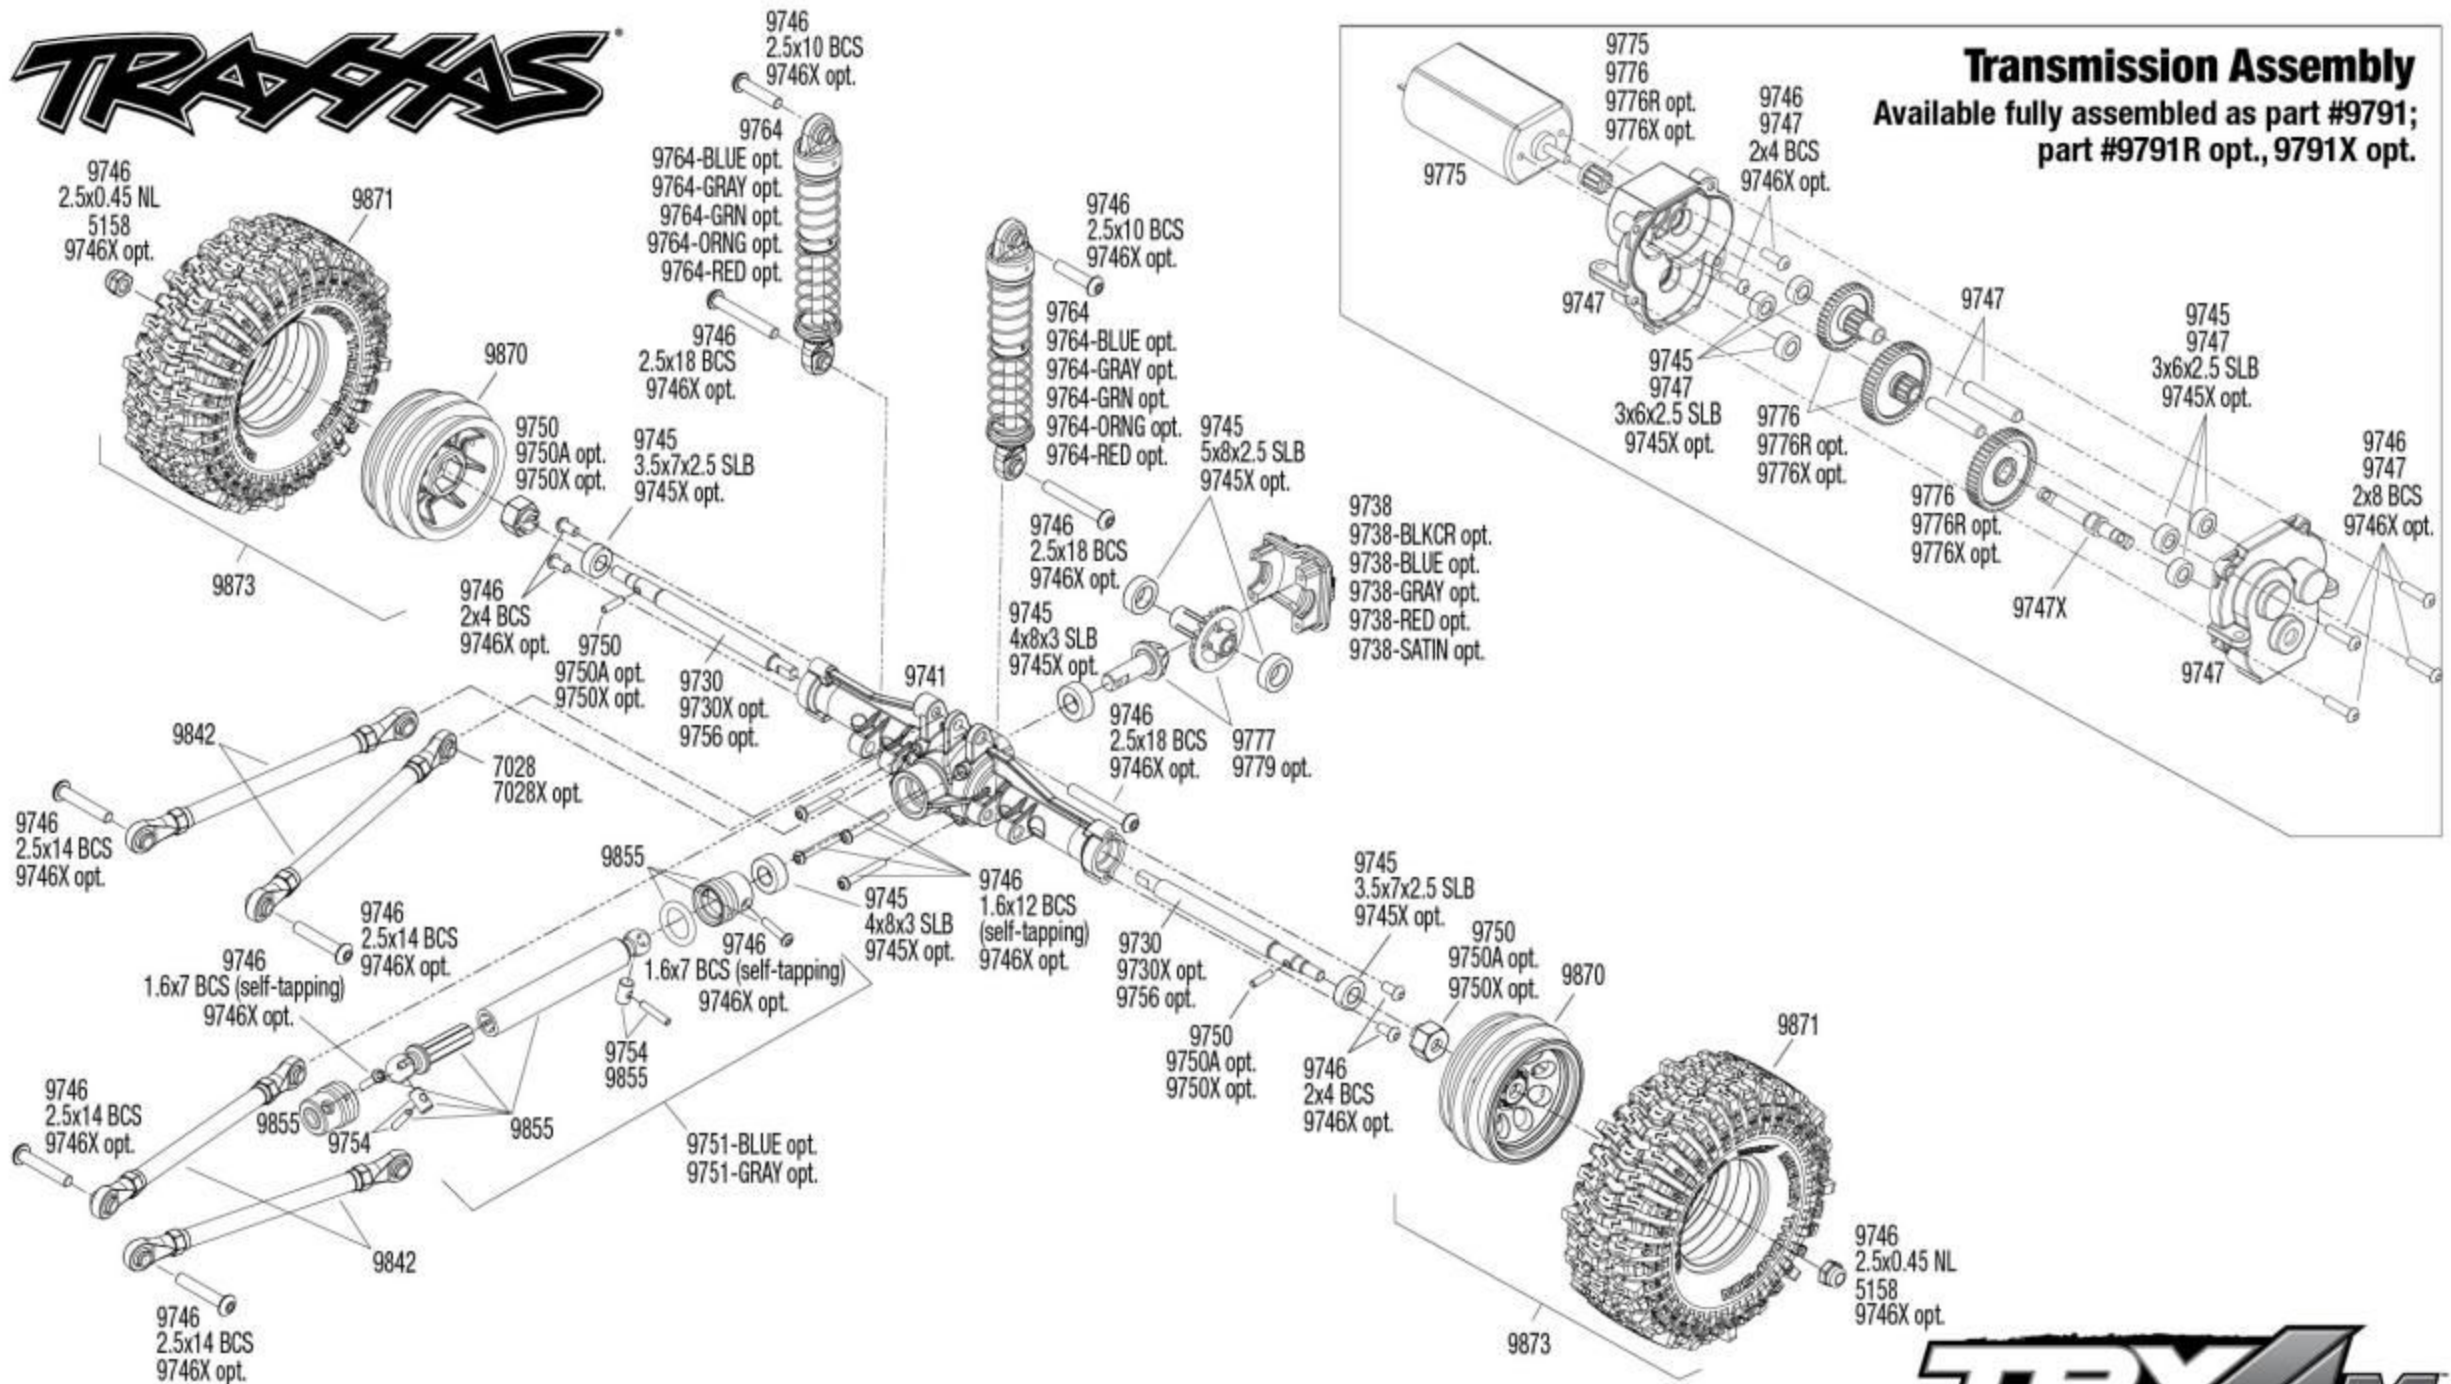

TRAXXAS

TRX4M Front Assembly

REV 230718-R01
See Parts List for a complete listing of optional accessories.

Specifications on this page are subject to change without notice. Every attempt has been made to ensure the accuracy of this drawing; however, Traxxas cannot be held responsible for typographical or other errors.

TRAXXAS

REV 230718-R01
See Parts List for a complete listing of optional accessories.

Specifications on this page are subject to change without notice. Every attempt has been made to ensure the accuracy of this drawing; however, Traxxas cannot be held responsible for typographical or other errors.

TRX4M

Rear Assembly