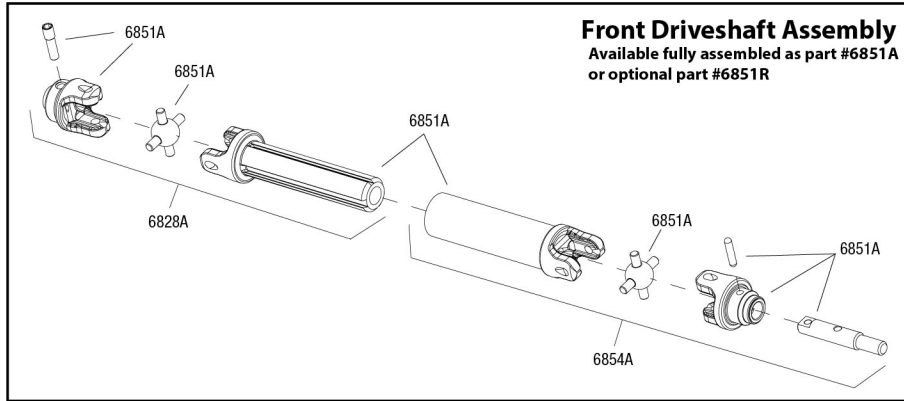

RUSTLER

Body Assembly

4x4VXL

BRUSHLESS

Completed Assembly (view from bottom)

REV 221121-R22

Specifications on this page are subject to change without notice. Every attempt has been made to ensure the accuracy of this drawing; however, Traxxas cannot be held responsible for typographical or other errors.

See Parts List for a complete listing of optional accessories.

Driveshafts

Modular Assembly

REV 21121-R22
See Parts List for a complete listing of optional accessories.

Specifications on this page are subject to change without notice. Every attempt has been made to ensure the accuracy of this drawing; however, Traxxas cannot be held responsible for typographical or other errors.