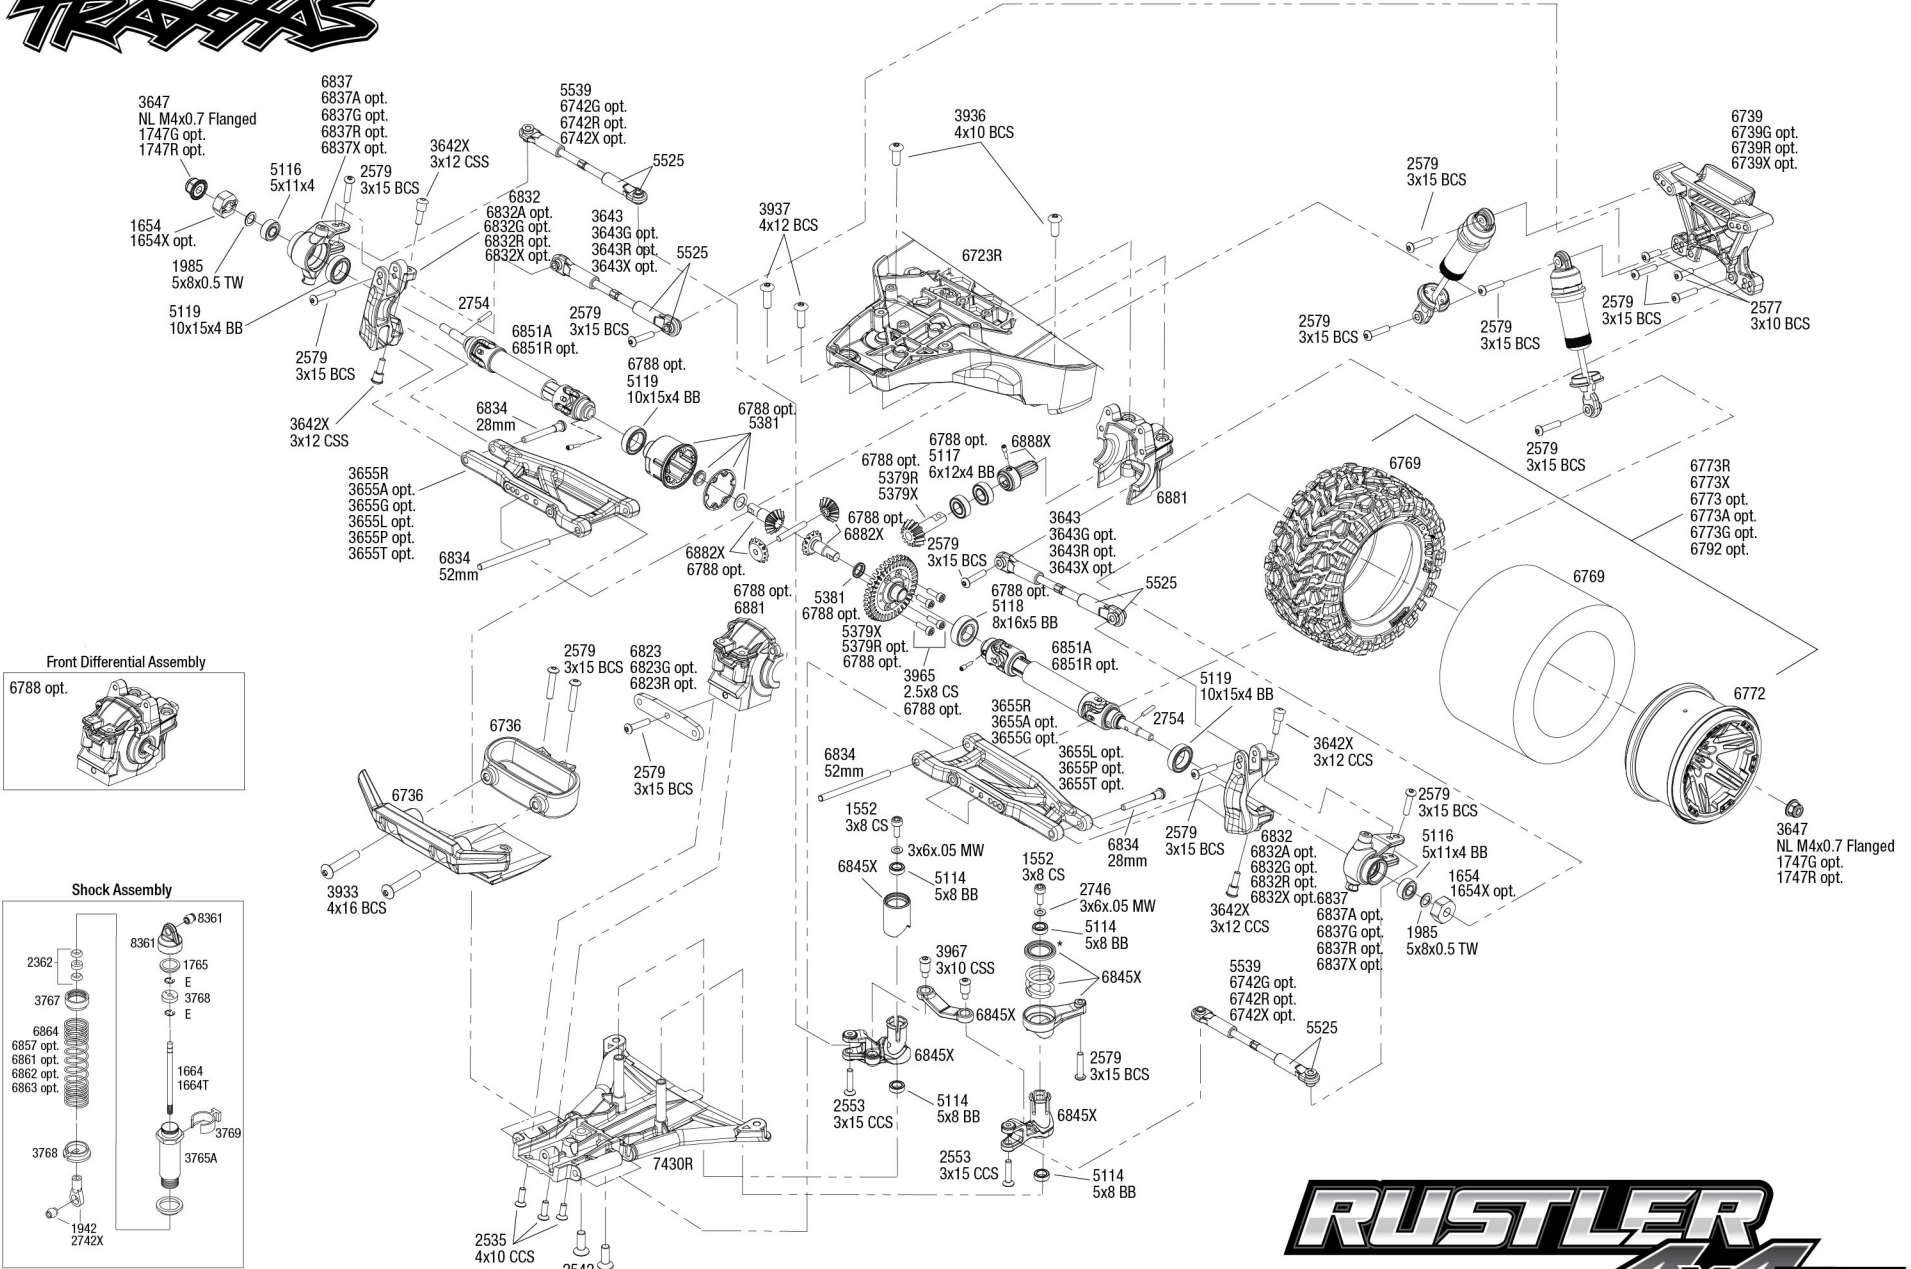

RUSTLER

Body Assembly

4x4VXL

BRUSHLESS

Completed Assembly (view from bottom)

REV 221121-R22

Specifications on this page are subject to change without notice. Every attempt has been made to ensure the accuracy of this drawing; however, Traxxas cannot be held responsible for typographical or other errors.

See Parts List for a complete listing of optional accessories.

Chassis Assembly

Specifications on this page are subject to change without notice. Every attempt has been made to ensure the accuracy of this drawing; however, Traxxas cannot be held responsible for typographical or other errors.

See Parts List for a complete listing of optional accessories.

Driveshafts

Modular Assembly

REV 21121-R22
See Parts List for a complete listing of optional accessories.

Specifications on this page are subject to change without notice. Every attempt has been made to ensure the accuracy of this drawing; however, Traxxas cannot be held responsible for typographical or other errors.

RUSTLER 4x4 VXL BRUSHLESS

Transmission Assembly

See Parts List for a complete listing of optional accessories.

REV 221121-R22
Specifications on this page are subject to change without notice. Every attempt has been made to ensure the accuracy of this drawing; however, Traxxas cannot be held responsible for typographical or other errors.