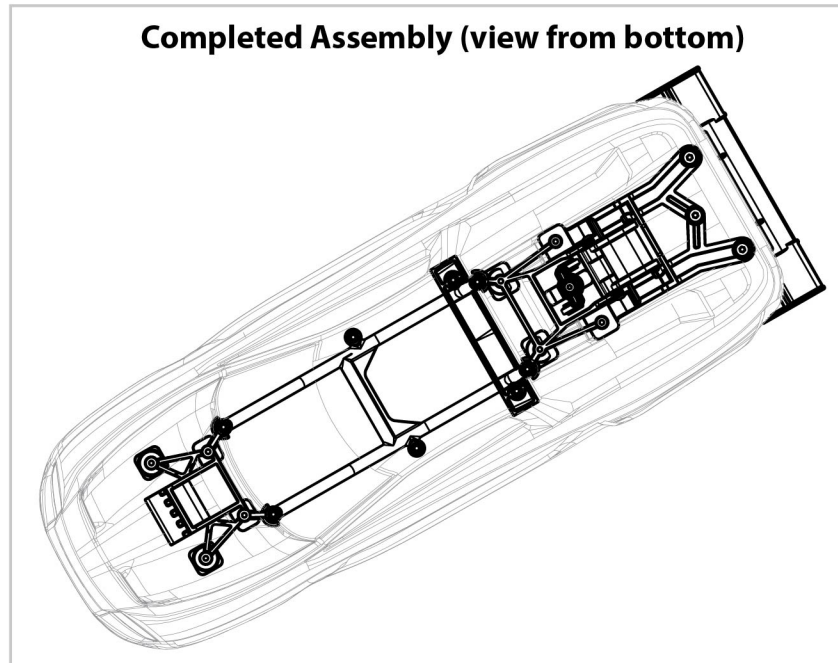

RUSTLER

Body Assembly

4x4VXL

BRUSHLESS

Completed Assembly (view from bottom)

REV 221121-R22

Specifications on this page are subject to change without notice. Every attempt has been made to ensure the accuracy of this drawing; however, Traxxas cannot be held responsible for typographical or other errors.

See Parts List for a complete listing of optional accessories.

Driveshafts

Modular Assembly

REV 21121-R22
See Parts List for a complete listing of optional accessories.

Specifications on this page are subject to change without notice. Every attempt has been made to ensure the accuracy of this drawing; however, Traxxas cannot be held responsible for typographical or other errors.