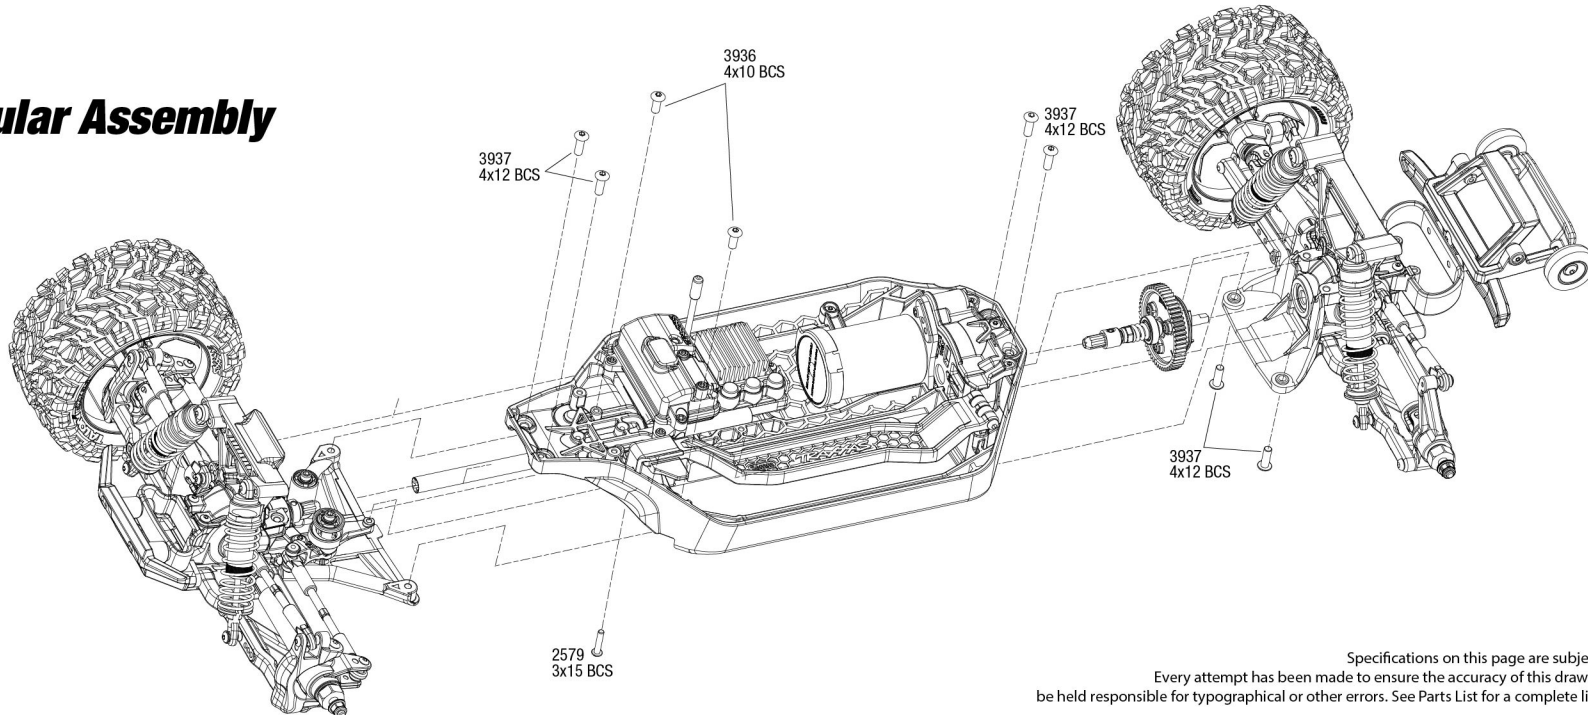

Modular Assembly