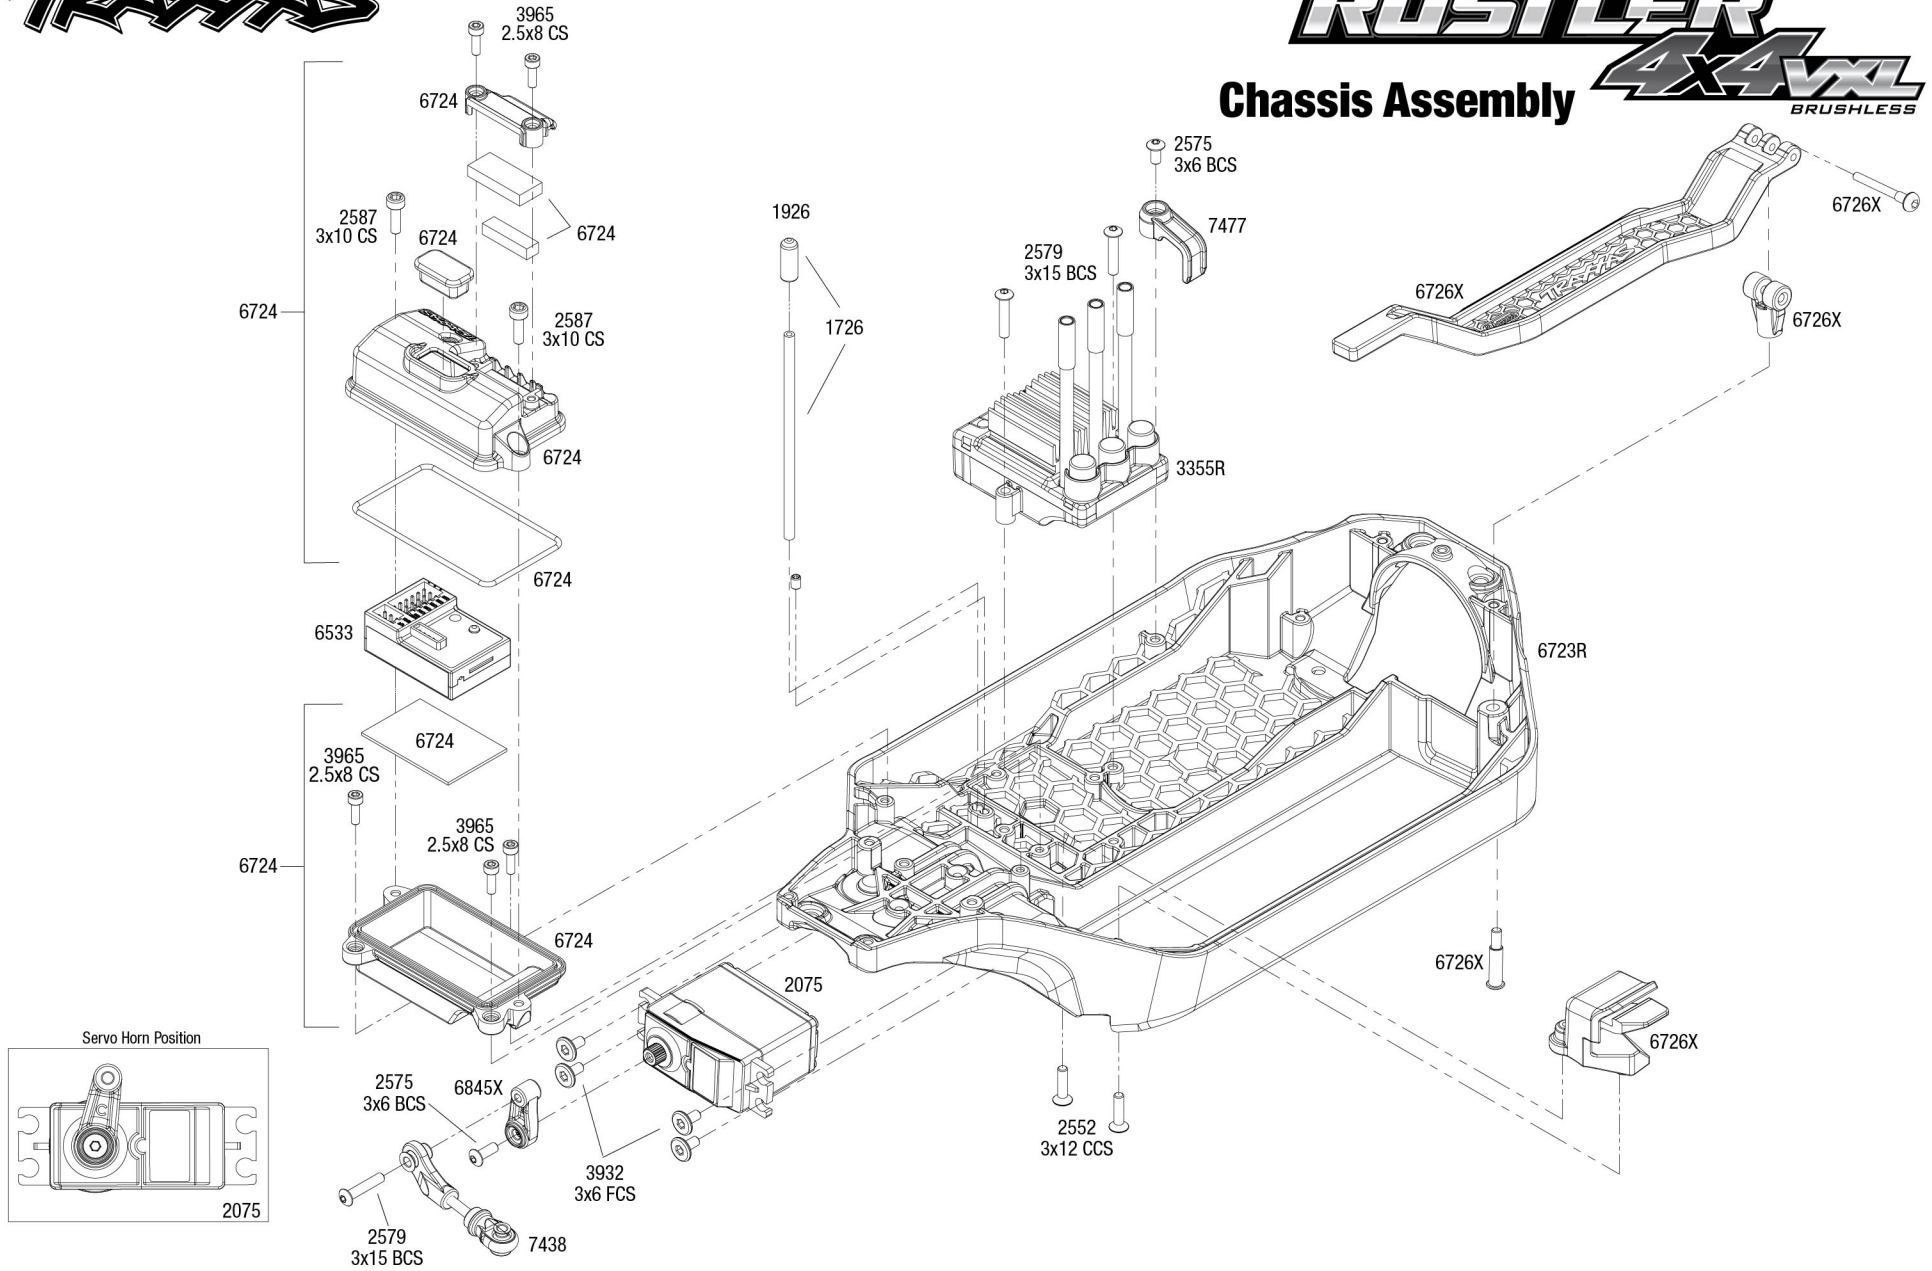

RUSTLER

Body Assembly

4x4VXL

BRUSHLESS

Completed Assembly (view from bottom)

REV 221121-R22

Specifications on this page are subject to change without notice. Every attempt has been made to ensure the accuracy of this drawing; however, Traxxas cannot be held responsible for typographical or other errors.

See Parts List for a complete listing of optional accessories.

Chassis Assembly

Specifications on this page are subject to change without notice. Every attempt has been made to ensure the accuracy of this drawing; however, Traxxas cannot be held responsible for typographical or other errors.

See Parts List for a complete listing of optional accessories.

Driveshafts

Modular Assembly

REV 21121-R22
See Parts List for a complete listing of optional accessories.

Specifications on this page are subject to change without notice. Every attempt has been made to ensure the accuracy of this drawing; however, Traxxas cannot be held responsible for typographical or other errors.

RUSTLER 4x4 VXL

Rear Assembly **BRUSHLESS**

See Parts List for a complete listing of optional accessories.

Specifications on this page are subject to change without notice. Every attempt has been made to ensure the accuracy of this drawing; however, Traxxas cannot be held responsible for typographical or other errors.