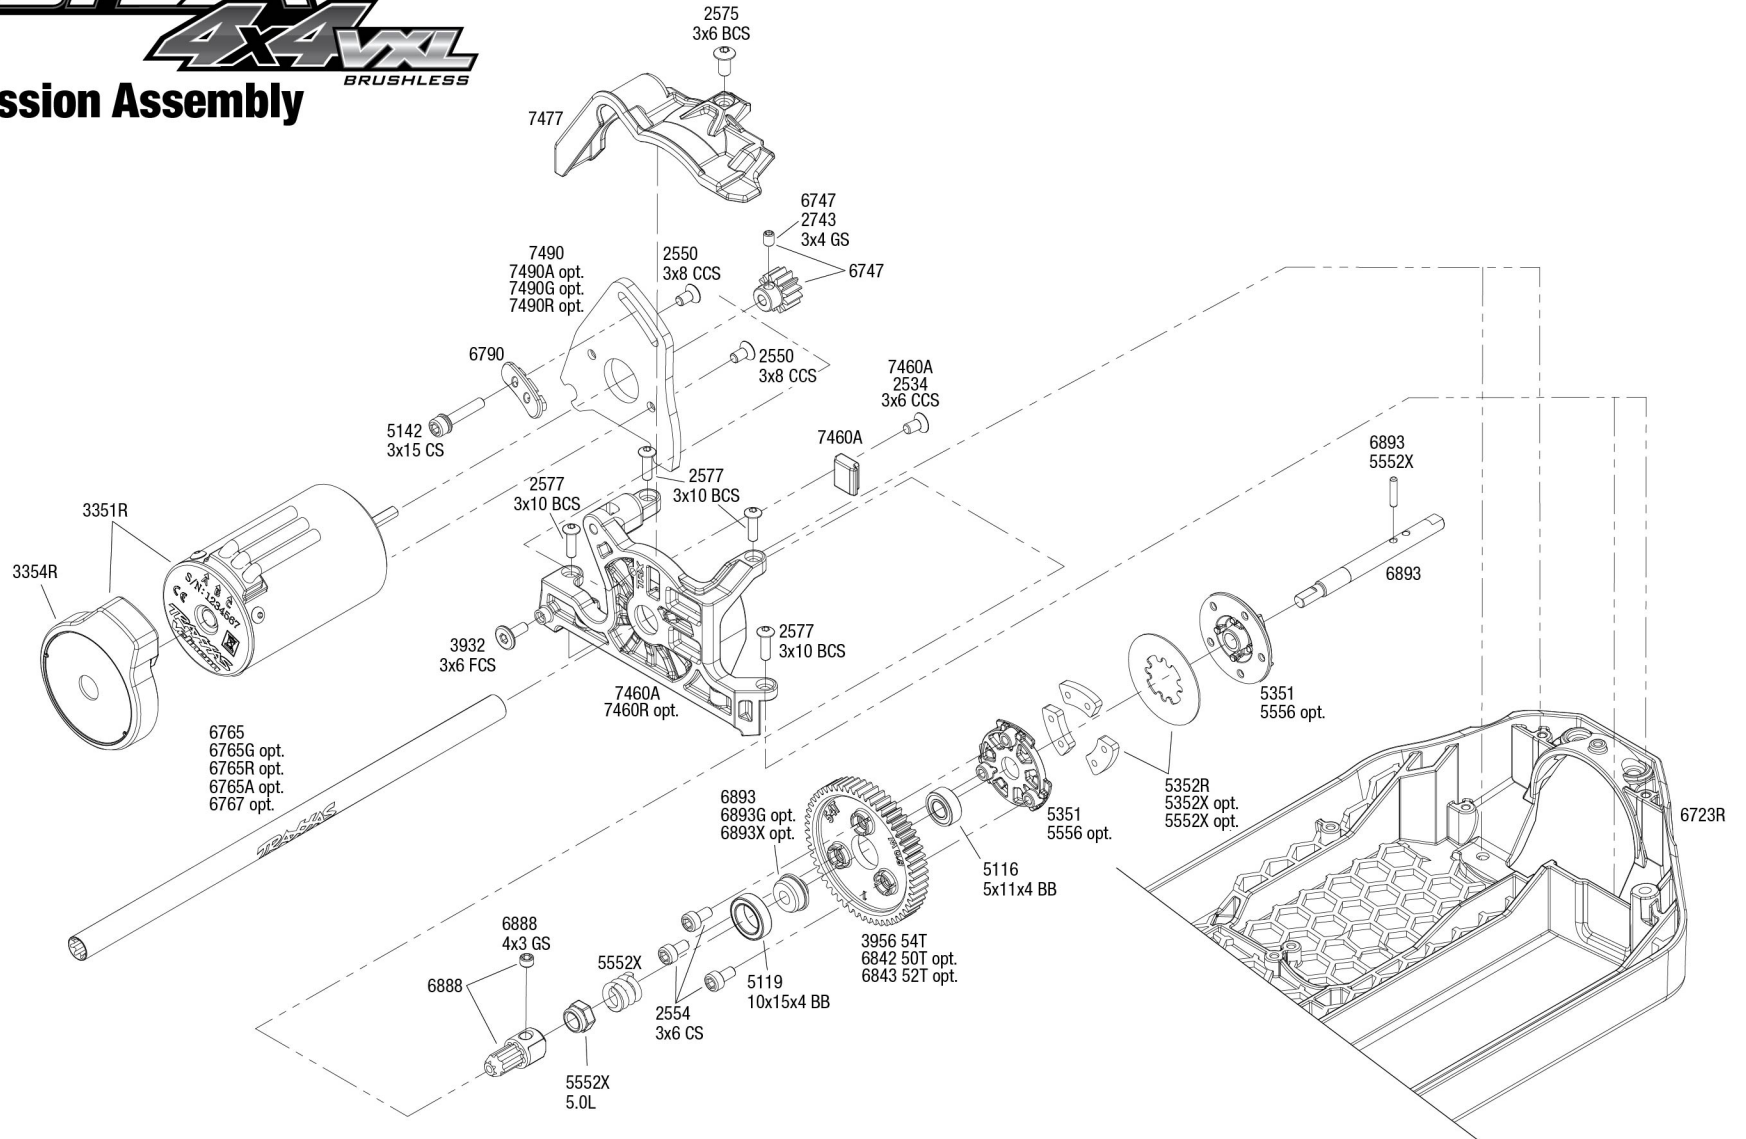

RUSTLER 4x4 VXL

Rear Assembly **BRUSHLESS**

See Parts List for a complete listing of optional accessories.

Specifications on this page are subject to change without notice. Every attempt has been made to ensure the accuracy of this drawing; however, Traxxas cannot be held responsible for typographical or other errors.

RUSTLER 4x4 VXL BRUSHLESS

Transmission Assembly

See Parts List for a complete listing of optional accessories.

REV 221121-R22
Specifications on this page are subject to change without notice. Every attempt has been made to ensure the accuracy of this drawing; however, Traxxas cannot be held responsible for typographical or other errors.