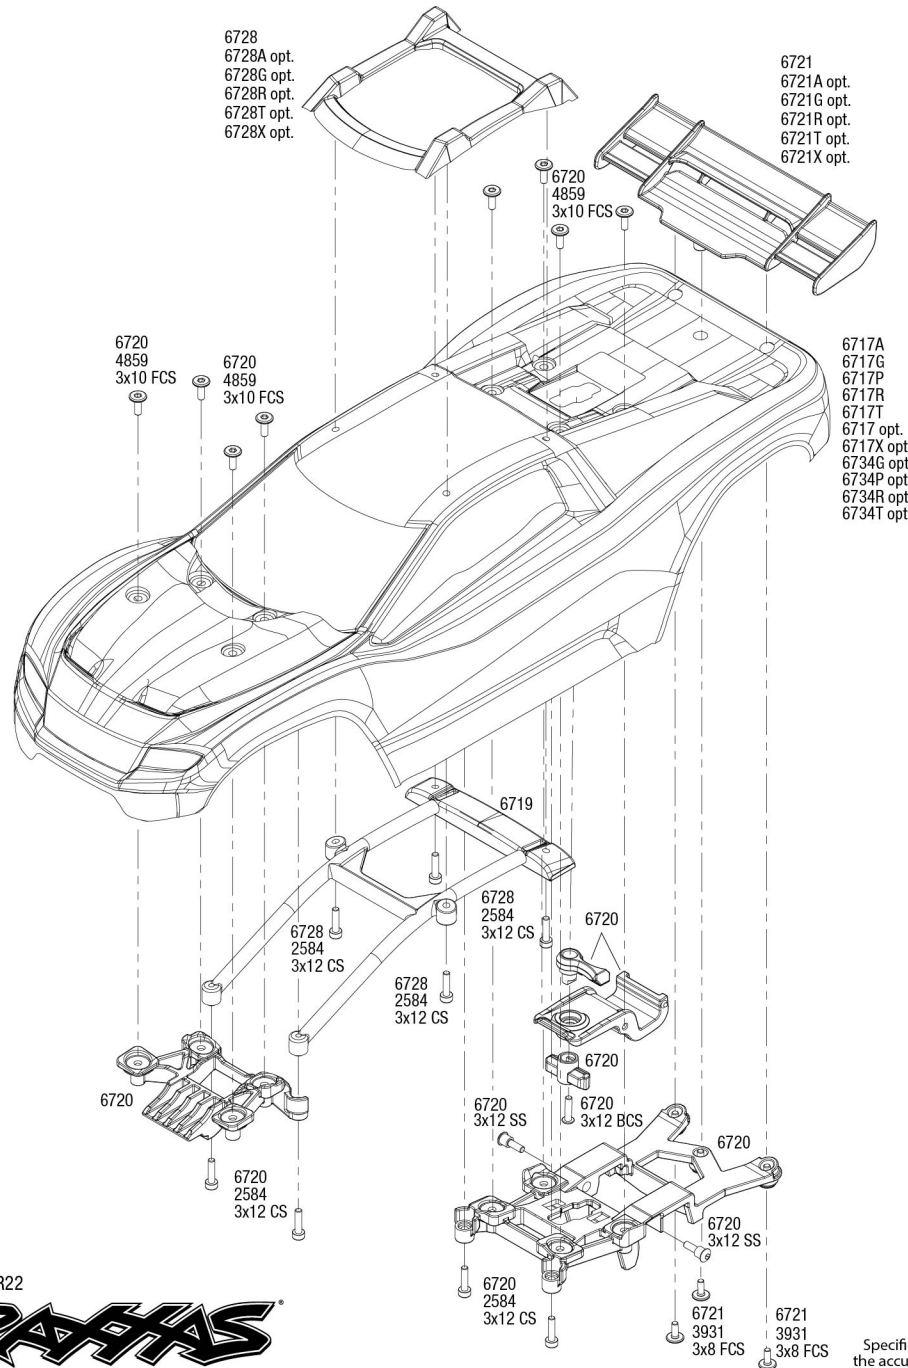

RUSTLER

Body Assembly

4x4VXL

BRUSHLESS

Completed Assembly (view from bottom)

REV 221121-R22

Specifications on this page are subject to change without notice. Every attempt has been made to ensure the accuracy of this drawing; however, Traxxas cannot be held responsible for typographical or other errors.

See Parts List for a complete listing of optional accessories.

Chassis Assembly

Specifications on this page are subject to change without notice. Every attempt has been made to ensure the accuracy of this drawing; however, Traxxas cannot be held responsible for typographical or other errors.

See Parts List for a complete listing of optional accessories.

Driveshafts

Modular Assembly

REV 21121-R22
See Parts List for a complete listing of optional accessories.

Specifications on this page are subject to change without notice. Every attempt has been made to ensure the accuracy of this drawing; however, Traxxas cannot be held responsible for typographical or other errors.

RUSTLER 4x4 VXL BRUSHLESS

Transmission Assembly

See Parts List for a complete listing of optional accessories.

REV 221121-R22
Specifications on this page are subject to change without notice. Every attempt has been made to ensure the accuracy of this drawing; however, Traxxas cannot be held responsible for typographical or other errors.