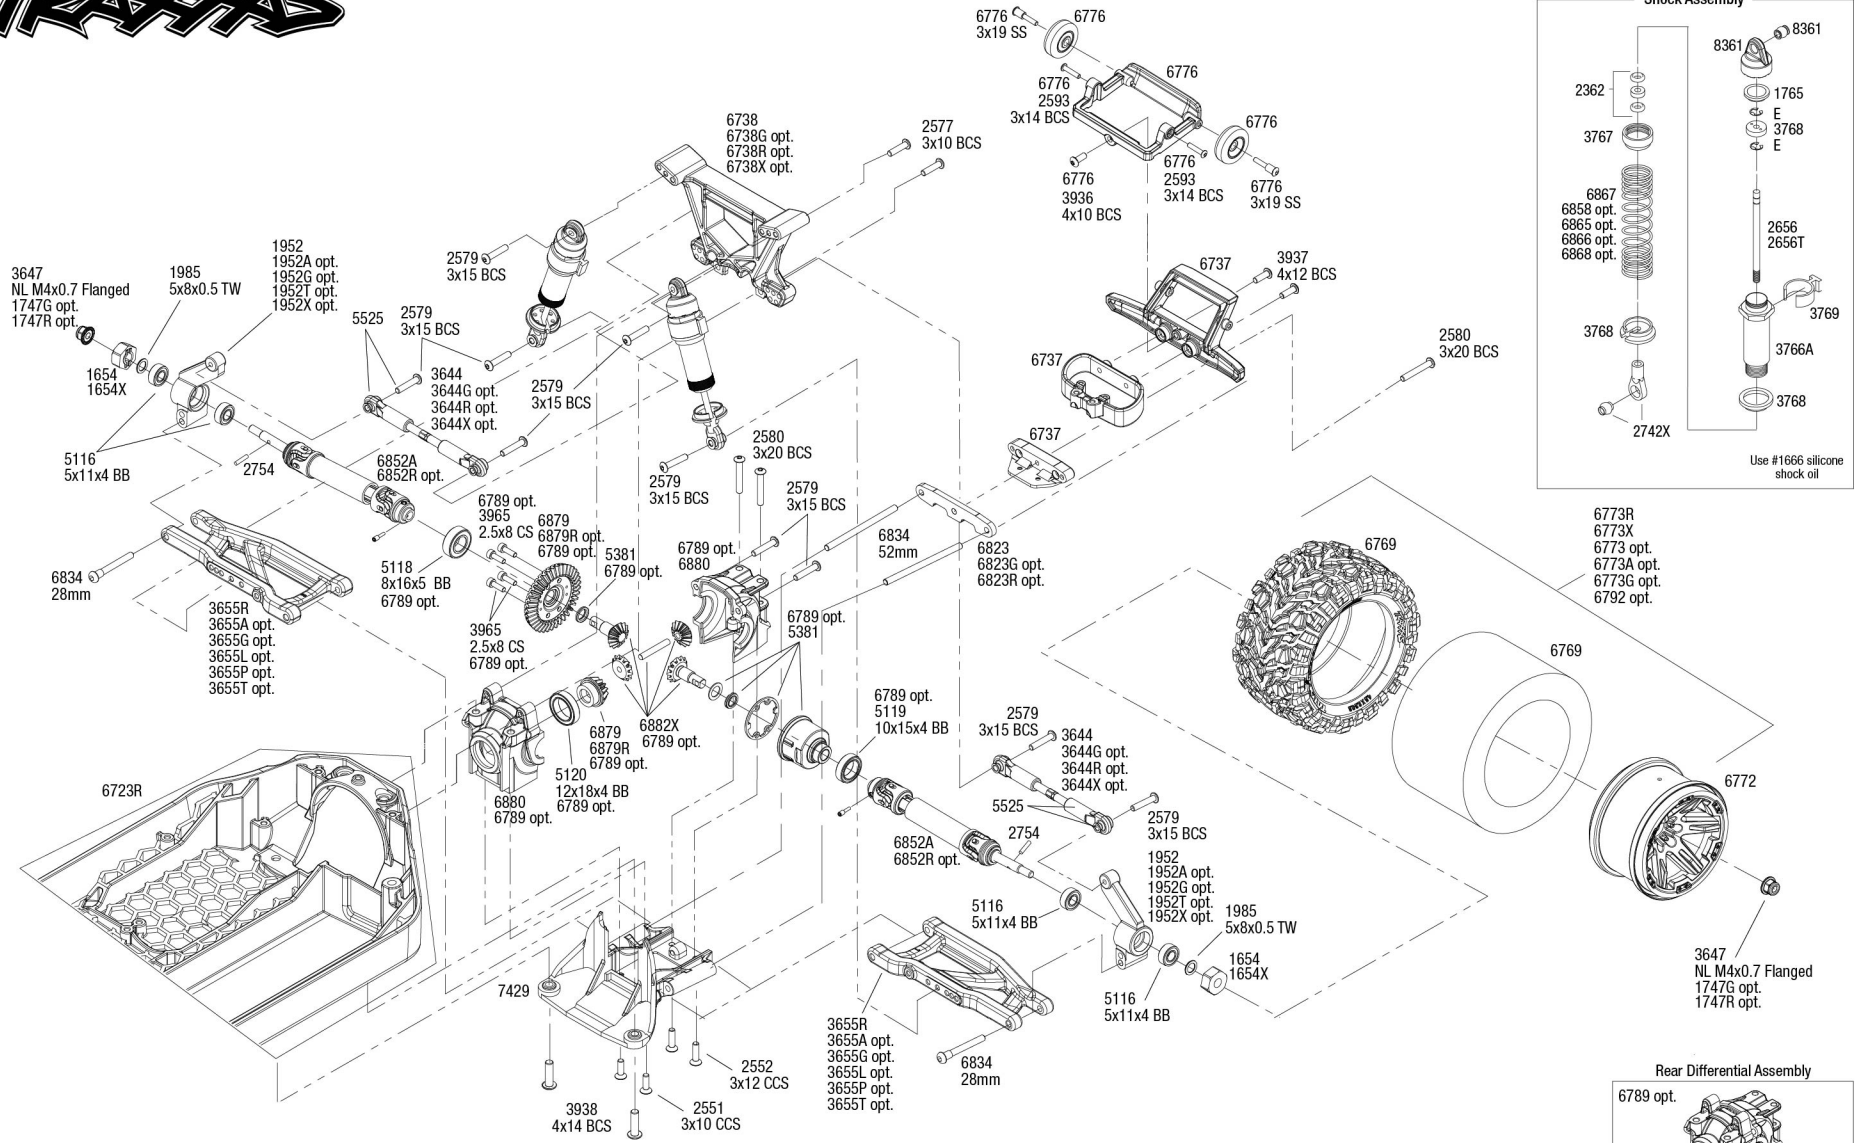

See Parts List for a complete listing of optional accessories.

Driveshafts

Modular Assembly

REV 21121-R22
See Parts List for a complete listing of optional accessories.

Specifications on this page are subject to change without notice. Every attempt has been made to ensure the accuracy of this drawing; however, Traxxas cannot be held responsible for typographical or other errors.

RUSTLER 4x4 VXL BRUSHLESS

Transmission Assembly

See Parts List for a complete listing of optional accessories.

REV 221121-R22
Specifications on this page are subject to change without notice. Every attempt has been made to ensure the accuracy of this drawing; however, Traxxas cannot be held responsible for typographical or other errors.