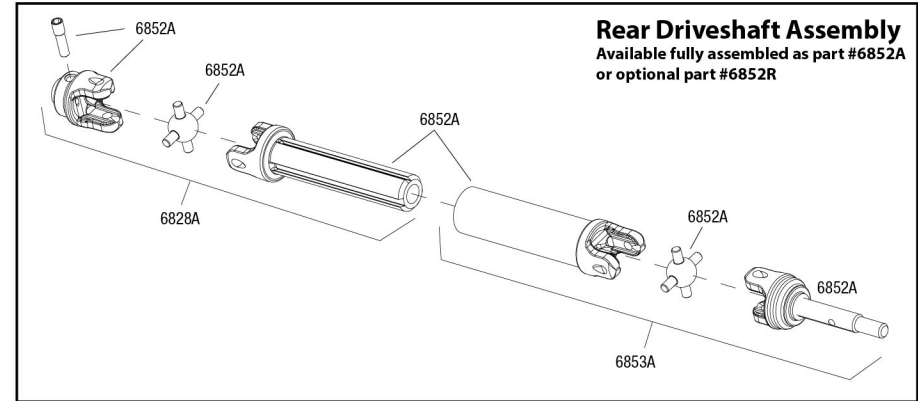

RUSTLER

Body Assembly

4x4VXL

BRUSHLESS

Completed Assembly (view from bottom)

REV 221121-R22

Specifications on this page are subject to change without notice. Every attempt has been made to ensure the accuracy of this drawing; however, Traxxas cannot be held responsible for typographical or other errors.

See Parts List for a complete listing of optional accessories.

Driveshafts

Modular Assembly

REV 21121-R22
See Parts List for a complete listing of optional accessories.

Specifications on this page are subject to change without notice. Every attempt has been made to ensure the accuracy of this drawing; however, Traxxas cannot be held responsible for typographical or other errors.