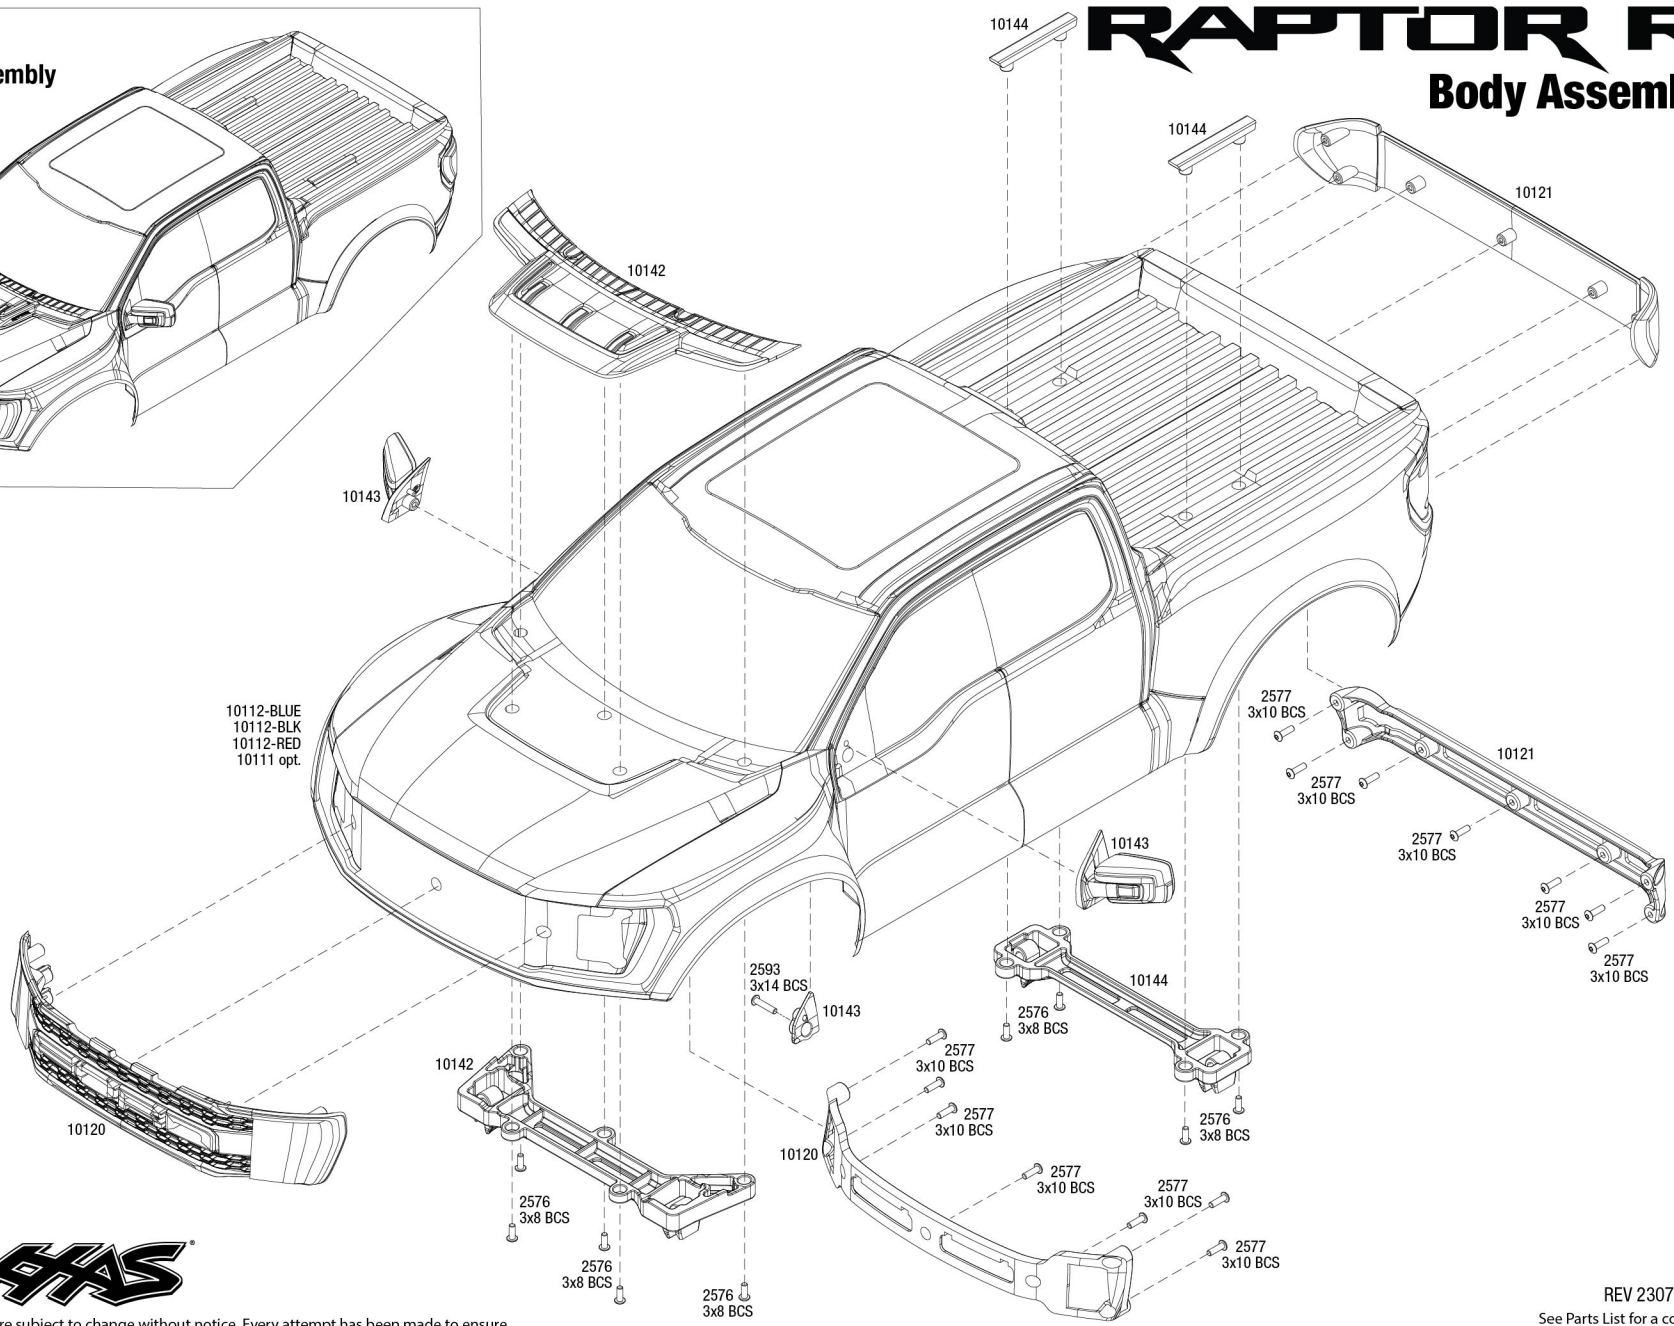

## Body Assembly

10112-BLUE  
10112-BLK  
10112-RED  
10111 opt.

Specifications on this page are subject to change without notice. Every attempt has been made to ensure the accuracy of this drawing; however, Traxxas cannot be held responsible for typographical or other errors.

## Driveshaft Assembly