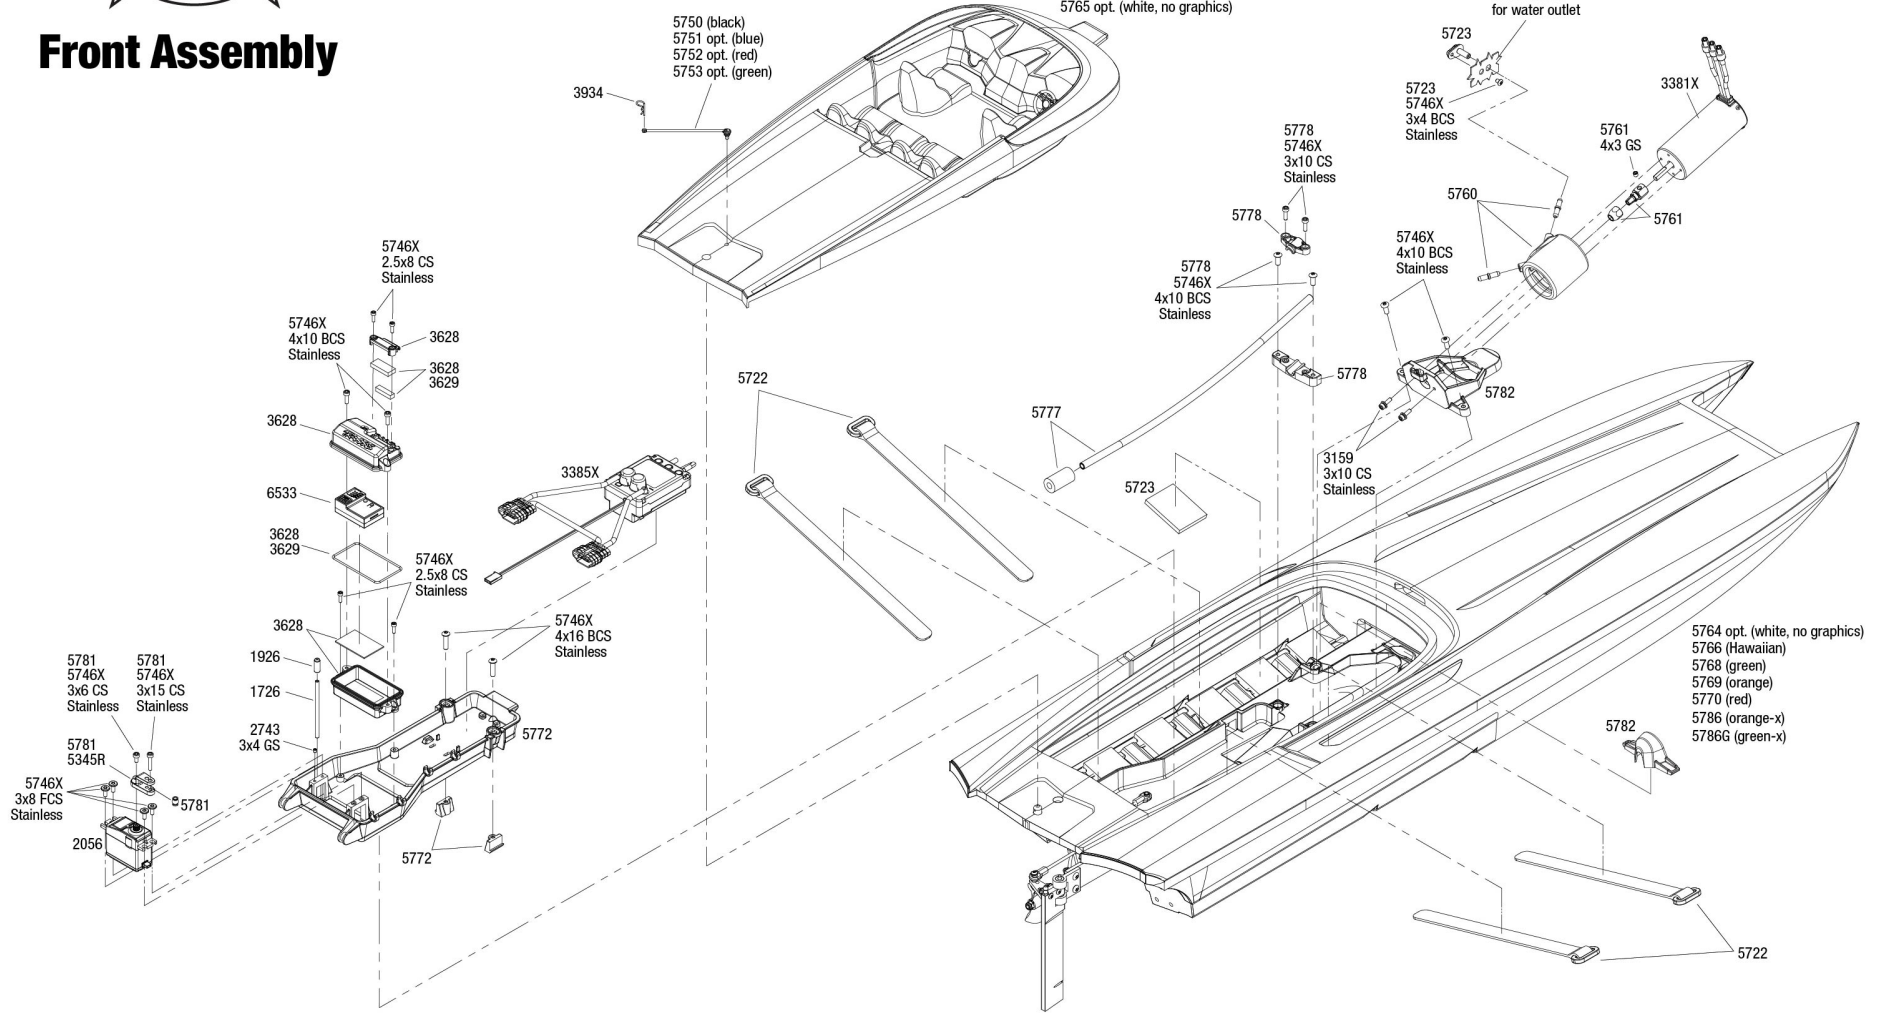

REV 220411-R07  
See Parts List for a complete listing of optional accessories.

# Front Assembly

- 5767 (Hawaiian)
- 5771 (red)
- 5787 (orange)
- 5787G (green-x)
- 5765 opt. (white, no graphics)

REV 220411-R07  
See Parts List for a complete listing of optional accessories.

Specifications on this page are subject to change without notice. Every attempt has been made to ensure the accuracy of this drawing; however, Traxxas cannot be held responsible for typographical or other errors.