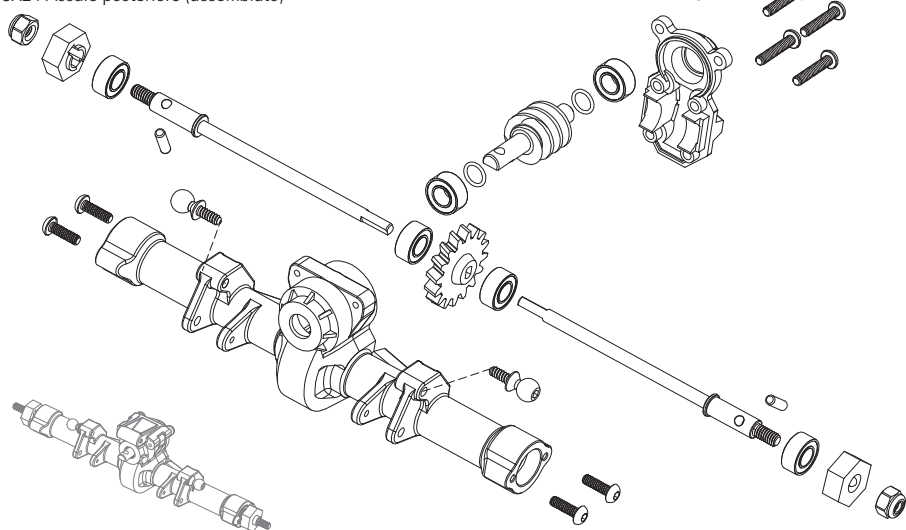

AXI31611

SCX24 Driveshaft Set (short, medium, long)
SCX24 Antriebswellensatz (kurz, mittel, lang)
Ensemble d'arbre
de transmission SCX24 (court, moyen, long)
SCX24 Set albero di trasmissione
(corto, medio, lungo)

AXI31608

SCX24 Transmission (assembled)
SCX24 Getriebe (montiert)
Transmission SCX24 (assemblée)
SCX24 Trasmissione (assemblata)

AXI31610

SCX24 Rear Axle (assembled)

SCX24 Hinterachse (montiert)

Essieu arrière SCX24 (assemblé)

SCX24 Assale posteriore (assemblato)

AXI31609

SCX24 Front Axle (assembled)

SCX24 Vorderachse (montiert)

Essieu avant SCX24 (assemblé)

SCX24 Assale anteriore (assemblato)

AXI31613

SCX24 Suspension Links (short, medium, long)

AXI31608

SCX24 Deadbolt Body Set (clear and cut)

SCX24 Deadbolt--Karosseriesatz (durchsichtig und zugeschnitten)

Carrosserie SCX24 Deadbolt (transparente et coupée)

SCX24 Deadbolt set carrozzeria (Clear and Cut)