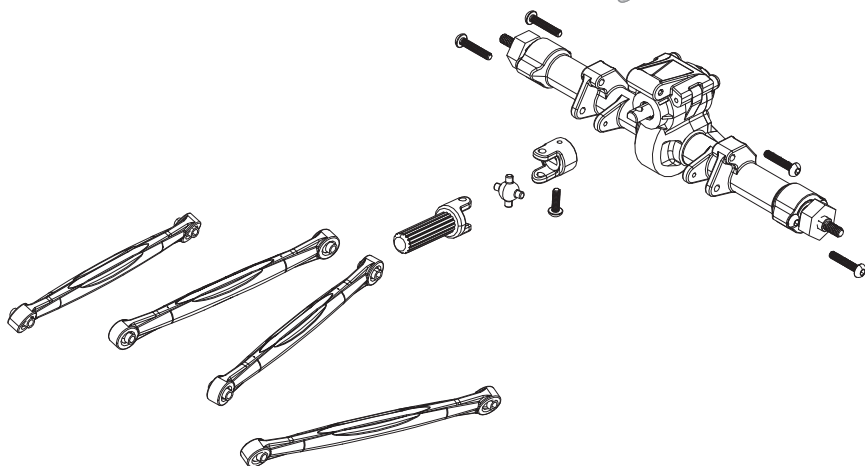

AXI31608

SCX24 Transmission (assembled)
SCX24 Getriebe (montiert)
Transmission SCX24 (assemblée)
SCX24 Trasmissione (assemblata)

AXI31609

SCX24 Front Axle (assembled)
SCX24 Vorderachse (montiert)
Essieu avant SCX24 (assemblé)
SCX24 Assale anteriore (assemblato)

**AXI31610**

SCX24 Rear Axle (assembled)
SCX24 Hinterachse (montiert)
Essieu arrière SCX24 (assemblé)
SCX24 Assale posteriore (assemblato)

AXI204001

SCX24 Suspension Links (XL)

SCX24 Aufhängeglieder (XL)

Bras de suspension SCX24 (XL)

SCX24 Bielle sospensioni (XL)

AXI201003

SCX24 Chassis, XL WB

SCX24 Karosserie, XL WB

Châssis SCX24, empattement XL

SCX24, telaio, XL WB

AXI200005, AXI200006, AXI200007, AXI200008

SCX24 Jeep JT Gladiator Body, Clear, Rear Bumper and Hinge Set, Overland Accessory Pack