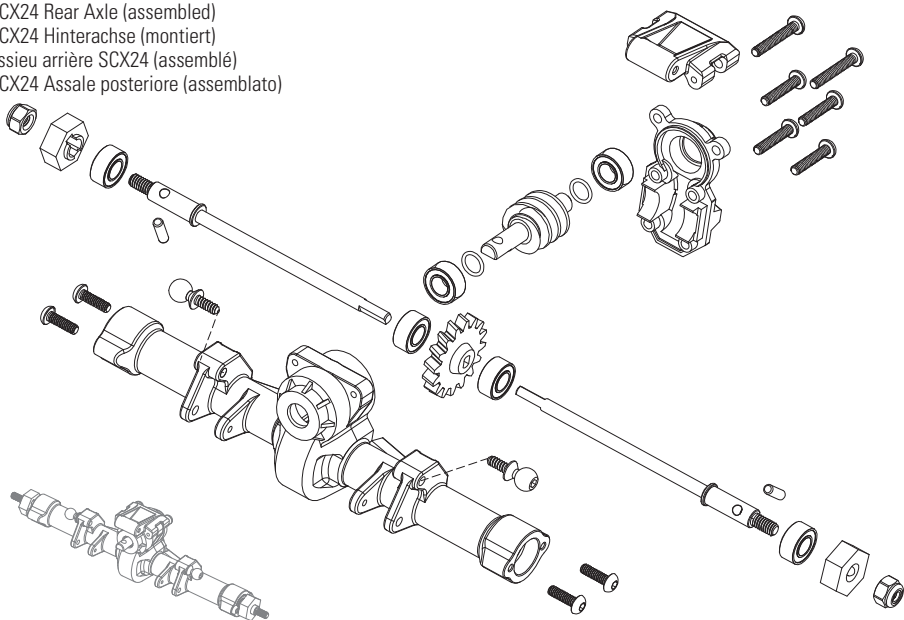

AXI31608

SCX24 Transmission (assembled)
SCX24 Getriebe (montiert)
Transmission SCX24 (assemblée)
SCX24 Trasmissione (assemblata)

AXI31609

SCX24 Front Axle (assembled)
SCX24 Vorderachse (montiert)
Essieu avant SCX24 (assemblé)
SCX24 Assale anteriore (assemblato)

**AXI31610**

SCX24 Rear Axle (assembled)
SCX24 Hinterachse (montiert)
Essieu arrière SCX24 (assemblé)
SCX24 Assale posteriore (assemblato)

AXI204001

SCX24 Suspension Links (XL)

SCX24 Aufhängeglieder (XL)

Bras de suspension SCX24 (XL)

SCX24 Bielle sospensioni (XL)

AXI201003

SCX24 Chassis, XL WB

SCX24 Karosserie, XL WB

Châssis SCX24, empattement XL

SCX24, telaio, XL WB

AXI200005, AXI200006, AXI200007, AXI200008

SCX24 Jeep JT Gladiator Body, Clear, Rear Bumper and Hinge Set, Overland Accessory Pack