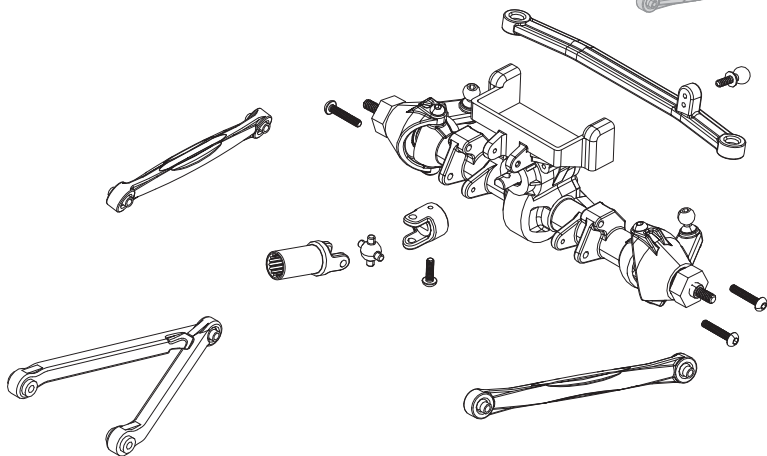

AXI31608

SCX24 Transmission (assembled)
SCX24 Getriebe (montiert)
Transmission SCX24 (assemblée)
SCX24 Trasmissione (assemblata)

AXI31609

SCX24 Front Axle (assembled)
SCX24 Vorderachse (montiert)
Essieu avant SCX24 (assemblé)
SCX24 Assale anteriore (assemblato)

**AXI31610**

SCX24 Rear Axle (assembled)
SCX24 Hinterachse (montiert)
Essieu arrière SCX24 (assemblé)
SCX24 Assale posteriore (assemblato)

AXI204001

SCX24 Suspension Links (XL)

SCX24 Aufhängeglieder (XL)

Bras de suspension SCX24 (XL)

SCX24 Bielle sospensioni (XL)

AXI201003

SCX24 Chassis, XL WB

SCX24 Karosserie, XL WB

Châssis SCX24, empattement XL

SCX24, telaio, XL WB

AXI200005, AXI200006, AXI200007, AXI200008

SCX24 Jeep JT Gladiator Body, Clear, Rear Bumper and Hinge Set, Overland Accessory Pack