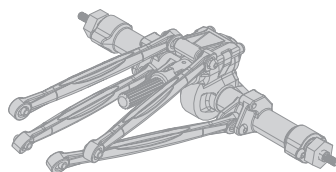

AXI31611 and AXI204000

SCX24 Driveshaft Set (short, medium, long)
SCX24 Antriebswellensatz (kurz, mittel, lang)
Ensemble d'arbre
de transmission SCX24 (court, moyen, long)
SCX24 Set albero di trasmissione
(corto, medio, lungo)

AXI31608

SCX24 Transmission (assembled)
SCX24 Getriebe (montiert)
Transmission SCX24 (assemblée)
SCX24 Trasmissione (assemblata)

AXI31609

SCX24 Front Axle (assembled)
SCX24 Vorderachse (montiert)
Essieu avant SCX24 (assemblé)
SCX24 Assale anteriore (assemblato)

AXI31610

SCX24 Rear Axle (assembled)
SCX24 Hinterachse (montiert)
Essieu arrière SCX24 (assemblé)
SCX24 Assale posteriore (assemblato)

AXI204000

SCX24 Suspension Links (short, medium, long)

SCX24 Aufhängeglieder (kurz, mittel, lang)

Bras de suspension SCX24 (court, moyen, long)

SCX24 Bielle sospensioni (corte, medie, lunghe)

AXI31614
 SCX24 Chassis Set
 SCX24 Karosseriesatz
 Ensemble de carrosserie SCX24
 SCX24 Set telaio

AXI200000

2019 Jeep JLUCRC Body Set (clear and cut)