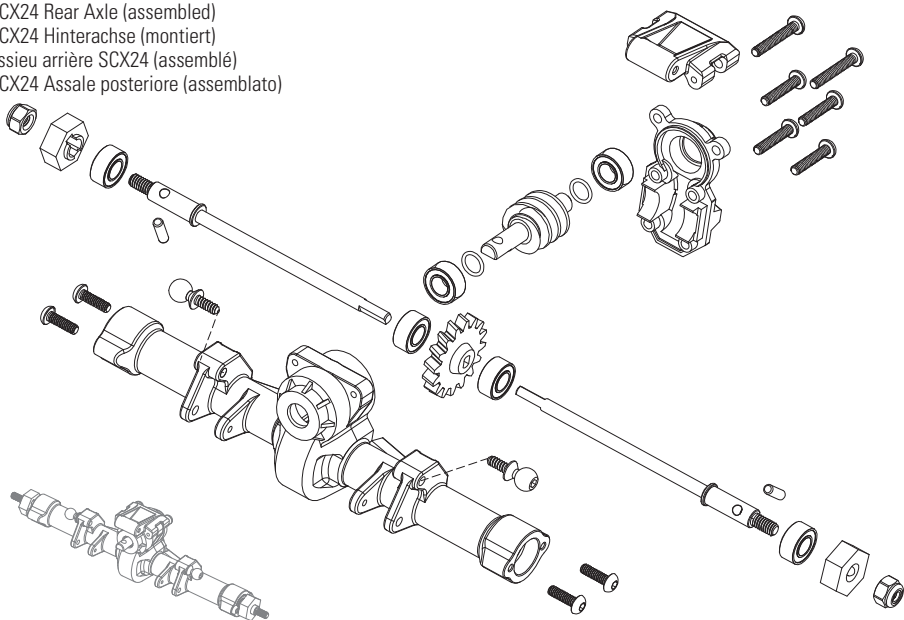

AXI31611 and AXI204000

SCX24 Driveshaft Set (short, medium, long)
SCX24 Antriebswellensatz (kurz, mittel, lang)
Ensemble d'arbre
de transmission SCX24 (court, moyen, long)
SCX24 Set albero di trasmissione
(corto, medio, lungo)

AXI31608

SCX24 Transmission (assembled)
SCX24 Getriebe (montiert)
Transmission SCX24 (assemblée)
SCX24 Trasmissione (assemblata)

AXI31609

SCX24 Front Axle (assembled)
SCX24 Vorderachse (montiert)
Essieu avant SCX24 (assemblé)
SCX24 Assale anteriore (assemblato)

AXI31610

SCX24 Rear Axle (assembled)
SCX24 Hinterachse (montiert)
Essieu arrière SCX24 (assemblé)
SCX24 Assale posteriore (assemblato)

AXI204000

SCX24 Suspension Links (short, medium, long)

SCX24 Aufhängeglieder (kurz, mittel, lang)

Bras de suspension SCX24 (court, moyen, long)

SCX24 Bielle sospensioni (corte, medie, lunghe)

AXI31614
 SCX24 Chassis Set
 SCX24 Karosseriesatz
 Ensemble de carrosserie SCX24
 SCX24 Set telaio

AXI200000

2019 Jeep JLUCRC Body Set (clear and cut)