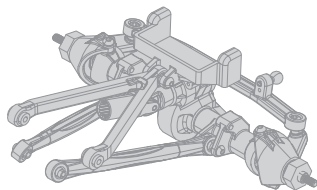

AXI31611 and AXI204000

SCX24 Driveshaft Set (short, medium, long)
SCX24 Antriebswellensatz (kurz, mittel, lang)
Ensemble d'arbre
de transmission SCX24 (court, moyen, long)
SCX24 Set albero di trasmissione
(corto, medio, lungo)

AXI31608

SCX24 Transmission (assembled)
SCX24 Getriebe (montiert)
Transmission SCX24 (assemblée)
SCX24 Trasmissione (assemblata)

AXI31609

SCX24 Front Axle (assembled)
SCX24 Vorderachse (montiert)
Essieu avant SCX24 (assemblé)
SCX24 Assale anteriore (assemblato)

AXI31610

SCX24 Rear Axle (assembled)
SCX24 Hinterachse (montiert)
Essieu arrière SCX24 (assemblé)
SCX24 Assale posteriore (assemblato)

AXI204000

SCX24 Suspension Links (short, medium, long)

SCX24 Aufhängeglieder (kurz, mittel, lang)

Bras de suspension SCX24 (court, moyen, long)

SCX24 Bielle sospensioni (corte, medie, lunghe)

AXI31614
 SCX24 Chassis Set
 SCX24 Karosseriesatz
 Ensemble de carrosserie SCX24
 SCX24 Set telaio

AXI200000

2019 Jeep JLUCRC Body Set (clear and cut)