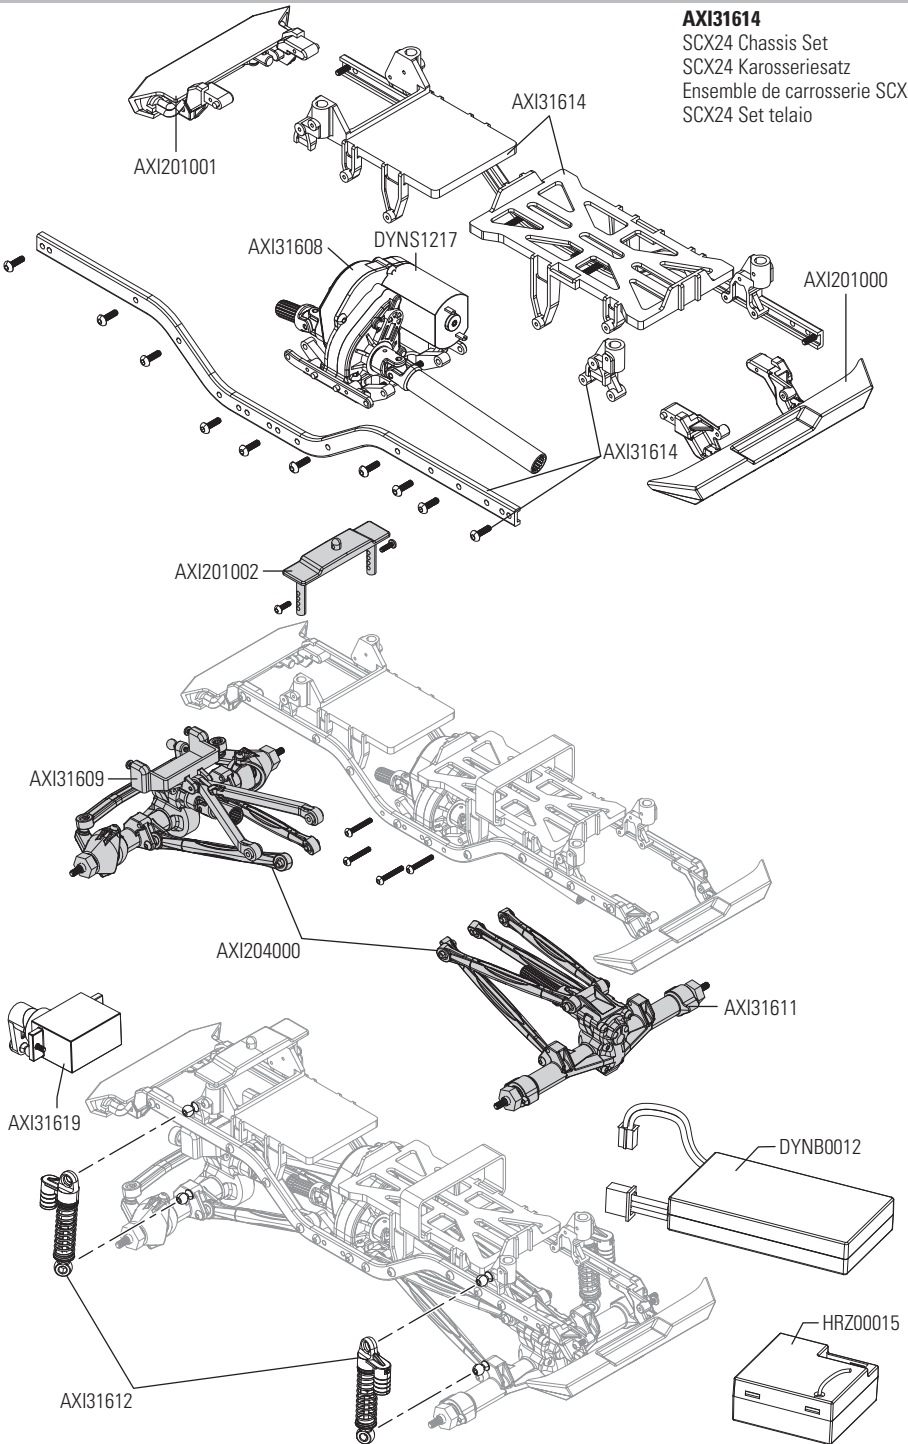

AXI31608

SCX24 Transmission (assembled)
SCX24 Getriebe (montiert)
Transmission SCX24 (assemblée)
SCX24 Trasmissione (assemblata)

AXI31609

SCX24 Front Axle (assembled)
SCX24 Vorderachse (montiert)
Essieu avant SCX24 (assemblé)
SCX24 Assale anteriore (assemblato)

AXI31610

SCX24 Rear Axle (assembled)
SCX24 Hinterachse (montiert)
Essieu arrière SCX24 (assemblé)
SCX24 Assale posteriore (assemblato)

AXI204000

SCX24 Suspension Links (short, medium, long)

SCX24 Aufhängeglieder (kurz, mittel, lang)

Bras de suspension SCX24 (court, moyen, long)

SCX24 Bielle sospensioni (corte, medie, lunghe)

AXI31614
 SCX24 Chassis Set
 SCX24 Karosseriesatz
 Ensemble de carrosserie SCX24
 SCX24 Set telaio

AXI200000

2019 Jeep JLUCRC Body Set (clear and cut)