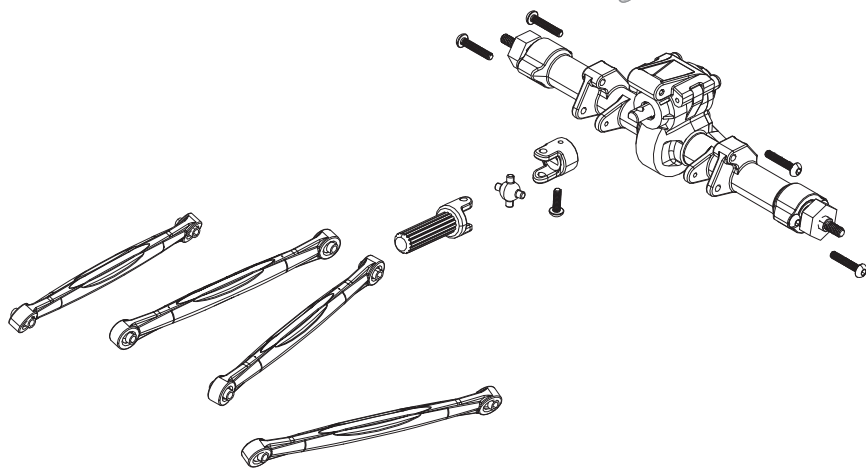

AXI31608

SCX24 Transmission (assembled)
SCX24 Getriebe (montiert)
Transmission SCX24 (assemblée)
SCX24 Trasmissione (assemblata)

AXI31609

SCX24 Front Axle (assembled)
SCX24 Vorderachse (montiert)
Essieu avant SCX24 (assemblé)
SCX24 Assale anteriore (assemblato)

AXI31610

SCX24 Rear Axle (assembled)
SCX24 Hinterachse (montiert)
Essieu arrière SCX24 (assemblé)
SCX24 Assale posteriore (assemblato)

AXI204000

SCX24 Suspension Links (short, medium, long)

SCX24 Aufhängeglieder (kurz, mittel, lang)

Bras de suspension SCX24 (court, moyen, long)

SCX24 Bielle sospensioni (corte, medie, lunghe)

AXI31614
 SCX24 Chassis Set
 SCX24 Karosseriesatz
 Ensemble de carrosserie SCX24
 SCX24 Set telaio

AXI200000

2019 Jeep JLUCRC Body Set (clear and cut)