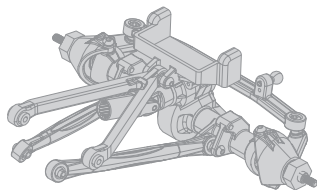

AXI31611 and AXI204000

SCX24 Driveshaft Set (short, medium, long)
SCX24 Antriebswellensatz (kurz, mittel, lang)
Ensemble d'arbre
de transmission SCX24 (court, moyen, long)
SCX24 Set albero di trasmissione
(corto, medio, lungo)

AXI31608

SCX24 Transmission (assembled)
SCX24 Getriebe (montiert)
Transmission SCX24 (assemblée)
SCX24 Trasmissione (assemblata)

AXI31609

SCX24 Front Axle (assembled)
SCX24 Vorderachse (montiert)
Essieu avant SCX24 (assemblé)
SCX24 Assale anteriore (assemblato)

AXI31610

SCX24 Rear Axle (assembled)
SCX24 Hinterachse (montiert)
Essieu arrière SCX24 (assemblé)
SCX24 Assale posteriore (assemblato)

AXI204000

SCX24 Suspension Links (short, medium, long)

SCX24 Aufhängeglieder (kurz, mittel, lang)

Bras de suspension SCX24 (court, moyen, long)

SCX24 Bielle sospensioni (corte, medie, lunghe)

AXI31614
 SCX24 Chassis Set
 SCX24 Karosseriesatz
 Ensemble de carrosserie SCX24
 SCX24 Set telaio

AXI200001, AXI200002