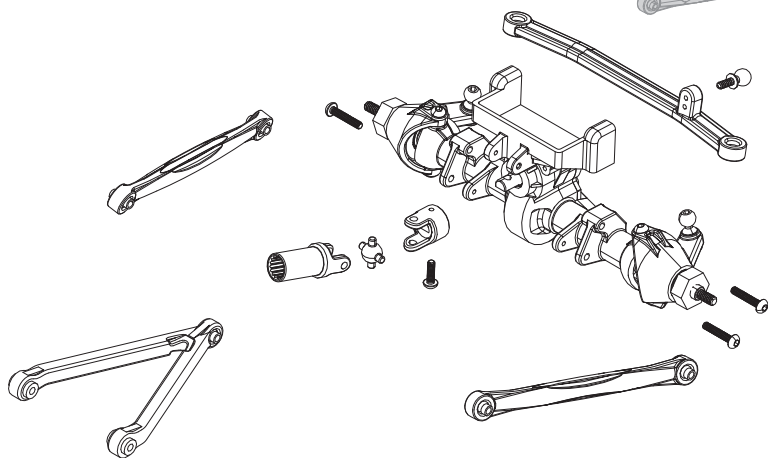

AXI31608

SCX24 Transmission (assembled)
SCX24 Getriebe (montiert)
Transmission SCX24 (assemblée)
SCX24 Trasmissione (assemblata)

AXI31609

SCX24 Front Axle (assembled)
SCX24 Vorderachse (montiert)
Essieu avant SCX24 (assemblé)
SCX24 Assale anteriore (assemblato)

AXI31610

SCX24 Rear Axle (assembled)
SCX24 Hinterachse (montiert)
Essieu arrière SCX24 (assemblé)
SCX24 Assale posteriore (assemblato)

AXI204000

SCX24 Suspension Links (short, medium, long)

SCX24 Aufhängeglieder (kurz, mittel, lang)

Bras de suspension SCX24 (court, moyen, long)

SCX24 Bielle sospensioni (corte, medie, lunghe)

AXI31614
 SCX24 Chassis Set
 SCX24 Karosseriesatz
 Ensemble de carrosserie SCX24
 SCX24 Set telaio

AXI200001, AXI200002