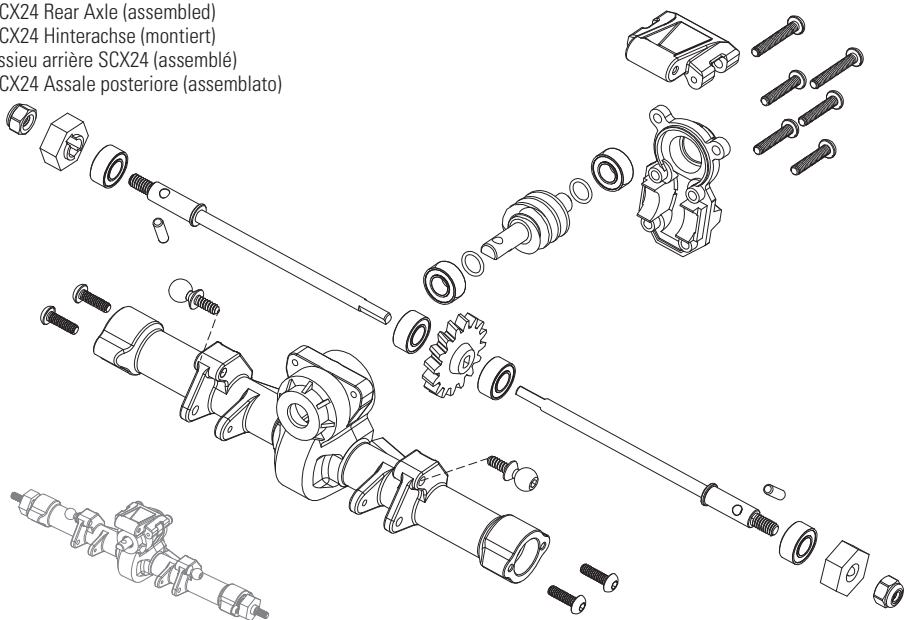

AXI31611 and AXI204000

SCX24 Driveshaft Set (short, medium, long)
SCX24 Antriebswellensatz (kurz, mittel, lang)
Ensemble d'arbre
de transmission SCX24 (court, moyen, long)
SCX24 Set albero di trasmissione
(corto, medio, lungo)

AXI31608

SCX24 Transmission (assembled)
SCX24 Getriebe (montiert)
Transmission SCX24 (assemblée)
SCX24 Trasmissione (assemblata)

AXI31609

SCX24 Front Axle (assembled)
SCX24 Vorderachse (montiert)
Essieu avant SCX24 (assemblé)
SCX24 Assale anteriore (assemblato)

AXI31610

SCX24 Rear Axle (assembled)
SCX24 Hinterachse (montiert)
Essieu arrière SCX24 (assemblé)
SCX24 Assale posteriore (assemblato)

AXI204000

SCX24 Suspension Links (short, medium, long)

SCX24 Aufhängeglieder (kurz, mittel, lang)

Bras de suspension SCX24 (court, moyen, long)

SCX24 Bielle sospensioni (corte, medie, lunghe)

AXI31614
 SCX24 Chassis Set
 SCX24 Karosseriesatz
 Ensemble de carrosserie SCX24
 SCX24 Set telaio

AXI200001, AXI200002