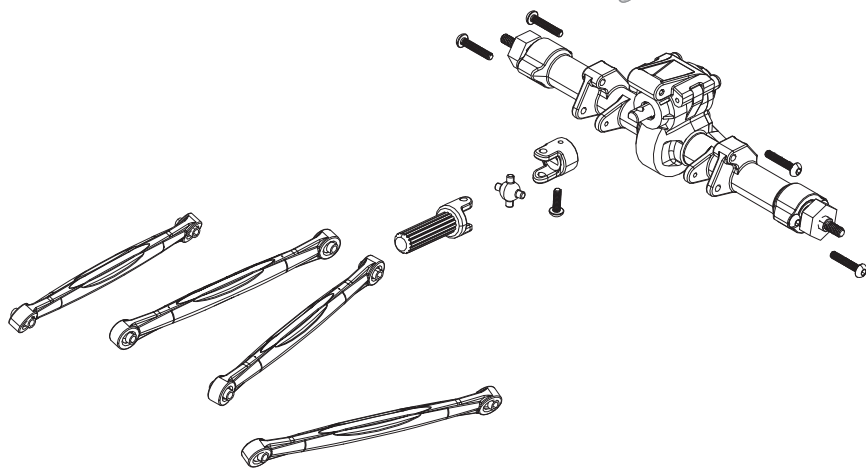

AXI31608

SCX24 Transmission (assembled)
SCX24 Getriebe (montiert)
Transmission SCX24 (assemblée)
SCX24 Trasmissione (assemblata)

AXI31609

SCX24 Front Axle (assembled)
SCX24 Vorderachse (montiert)
Essieu avant SCX24 (assemblé)
SCX24 Assale anteriore (assemblato)

AXI31610

SCX24 Rear Axle (assembled)
SCX24 Hinterachse (montiert)
Essieu arrière SCX24 (assemblé)
SCX24 Assale posteriore (assemblato)

AXI204000

SCX24 Suspension Links (short, medium, long)

SCX24 Aufhängeglieder (kurz, mittel, lang)

Bras de suspension SCX24 (court, moyen, long)

SCX24 Bielle sospensioni (corte, medie, lunghe)

AXI31614
 SCX24 Chassis Set
 SCX24 Karosseriesatz
 Ensemble de carrosserie SCX24
 SCX24 Set telaio

AXI200001, AXI200002