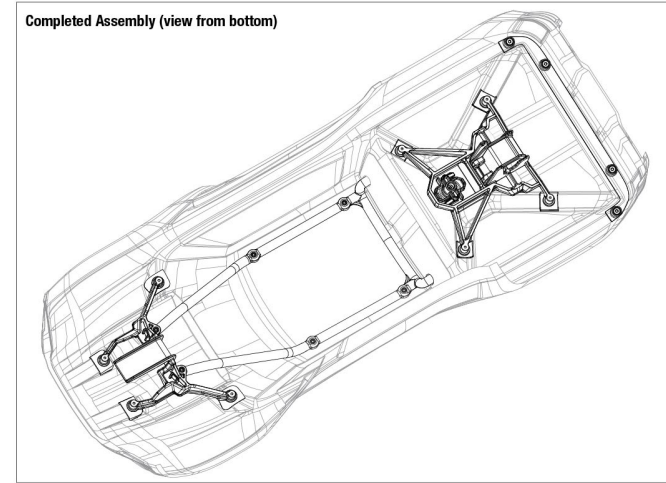

Body Assembly

Specifications on this page are subject to change without notice. Every attempt has been made to ensure the accuracy of this drawing; however, Traxxas cannot be held responsible for typographical or other errors.

See Parts List for a complete listing of optional accessories.

REV 230419-R23

Modular Assembly

REV 230419-R23

Specifications on this page are subject to change without notice. Every attempt has been made to ensure the accuracy of this drawing; however, Traxxas cannot be held responsible for typographical or other errors. See Parts List for a complete listing of optional accessories.