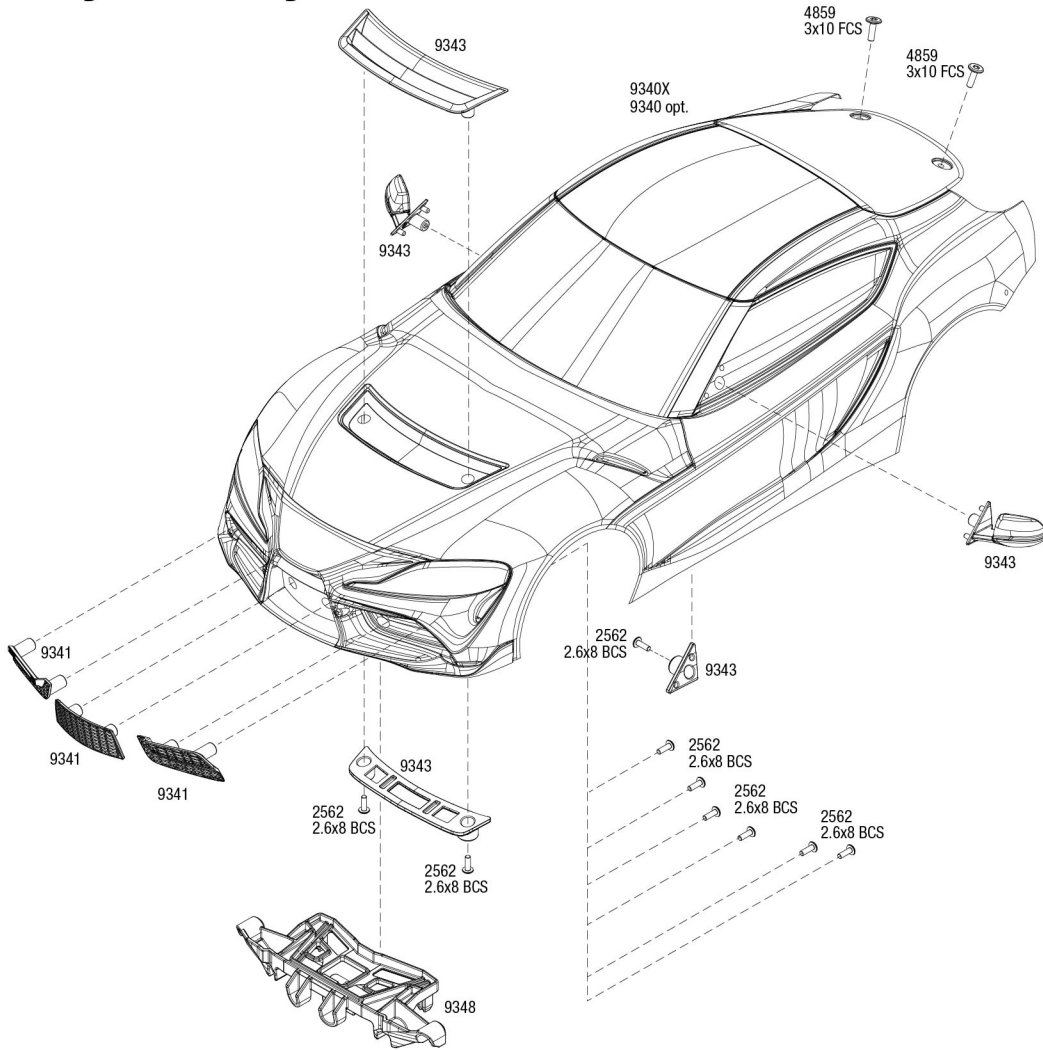

TOYOTA

Supra GT4

Body Assembly

See Parts List for a complete listing of optional accessories.

REV 230111-R03
Specifications on this page are subject to change without notice. Every attempt has been made to ensure the accuracy of this drawing; however, Traxxas cannot be held responsible for typographical or other errors.

**TOYOTA****Supra GT4**

Chassis Assembly

Servo Saver Assembly Servo Horn Position

See Parts List for a complete listing of optional accessories.

REV 230111-R03
Specifications on this page are subject to change without notice. Every attempt has been made to ensure the accuracy of this drawing; however, Traxas cannot be held responsible for typographical or other errors.

Front Assembly

Specifications on this page are subject to change without notice. Every attempt has been made to ensure the accuracy of this drawing; however, Traxxas cannot be held responsible for typographical or other errors.