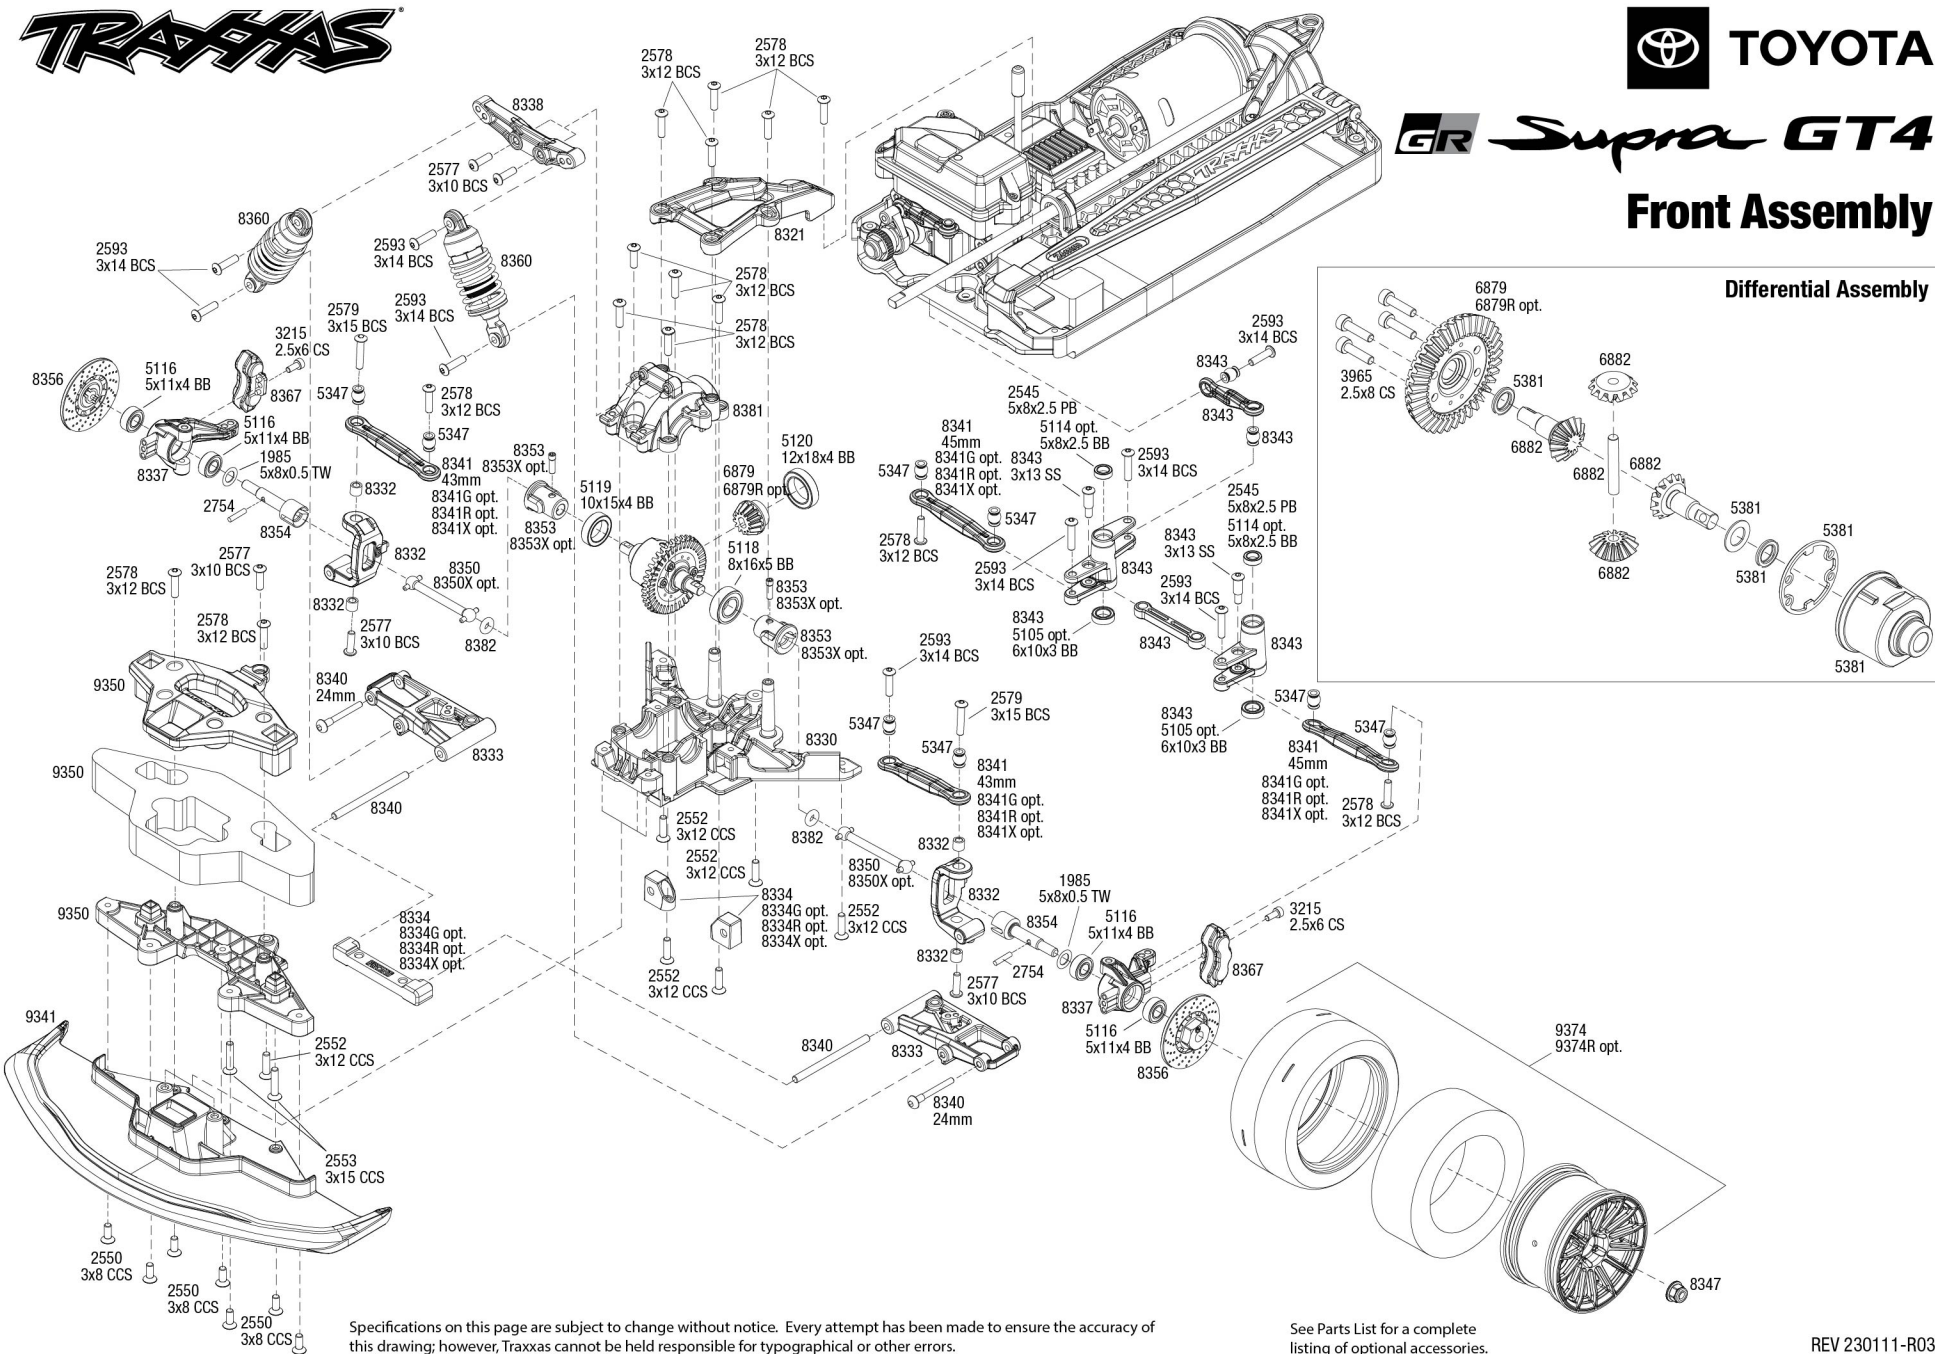

Front Assembly

Specifications on this page are subject to change without notice. Every attempt has been made to ensure the accuracy of this drawing; however, Traxxas cannot be held responsible for typographical or other errors.

See Parts List for a complete listing of optional accessories.