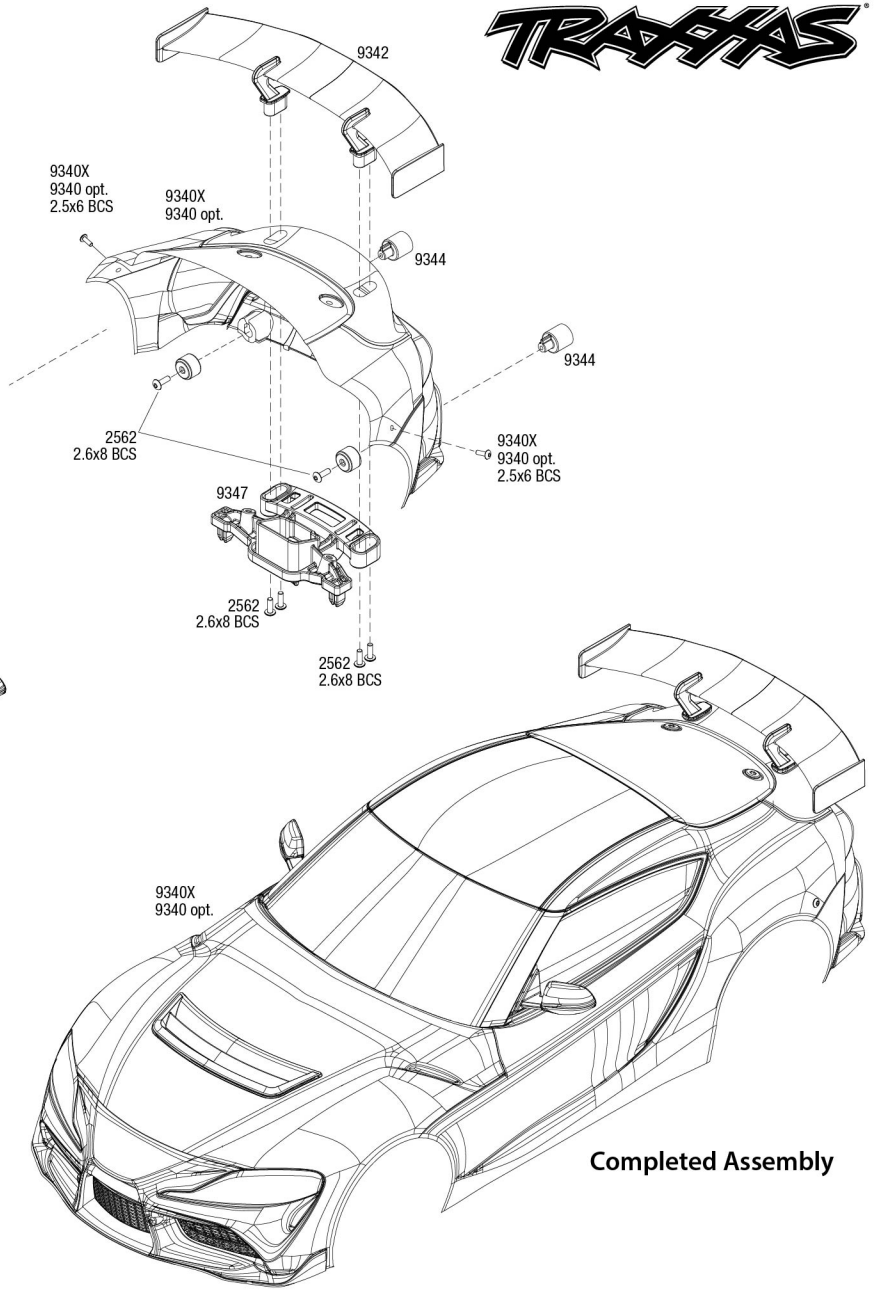

TOYOTA

Supra GT4

Body Assembly

See Parts List for a complete listing of optional accessories.

REV 230111-R03
Specifications on this page are subject to change without notice. Every attempt has been made to ensure the accuracy of this drawing; however, Traxxas cannot be held responsible for typographical or other errors.

**TOYOTA****Supra GT4**

Chassis Assembly

Servo Saver Assembly Servo Horn Position

See Parts List for a complete listing of optional accessories.

REV 230111-R03
Specifications on this page are subject to change without notice. Every attempt has been made to ensure the accuracy of this drawing; however, Traxas cannot be held responsible for typographical or other errors.

Front Assembly

Specifications on this page are subject to change without notice. Every attempt has been made to ensure the accuracy of this drawing; however, Traxxas cannot be held responsible for typographical or other errors.