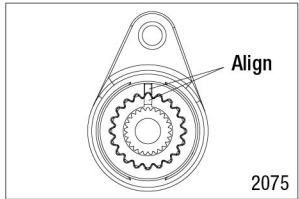

TOYOTA

Supra GT4

Body Assembly

See Parts List for a complete listing of optional accessories.

REV 230111-R03
Specifications on this page are subject to change without notice. Every attempt has been made to ensure the accuracy of this drawing; however, Traxxas cannot be held responsible for typographical or other errors.

**TOYOTA****Supra GT4**

Chassis Assembly

Servo Saver Assembly Servo Horn Position

See Parts List for a complete listing of optional accessories.

REV 230111-R03
Specifications on this page are subject to change without notice. Every attempt has been made to ensure the accuracy of this drawing; however, Traxas cannot be held responsible for typographical or other errors.