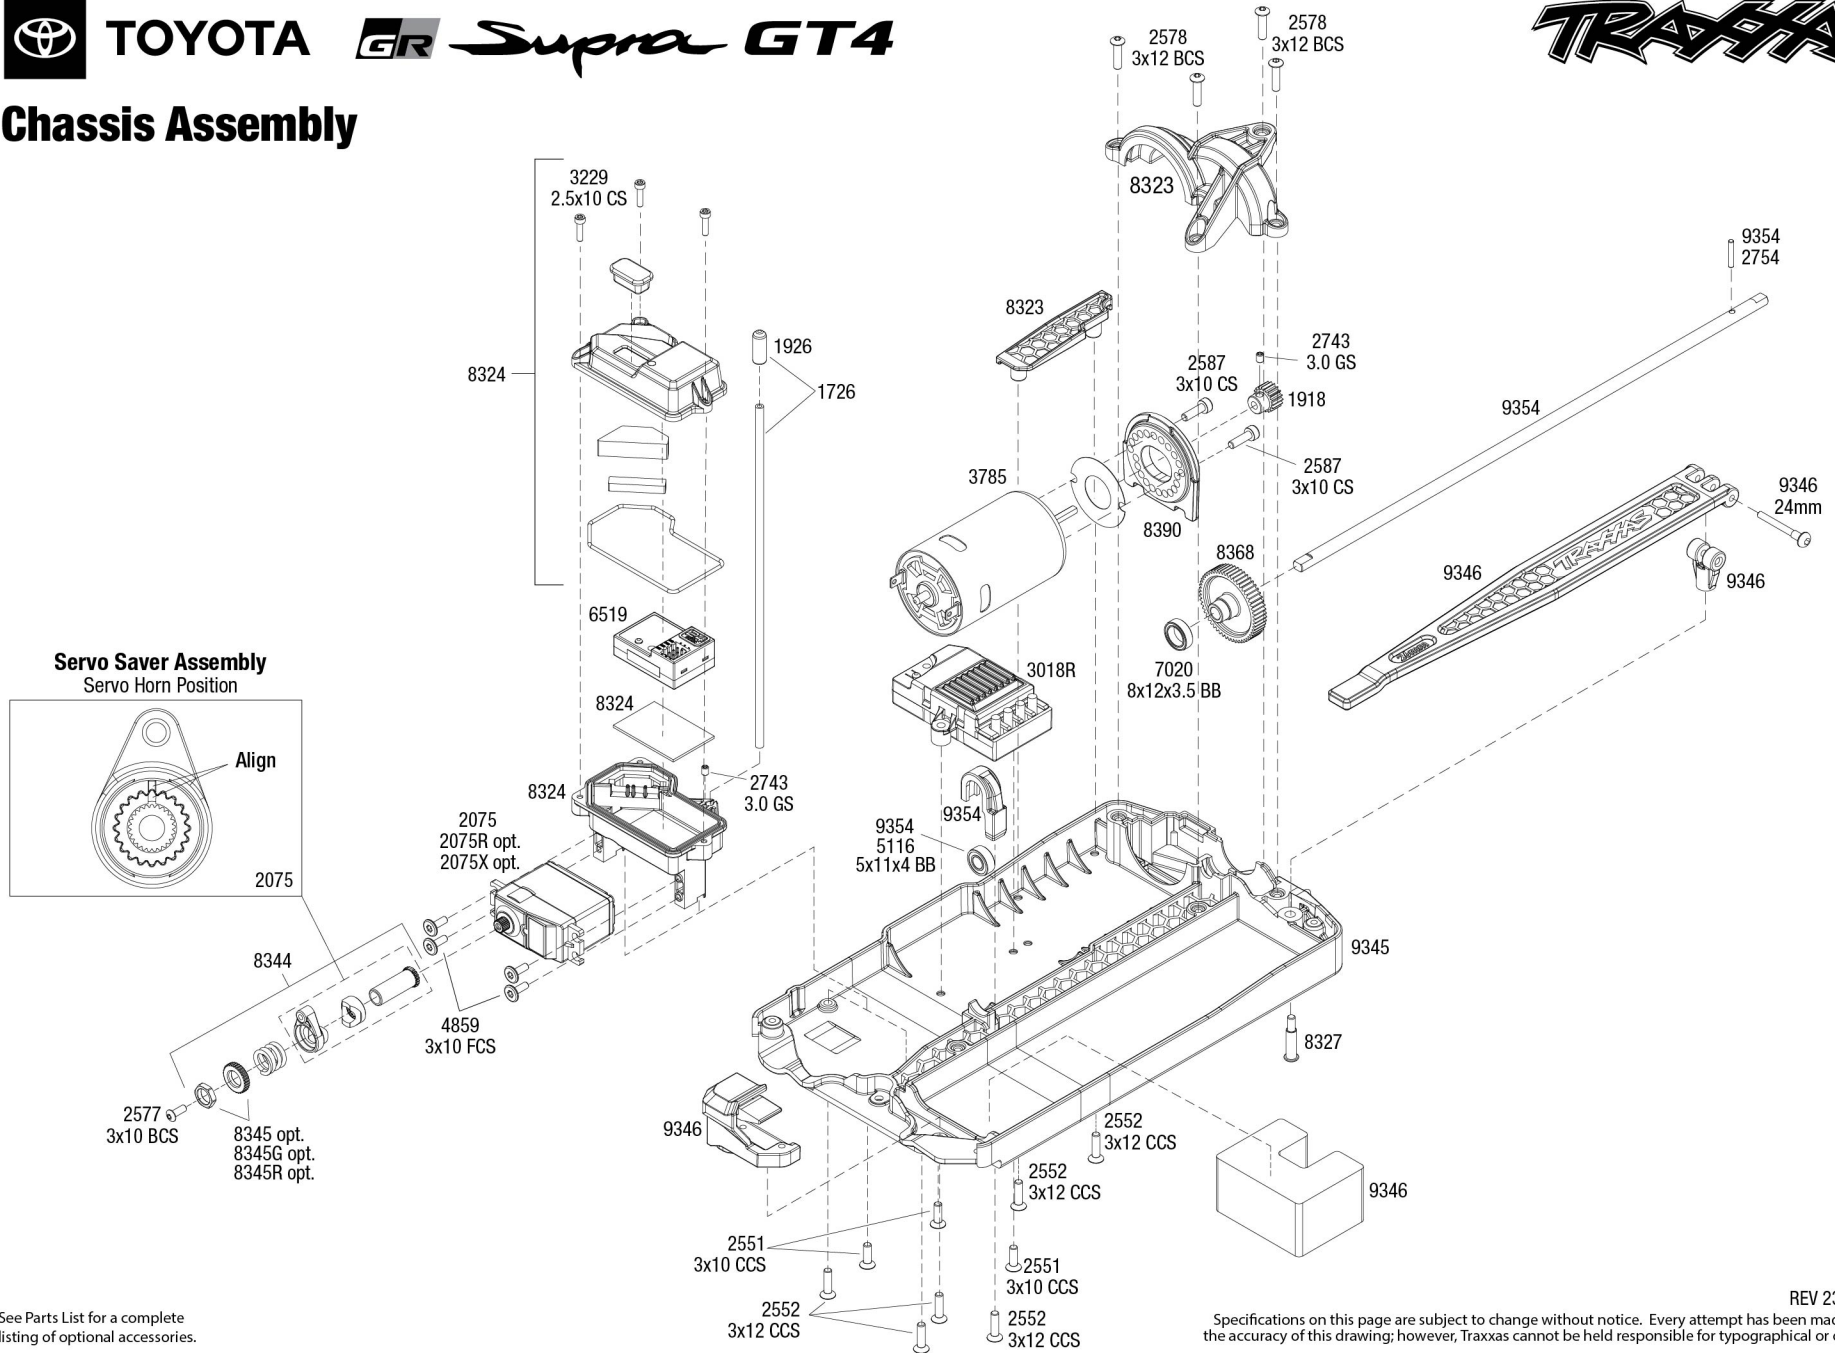

TOYOTA

Supra GT4

Body Assembly

See Parts List for a complete listing of optional accessories.

REV 230111-R03
Specifications on this page are subject to change without notice. Every attempt has been made to ensure the accuracy of this drawing; however, Traxxas cannot be held responsible for typographical or other errors.

**TOYOTA****Supra GT4**

Chassis Assembly

Servo Saver Assembly Servo Horn Position

See Parts List for a complete listing of optional accessories.

REV 230111-R03
Specifications on this page are subject to change without notice. Every attempt has been made to ensure the accuracy of this drawing; however, Traxas cannot be held responsible for typographical or other errors.