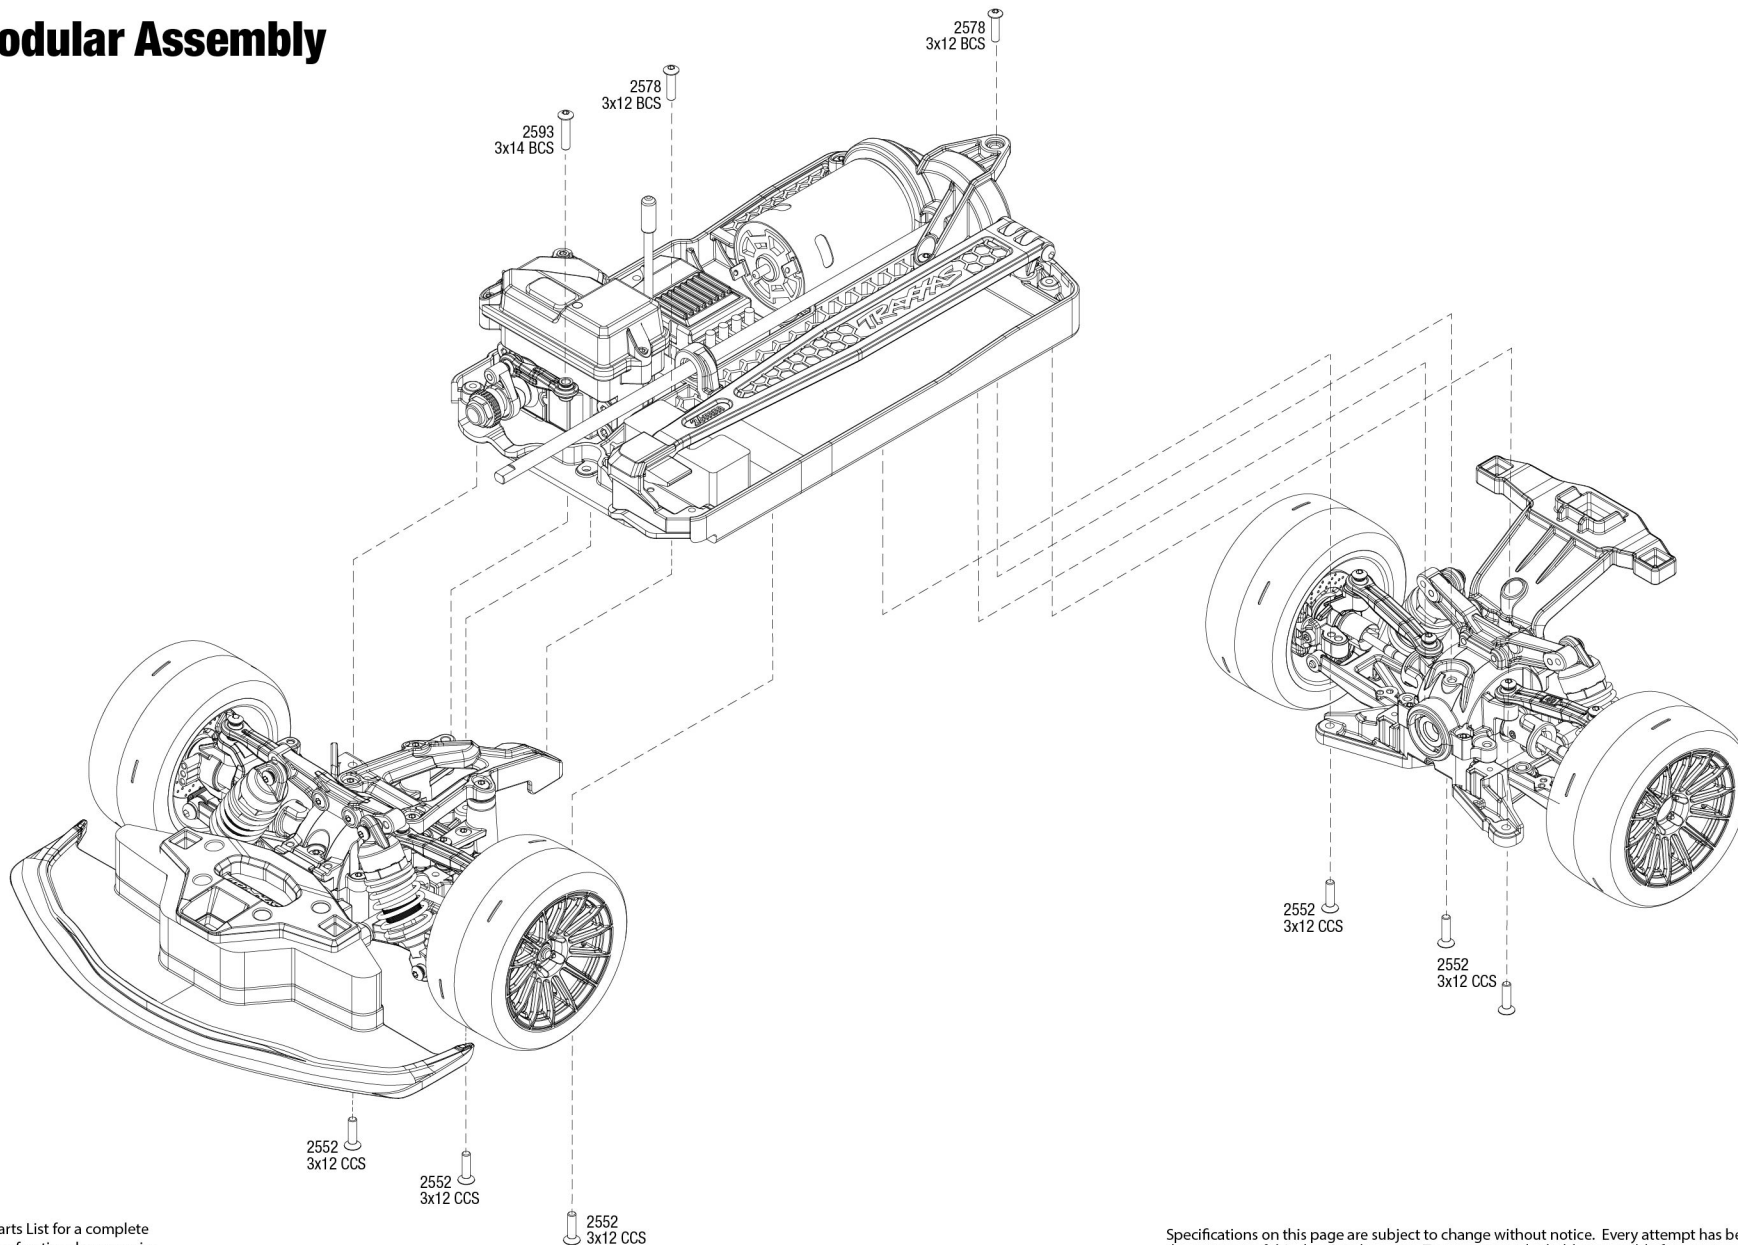

Modular Assembly

See Parts List for a complete listing of optional accessories.

REV 230111-R03
Specifications on this page are subject to change without notice. Every attempt has been made to ensure the accuracy of this drawing; however, Traxxas cannot be held responsible for typographical or other errors.