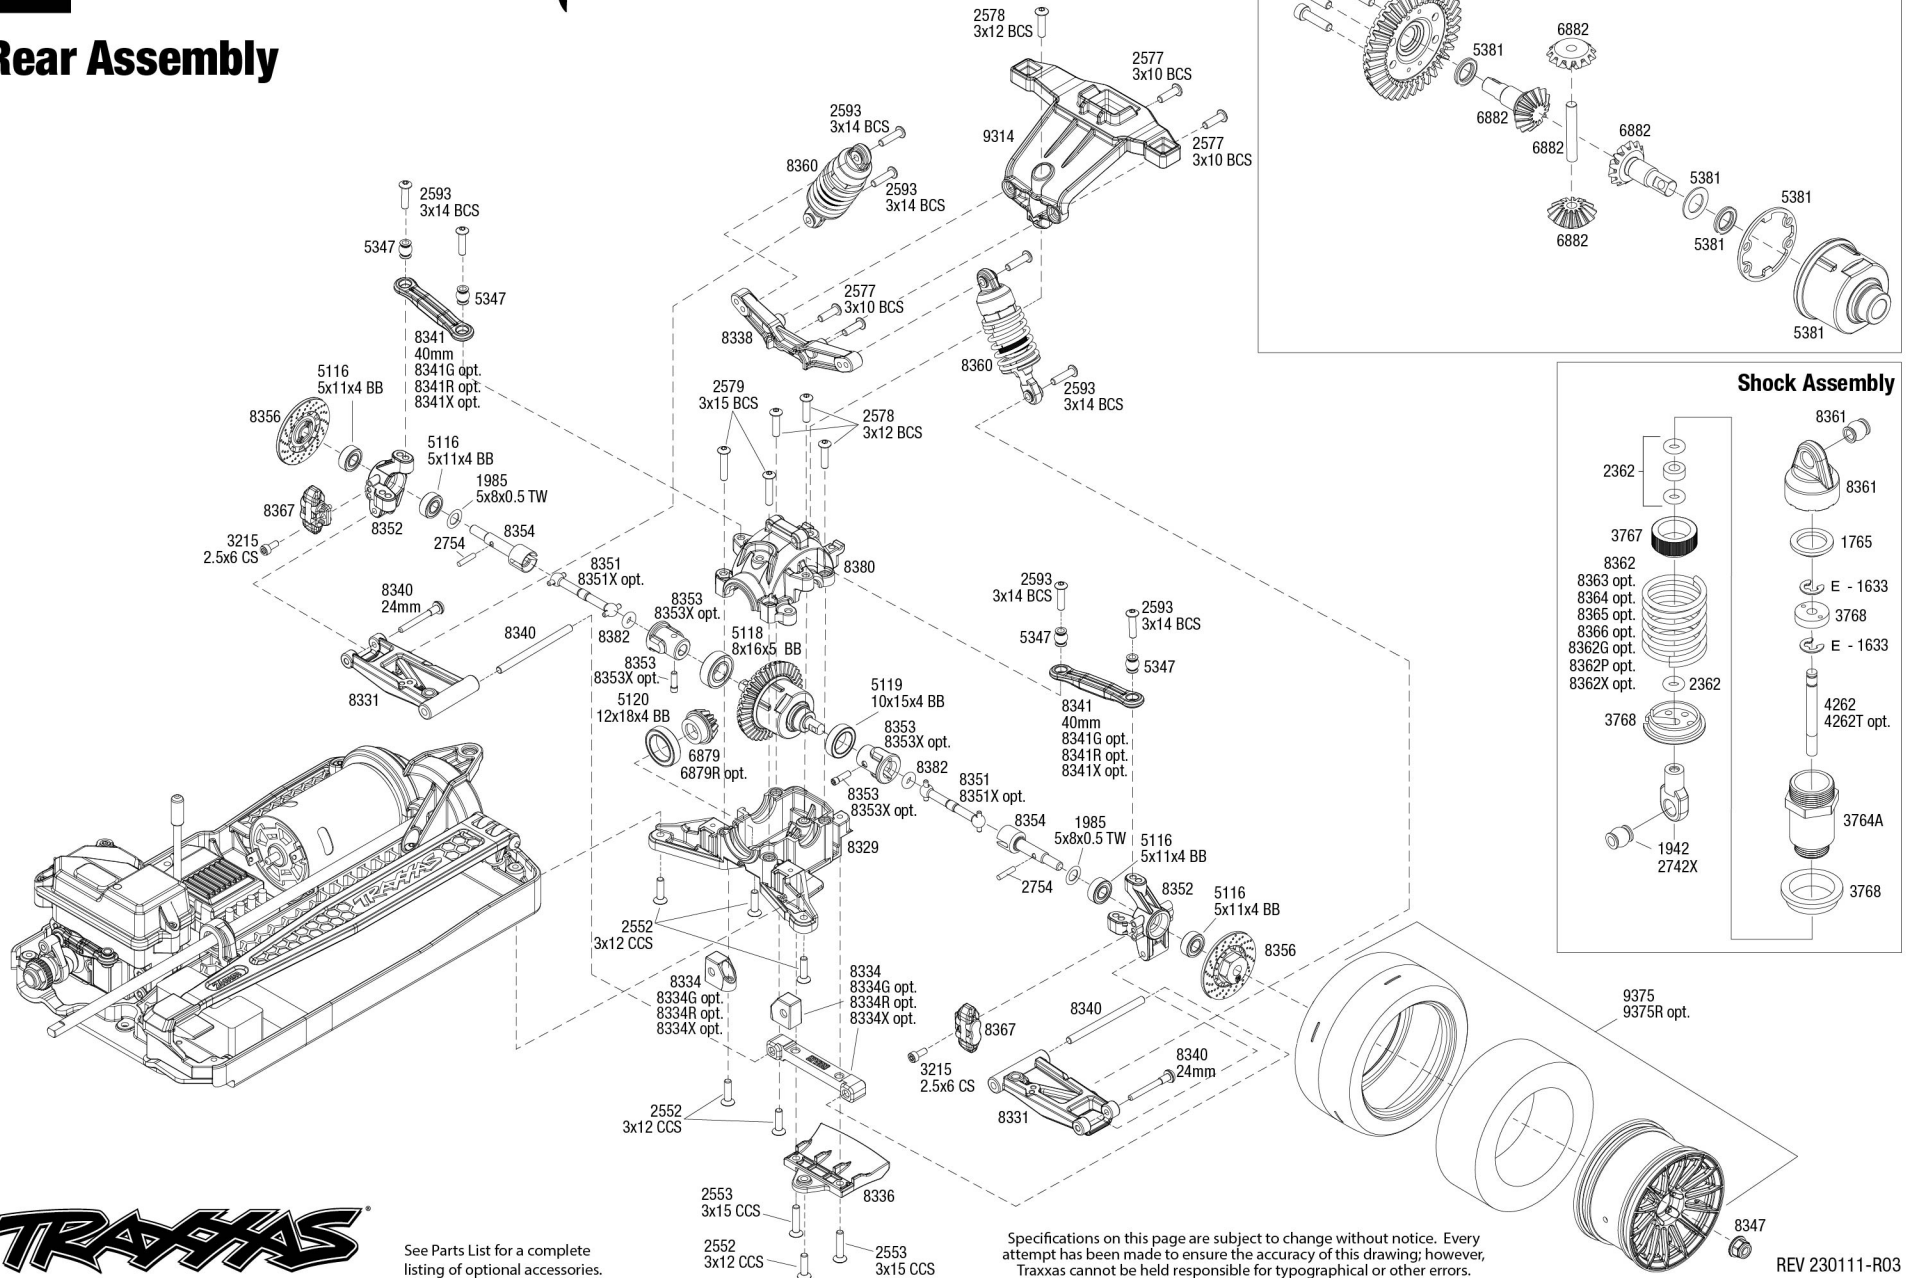

Rear Assembly

See Parts List for a complete listing of optional accessories.

Specifications on this page are subject to change without notice. Every attempt has been made to ensure the accuracy of this drawing; however, Traxxas cannot be held responsible for typographical or other errors.