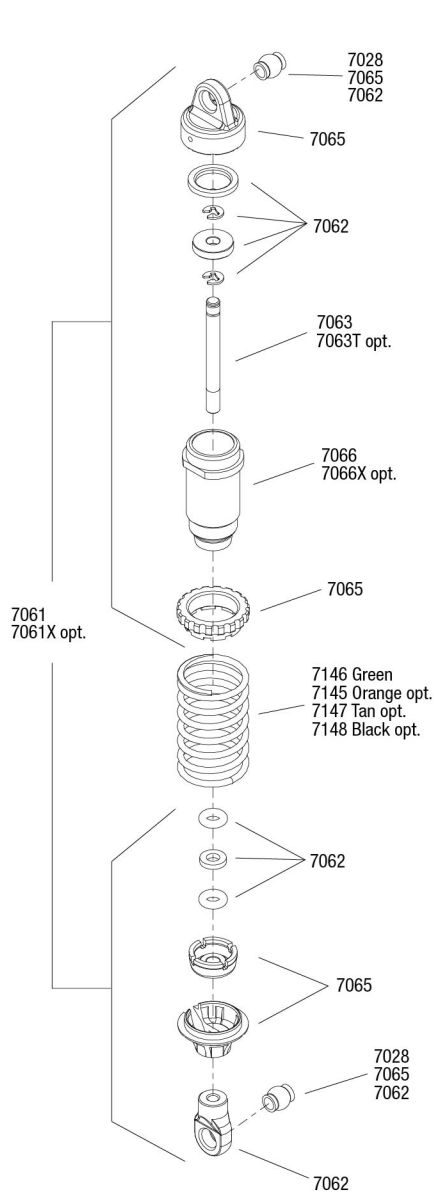

1/18 EREVO VXL

Chassis Assembly BRUSHLESS

Specifications on this page are subject to change without notice. Every attempt has been made to ensure the accuracy of this drawing; however, Traxxas cannot be held responsible for typographical or other errors.

See Parts List for a complete listing of optional accessories.

REV 220303-R05

1/18 Driveshaft Assembly
EREVO
BRUSHLESS

Specifications on this page are subject to change without notice. Every attempt has been made to ensure the accuracy of this drawing; however, Traxxas cannot be held responsible for typographical or other errors. See Parts List for a complete listing of optional accessories.

See Parts List for a complete listing of optional accessories.

4.0NC
3647
1747R opt.
1747G opt.

1/16 Rear Assembly

EREVO VXL

BRUSHLESS

Specifications on this page are subject to change without notice. Every attempt has been made to ensure the accuracy of this drawing; however, Traxxas cannot be held responsible for typographical or other errors.

See Parts List for a complete listing of optional accessories.

1/18 EREVO VXL

BRUSHLESS

Transmission Assembly

See Parts List for a complete listing of optional accessories.

REV 220303-R05

TRAXXAS

Specifications on this page are subject to change without notice. Every attempt has been made to ensure the accuracy of this drawing; however, Traxxas cannot be held responsible for typographical or other errors.