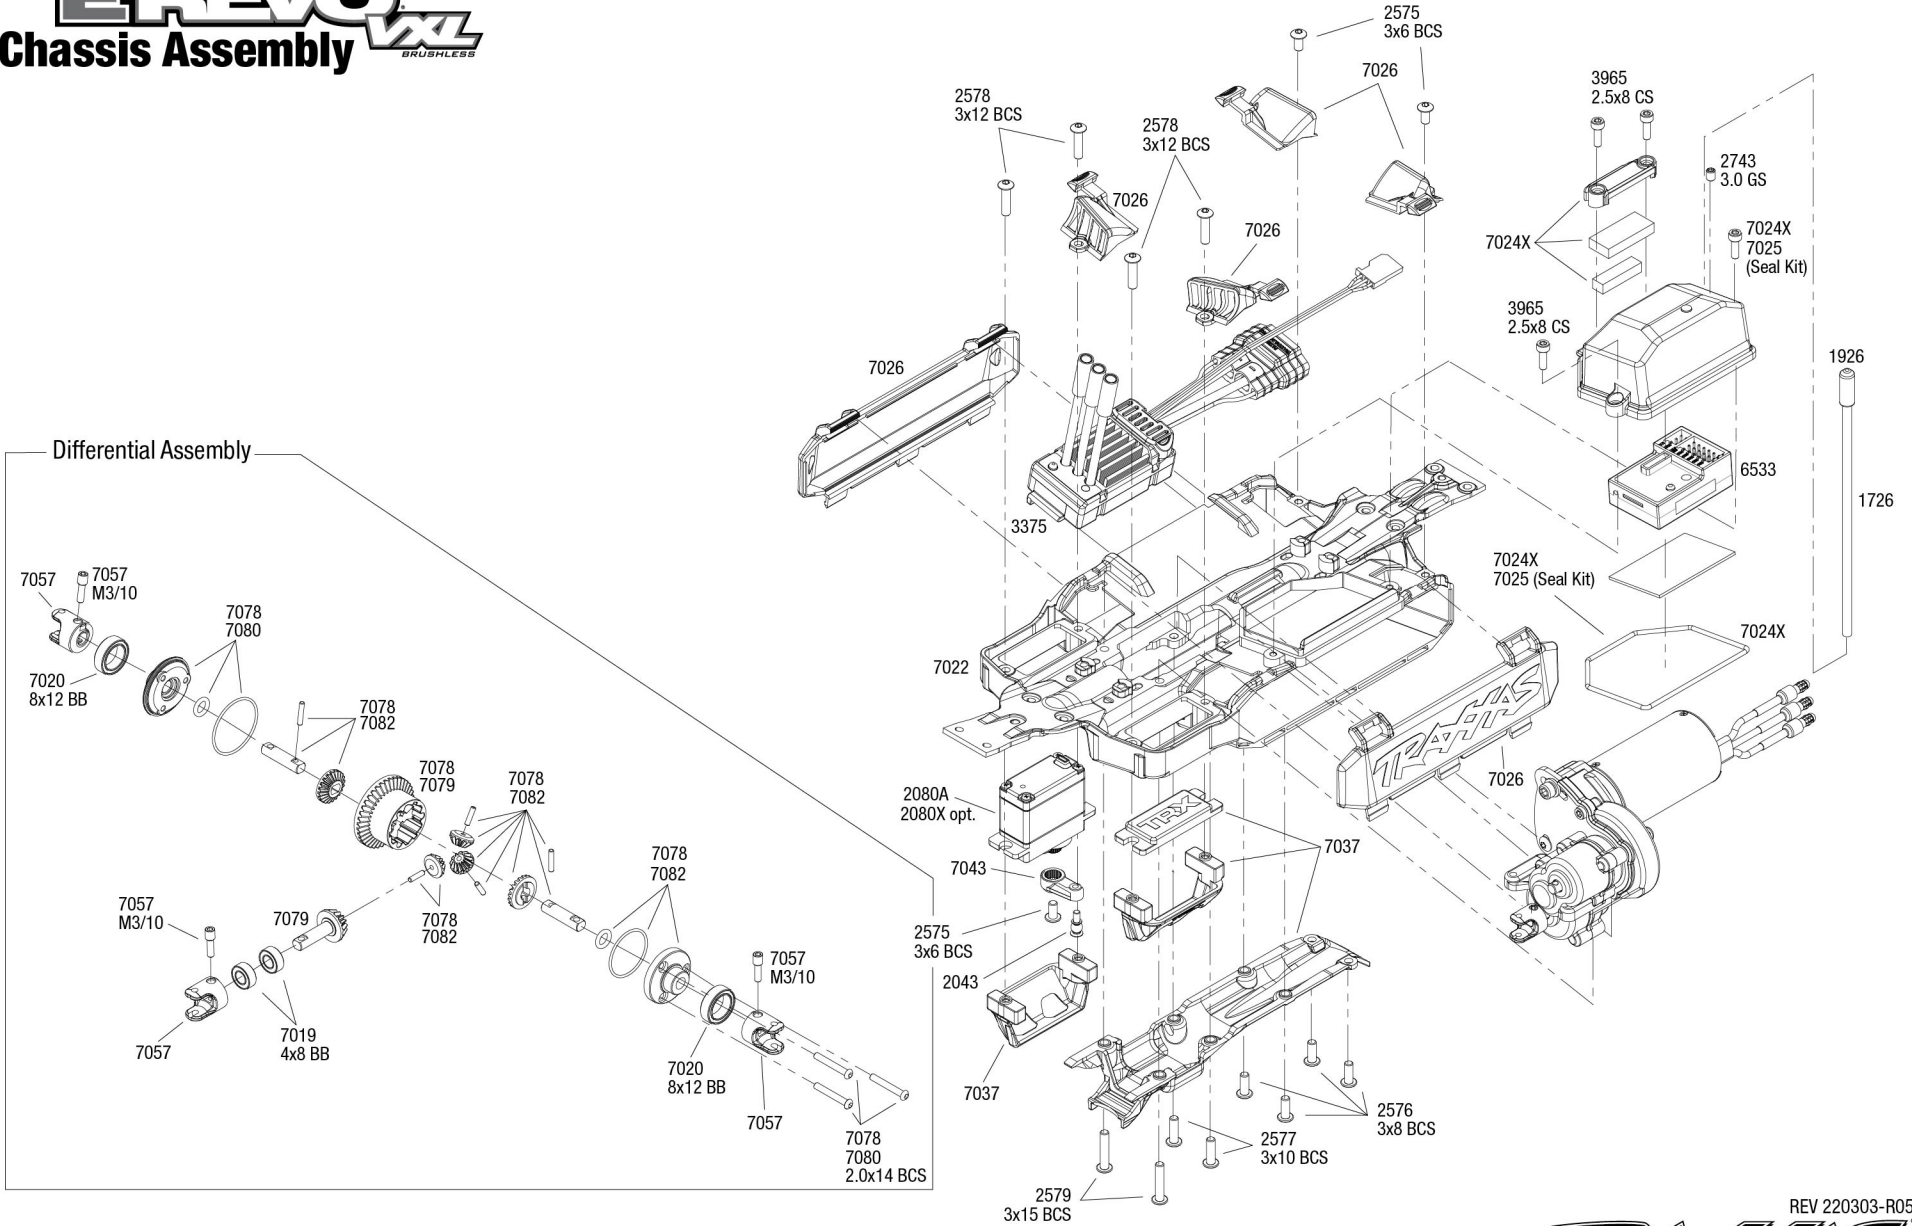

1/18 EREVO VXL

Chassis Assembly BRUSHLESS

Specifications on this page are subject to change without notice. Every attempt has been made to ensure the accuracy of this drawing; however, Traxxas cannot be held responsible for typographical or other errors.

See Parts List for a complete listing of optional accessories.

REV 220303-R05

1/18 Driveshaft Assembly
EREVO
BRUSHLESS

Specifications on this page are subject to change without notice. Every attempt has been made to ensure the accuracy of this drawing; however, Traxxas cannot be held responsible for typographical or other errors. See Parts List for a complete listing of optional accessories.

See Parts List for a complete listing of optional accessories.

4.0NC
3647
1747R opt.
1747G opt.

1/16 Rear Assembly

EREVO VXL

BRUSHLESS

Specifications on this page are subject to change without notice. Every attempt has been made to ensure the accuracy of this drawing; however, Traxxas cannot be held responsible for typographical or other errors.

See Parts List for a complete listing of optional accessories.

1/18 EREVO VXL

BRUSHLESS

Transmission Assembly

See Parts List for a complete listing of optional accessories.

REV 220303-R05

TRAXXAS

Specifications on this page are subject to change without notice. Every attempt has been made to ensure the accuracy of this drawing; however, Traxxas cannot be held responsible for typographical or other errors.