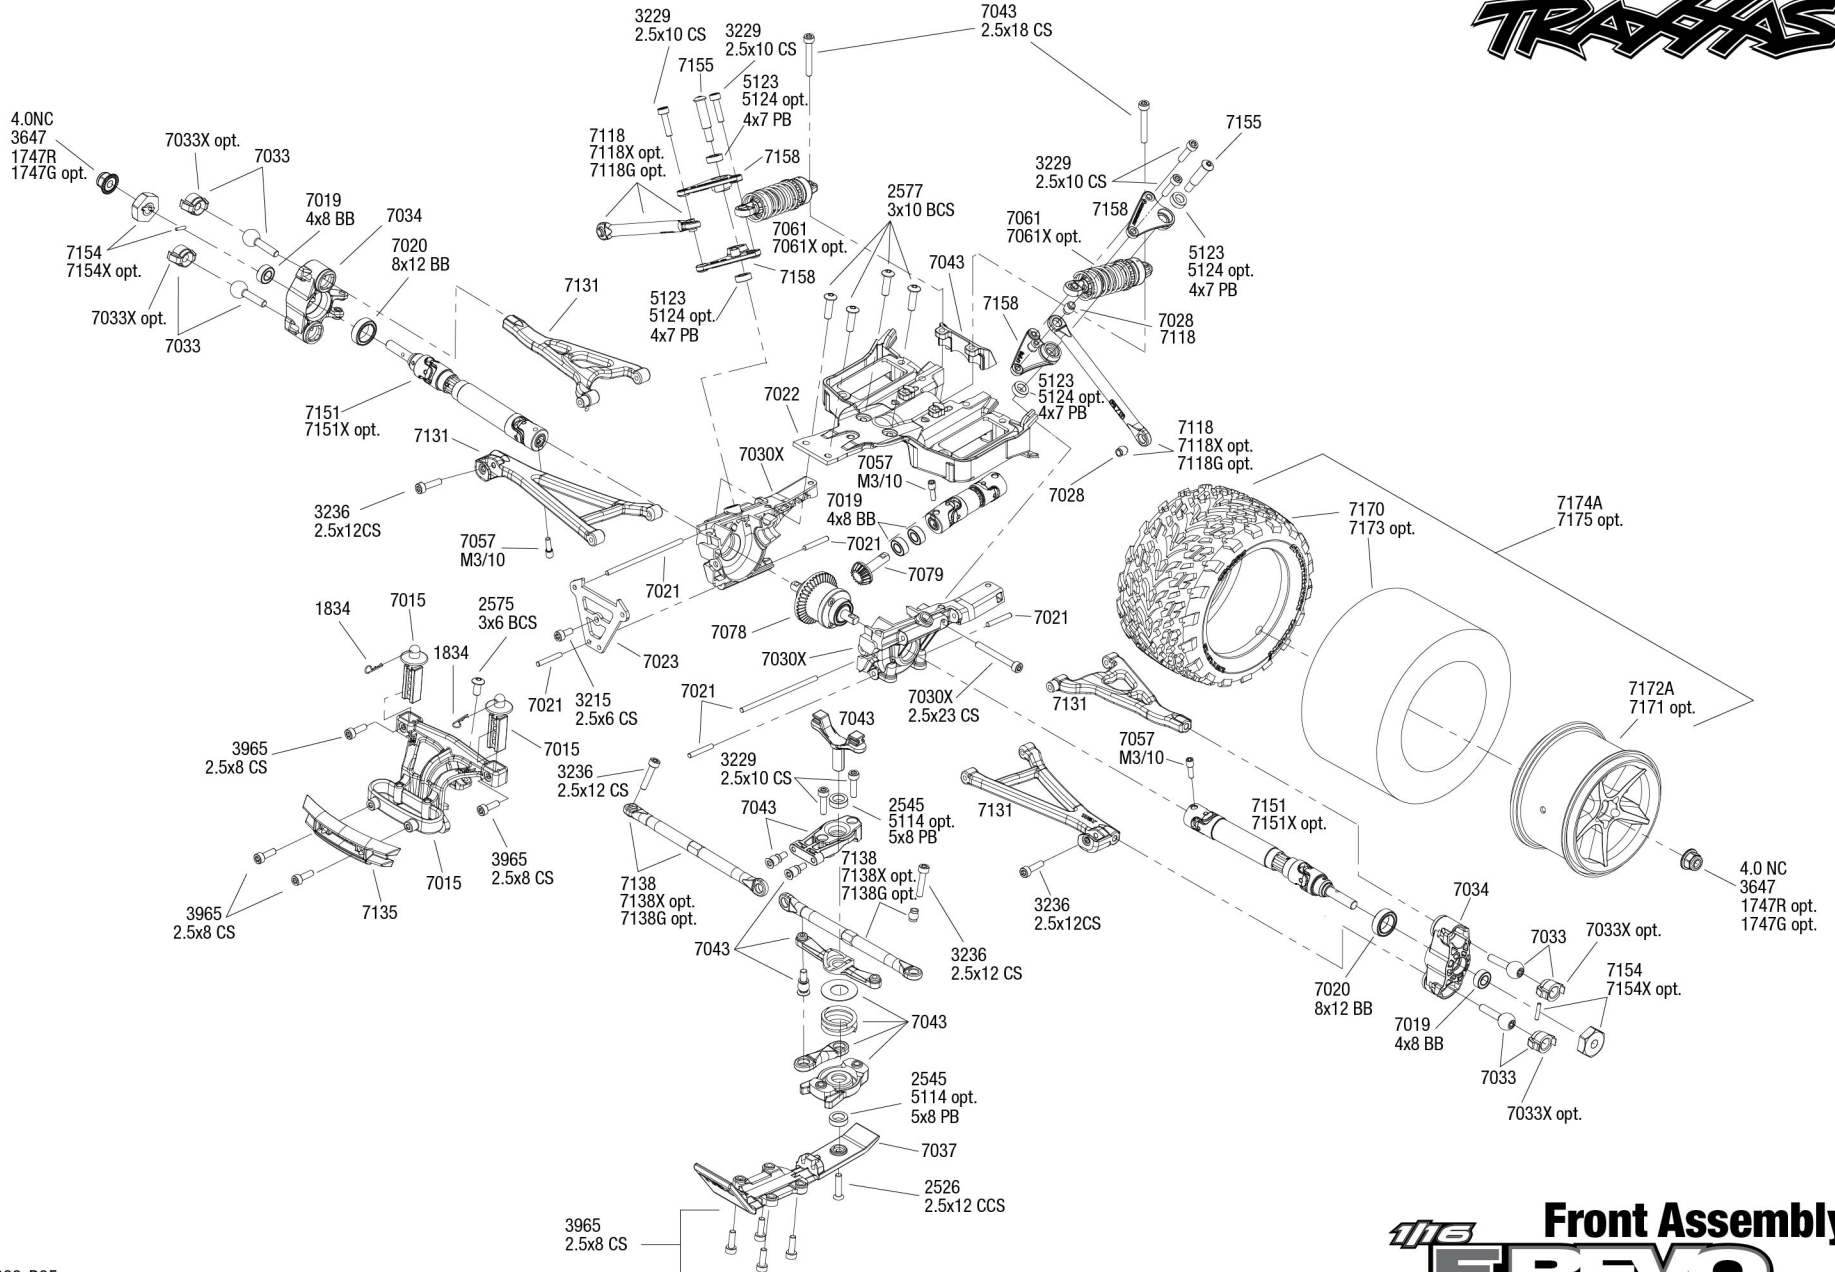

1/18 EREVO VXL

Chassis Assembly BRUSHLESS

Specifications on this page are subject to change without notice. Every attempt has been made to ensure the accuracy of this drawing; however, Traxxas cannot be held responsible for typographical or other errors.

See Parts List for a complete listing of optional accessories.

REV 220303-R05

1/18 Driveshaft Assembly
EREVO
BRUSHLESS

Specifications on this page are subject to change without notice. Every attempt has been made to ensure the accuracy of this drawing; however, Traxxas cannot be held responsible for typographical or other errors. See Parts List for a complete listing of optional accessories.

See Parts List for a complete listing of optional accessories.

4.0NC
3647
1747R opt.
1747G opt.

1/16 Rear Assembly

EREVO VXL

BRUSHLESS

Specifications on this page are subject to change without notice. Every attempt has been made to ensure the accuracy of this drawing; however, Traxxas cannot be held responsible for typographical or other errors.

See Parts List for a complete listing of optional accessories.

1/18 EREVO VXL

BRUSHLESS

Transmission Assembly

See Parts List for a complete listing of optional accessories.

REV 220303-R05

TRAXXAS

Specifications on this page are subject to change without notice. Every attempt has been made to ensure the accuracy of this drawing; however, Traxxas cannot be held responsible for typographical or other errors.