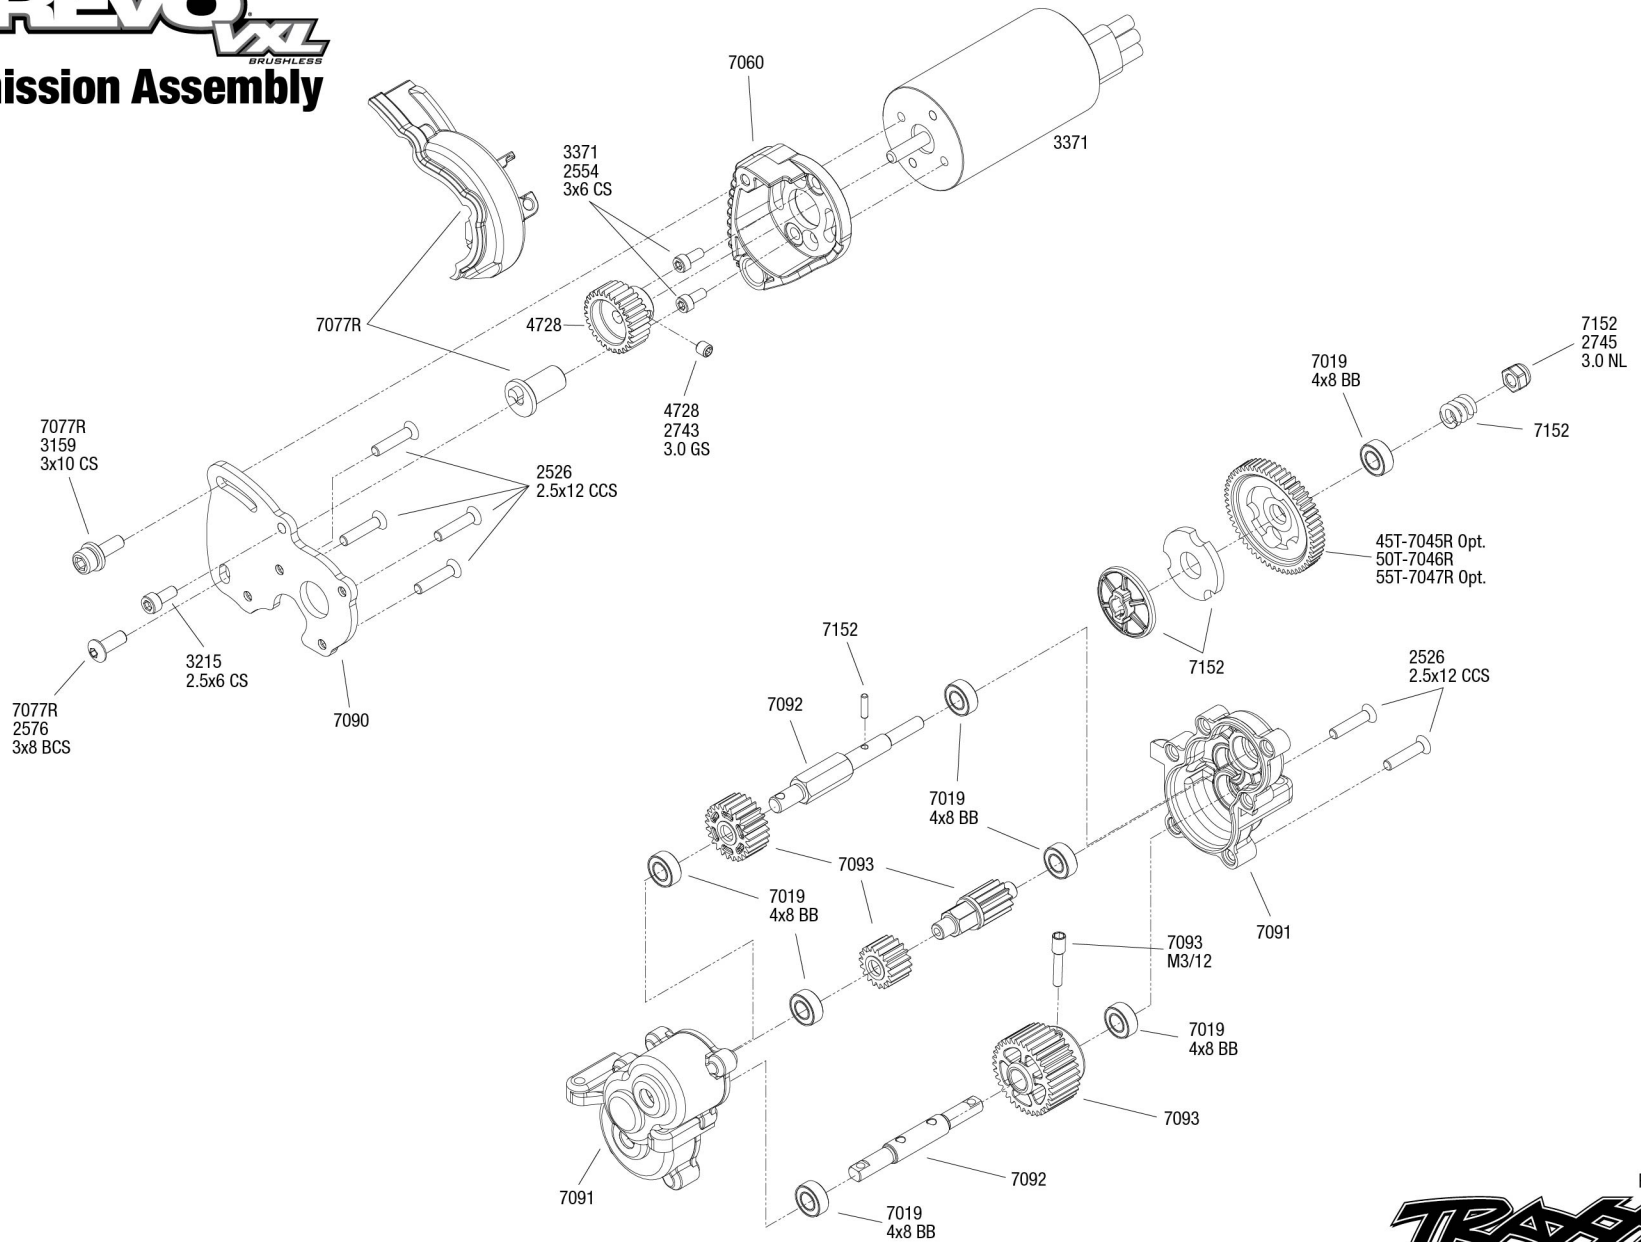

See Parts List for a complete listing of optional accessories.

REV 220303-R05

1/18 Driveshaft Assembly
EREVO
BRUSHLESS

Specifications on this page are subject to change without notice. Every attempt has been made to ensure the accuracy of this drawing; however, Traxxas cannot be held responsible for typographical or other errors. See Parts List for a complete listing of optional accessories.

See Parts List for a complete listing of optional accessories.

4.0NC
3647
1747R opt.
1747G opt.

1/16 Rear Assembly

EREVO VXL

BRUSHLESS

Specifications on this page are subject to change without notice. Every attempt has been made to ensure the accuracy of this drawing; however, Traxxas cannot be held responsible for typographical or other errors.

See Parts List for a complete listing of optional accessories.

1/18 EREVO VXL

BRUSHLESS

Transmission Assembly

See Parts List for a complete listing of optional accessories.

REV 220303-R05

TRAXXAS

Specifications on this page are subject to change without notice. Every attempt has been made to ensure the accuracy of this drawing; however, Traxxas cannot be held responsible for typographical or other errors.