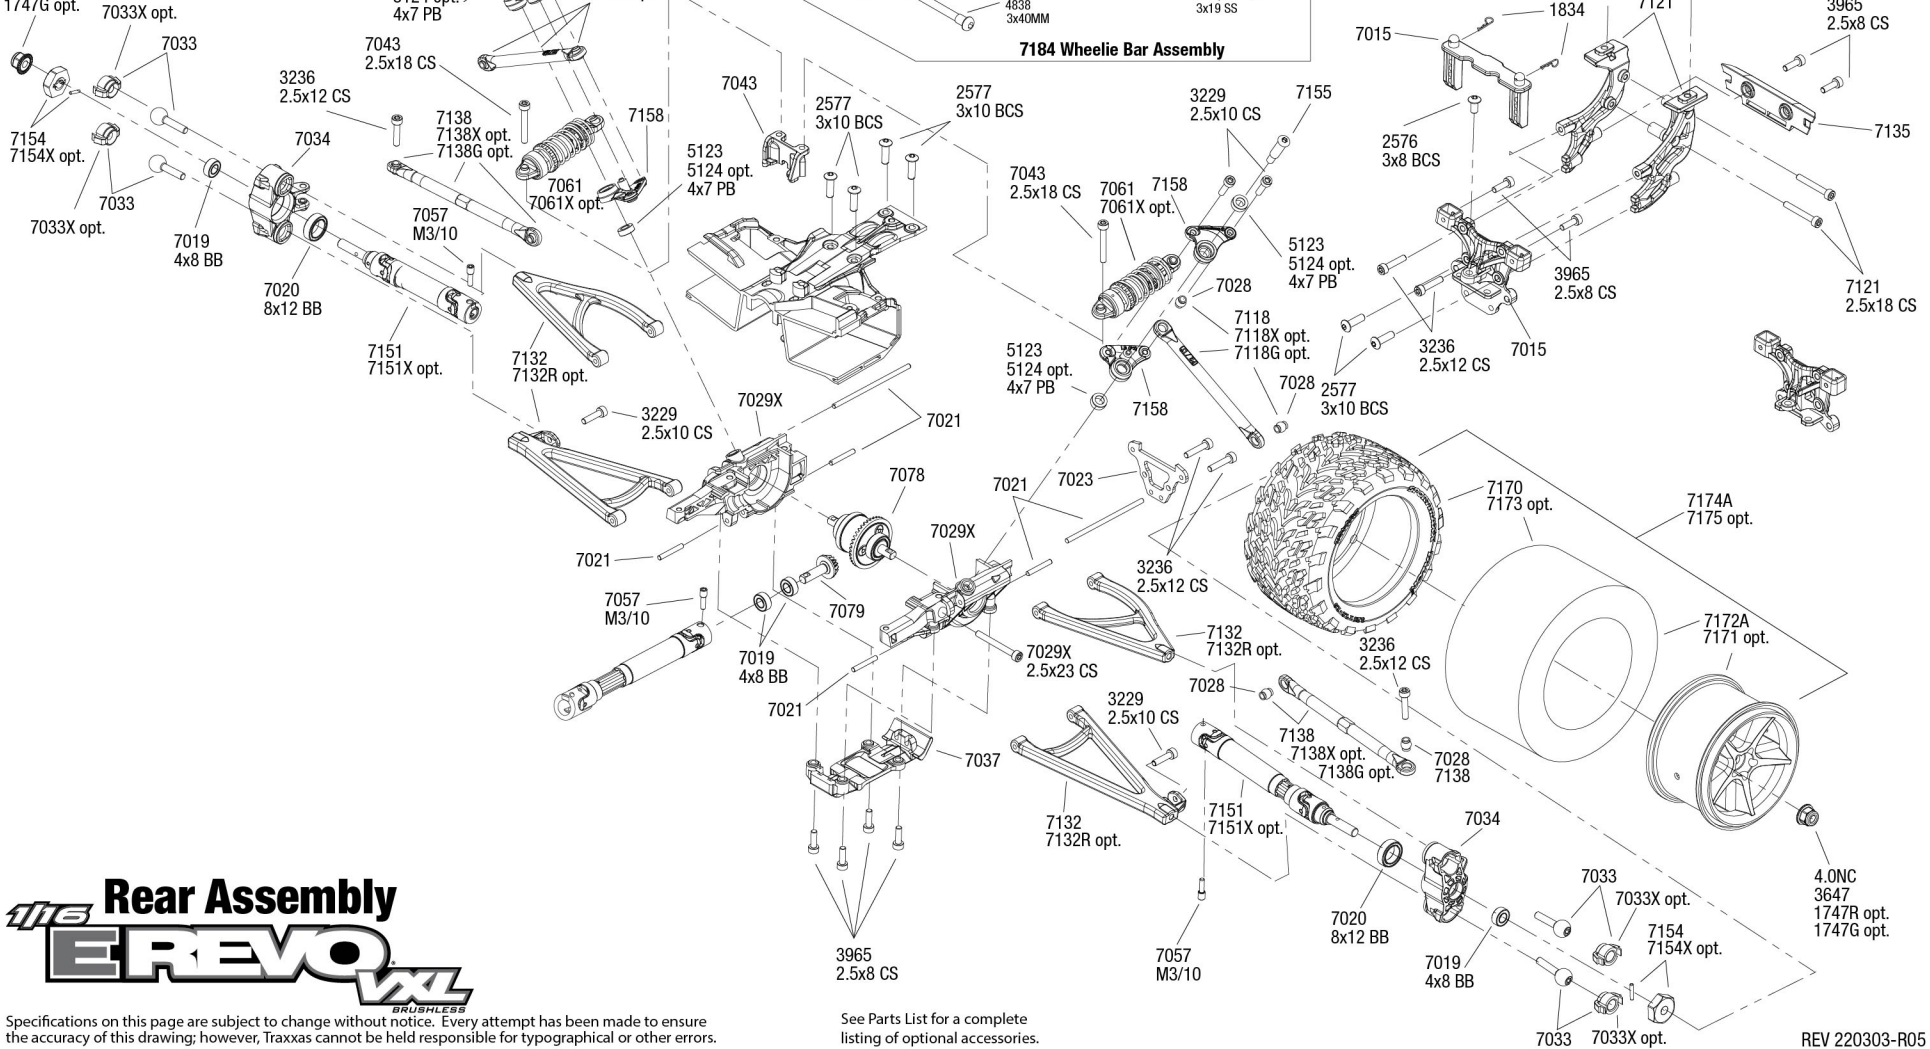

See Parts List for a complete listing of optional accessories.

REV 220303-R05

1/18 Driveshaft Assembly
EREVO
BRUSHLESS

Specifications on this page are subject to change without notice. Every attempt has been made to ensure the accuracy of this drawing; however, Traxxas cannot be held responsible for typographical or other errors. See Parts List for a complete listing of optional accessories.

REV 220303-R05

Specifications on this page are subject to change without notice. Every attempt has been made to ensure the accuracy of this drawing; however, Traxxas cannot be held responsible for typographical or other errors.

See Parts List for a complete listing of optional accessories.

4.0NC
3647
1747R opt.
1747G opt.

1/16 Rear Assembly

EREVO VXL

BRUSHLESS

Specifications on this page are subject to change without notice. Every attempt has been made to ensure the accuracy of this drawing; however, Traxxas cannot be held responsible for typographical or other errors.

See Parts List for a complete listing of optional accessories.

1/18 EREVO VXL

BRUSHLESS

Transmission Assembly

See Parts List for a complete listing of optional accessories.

REV 220303-R05

TRAXXAS

Specifications on this page are subject to change without notice. Every attempt has been made to ensure the accuracy of this drawing; however, Traxxas cannot be held responsible for typographical or other errors.