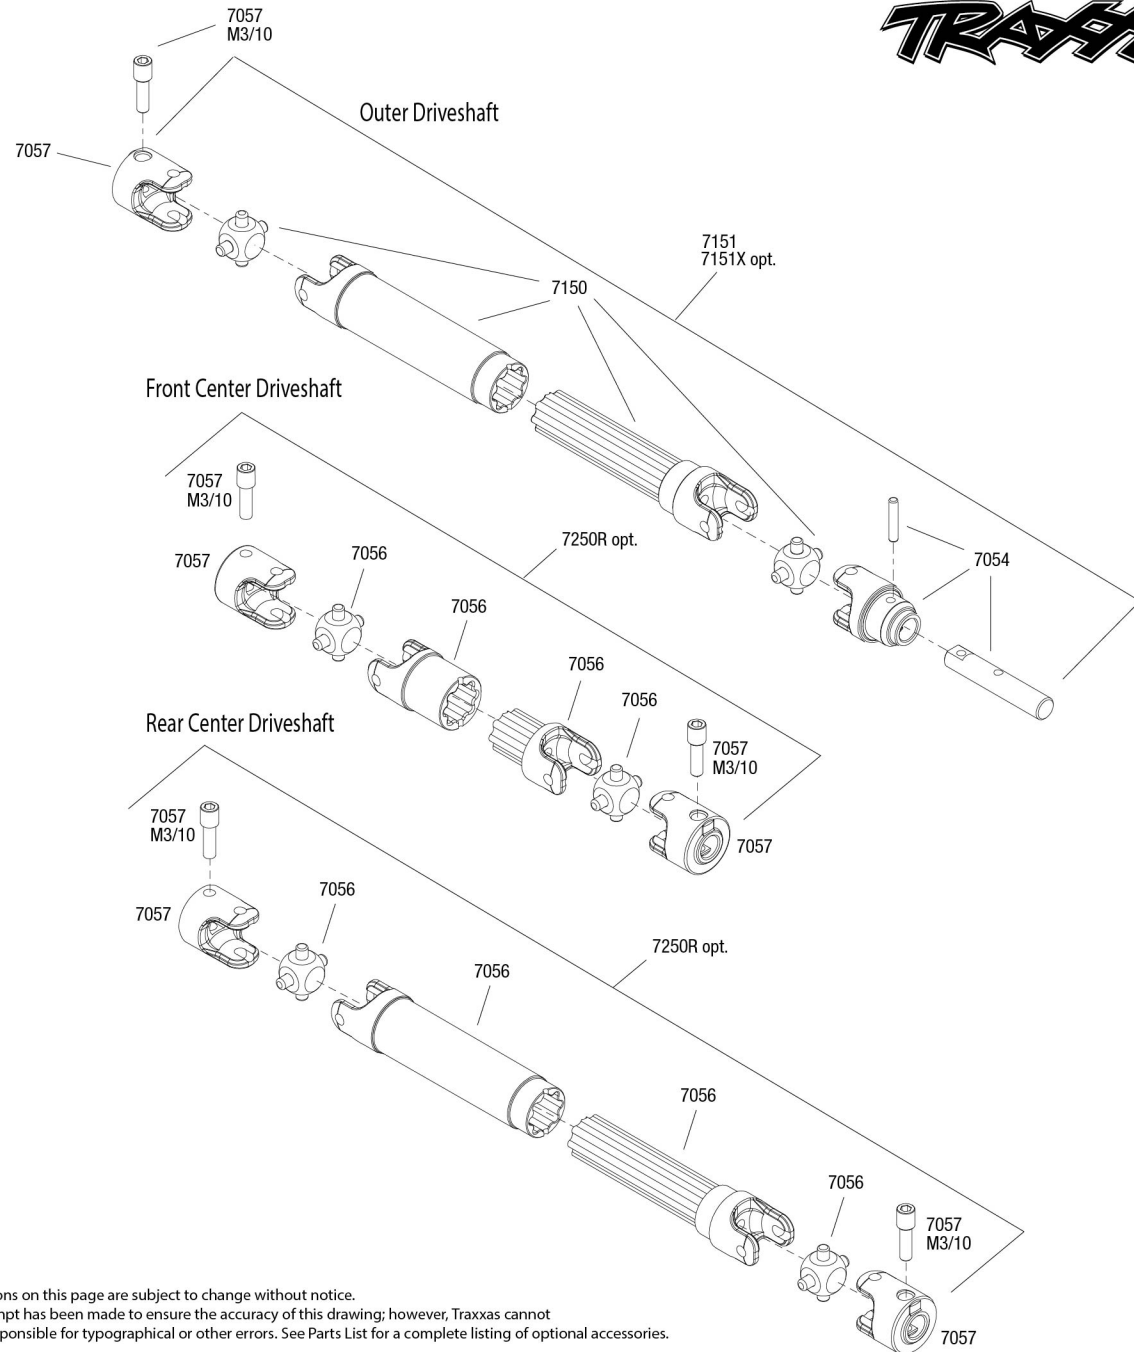

1/18 EREVO VXL

Chassis Assembly BRUSHLESS

Specifications on this page are subject to change without notice. Every attempt has been made to ensure the accuracy of this drawing; however, Traxxas cannot be held responsible for typographical or other errors.

See Parts List for a complete listing of optional accessories.

REV 220303-R05

1/18 Driveshaft Assembly
EREVO
BRUSHLESS

Specifications on this page are subject to change without notice. Every attempt has been made to ensure the accuracy of this drawing; however, Traxxas cannot be held responsible for typographical or other errors. See Parts List for a complete listing of optional accessories.

See Parts List for a complete listing of optional accessories.

4.0NC
3647
1747R opt.
1747G opt.

1/16 Rear Assembly

EREVO VXL

BRUSHLESS

Specifications on this page are subject to change without notice. Every attempt has been made to ensure the accuracy of this drawing; however, Traxxas cannot be held responsible for typographical or other errors.

See Parts List for a complete listing of optional accessories.

1/18 EREVO VXL

BRUSHLESS

Transmission Assembly

See Parts List for a complete listing of optional accessories.

REV 220303-R05

TRAXXAS

Specifications on this page are subject to change without notice. Every attempt has been made to ensure the accuracy of this drawing; however, Traxxas cannot be held responsible for typographical or other errors.